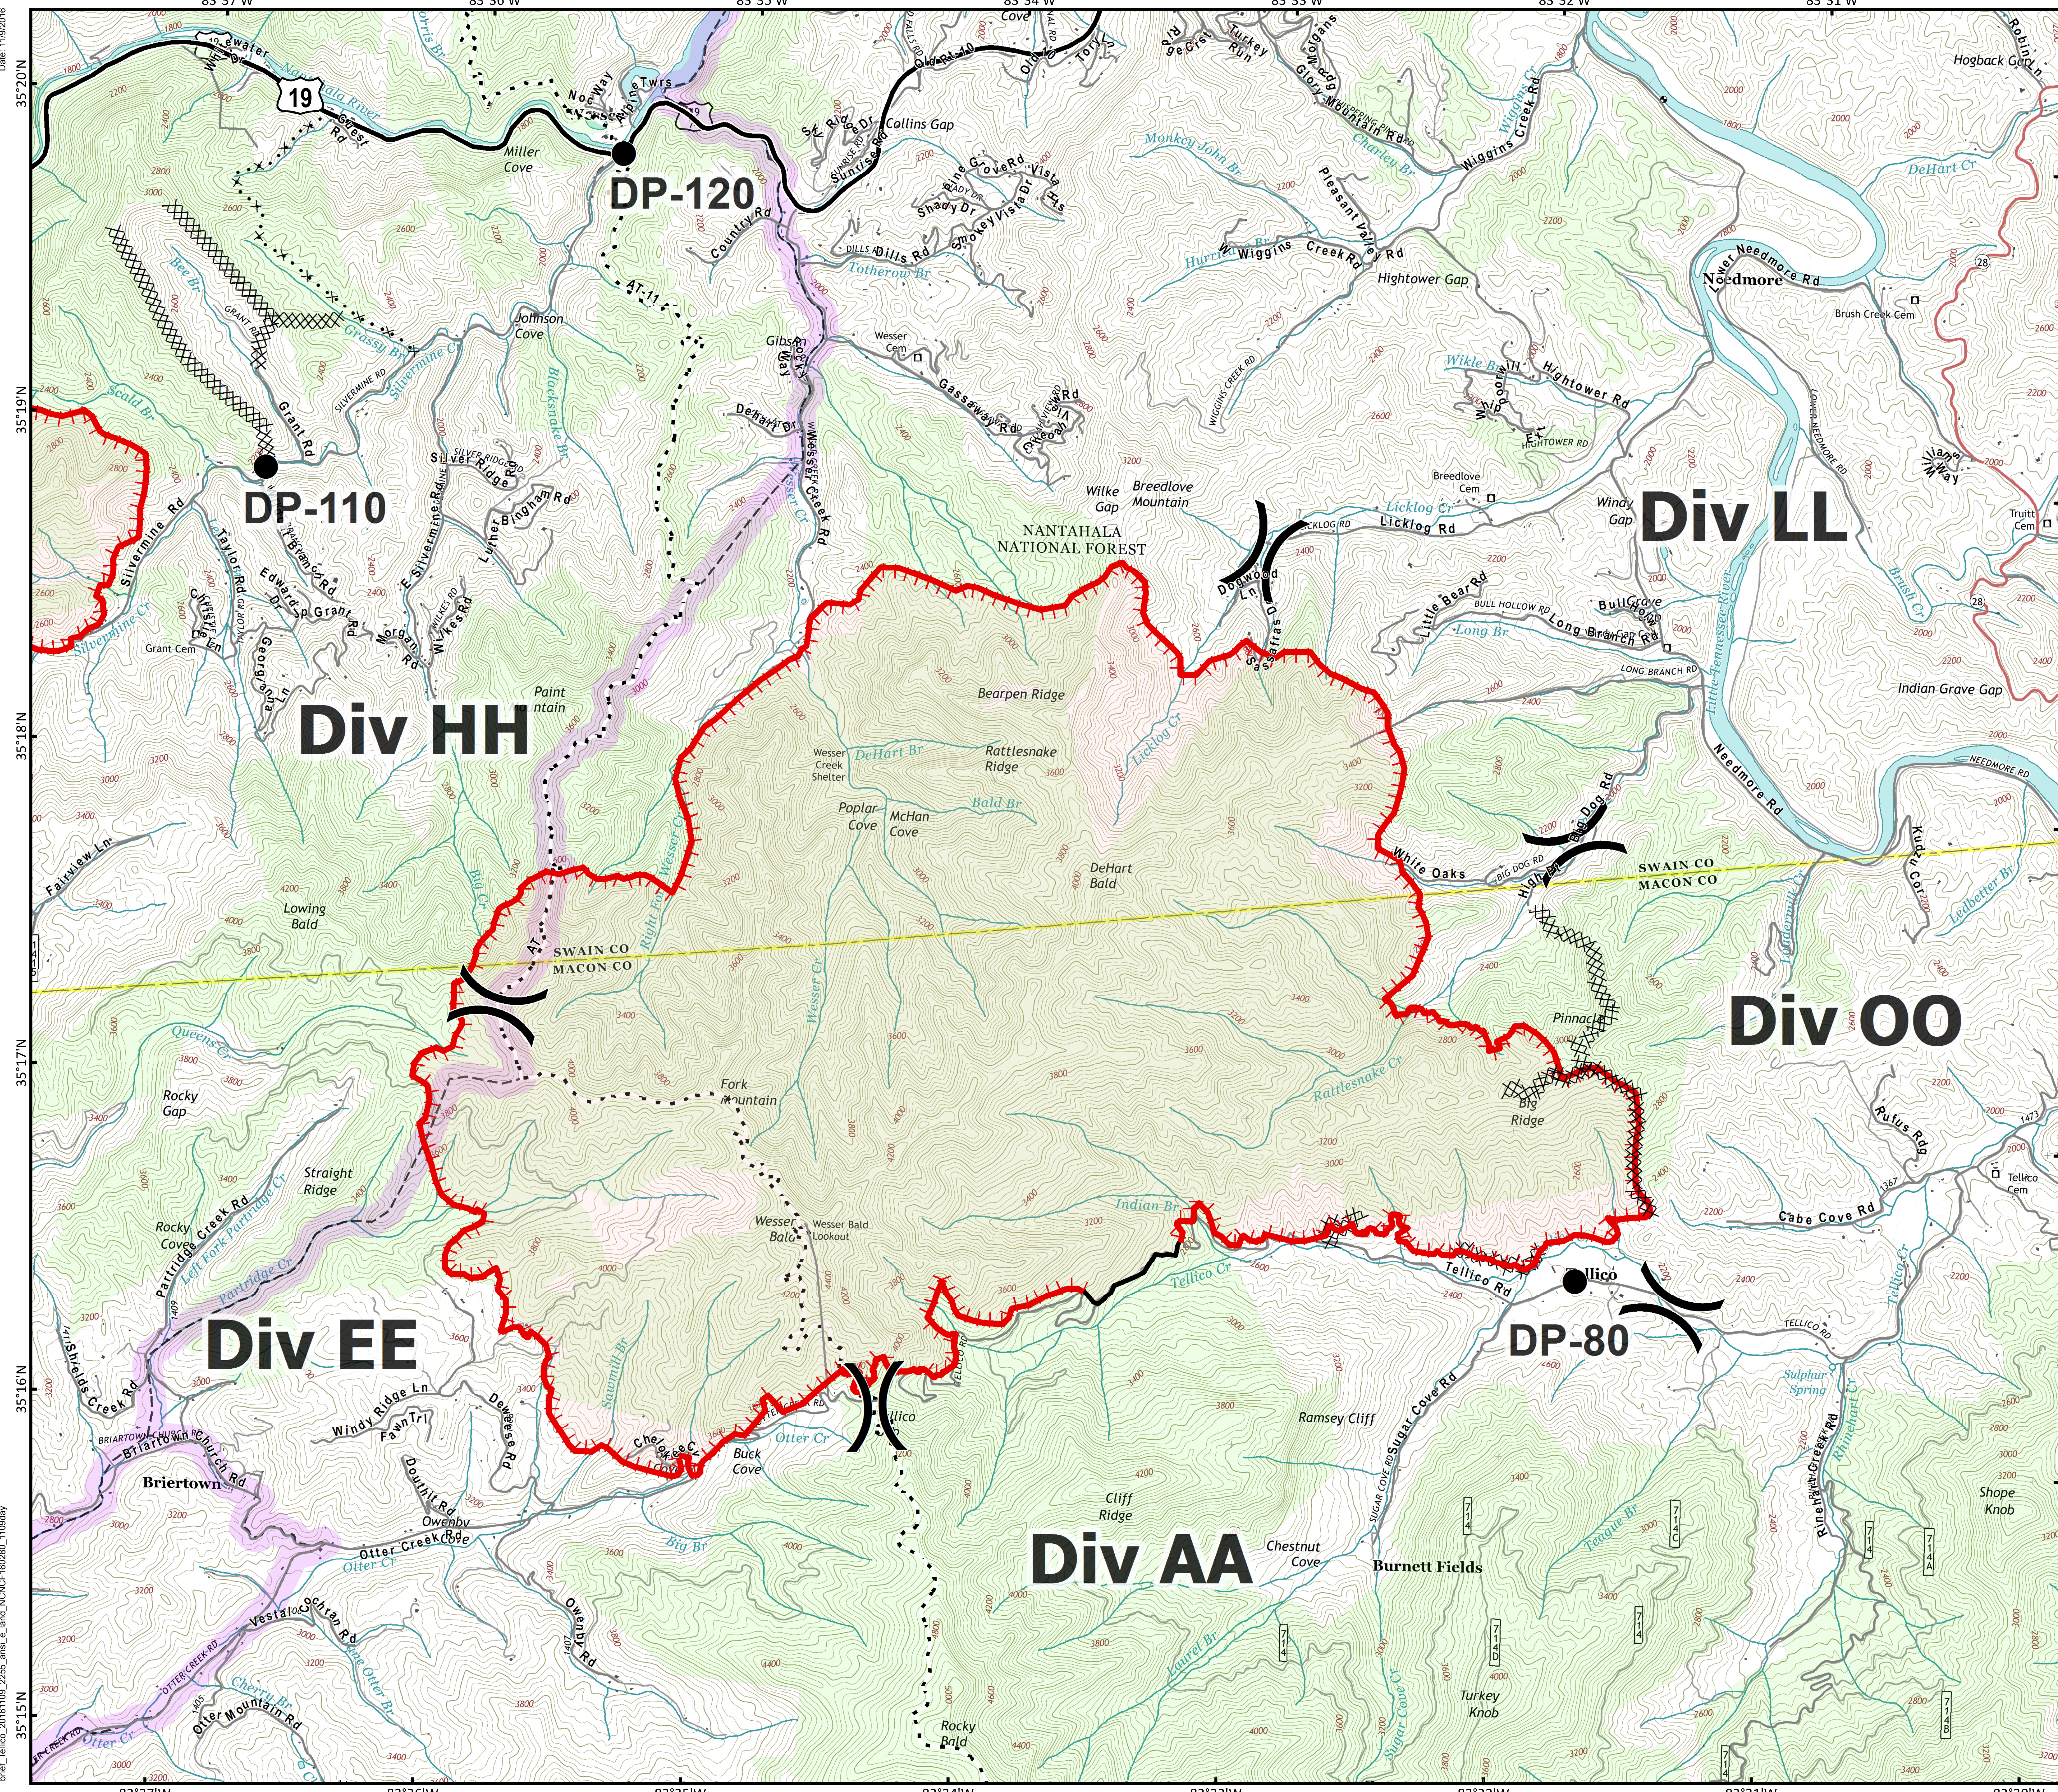

Briefing Map

11/10/2016
Day Shift

Tellico Fire

NC-NCF-160280

Approximate Acres:
5,166

- Division
- Uncontrolled Fire Edge
- Completed Dozer Line
- Completed Line
- Drop Point
- Trail
- Trail of Tears
- Structure

To use a GeoPDF, install PDF Maps App by Avenza available for: Apple, Android, & Windows mobile devices.

Download a GeoPDF

Information shown is based on the best available data at the time of map production.

Latest intel: 2016119 @ 2130

20161109 @ 2254
Map Datum: NAD83 Feet
Author: D. Jones, GISS

Date: 11/9/2016