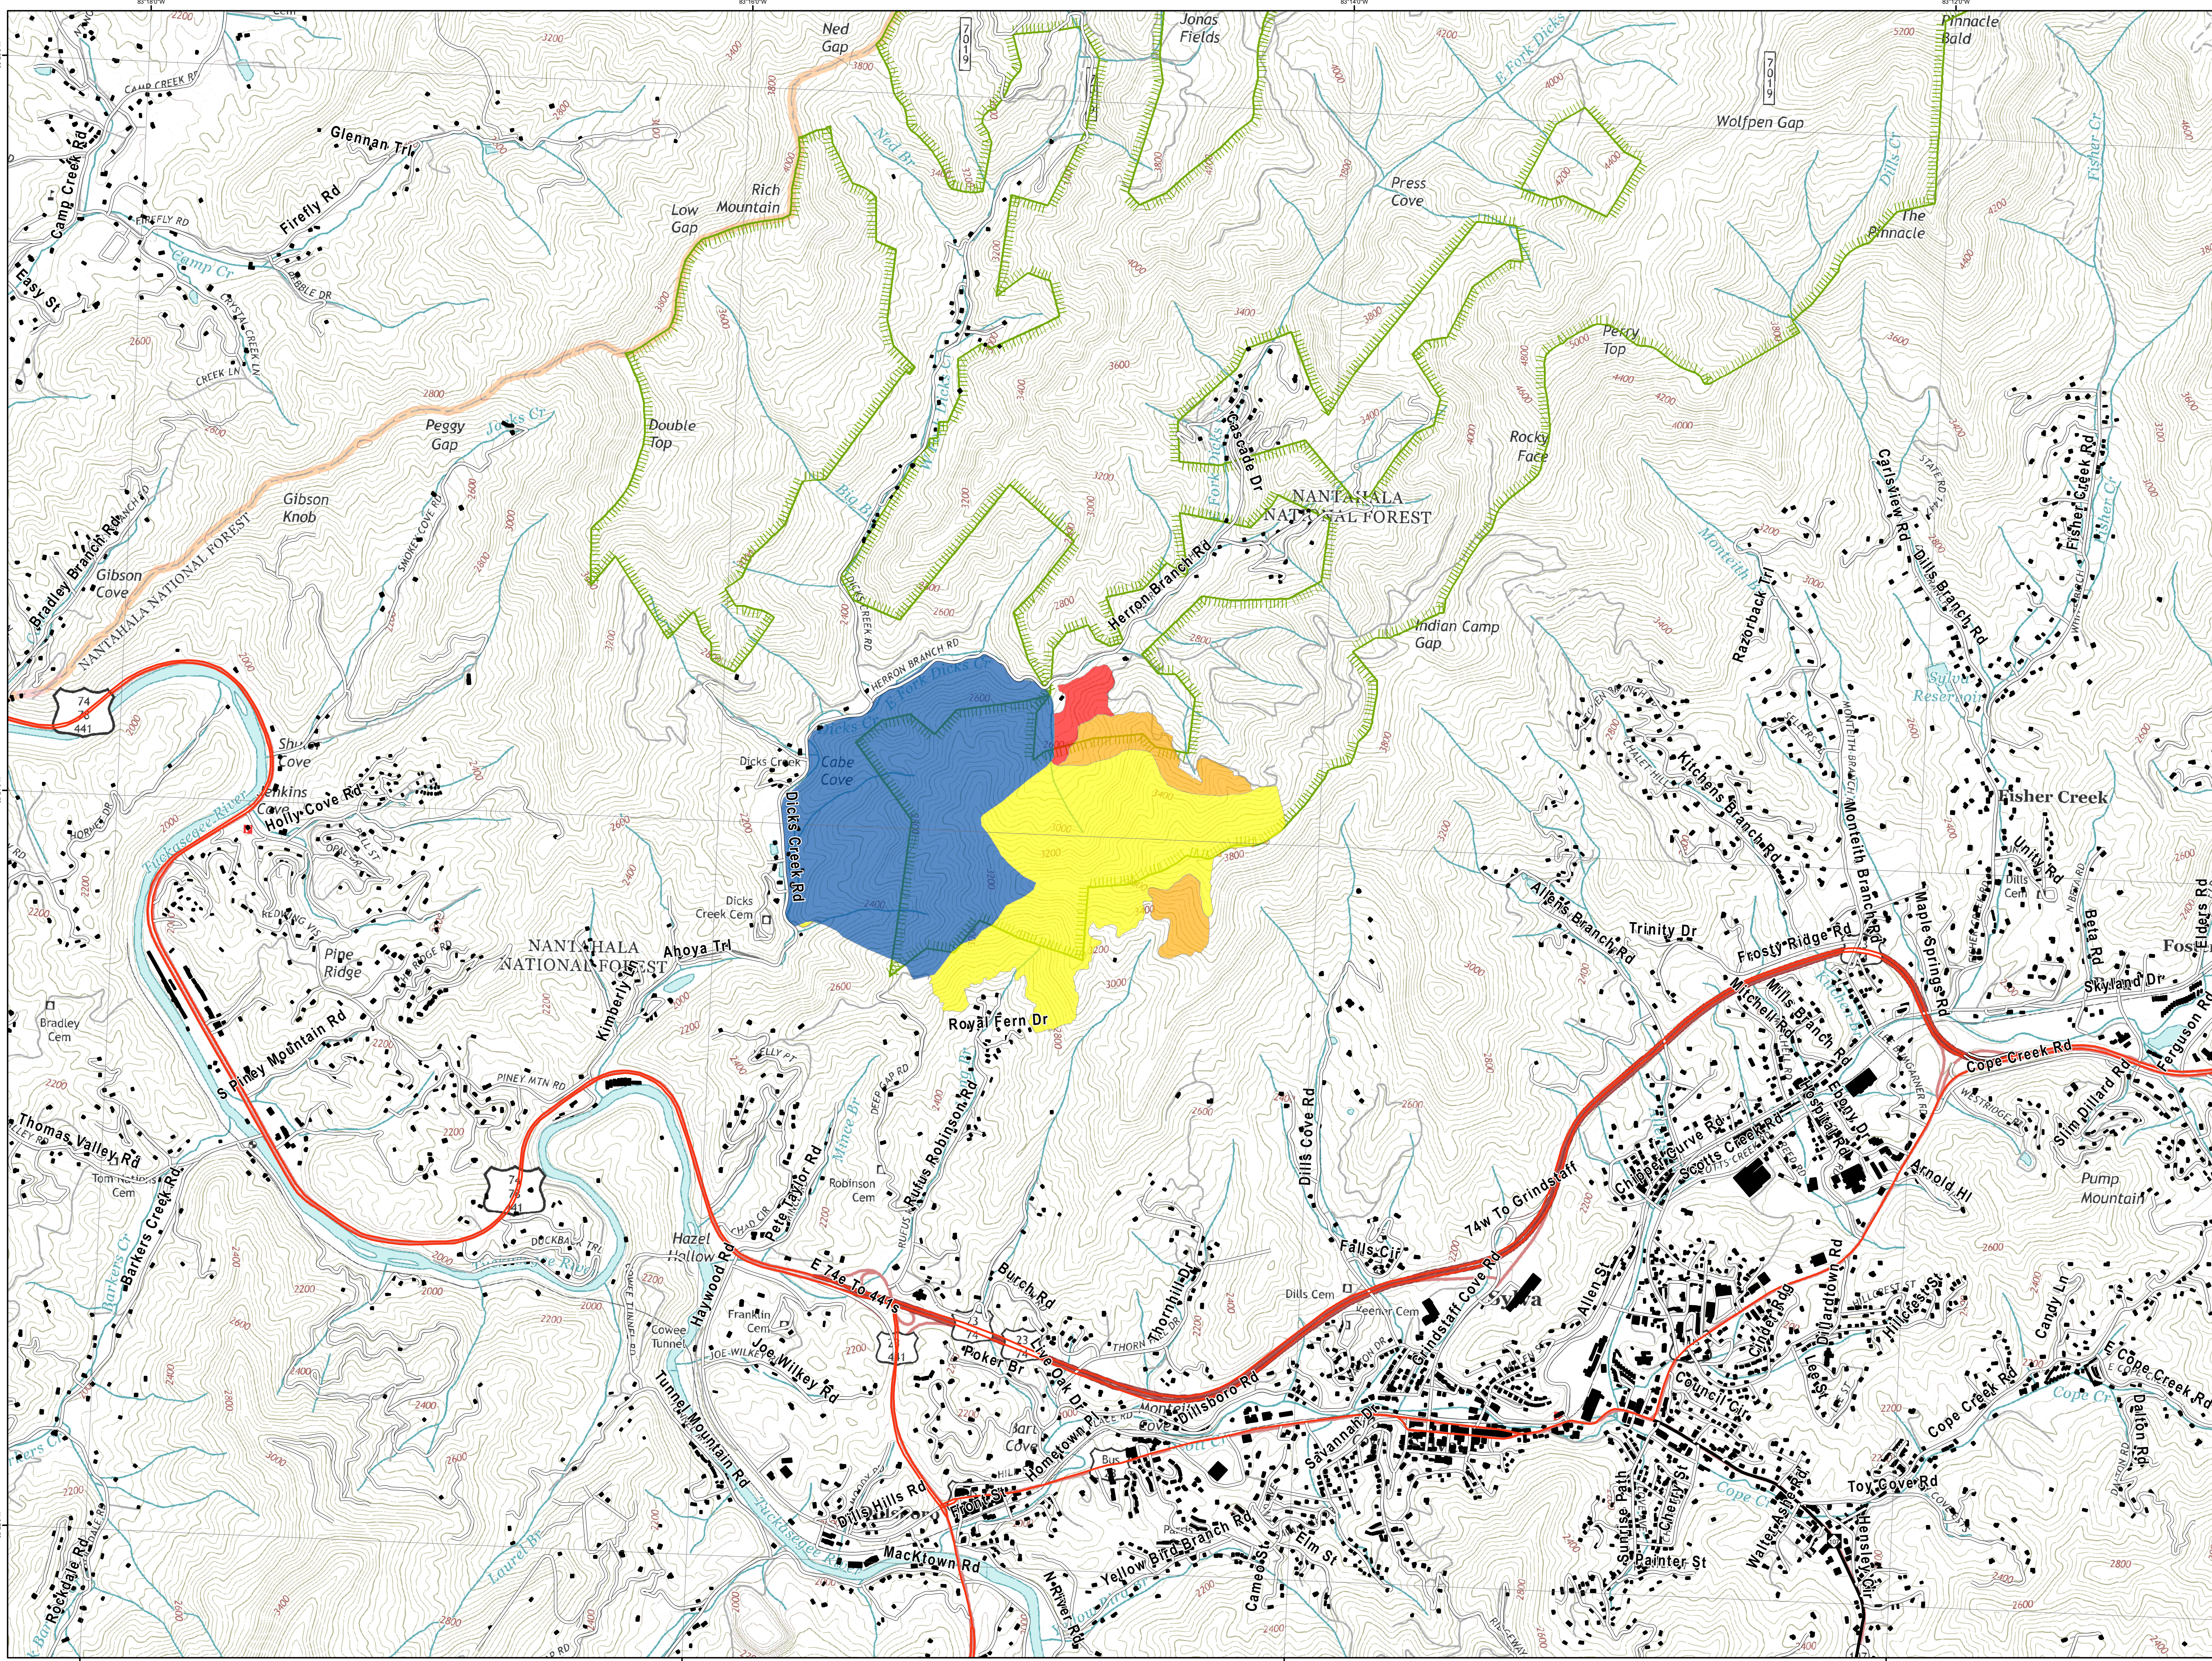

Dick's Fire Progression

Day Shift 11/12/2016

- 11/4&5/2016 Fire Polygon
- 11/6/2016 Fire Polygon
- 11/7/2016 Fire Polygon
- 11/8/2016 Fire Polygon
- Forest Service Ownership
- Structure Footprints

Dick's Fire	
Date	Acres
5-Nov	408
6-Nov	532
7-Nov	532
8-Nov	726

11/12/2016 @ 1348
 Map Datum: NAD83 Feet
 Author: D. Paris, GISS(T)