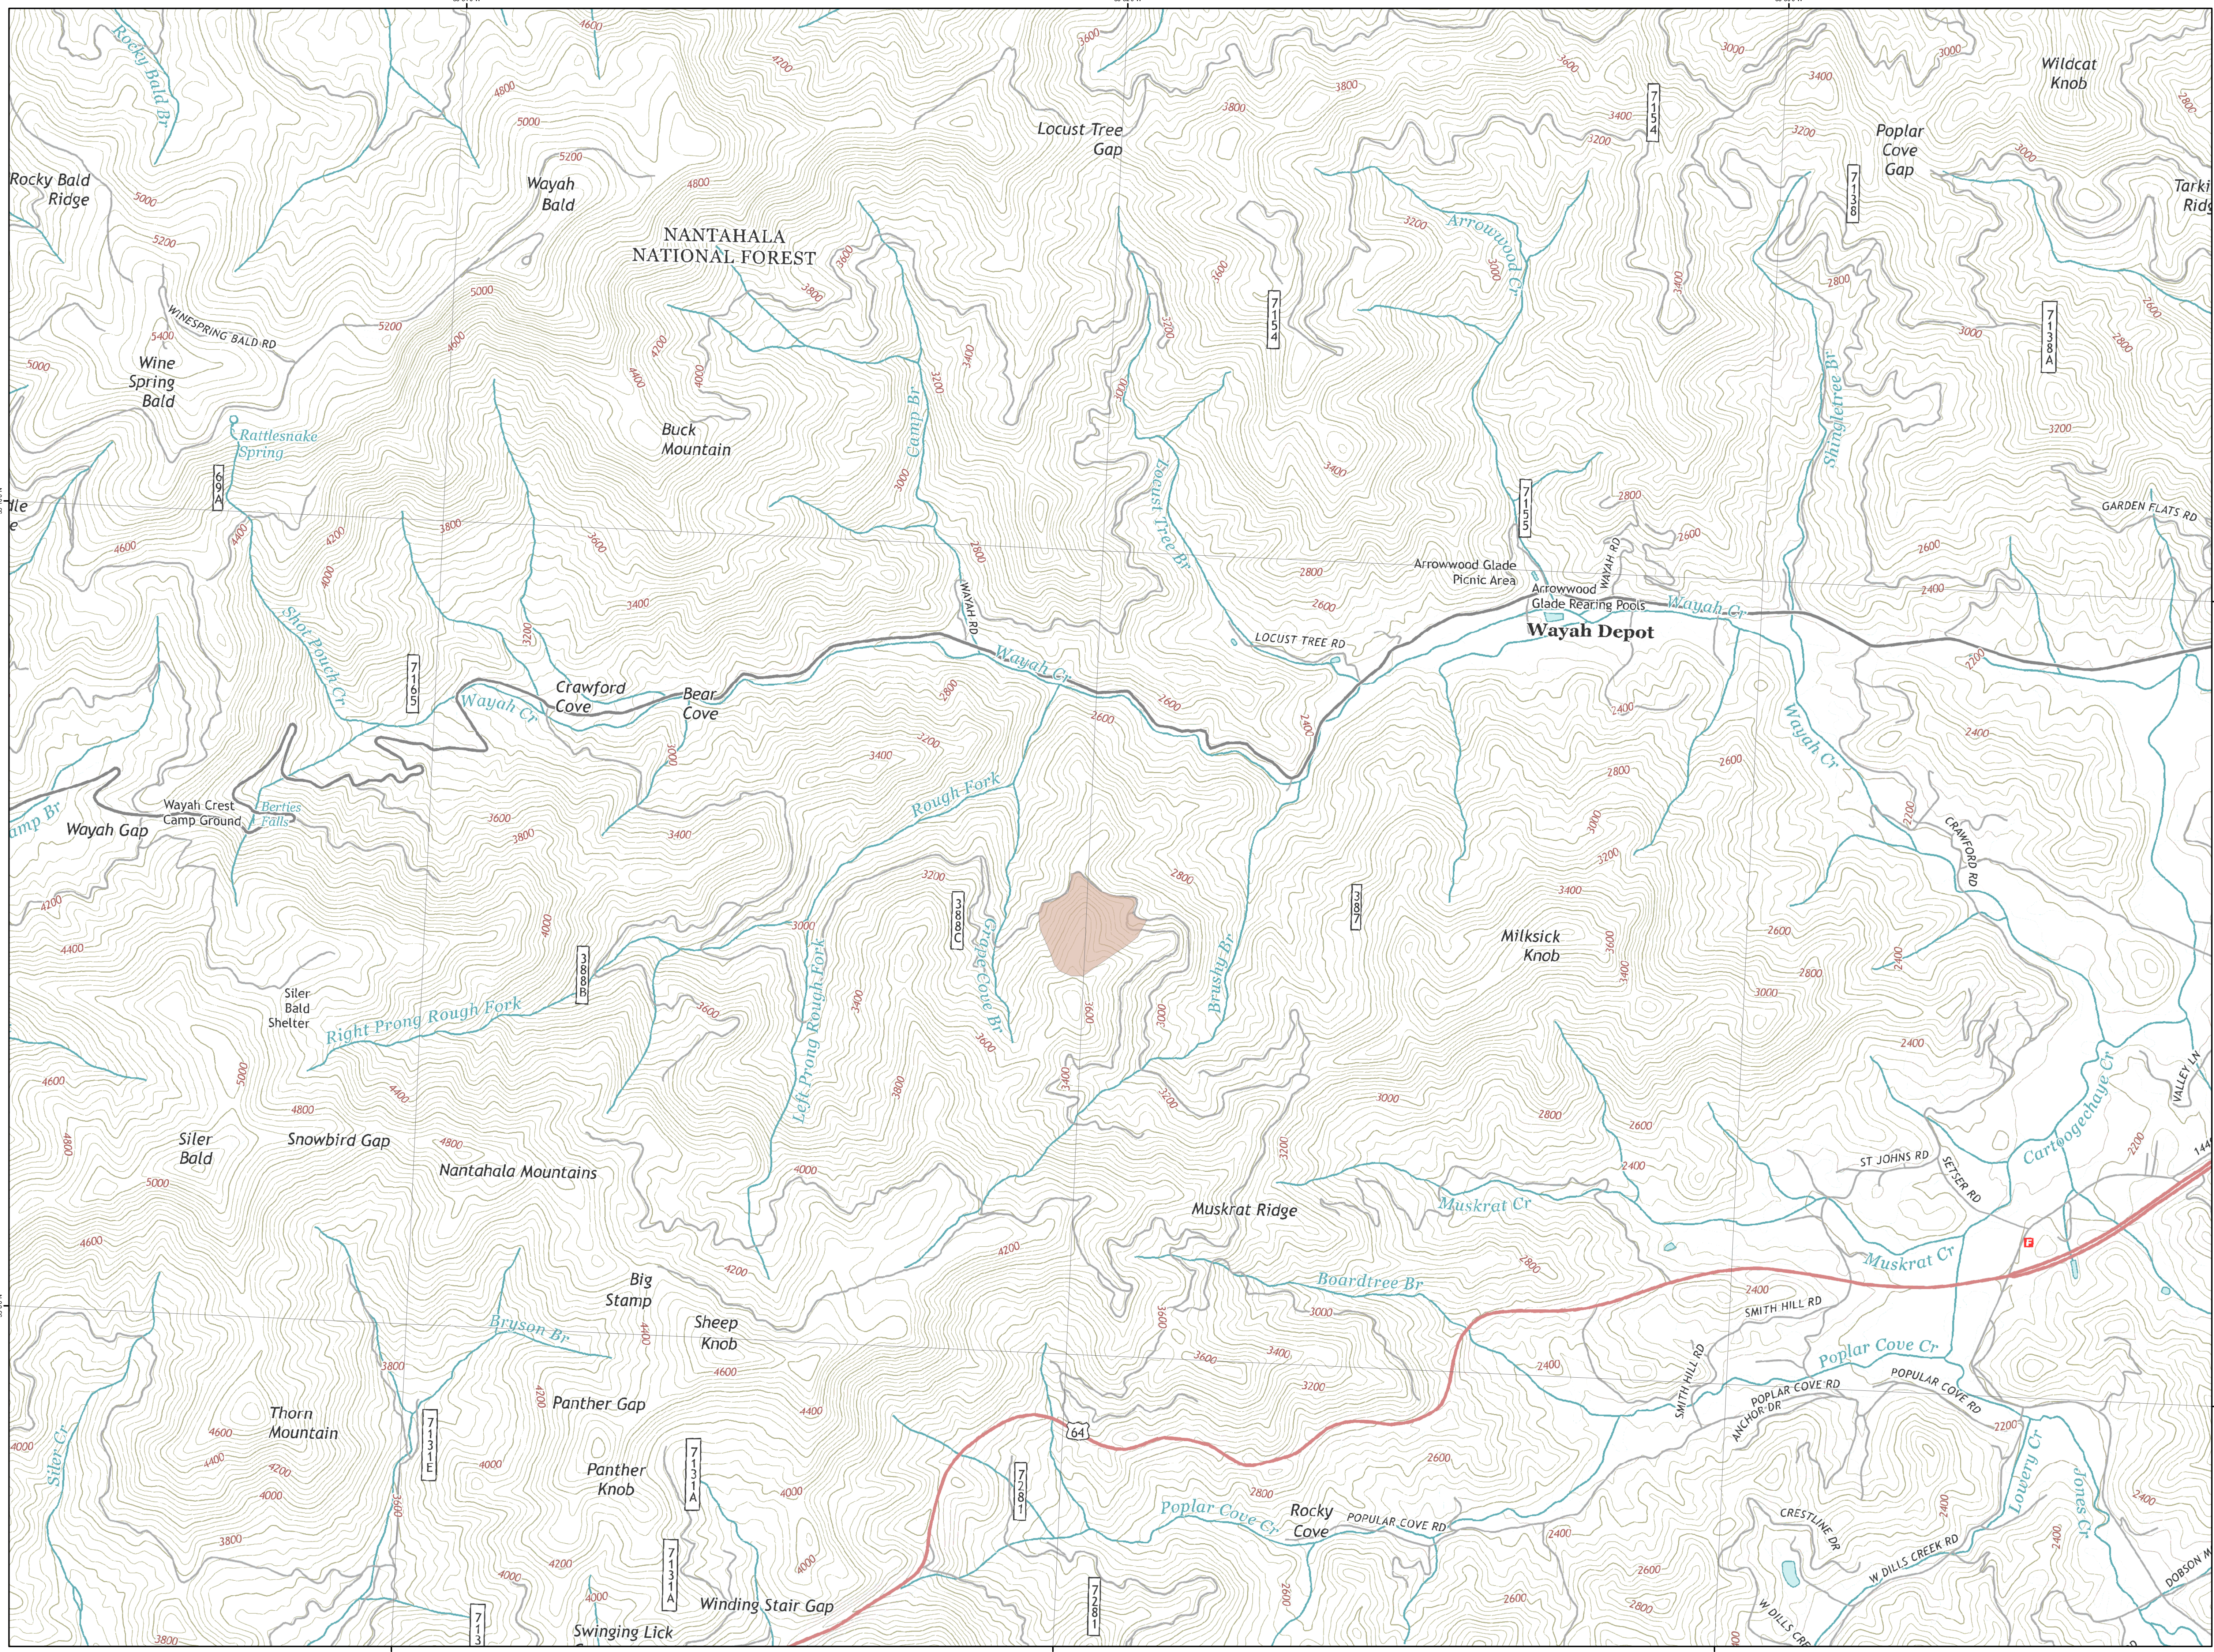

Grape Cove Fire Progression

Day Shift
11/12/2016

11/4/2016 Fire Polygon

Grape Fire		
Date	Acres	
4-Nov	35	
5-Nov	no change	
6-Nov	no change	
7-Nov	no change	
8-Nov	no change	
9-Nov	no change	
10-Nov	no change	
11-Nov	no change	

11/12/2016 @ 1129
Map Datum: NAD83 Feet
Author: D. Paris, GISS(T)