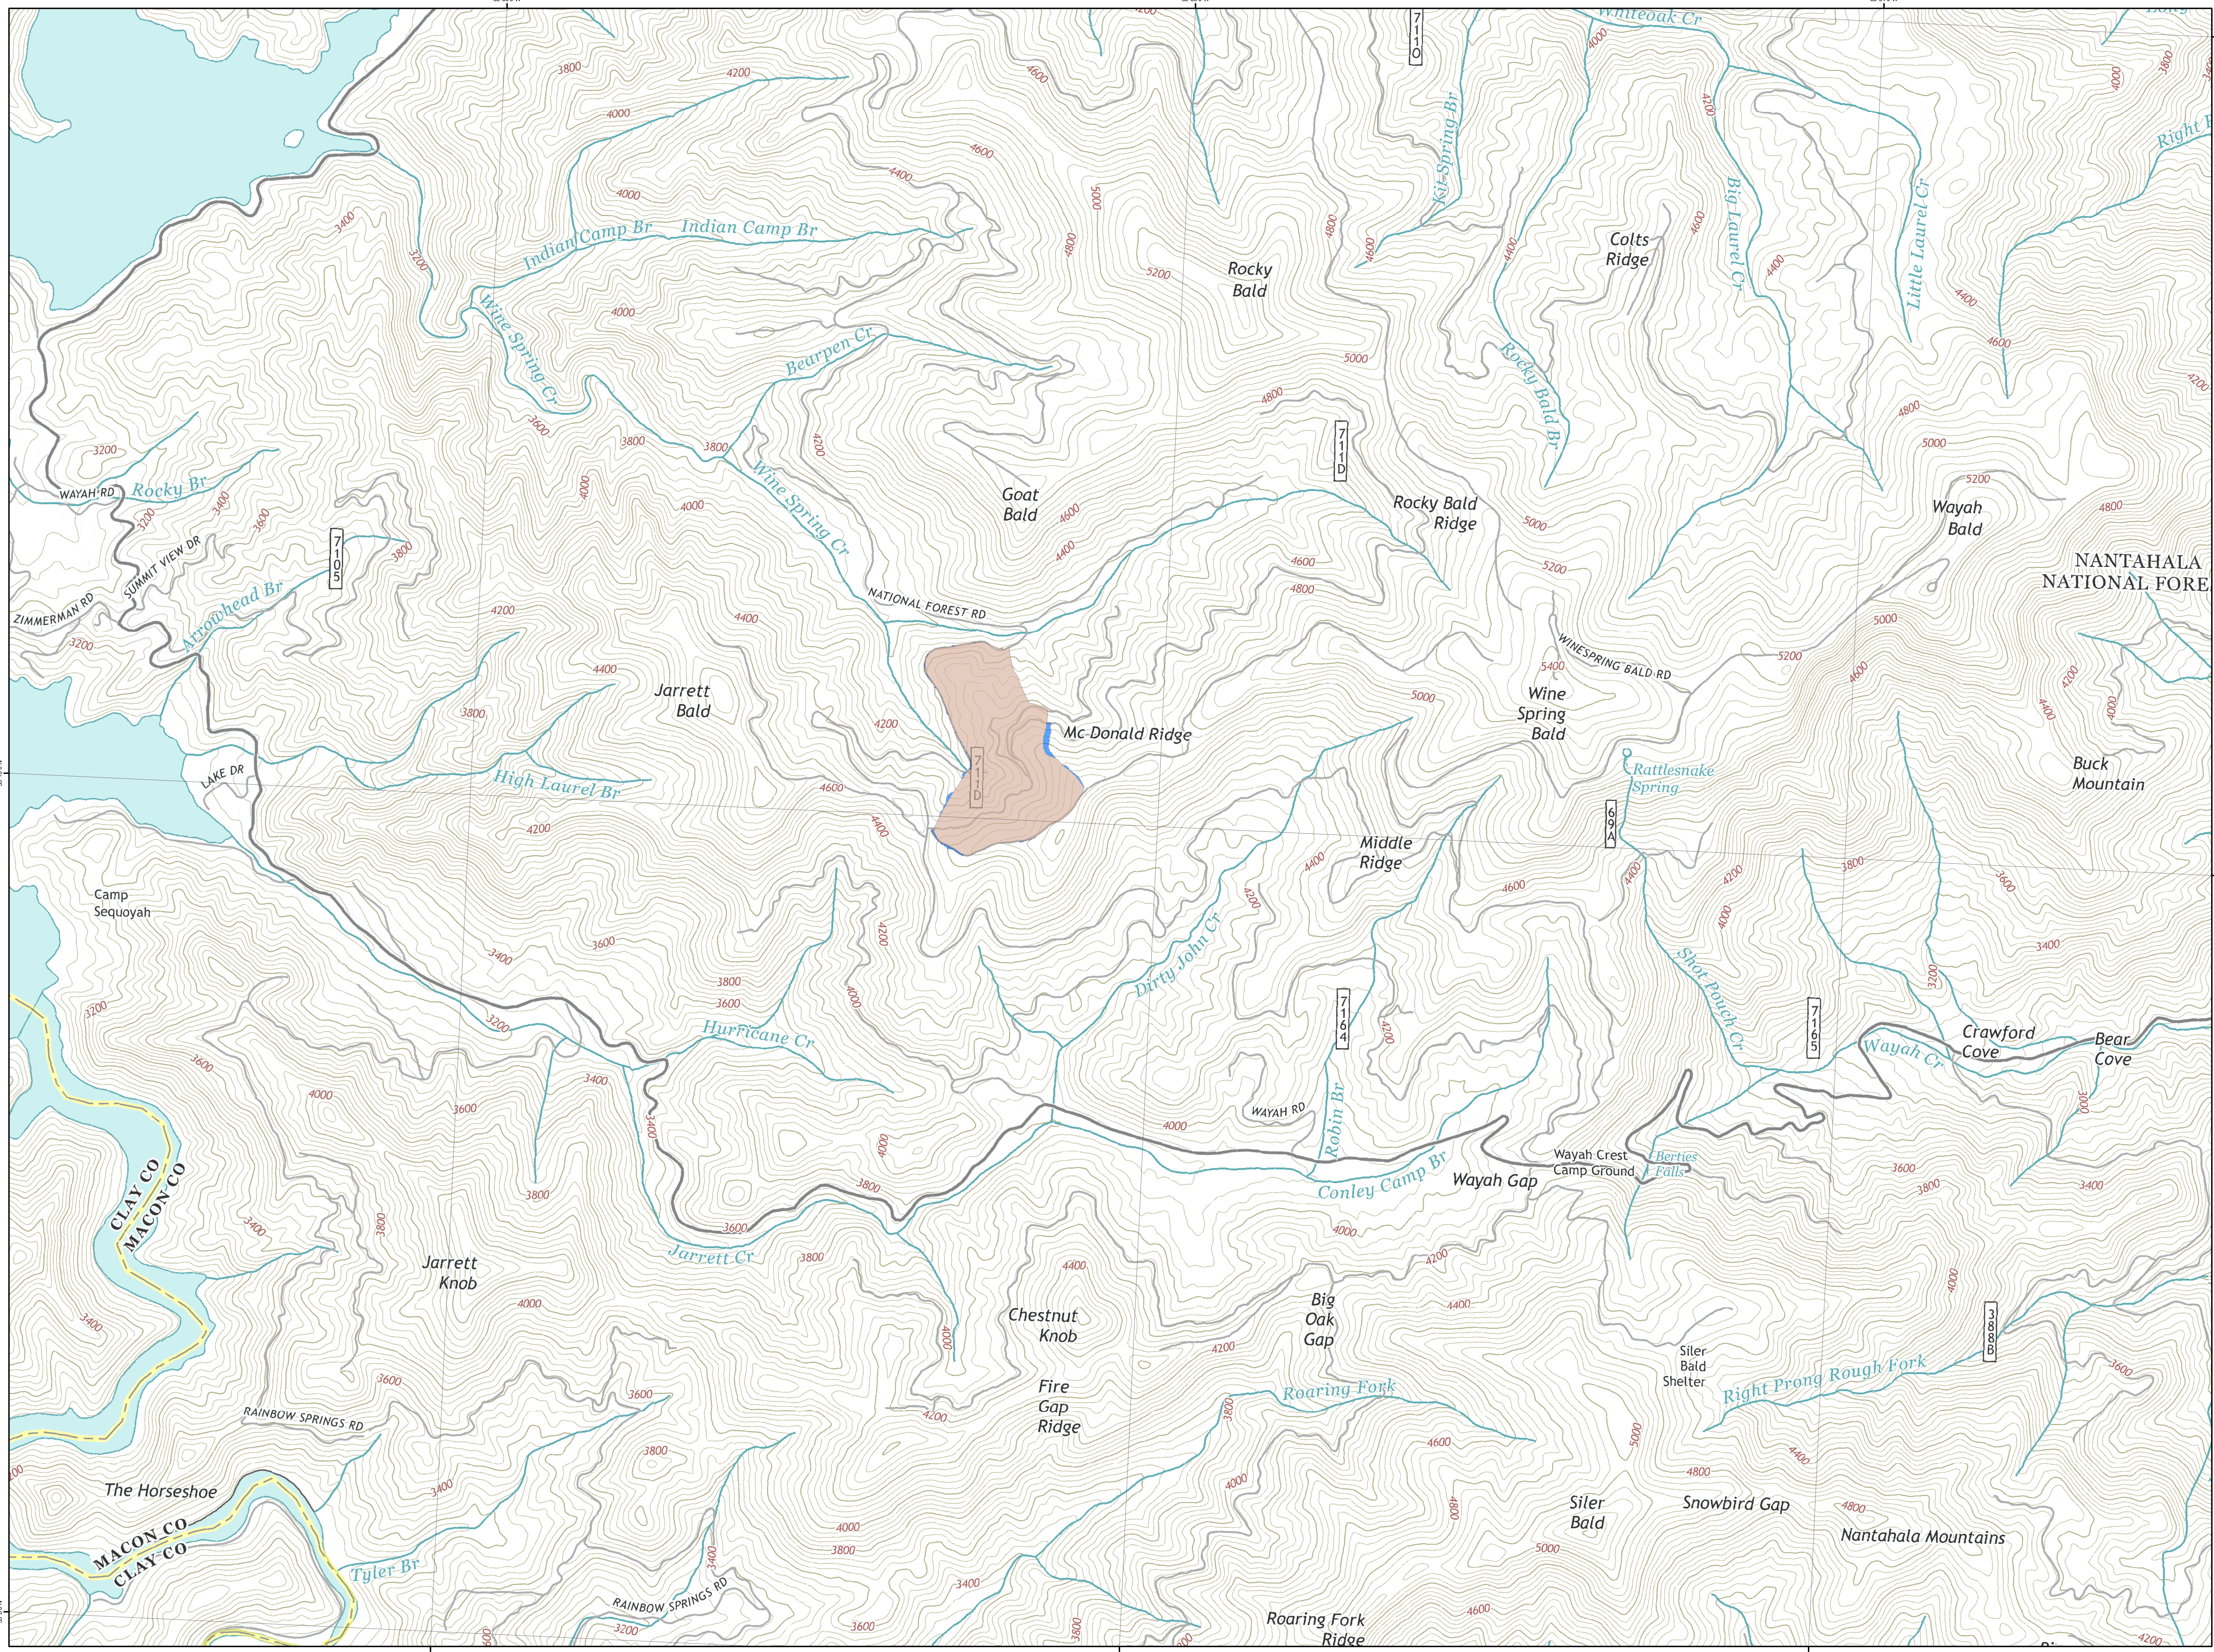

# Wine Springs Fire Progression

## Day Shift 11/12/2016

11/4/2016 Fire Polygon  
 11/6/2016 Fire Polygon

Wine Spring Fire	
Date	Acres
4-Nov	95
5-Nov	no change
6-Nov	no change
7-Nov	no change
8-Nov	no change
9-Nov	no change
10-Nov	no change
11-Nov	no change

11/12/2016 @ 1123  
 Map Datum: NAD83 Feet  
 Author: D. Paris, GISS(T)