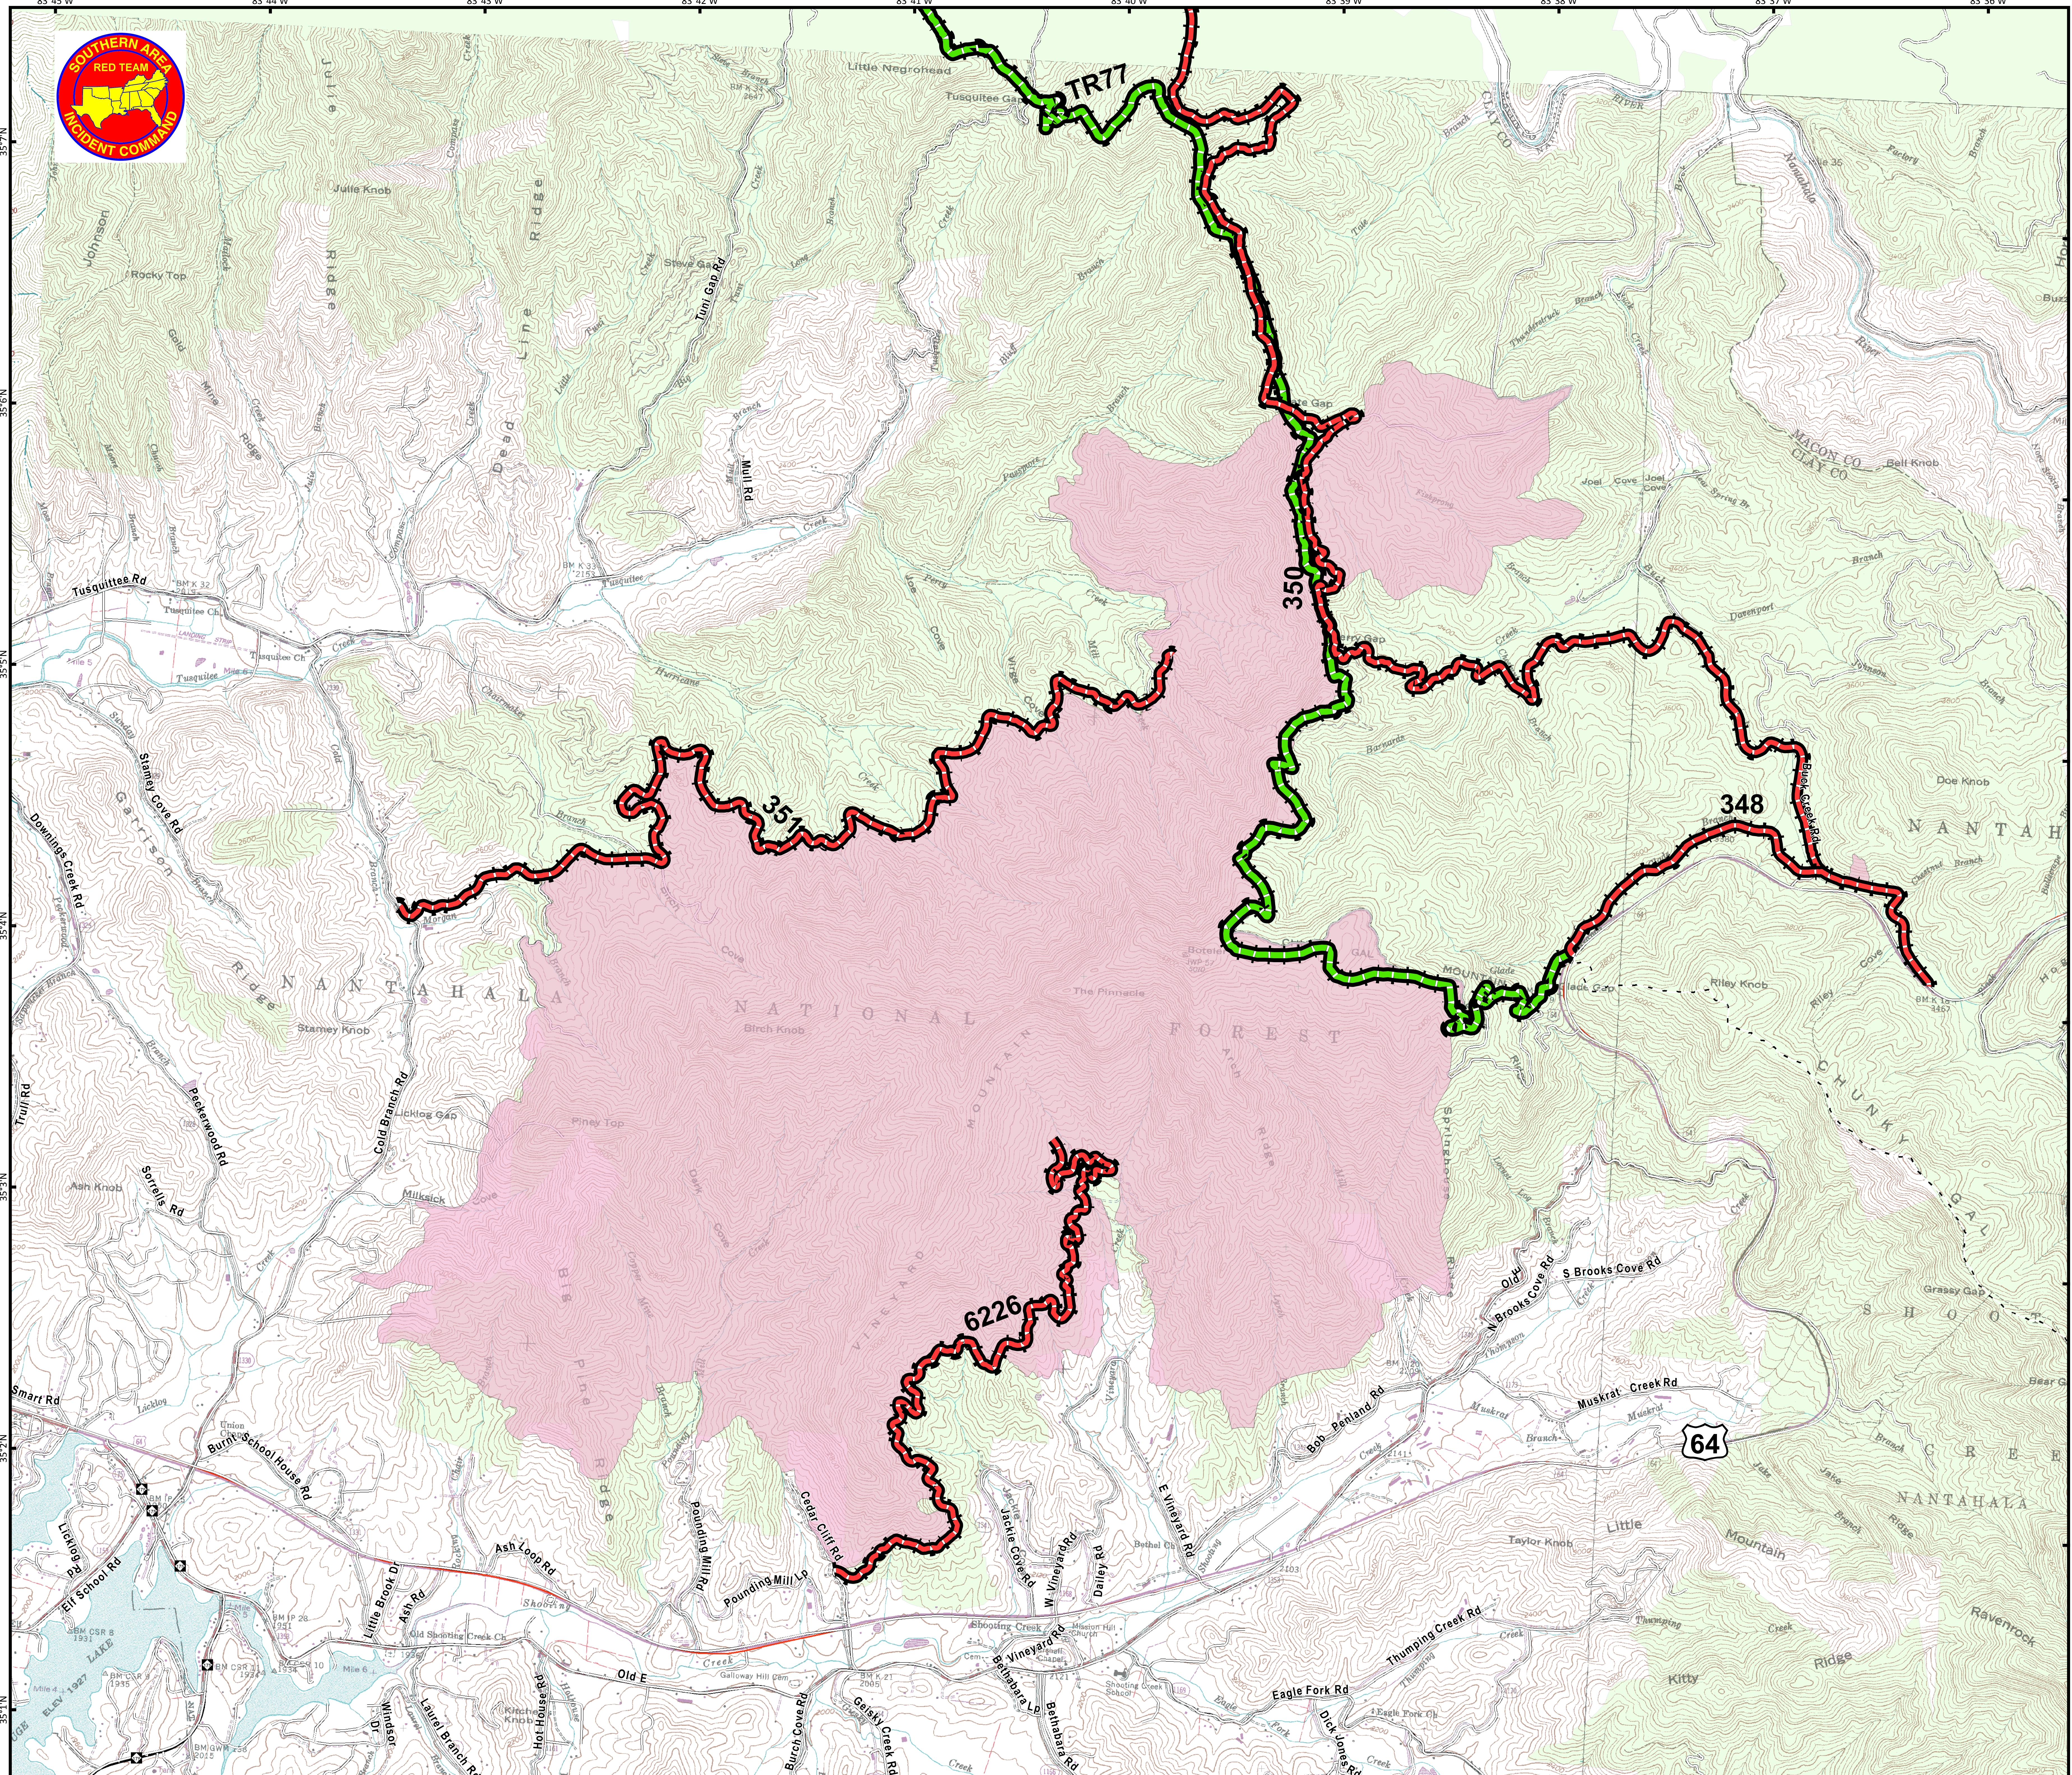

Boteler Fire

11/13/2016
Day Shift

Boteler Fire Road Closures

NC-NCF-160247

 Closed Roads

 Closed Trails

Download a GeoPDF

11/12/2016 9:21:50 PM
NC StatePlane NAD83 Feet
D. Paris, GISS(T)

Boteler_RoadClosure_2016_NCNCF160247