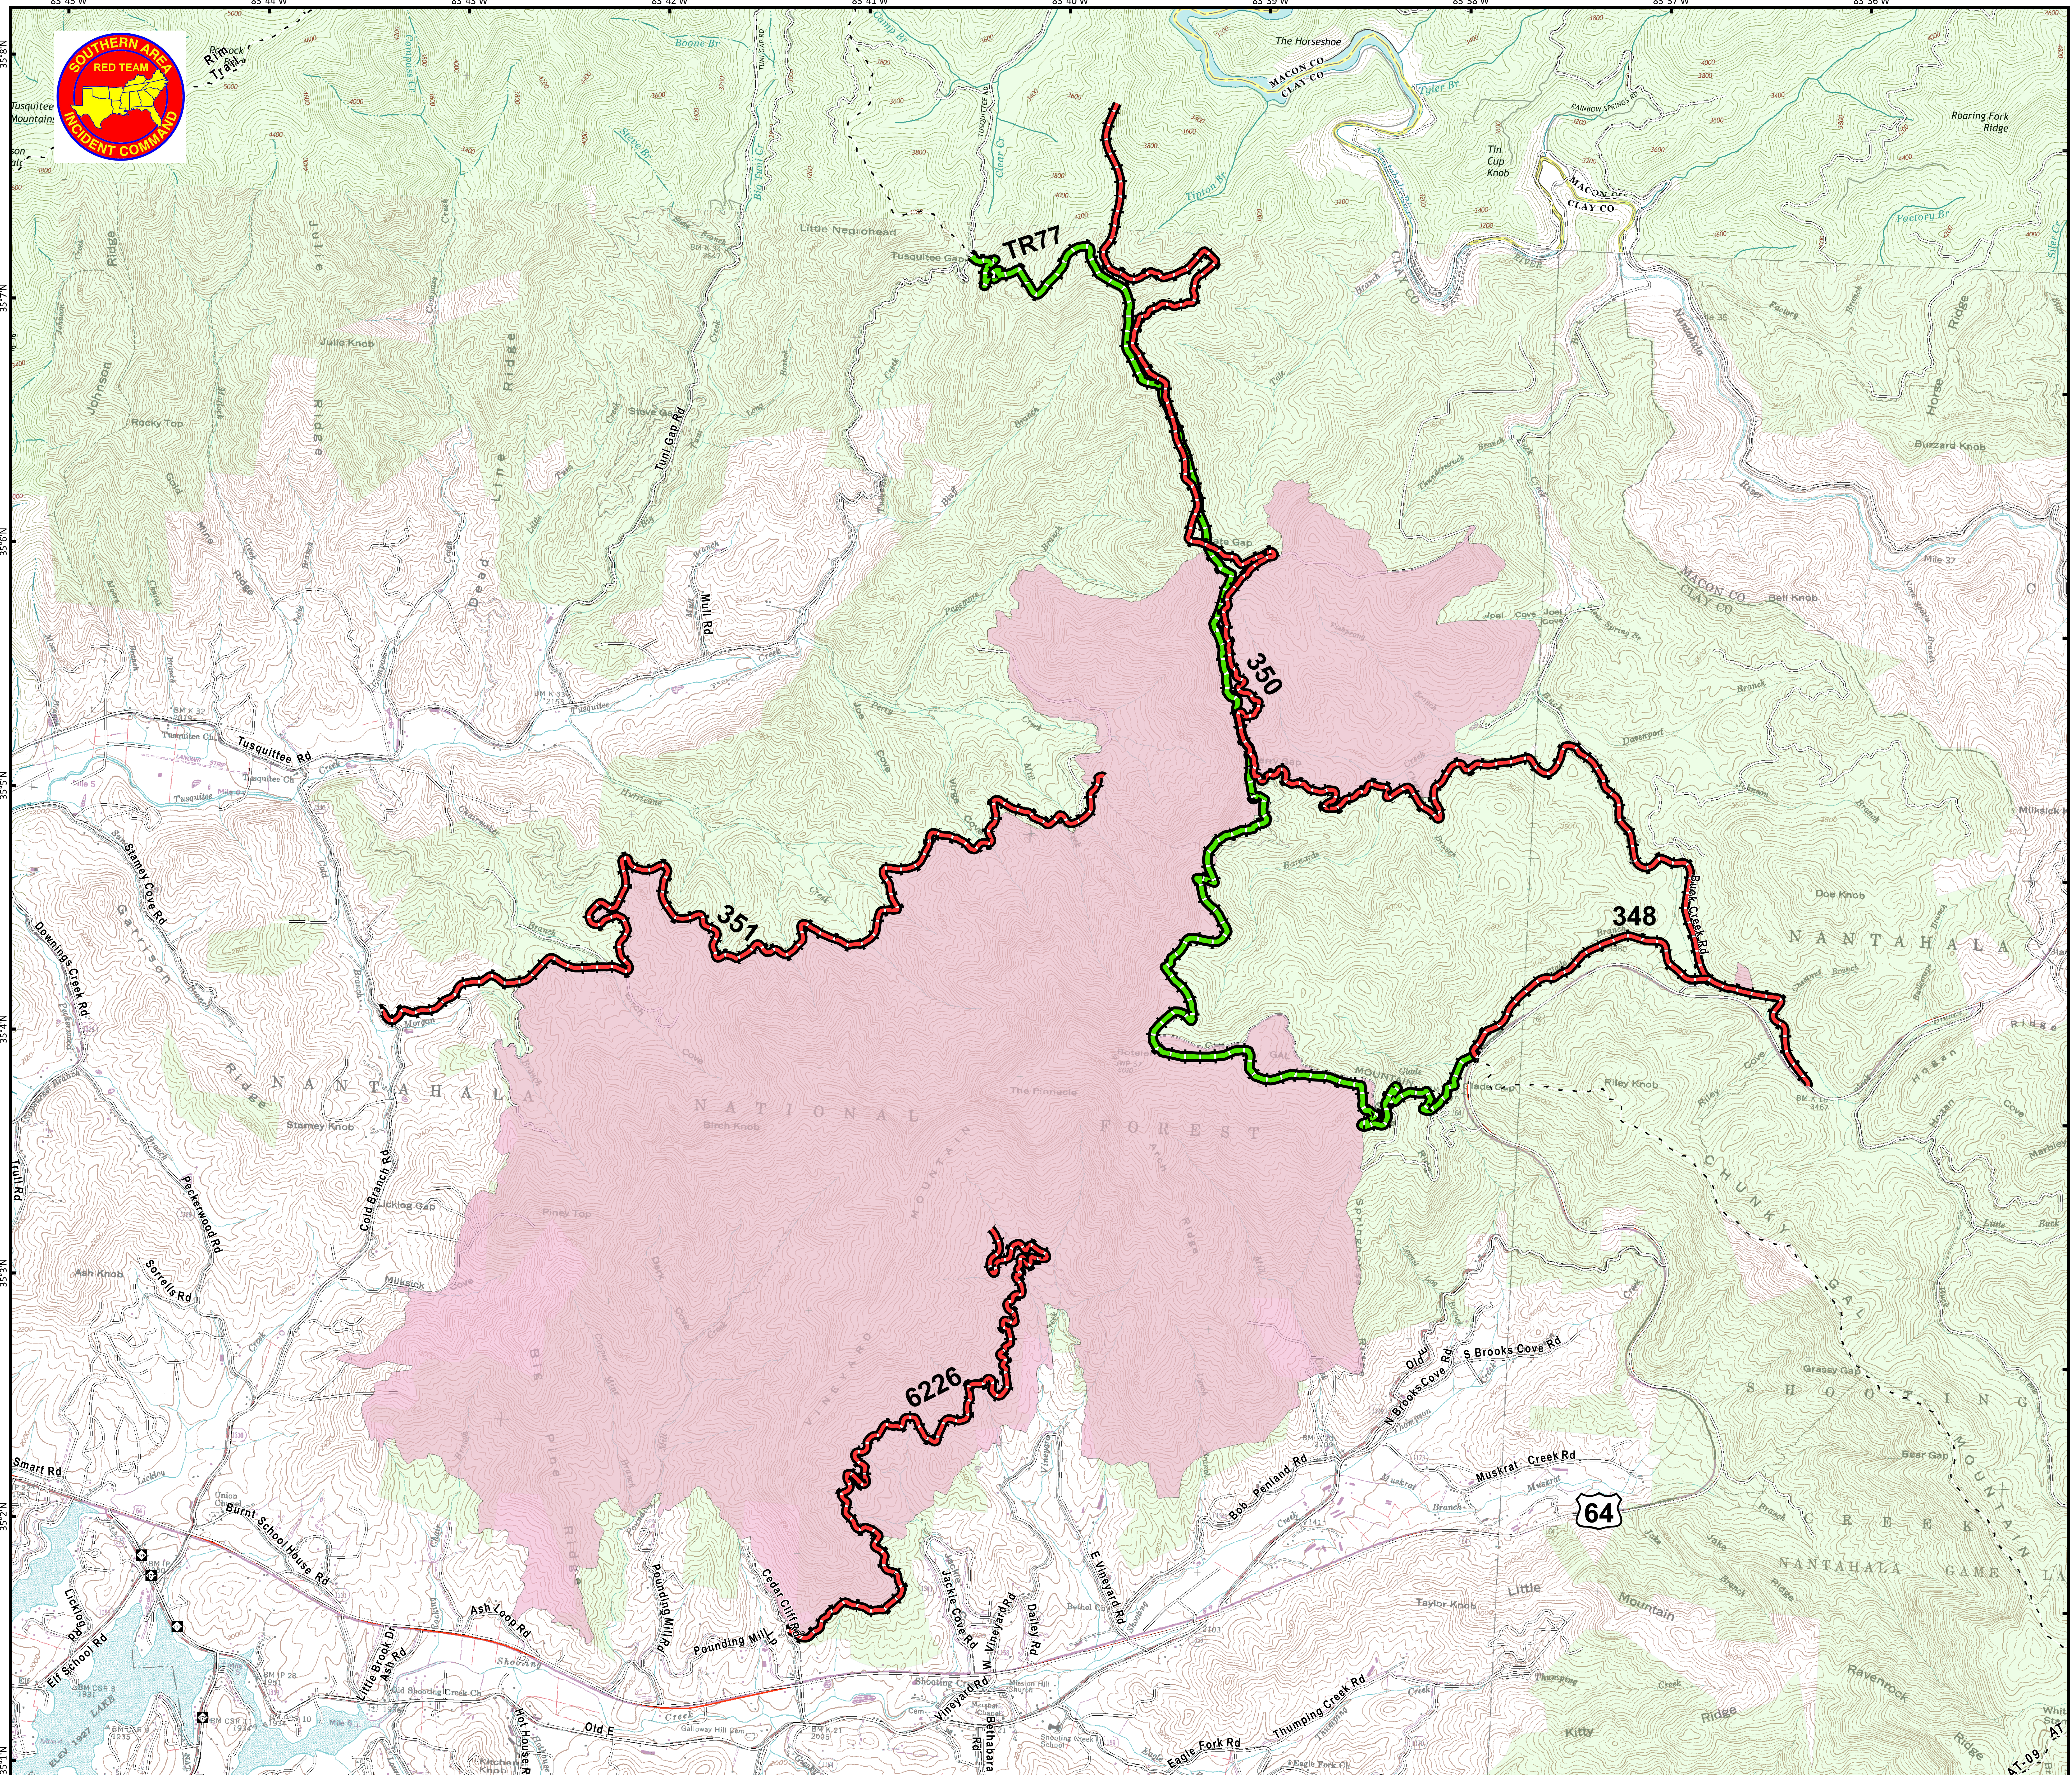

# Boteler Fire

11/15/2016  
Day Shift

## Boteler Fire Road Closures

NC-NCF-160247

### Legend

- Closed Roads
- Closed Trails

Download a GeoPDF

11/14/2016 10:46:31 PM  
NC StatePlane NAD83 Feet  
D. Paris, GISS(T)

Boteler\_RoadClosure\_2016\_NCNCF160247