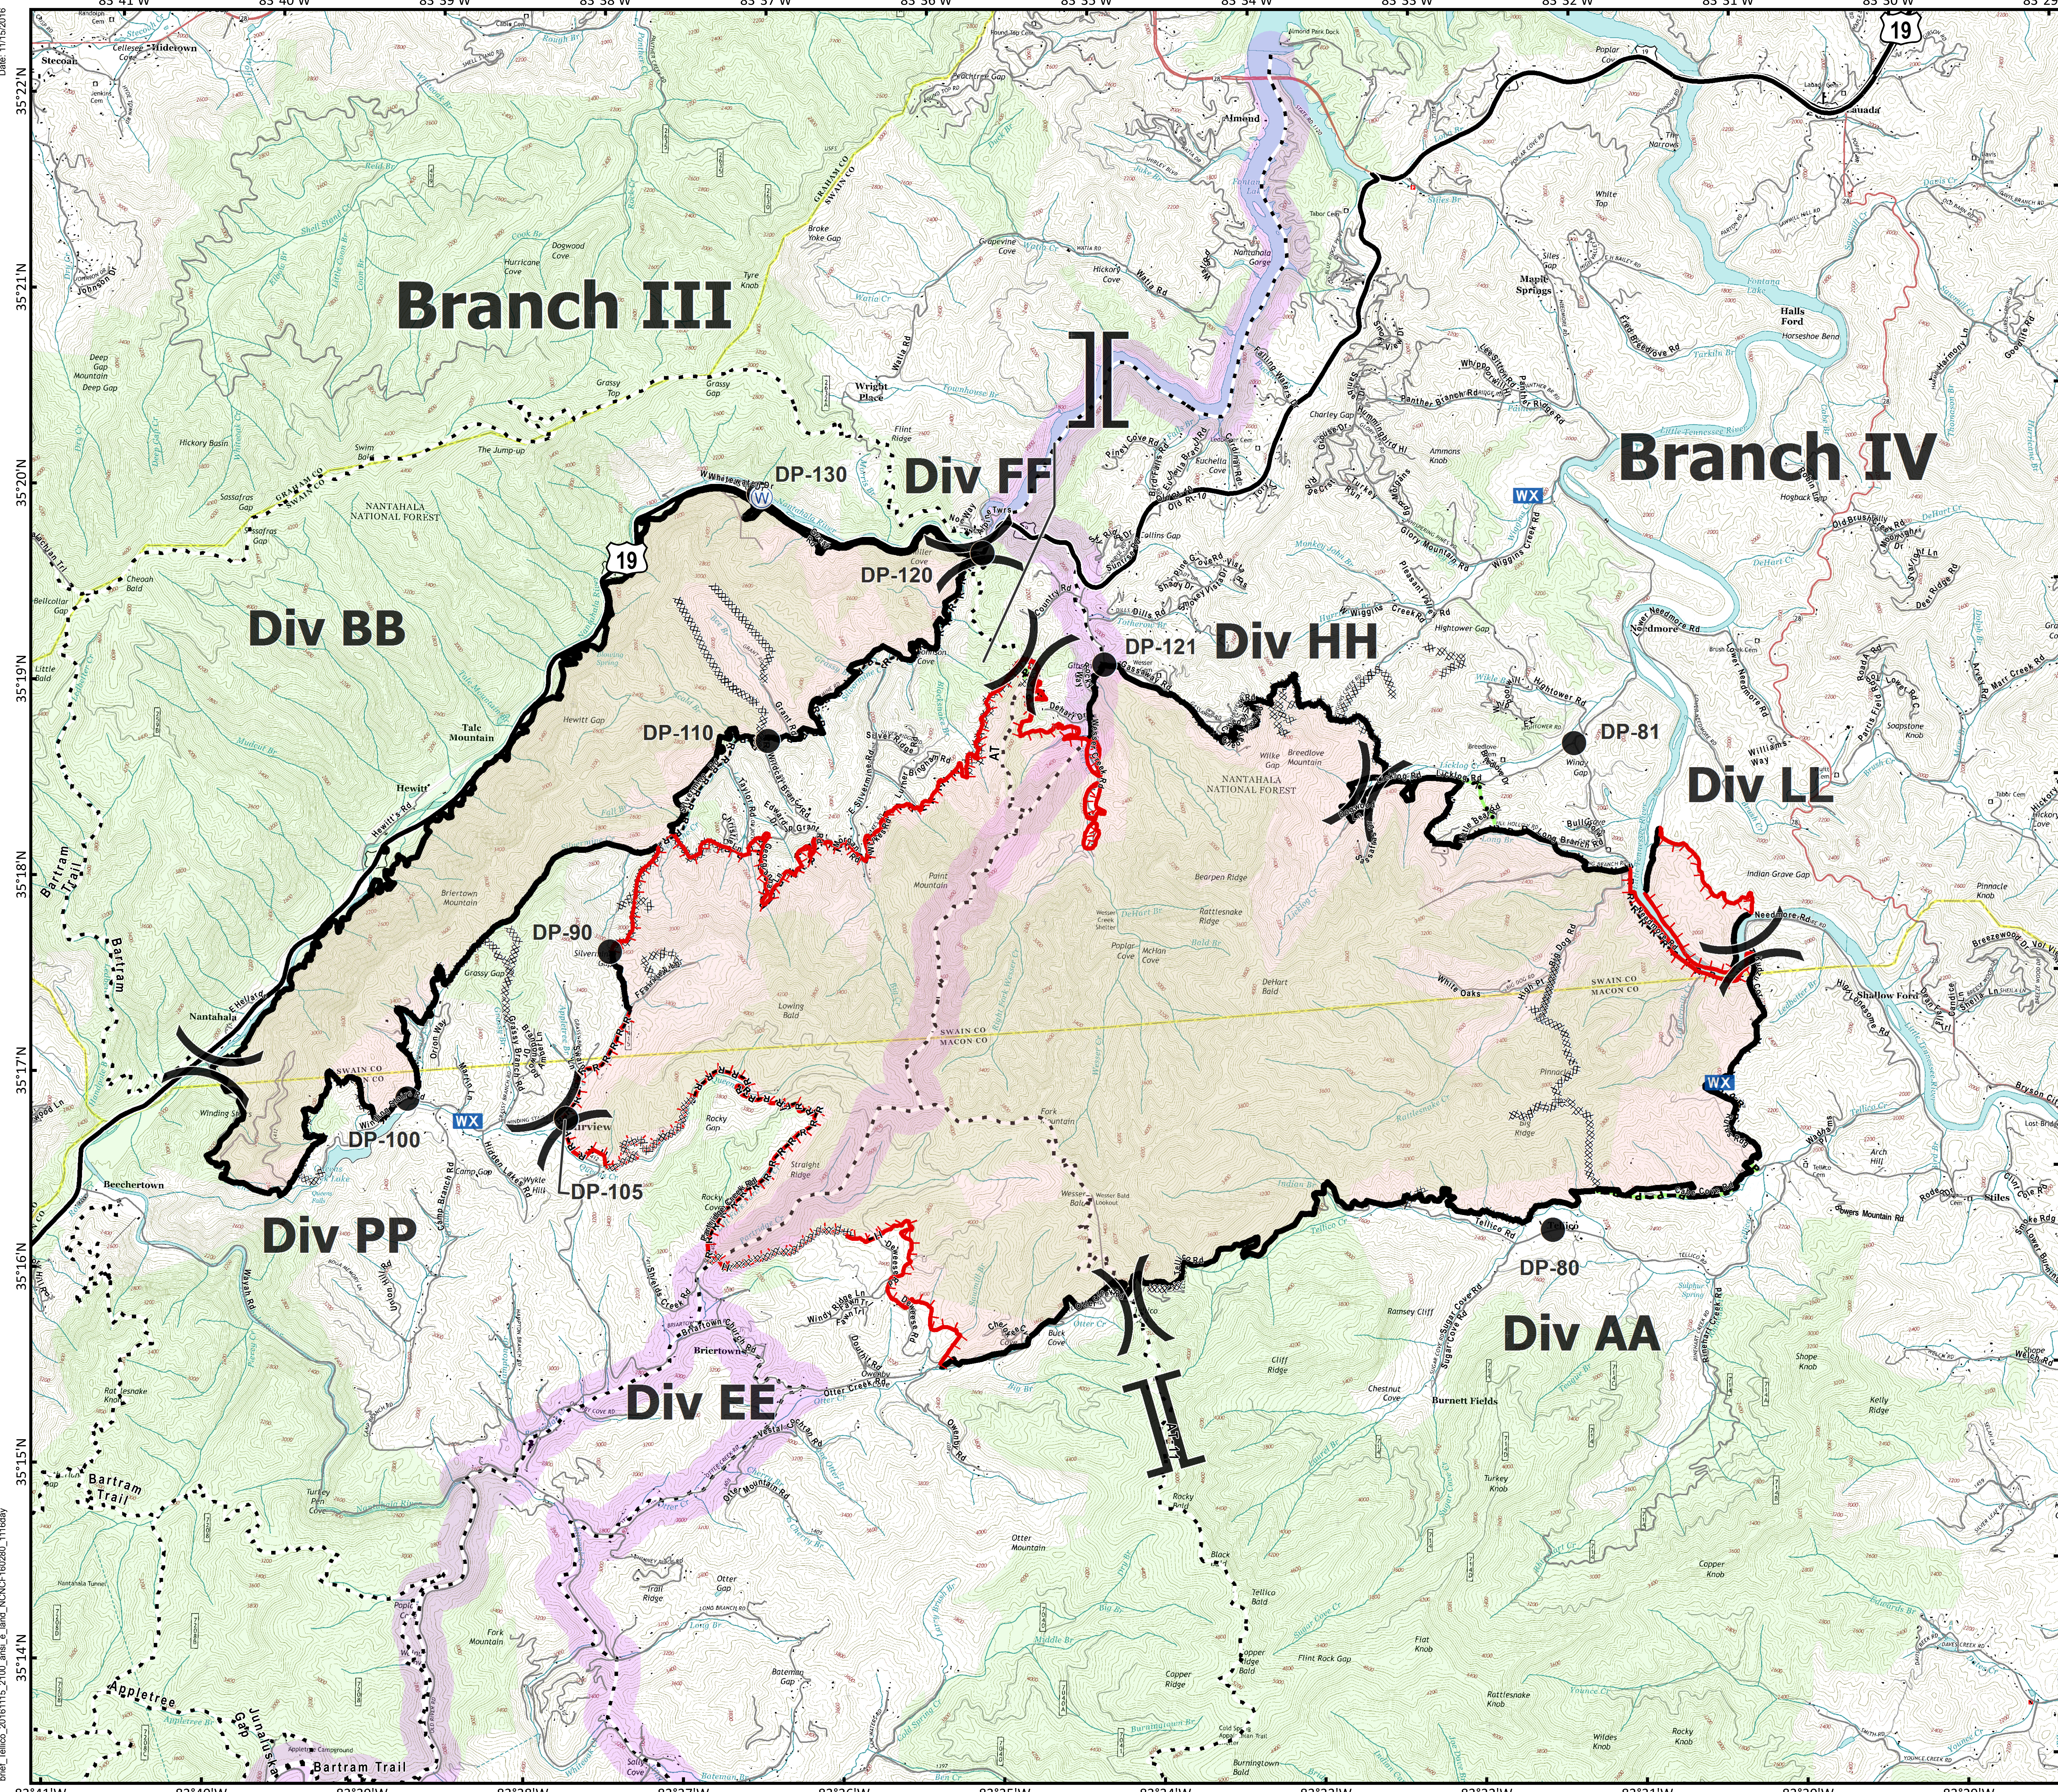

# Briefing Map

11/16/2016  
Day Shift

## Tellico Fire

NC-NCF-160280

Approximate  
Acres:  
13847

- Division
- Uncontrolled Fire Edge
- Completed Dozer Line
- Completed Line
- Hand Line
- Road as Completed Line
- Planned Fire Line
- Proposed Dozer Line
- Mobile Weather Unit
- Drop Point
- Water Source
- Trail
- Trail of Tears
- Structure

To use a GeoPDF, install PDF Maps App by Avenza available for Apple, Android, & Windows mobile devices.

Download a GeoPDF

Information shown is based on the best available data at the time of map production.

Latest intel: 20161115 @ 1930

20161115 @ 2100  
Map Datum: NAD83 Feet  
Author: C. Vose, GISS

Date: 11/16/2016  
Brief\_Tellico\_20161115\_2100\_anal\_e\_land\_NCNC160280\_1116day