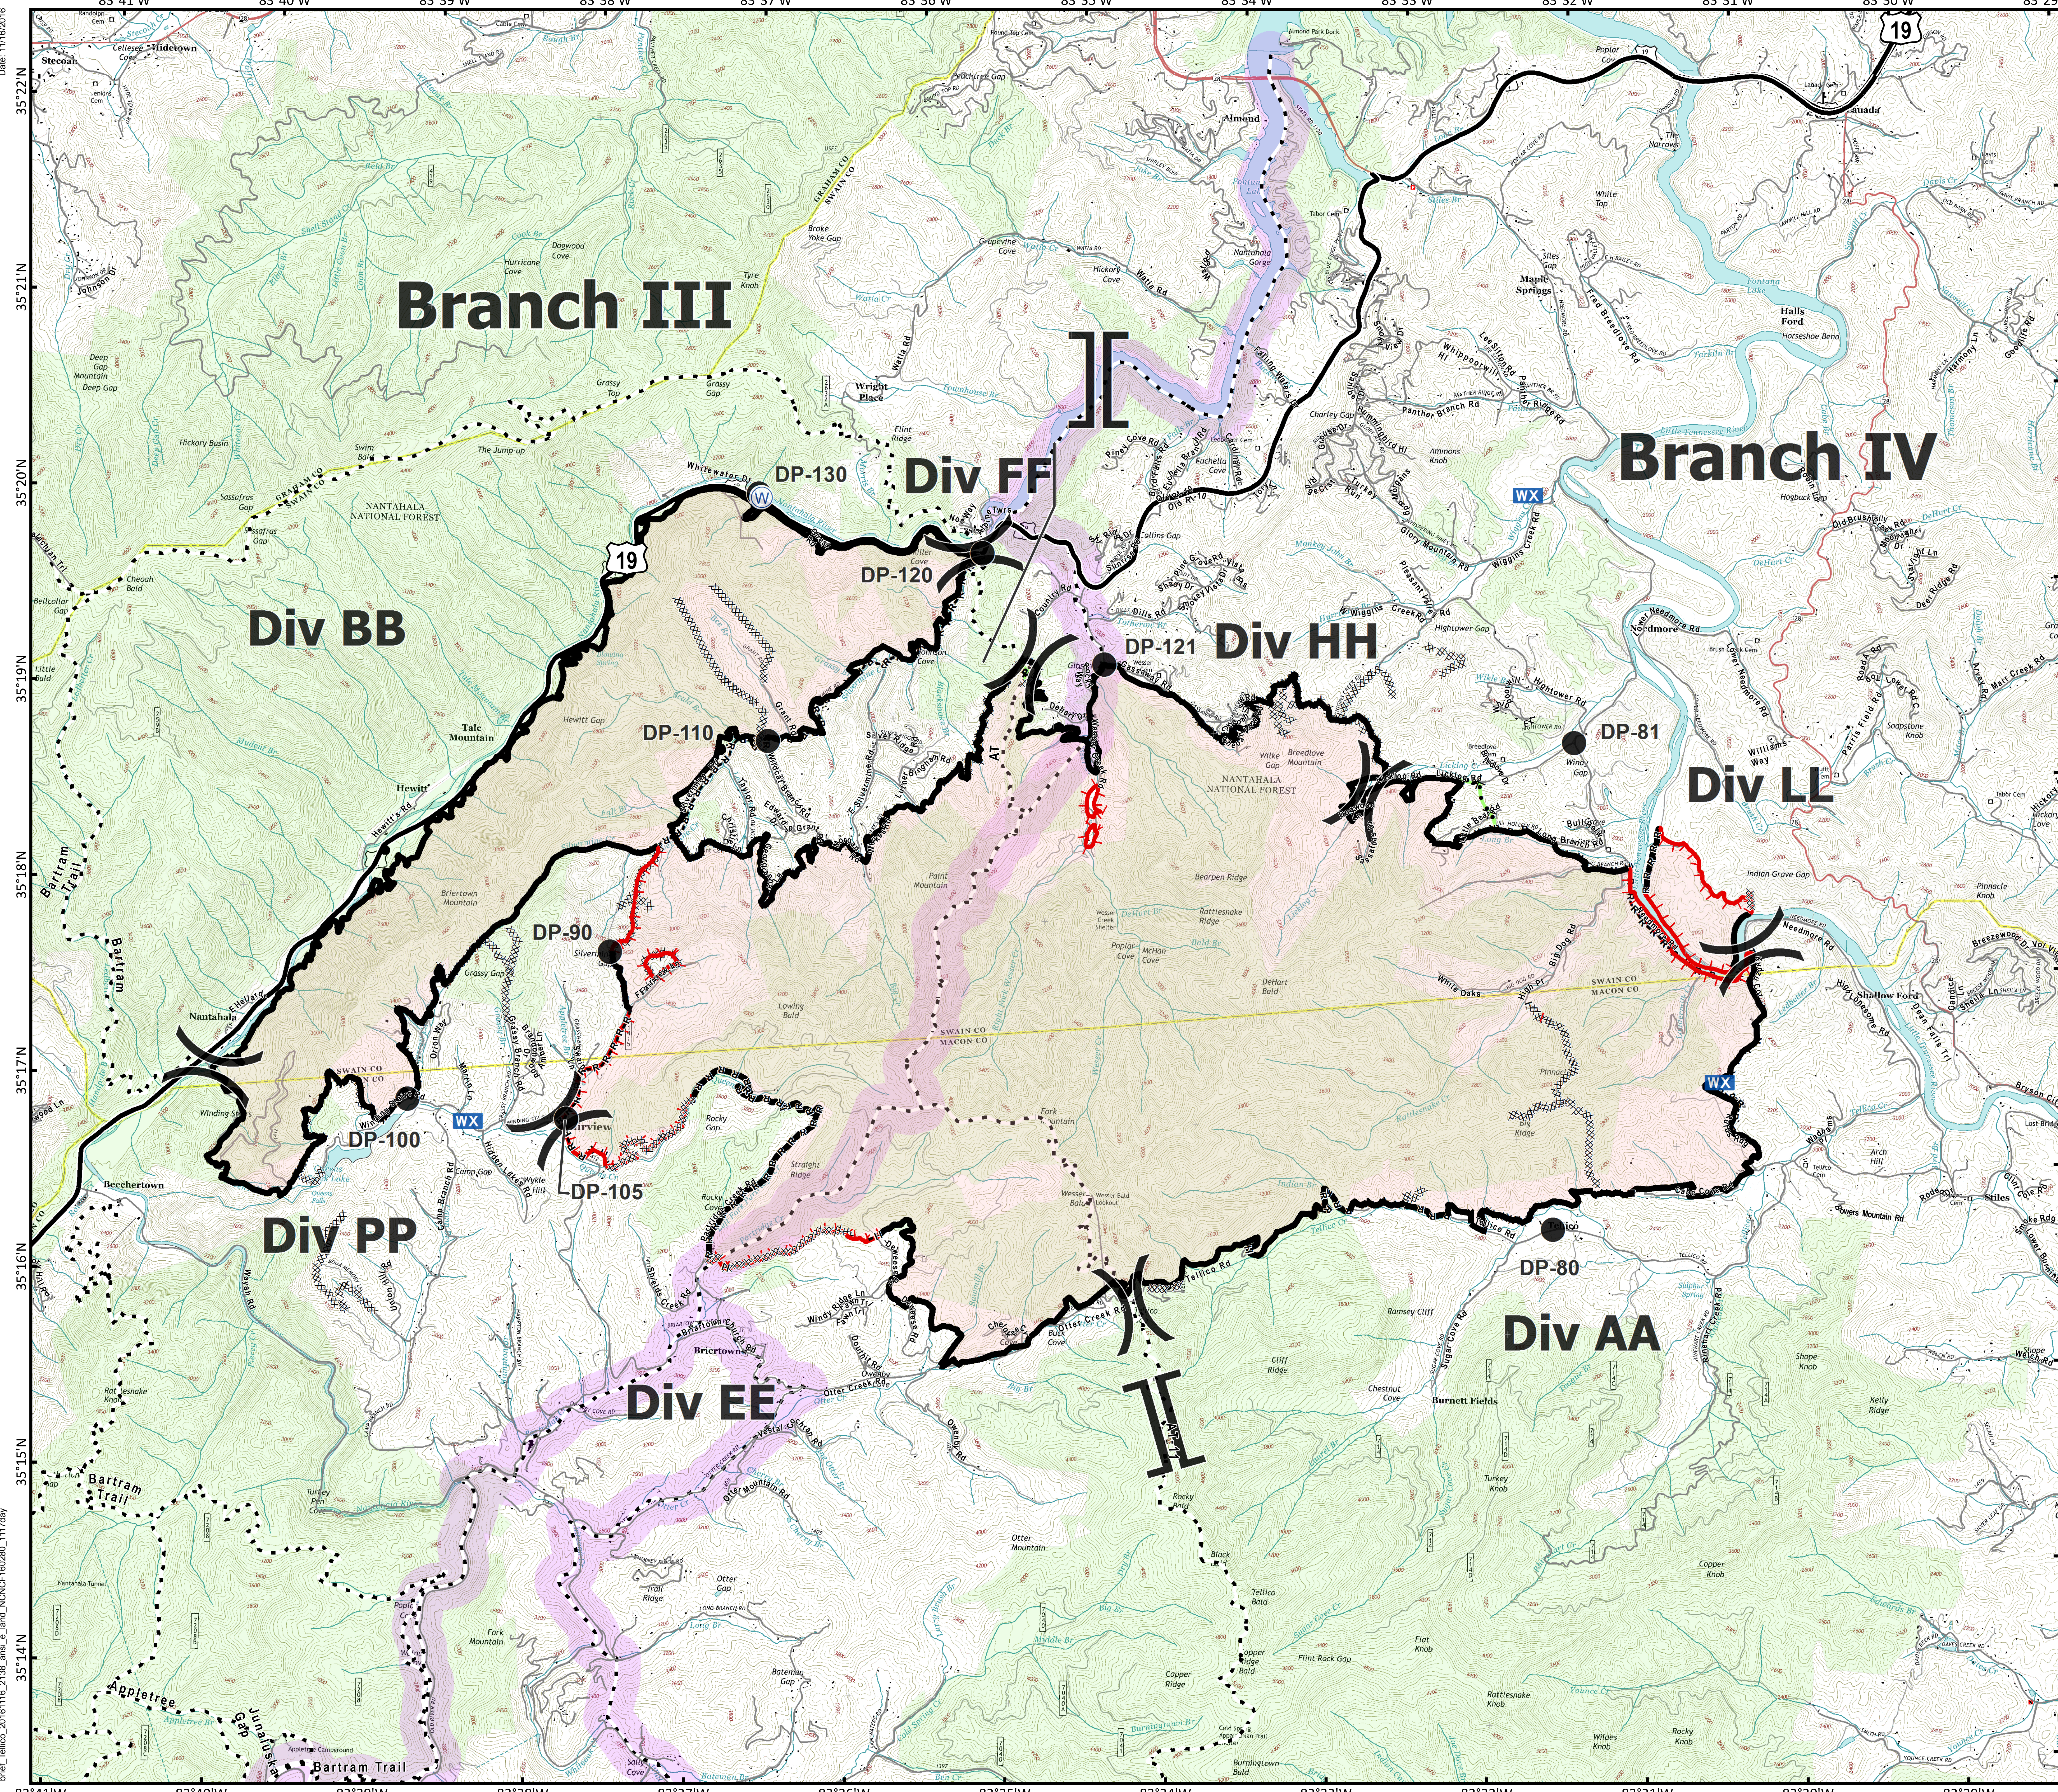

Briefing Map

11/17/2016
Day Shift

Tellico Fire

NC-NCF-160280

Approximate
Acres:
13847

- Division
- Uncontrolled Fire Edge
- Completed Dozer Line
- Completed Line
- Hand Line
- Road as Completed Line
- Planned Fire Line
- Proposed Dozer Line
- Mobile Weather Unit
- Drop Point
- Water Source
- Trail
- Trail of Tears
- Structure

To use a GeoPDF, install PDF Maps App by Avenza available for Apple, Android, & Windows mobile devices.

Download a GeoPDF

Information shown is based on the best available data at the time of map production.

Latest intel: 20161116 @ 1700

20161116 @ 2145
Map Datum: NAD83 Feet
Author: C. Vose, GISS

Date: 11/16/2016
Brief_Tellico_20161116_2138_anal_e_land_NCNCNF160280_1117day