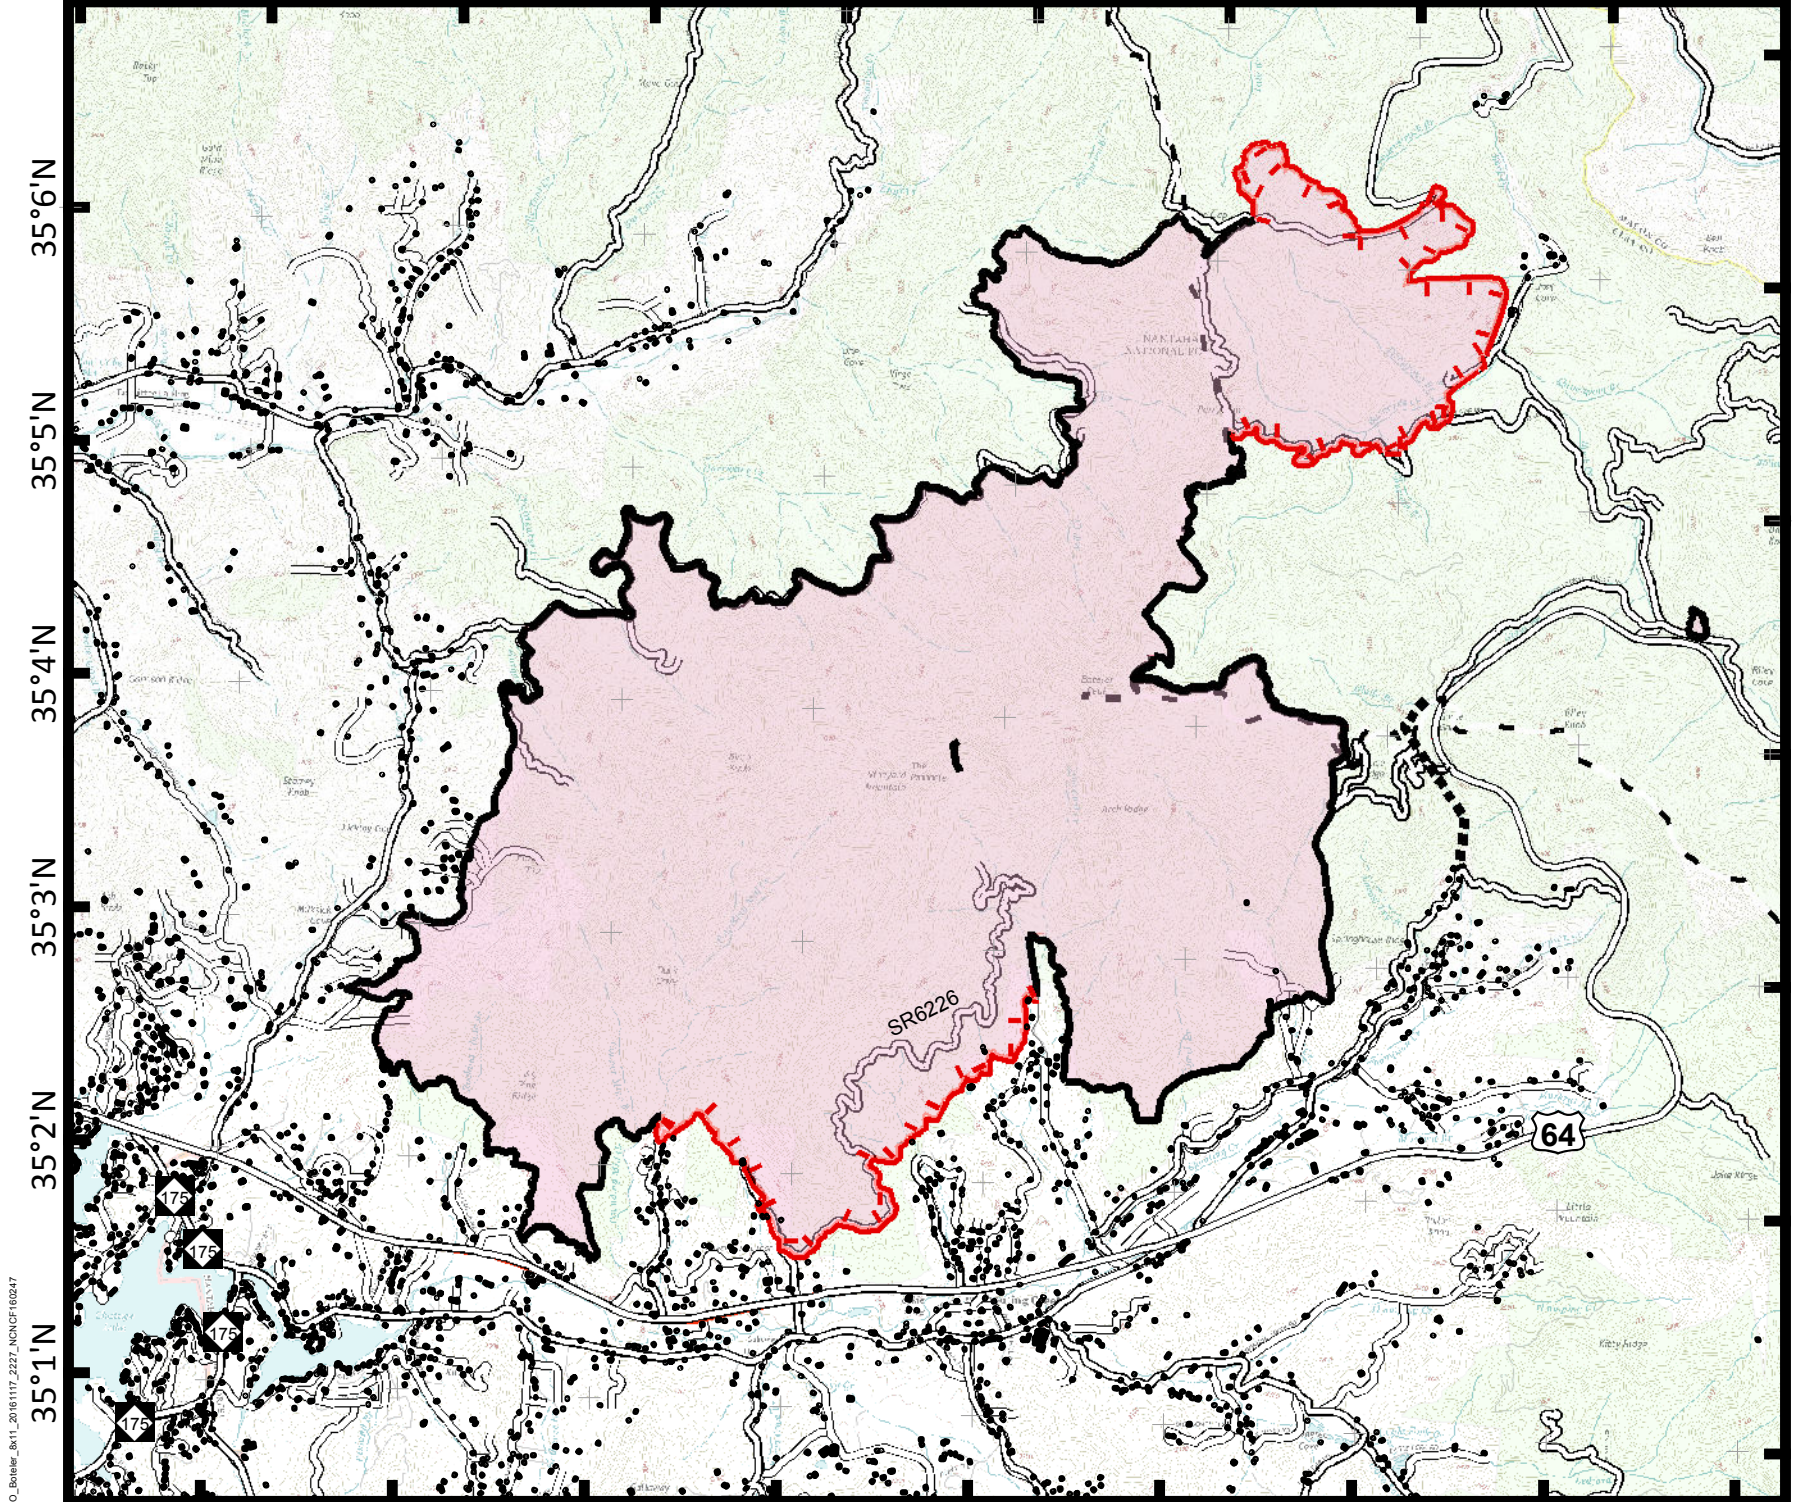

83°45'W 83°44'W 83°43'W 83°42'W 83°41'W 83°40'W 83°39'W 83°38'W 83°37'W

# Boteler Fire

11/18/2016  
Day Shift

Acres as of 11/17/16  
Boteler Fire 8,975 ac

### Legend

-  Uncontrolled Fire Edge
-  Completed Line

11/17/2016 10:28:03 PM  
NC StatePlane NAD83 Feet  
D. Paris, GISS(T)

PIO\_Boteler\_8x11\_20161117\_2227\_NONGFI60247

83°44'W 83°43'W 83°42'W 83°41'W 83°40'W 83°39'W 83°38'W 83°37'W 83°36'W