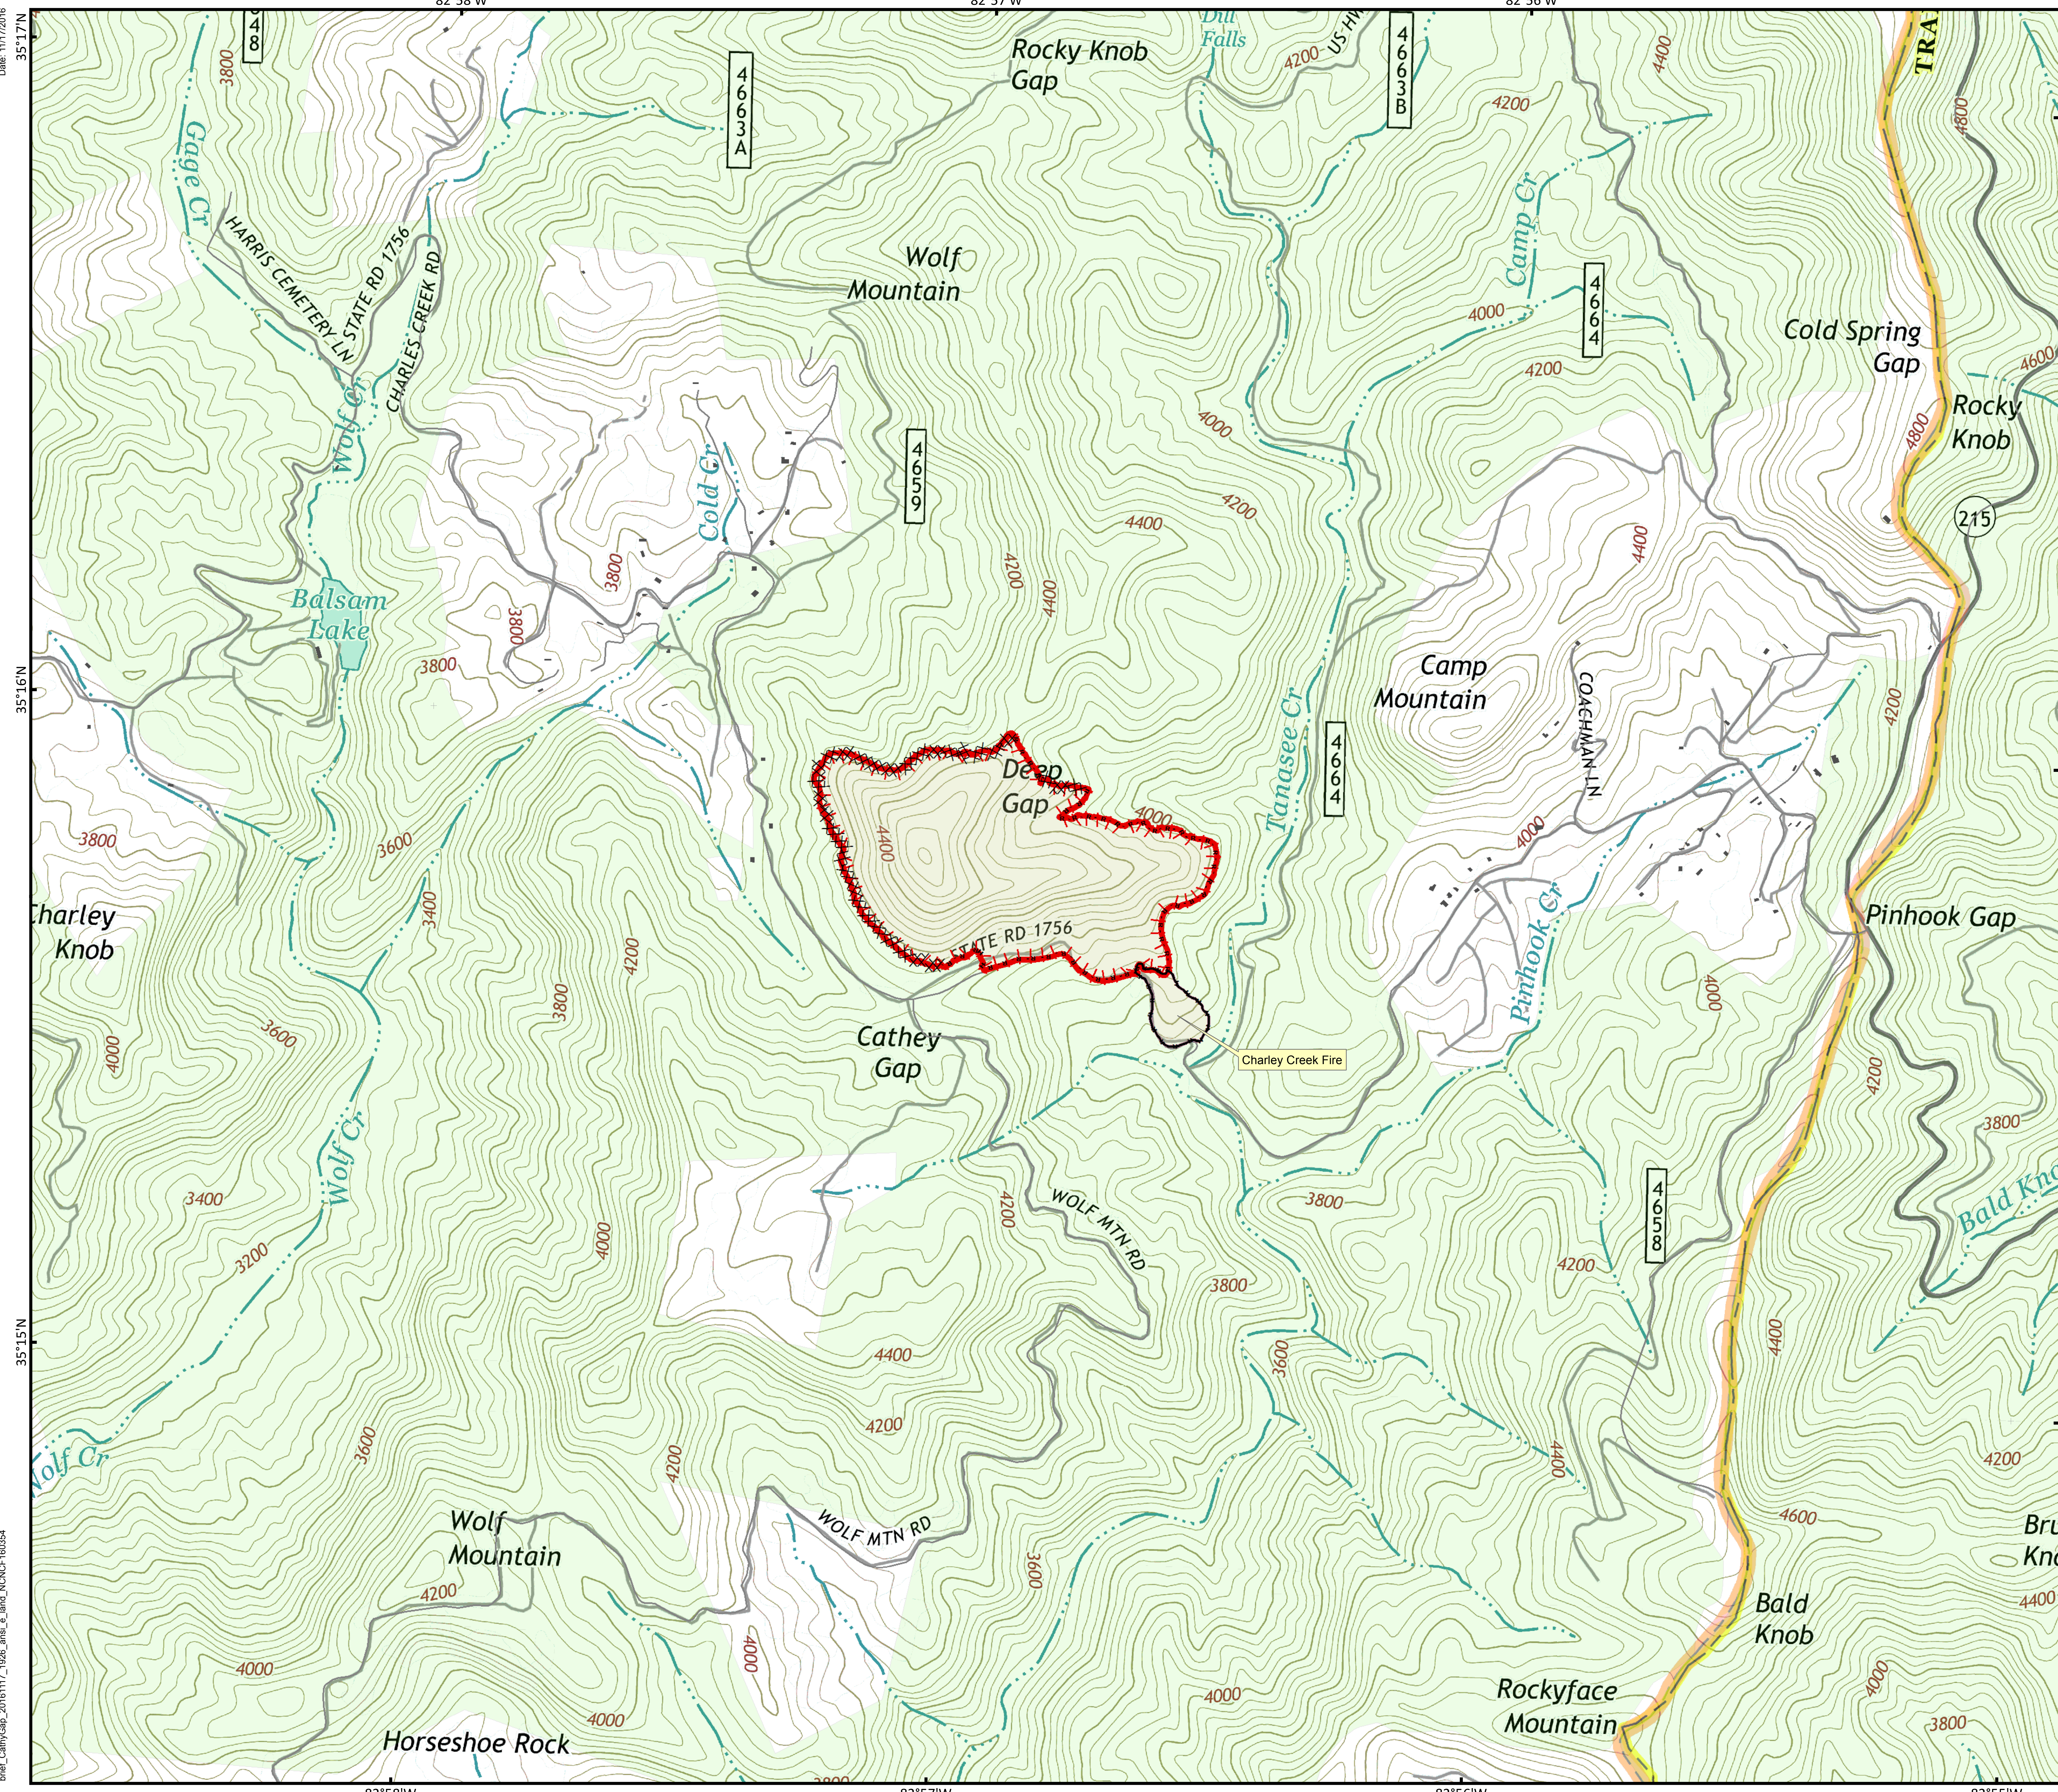

Briefing Map

11/18/2016
Day Shift

Cathy Gap Fire

NC-NCF-160354

Approximate
Acres: 123

- Uncontrolled Fire Edge
- Completed Dozer Line
- Completed Hand Line
- Trail
- Structure
- Road as Completed Line

To use a GeoPDF, install PDF Maps App by Avenza available for:
Apple, Android, & Windows mobile devices.

Download a GeoPDF

Information shown is based on the best available data at the time of map production.

Latest intel: 2016117 @ 1500

20161117 @ 1926
Map Datum: NAD83 Feet
Author: D. Jones, GISS

Date: 11/17/2016
Brief_CathyGap_20161117_1926_ansi_@_land_NCNCF160354