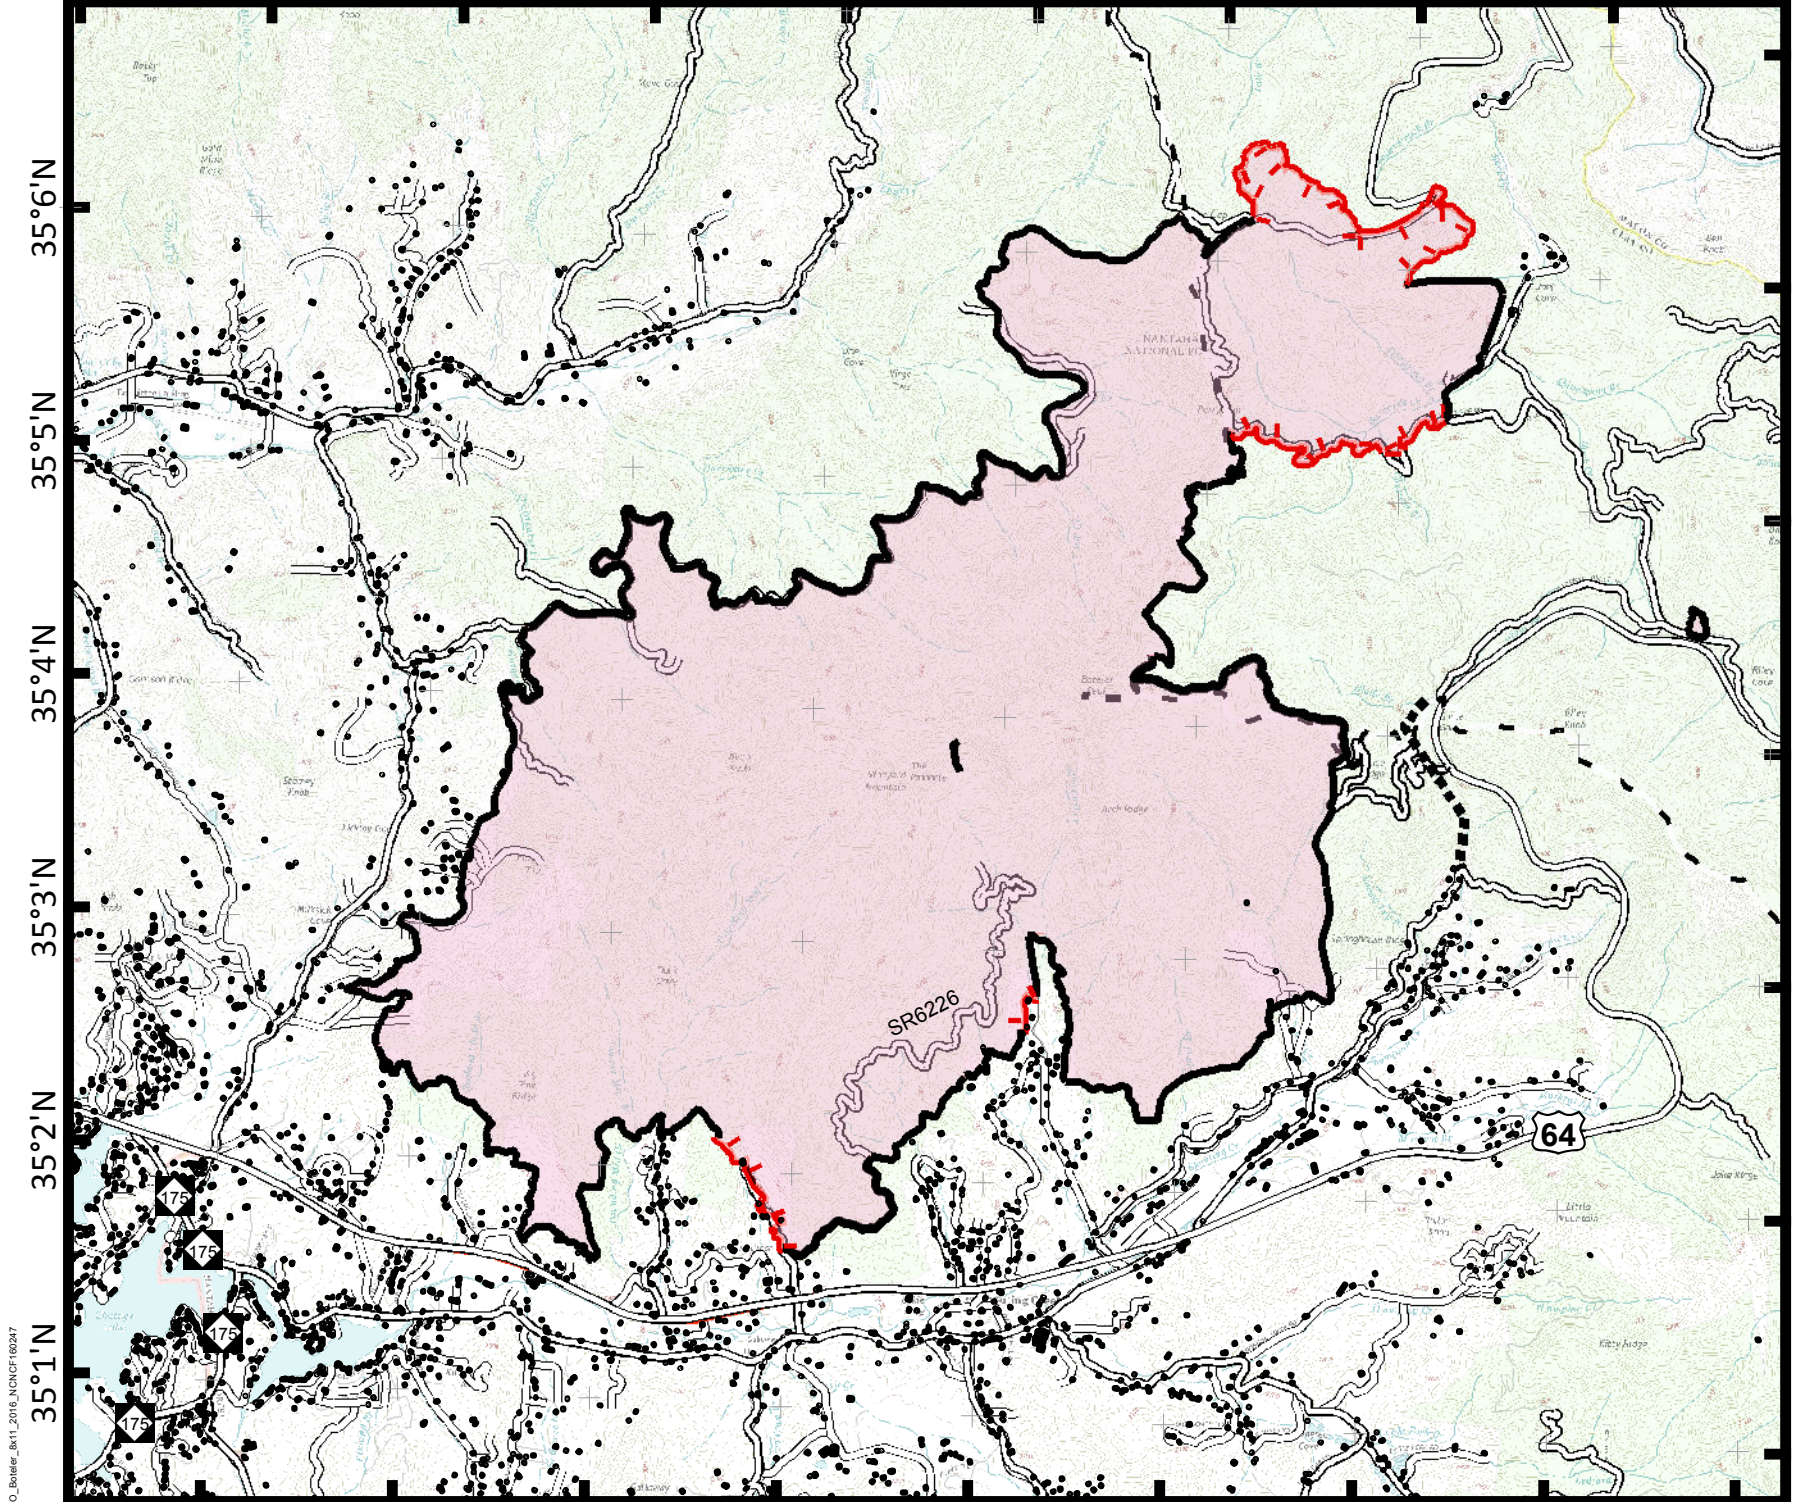

83°45'W 83°44'W 83°43'W 83°42'W 83°41'W 83°40'W 83°39'W 83°38'W 83°37'W

Boteler Fire

11/20/2016
Day Shift

Acres as of 11/19/16
Boteler Fire 9,015 ac

Legend

- Uncontrolled Fire Edge
- Completed Line

11/19/2016 10:33:24 PM
NC StatePlane NAD83 Feet
D. Paris, GISS(T)

PO_Boteler_8x11_2016_NCNCF160247