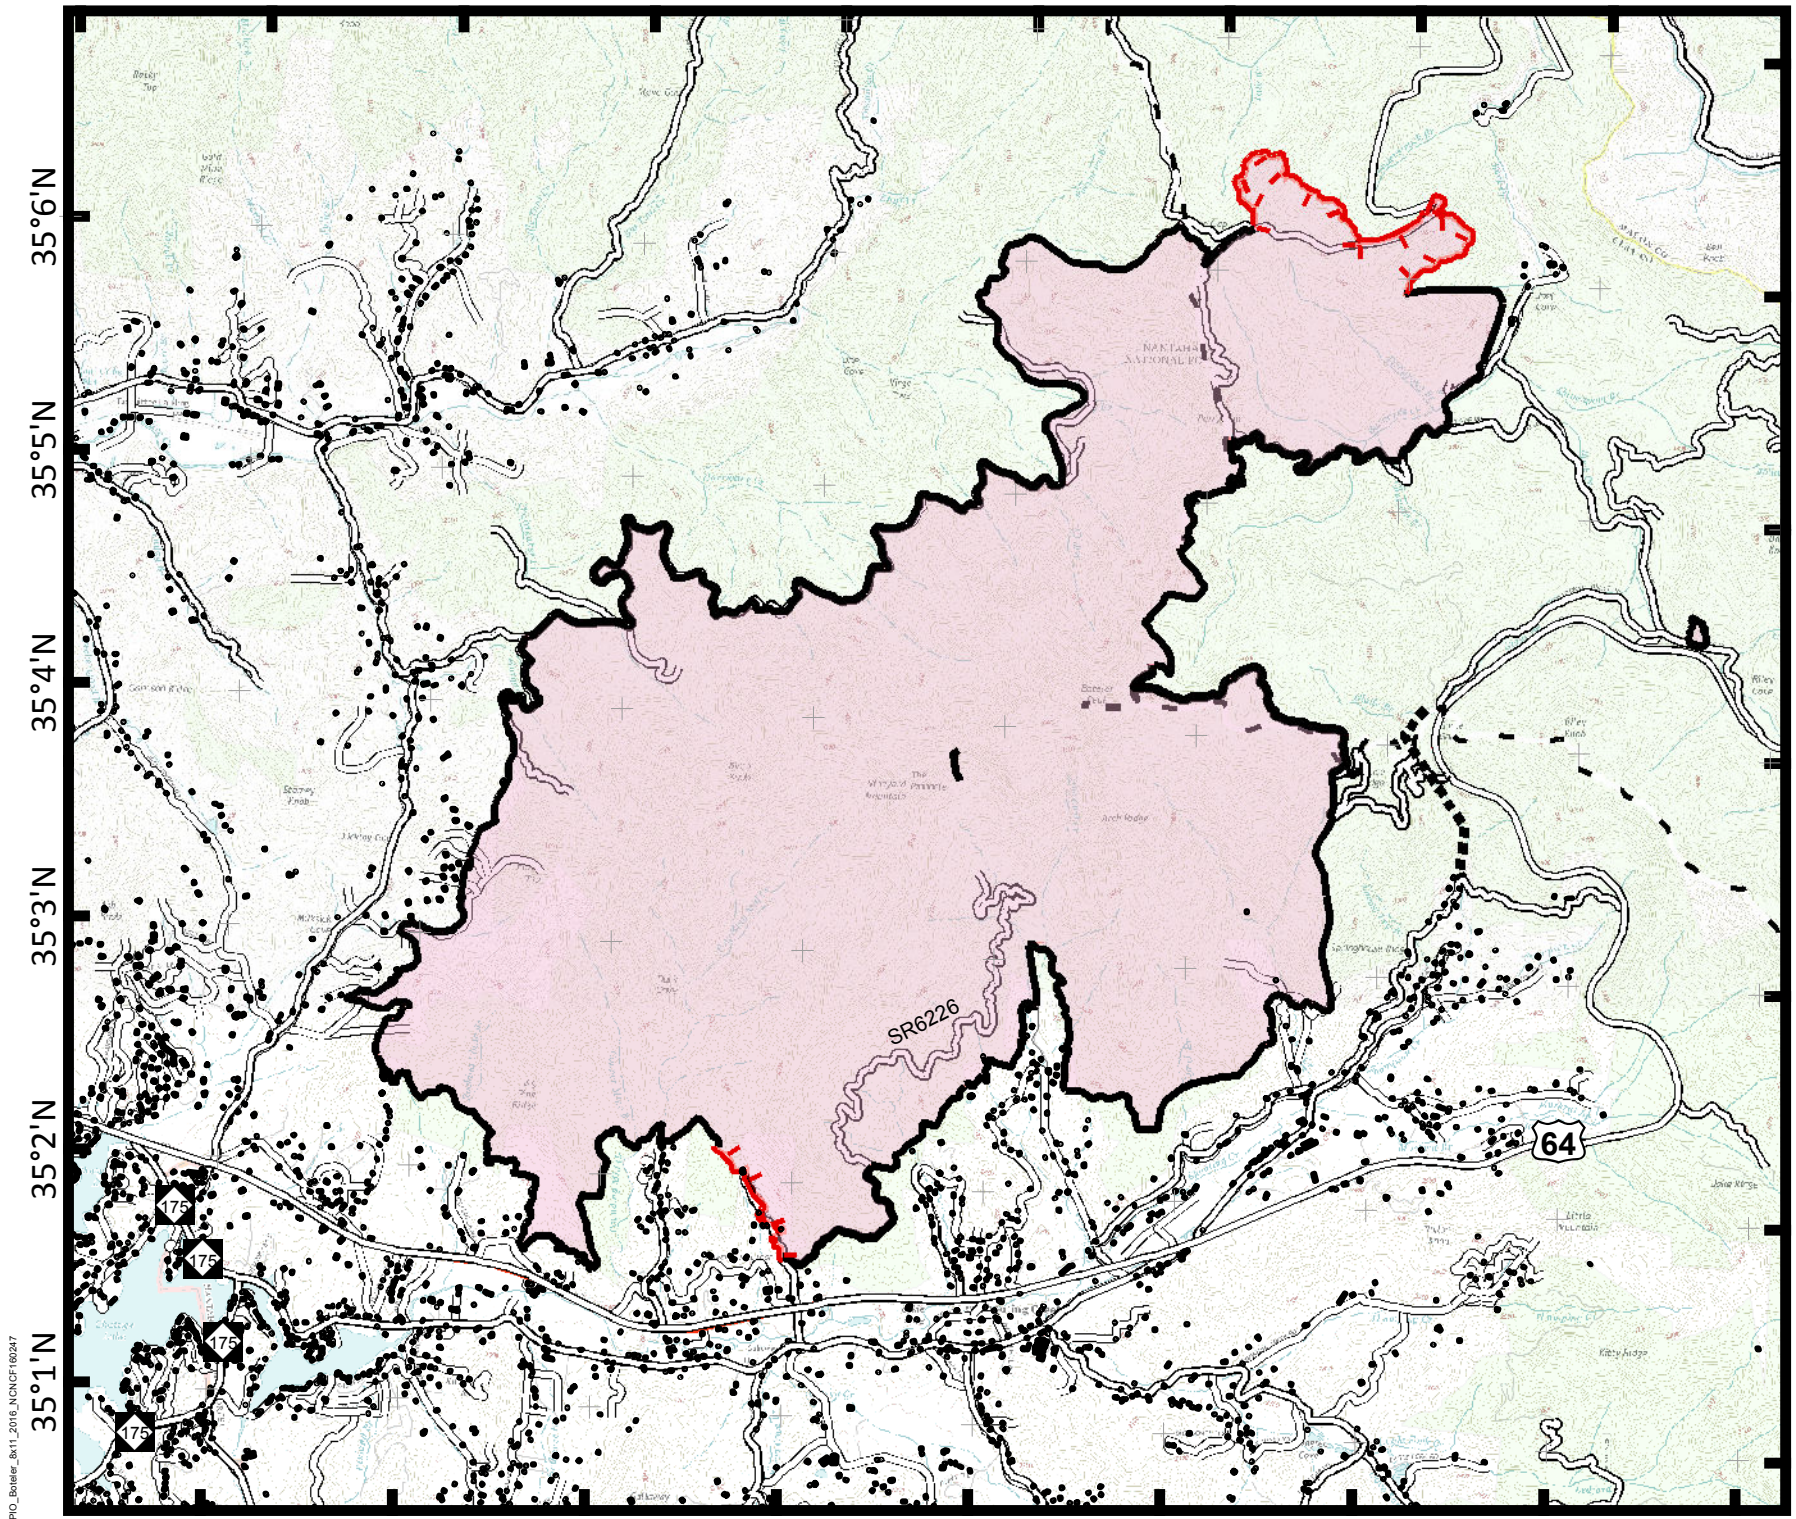

83°45'W 83°44'W 83°43'W 83°42'W 83°41'W 83°40'W 83°39'W 83°38'W 83°37'W

Boteler Fire

11/21/2016
Day Shift

Acres as of 11/20/16
Boteler Fire 9,015 ac

Legend

-  Uncontrolled Fire Edge
-  Completed Line

11/20/2016 9:40:38 PM
NC StatePlane NAD83 Feet
D. Paris, GISS(T)

PIO_Boteler_8x11_2016_NCNCF160247

83°44'W 83°43'W 83°42'W 83°41'W 83°40'W 83°39'W 83°38'W 83°37'W 83°36'W