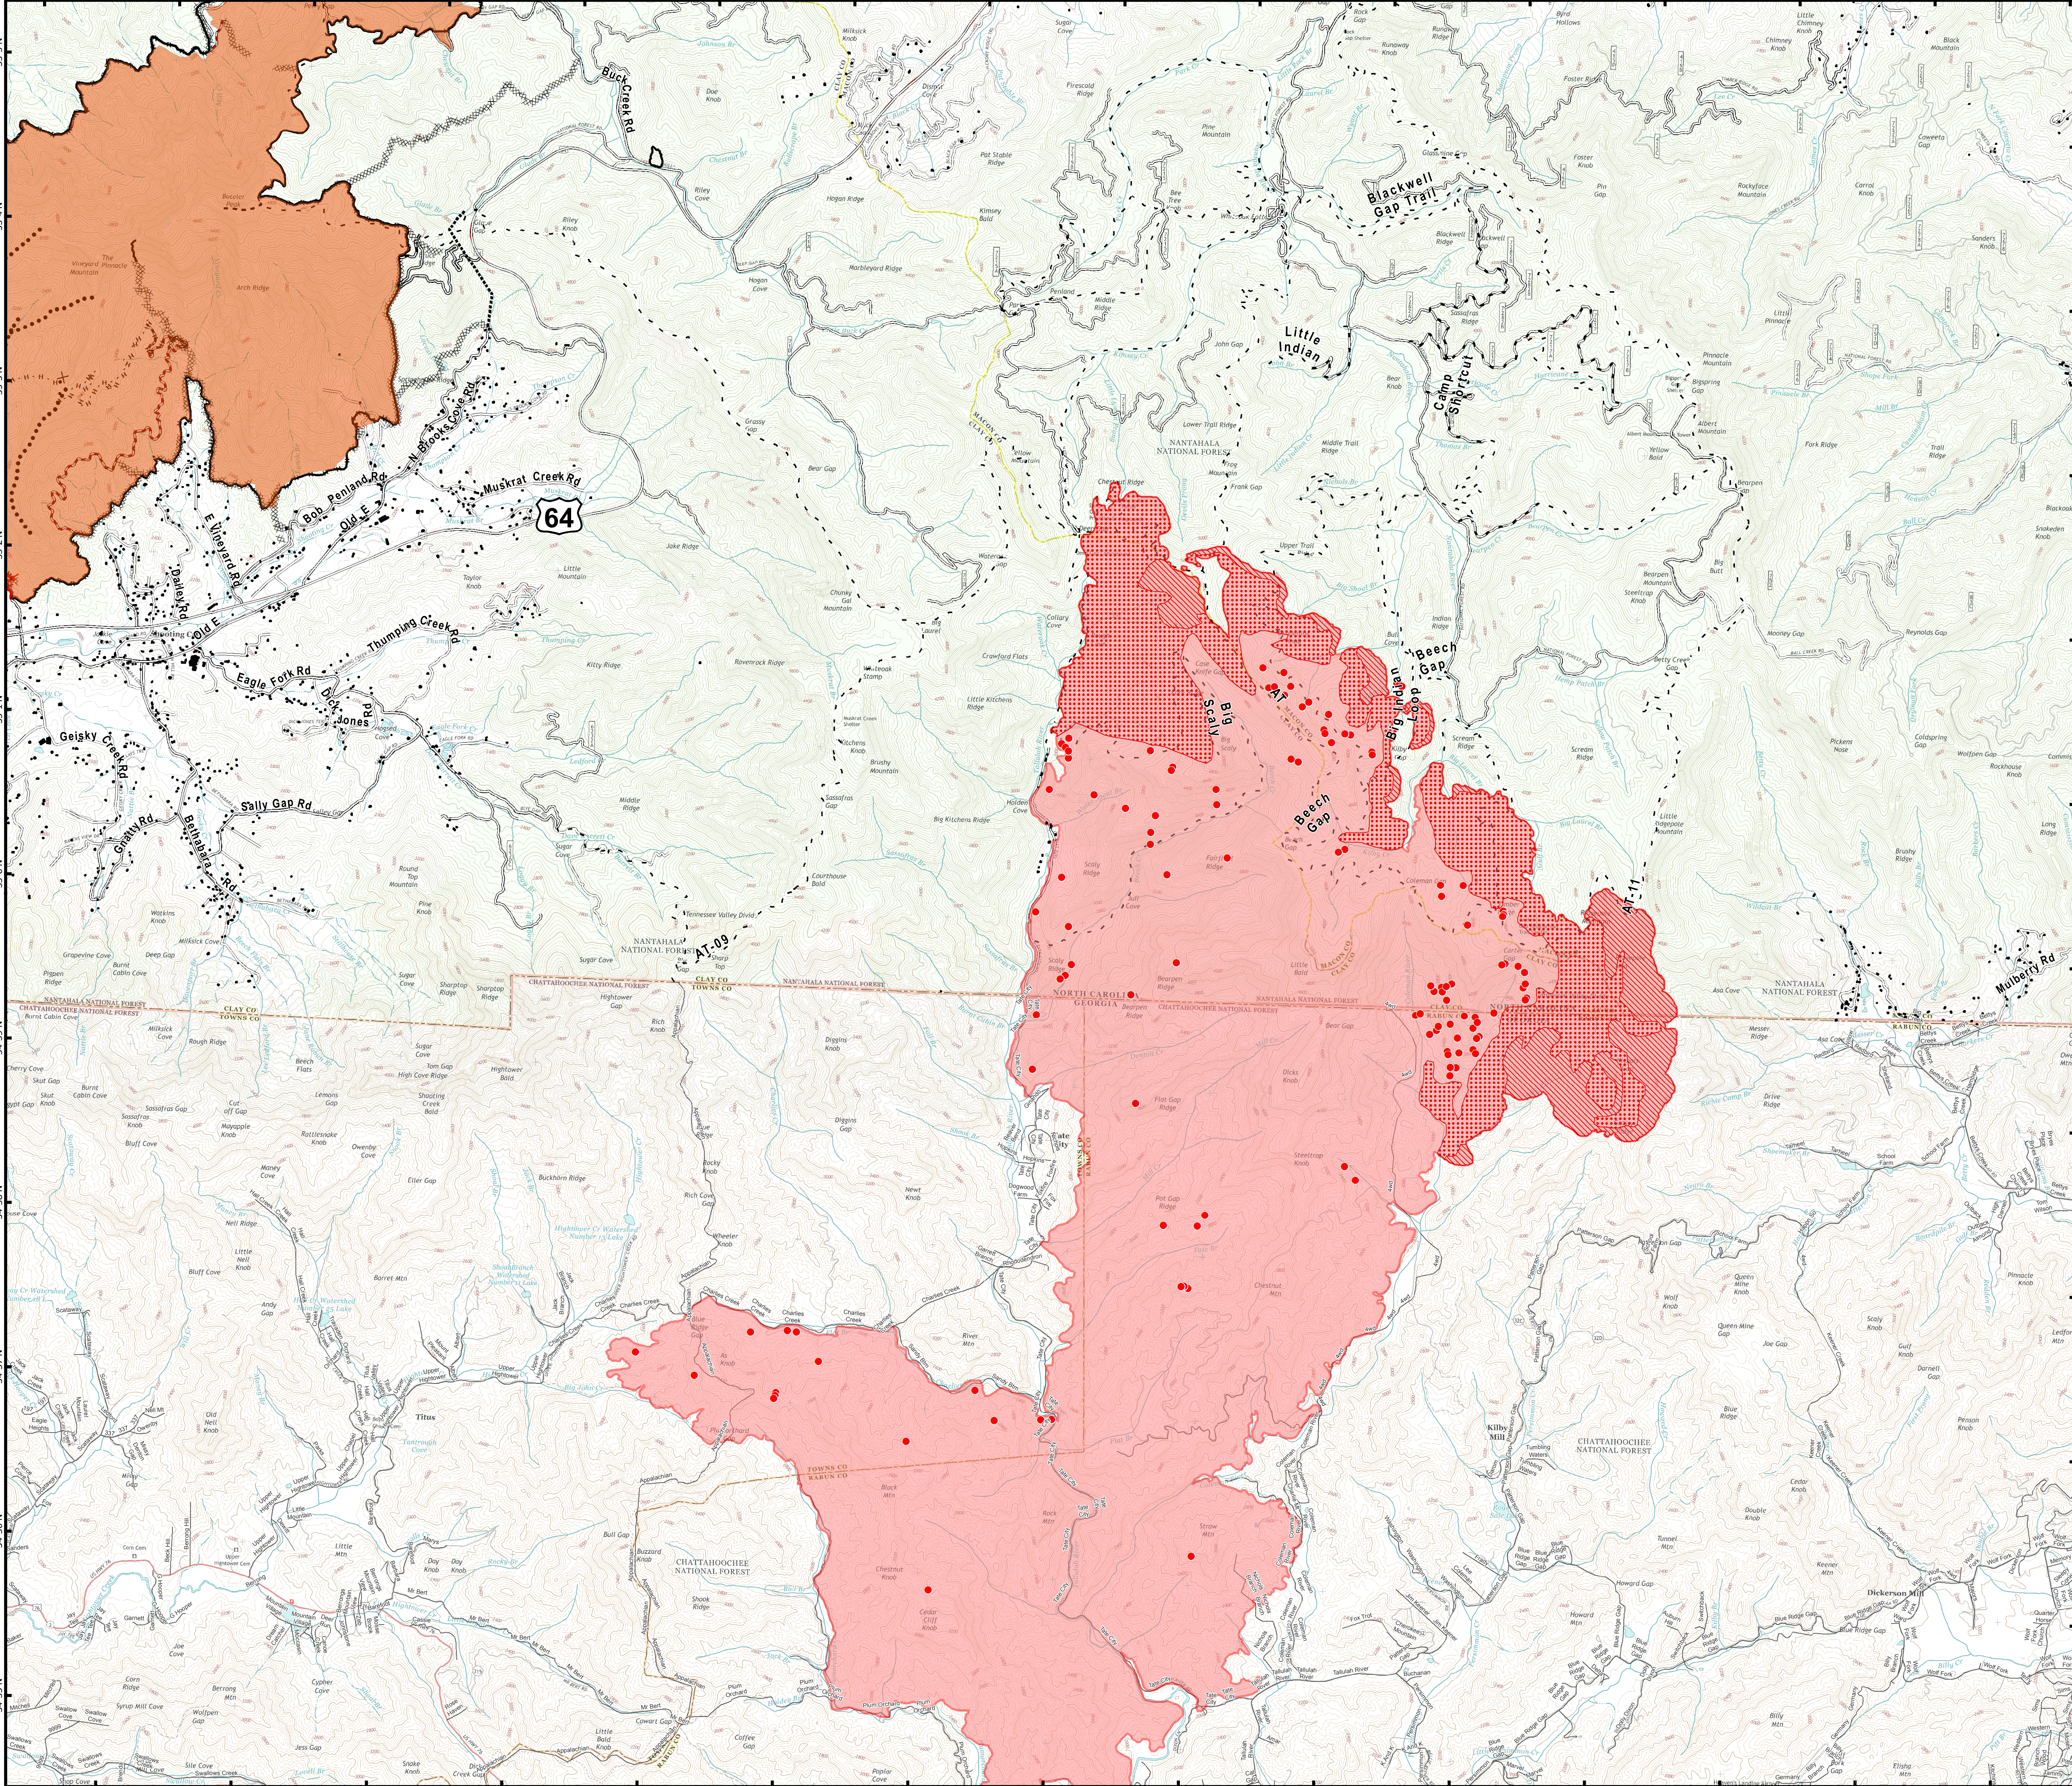

Rock Mt. Fire

11/23/2016
Day Shift

Acres as of 11/22/16
Rock Mt. Fire 16,697 ac

- Uncontrolled Fire Edge
- Completed Dozer Line
- Completed Line
- Hand Line
- Road as Completed Line
- Planned Secondary Line
- Proposed Dozer Line
- Bladed Road
- Power Line
- Trail
- Structure Footprints

IR flown 1902, 11-22-2016

- Boteler Fire
- 11-22-2016 Isolated Heat Sources
- 11-22-2016 Scattered Heat
- 11-22-2016 Intense Heat
- 11-22-2016 Heat Perimeter

Download a GeoPDF

11/23/2016 5:49:00 AM
NC StatePlane NAD83 Feet
D. Paris, GISS(T)

Rock_Mountain_Briefing_ansi_e_land_2016_NCNC160247