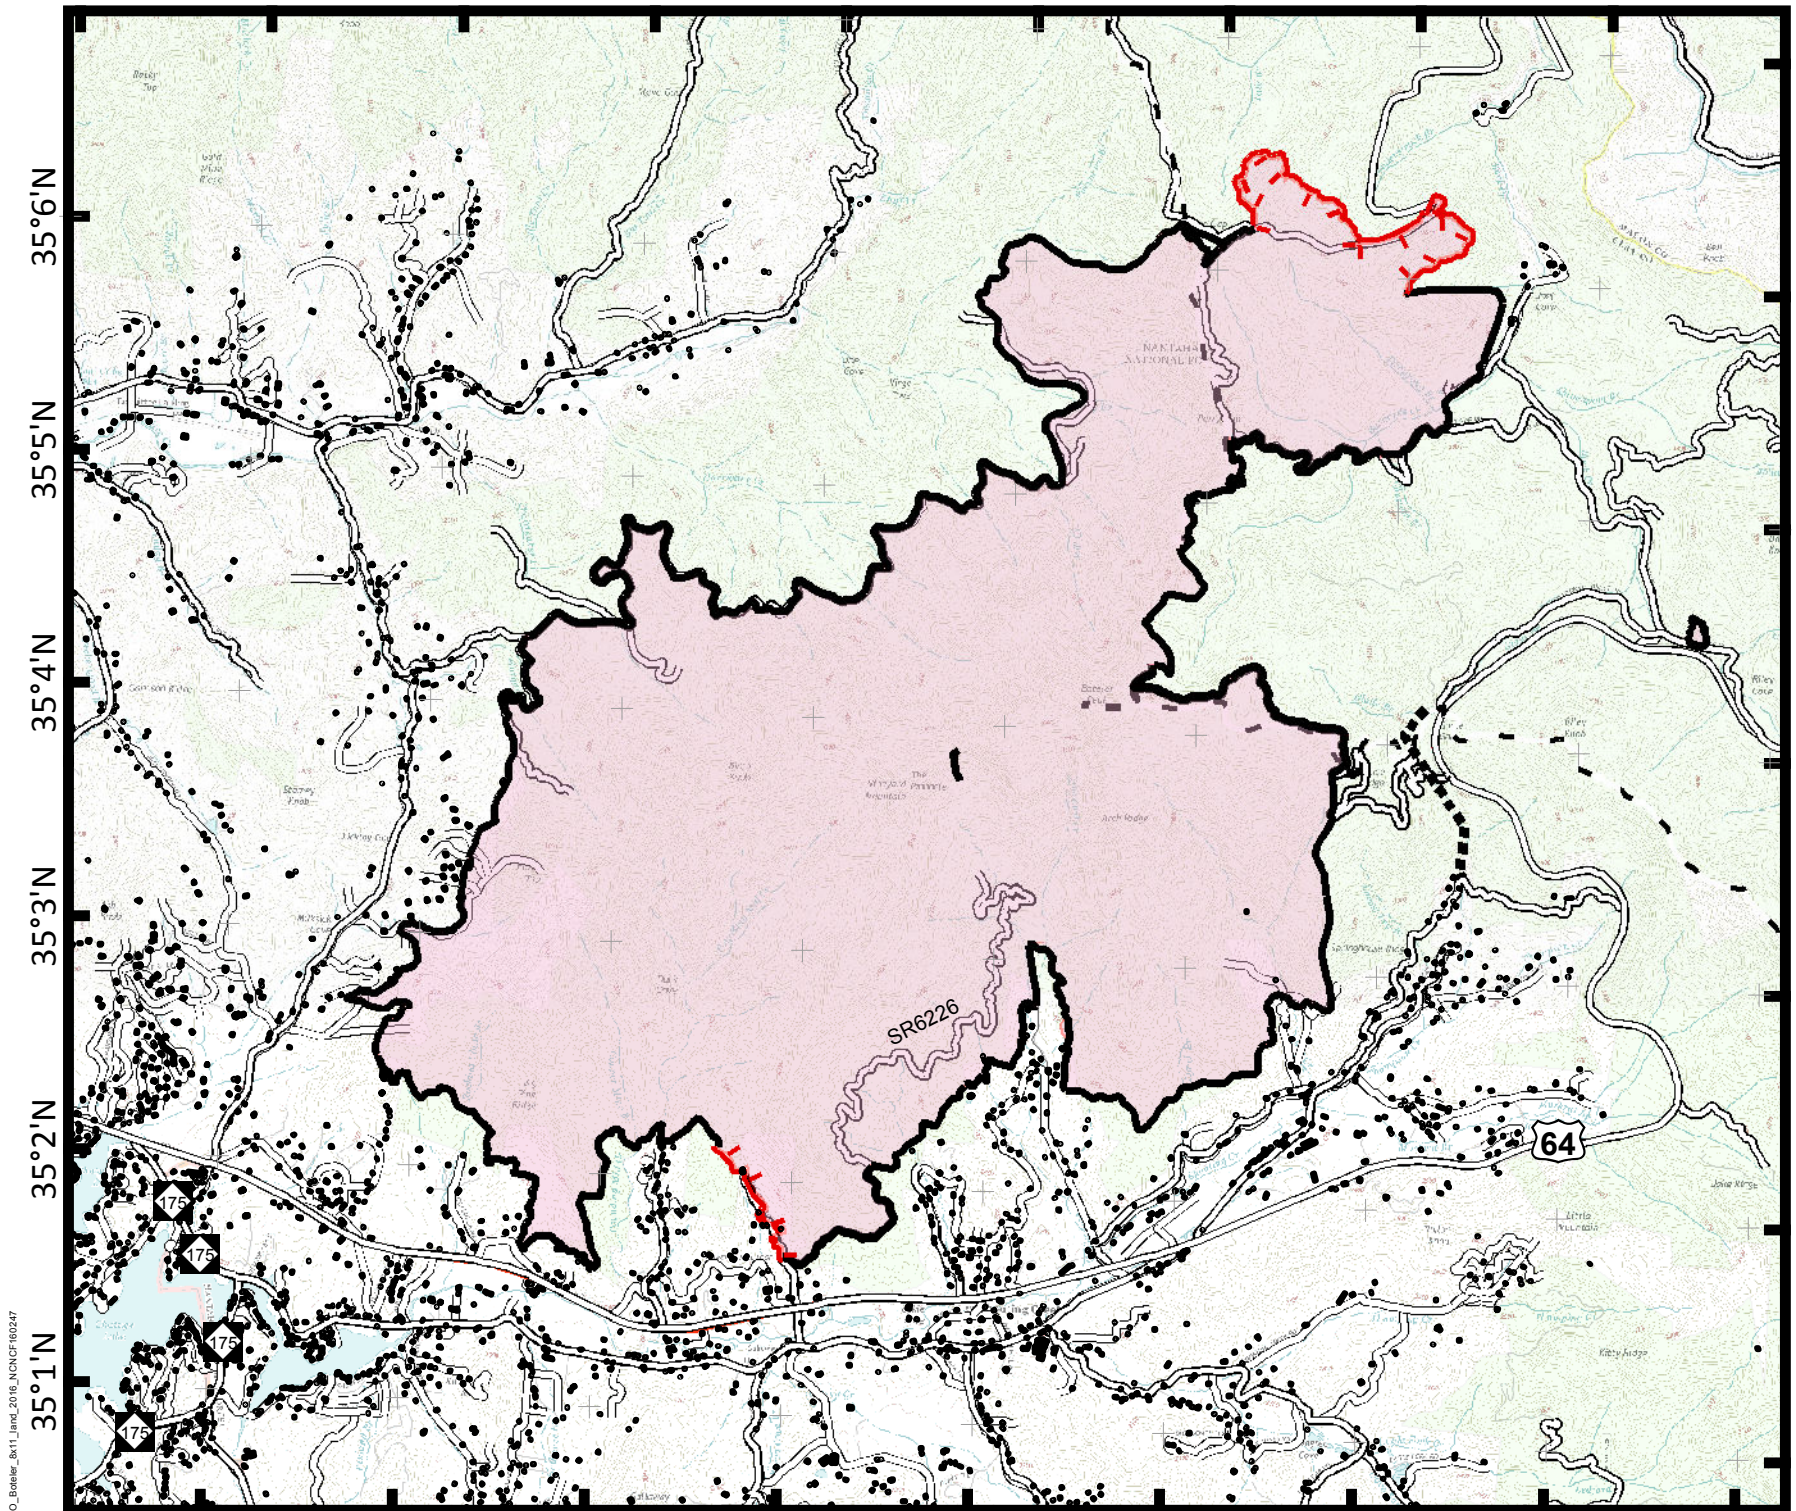

83°45'W 83°44'W 83°43'W 83°42'W 83°41'W 83°40'W 83°39'W 83°38'W 83°37'W

Boteler Fire

11/24/2016
Day Shift

Acres as of 11/23/16
Boteler Fire 9,040 ac

Legend

-  Uncontrolled Fire Edge
-  Completed Line

11/23/2016 8:44:26 PM
NC StatePlane NAD83 Feet
D. Paris, GISS(T)

P:\O_Boteler_8x11_land_2016_NCNCF\80247