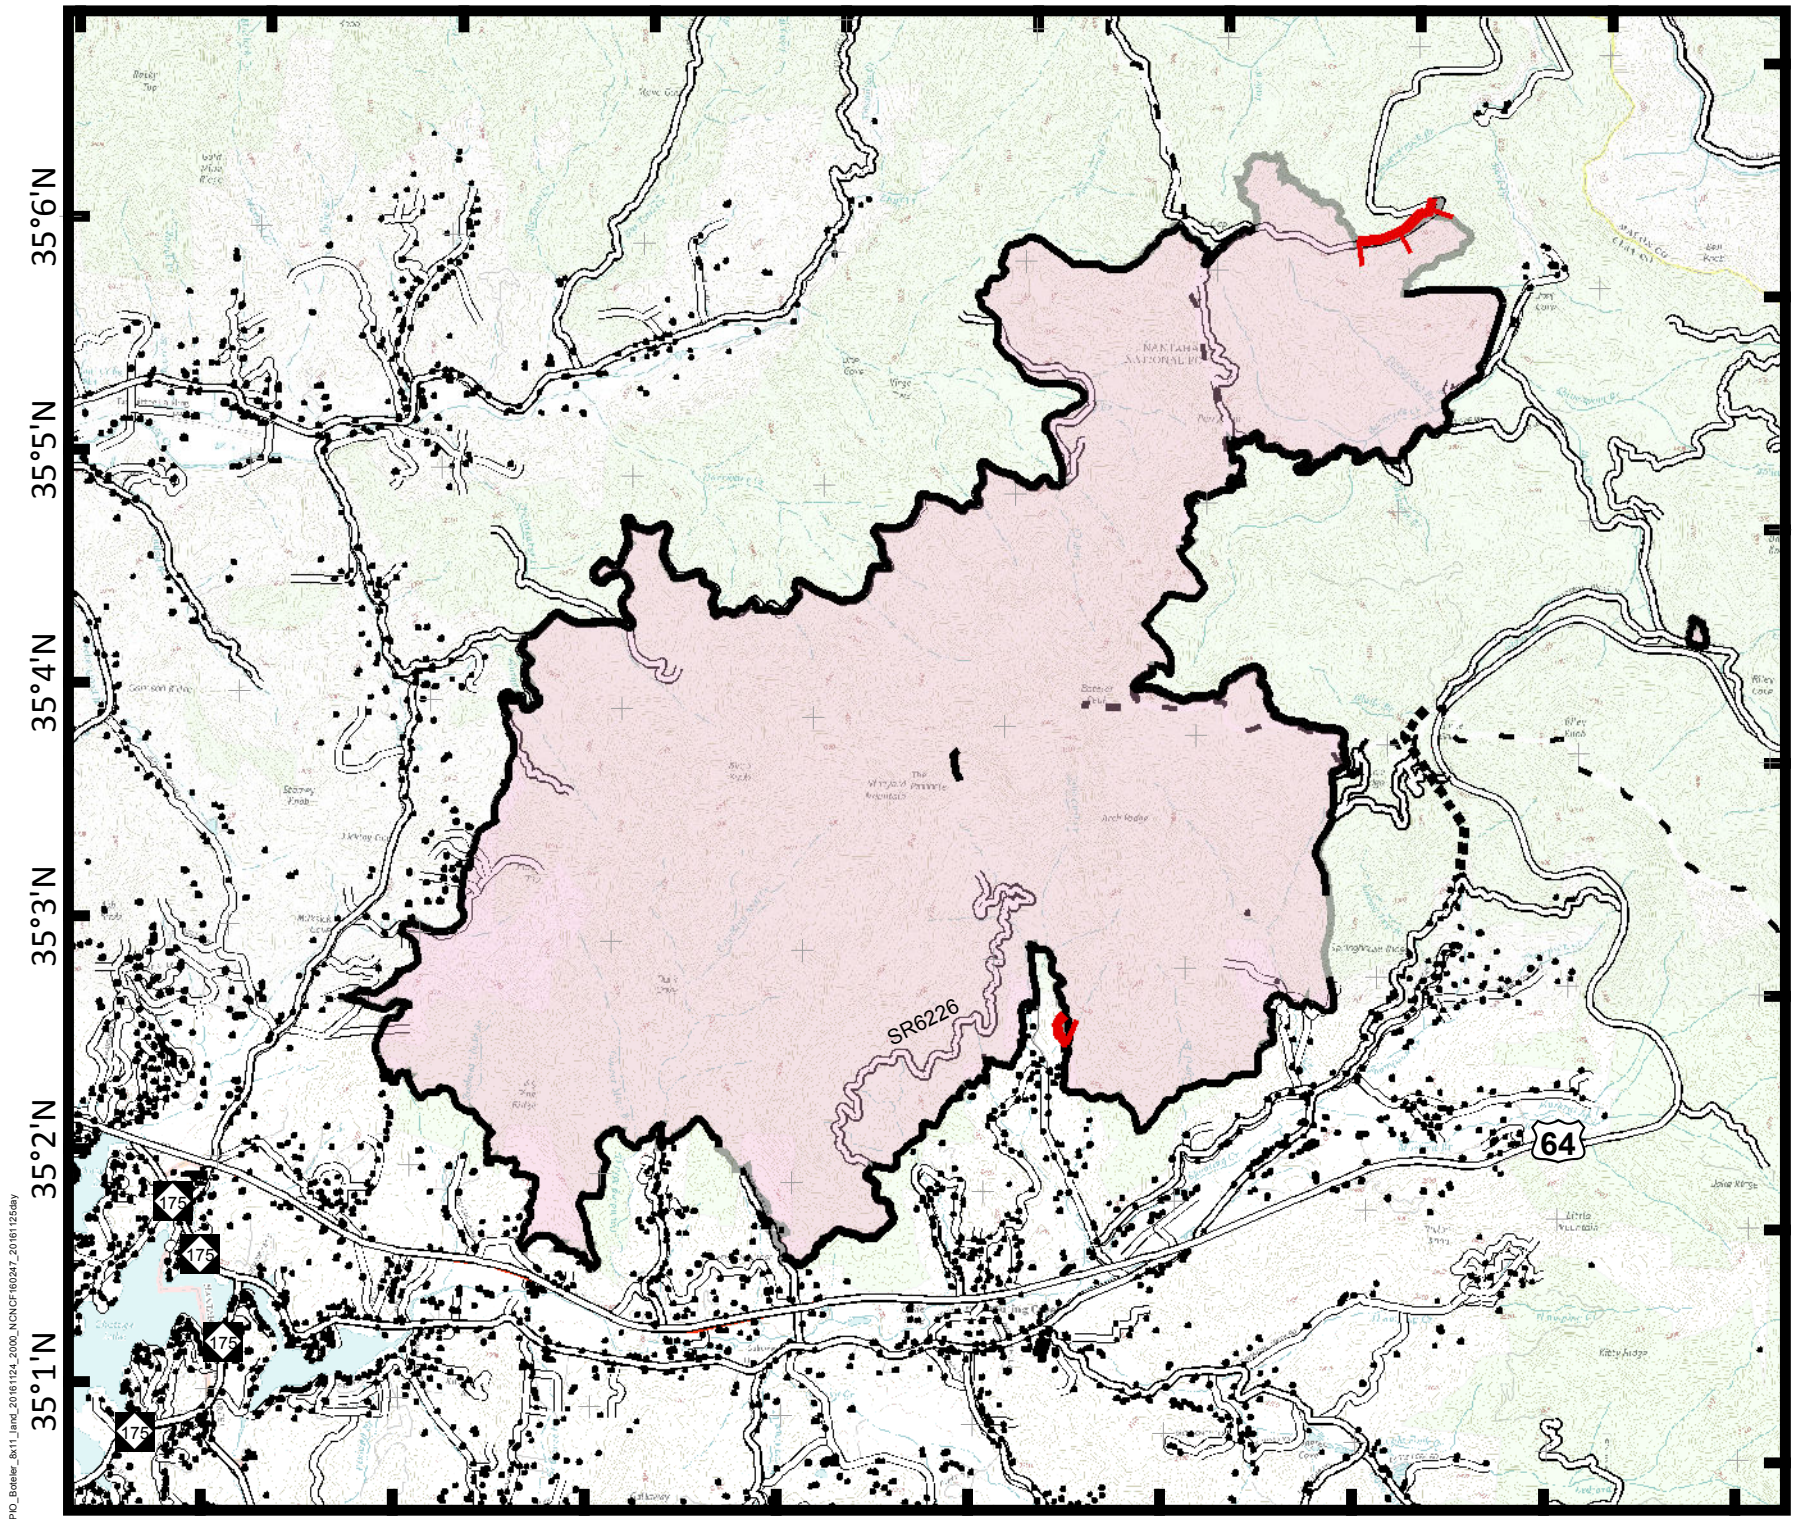

83°45'W 83°44'W 83°43'W 83°42'W 83°41'W 83°40'W 83°39'W 83°38'W 83°37'W

Boteler Fire

11/25/2016
Day Shift

Acres as of 11/24/16
Boteler Fire 9,036 ac

Legend

-  Uncontrolled Fire Edge
-  Completed Line

11/24/2016 8:01:14 PM
NC StatePlane NAD83 Feet
D. Paris, GISS(T)

P:\0_Boteler_Settl_land_20161124_2000_NCHCF160242_20161125day

83°44'W 83°43'W 83°42'W 83°41'W 83°40'W 83°39'W 83°38'W 83°37'W 83°36'W