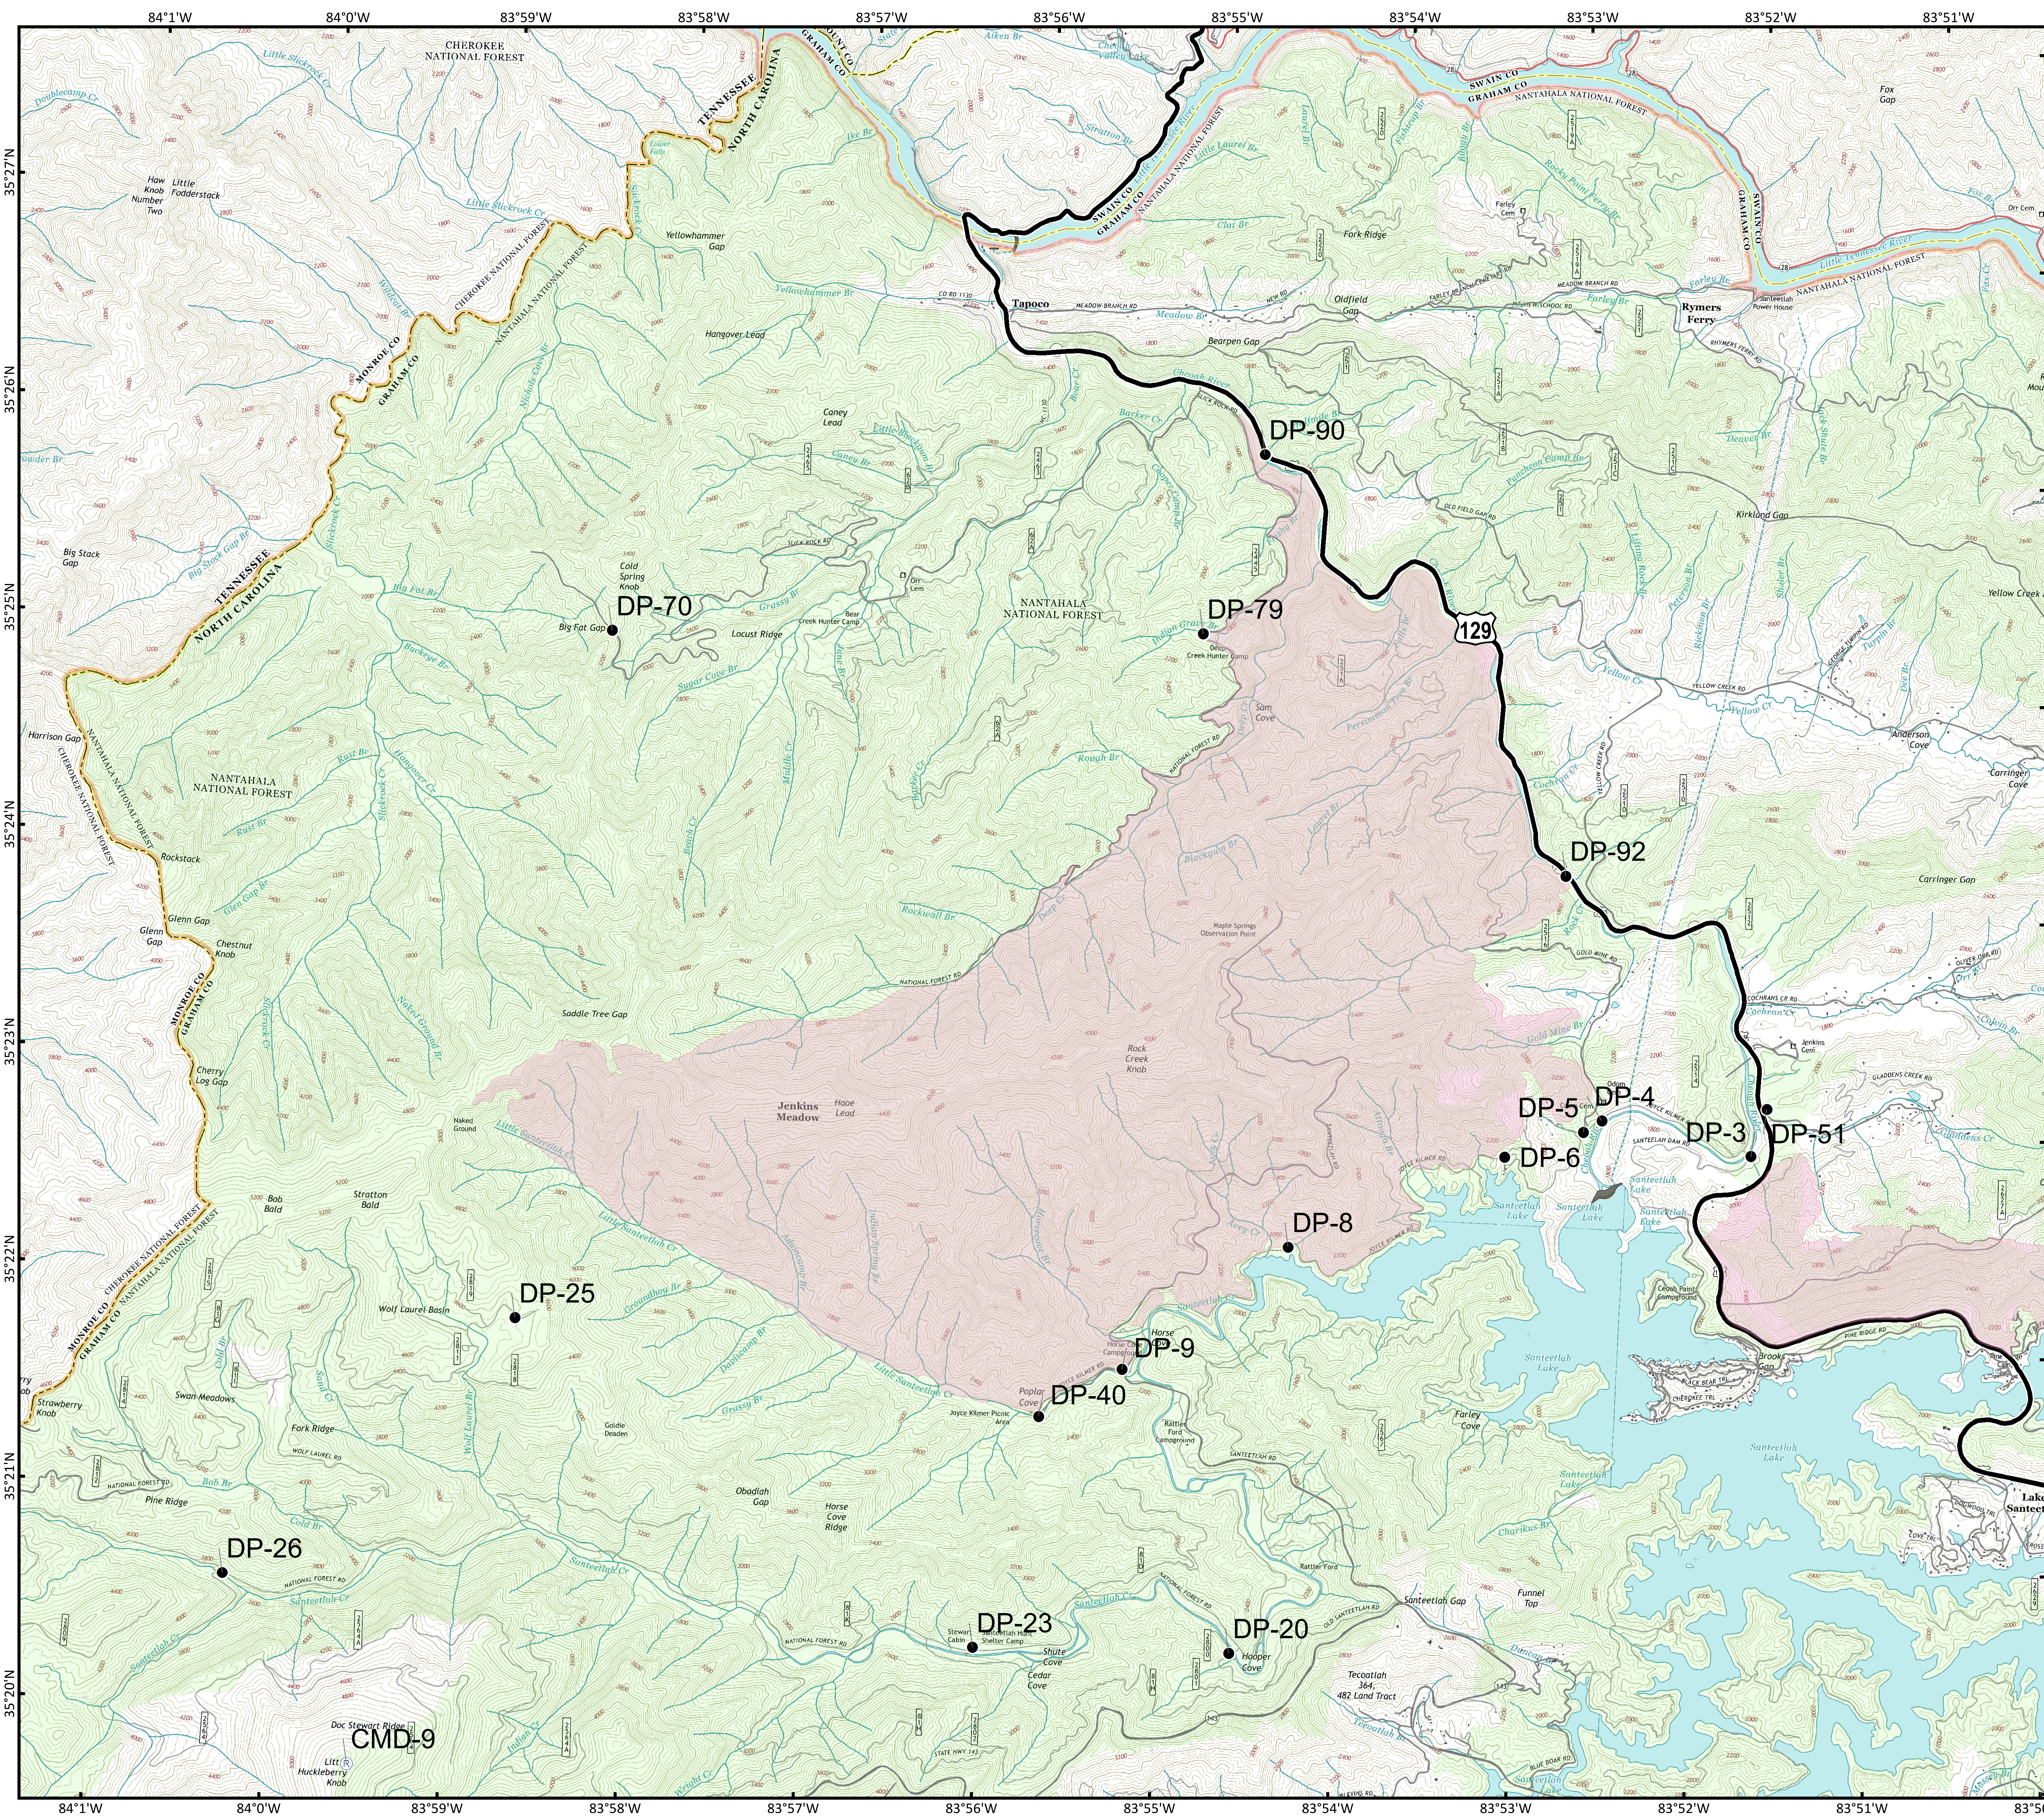

Date: 11/24/2016
comms_MapleSprings_20161124_2040_ansi_0_land_NCNC160295_1125day_BlueTeam

Communications

11/25/2016
Day Shift

Maple Springs

NC-NCF-160295

Approximate
Acres: 7788

- Drop Point
- Ⓡ Repeater
- Wildfire Daily Fire Perimeter
- Trail of Tears
- 1,500 foot Buffer
- Structure

To use a GeoPDF,
install PDF Maps App
by Avenza available for:
Apple,
Android, &
Windows
mobile devices.

Download a GeoPDF

Information shown is based on the
best available data at the time of
map production.

Latest intel: 20161124 @ 2015

20161124 @ 2020
Map Datum: NAD83 Feet
Author: C. McCurdy