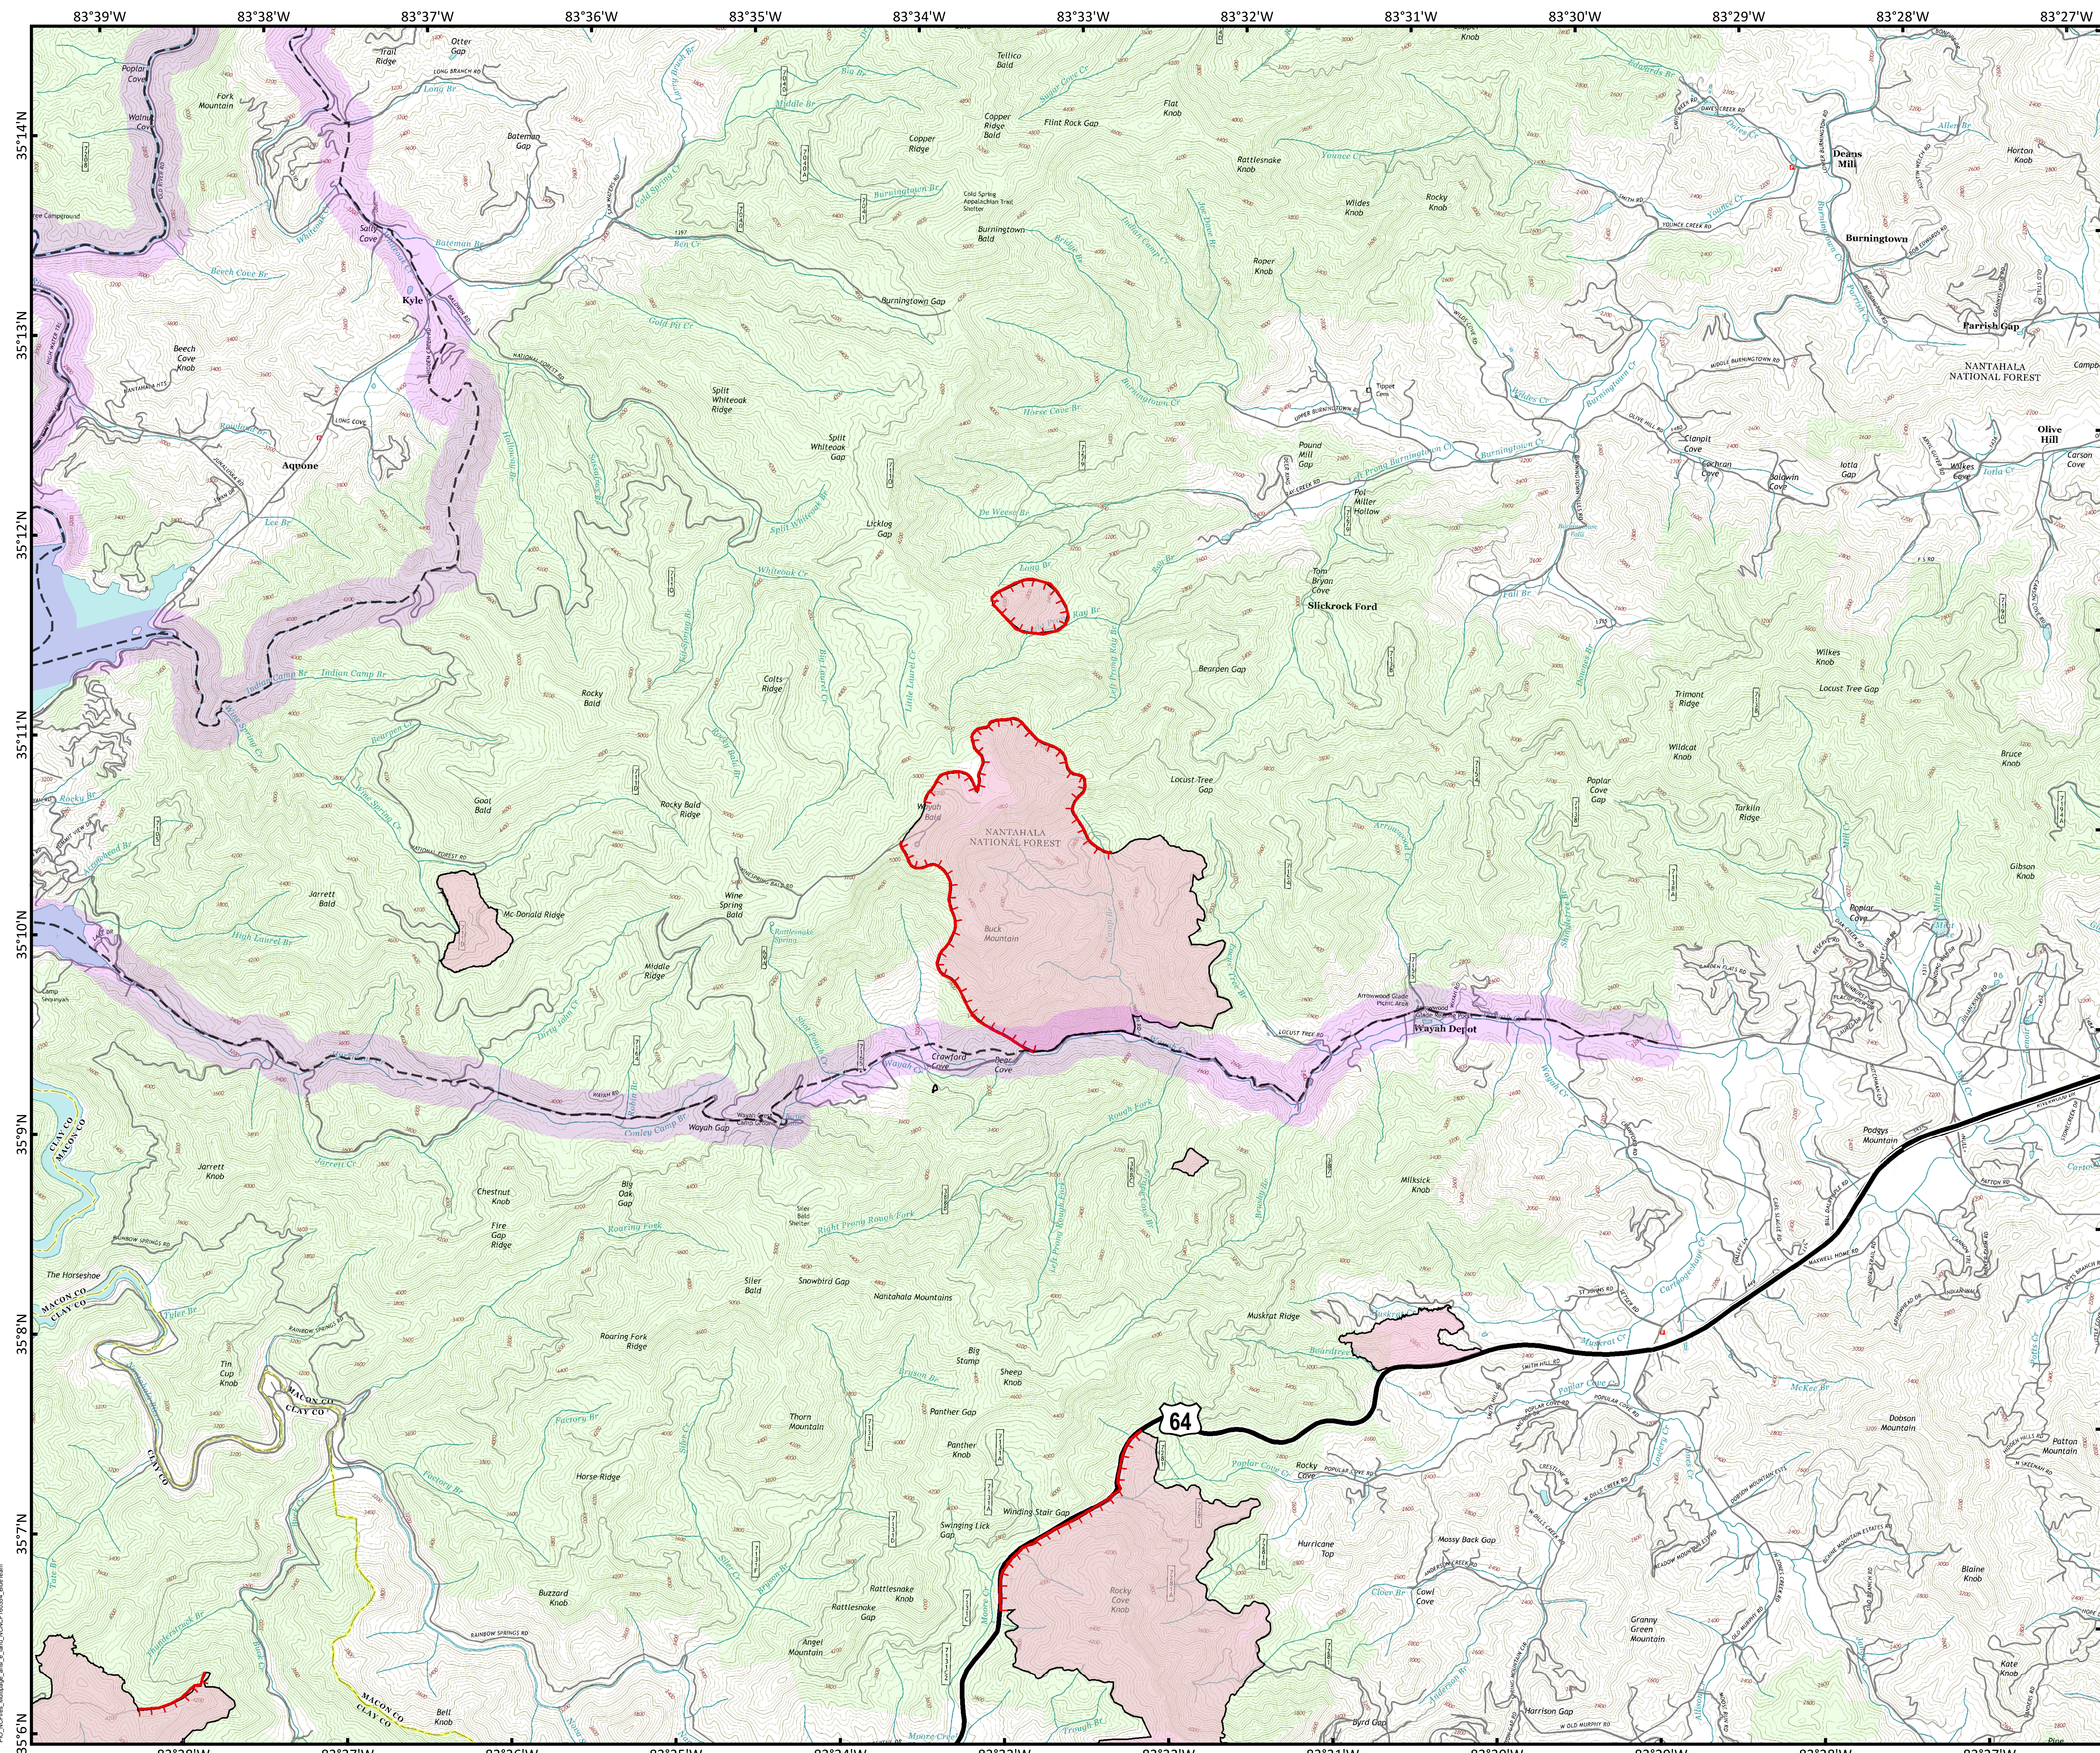

Approximate
Acreage:
1,335

-- Trail of Tears
1,500 foot Buffer

Completed Line Wildfire Uncontrolled Fire Edge

0 0.25 0.5 1 Miles

Information shown is based on the best available data at the time of map production.

Datum: North American 1983
Units: Foot US
Author: Blue Team GIS