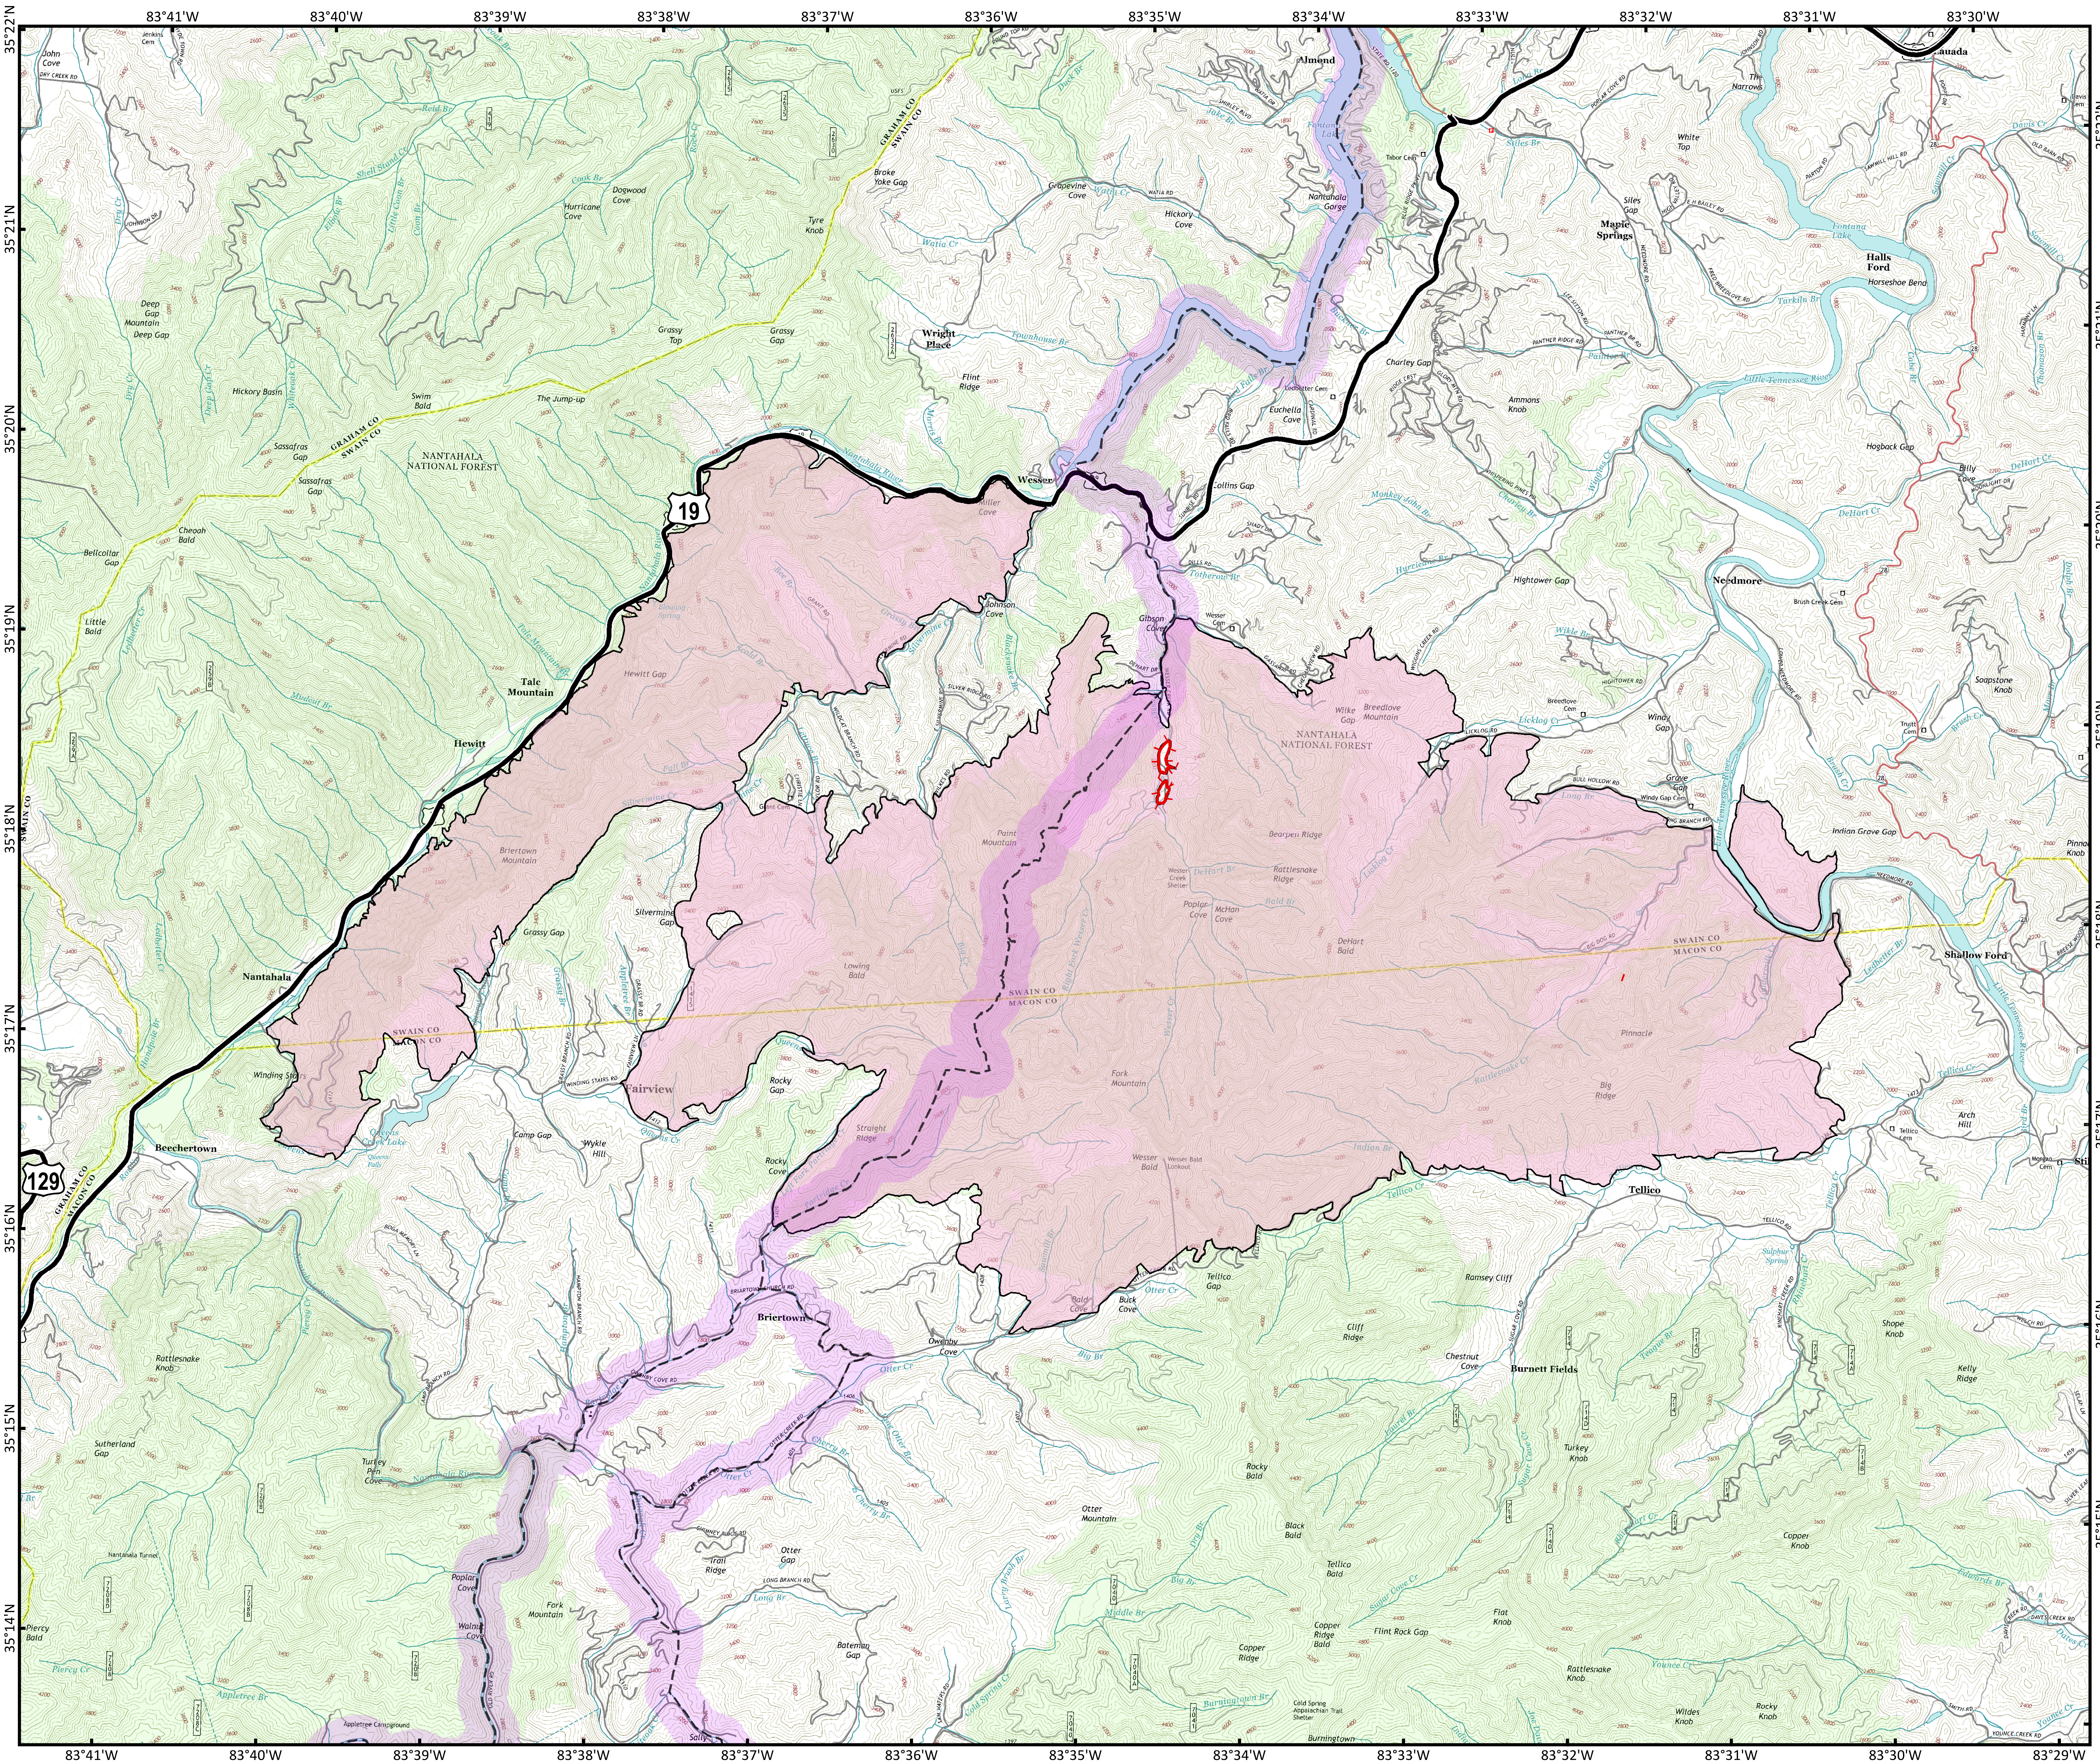

Approximate
Acreage:
13,874

-- Trail of Tears
1,500 foot Buffer

Completed Line Uncontrolled Fire Edge

0 0.25 0.5 1 Miles

Information shown is based on the best available data at the time of map production.

Datum: North American 1983
Units: Foot US
Author: Blue Team GIS