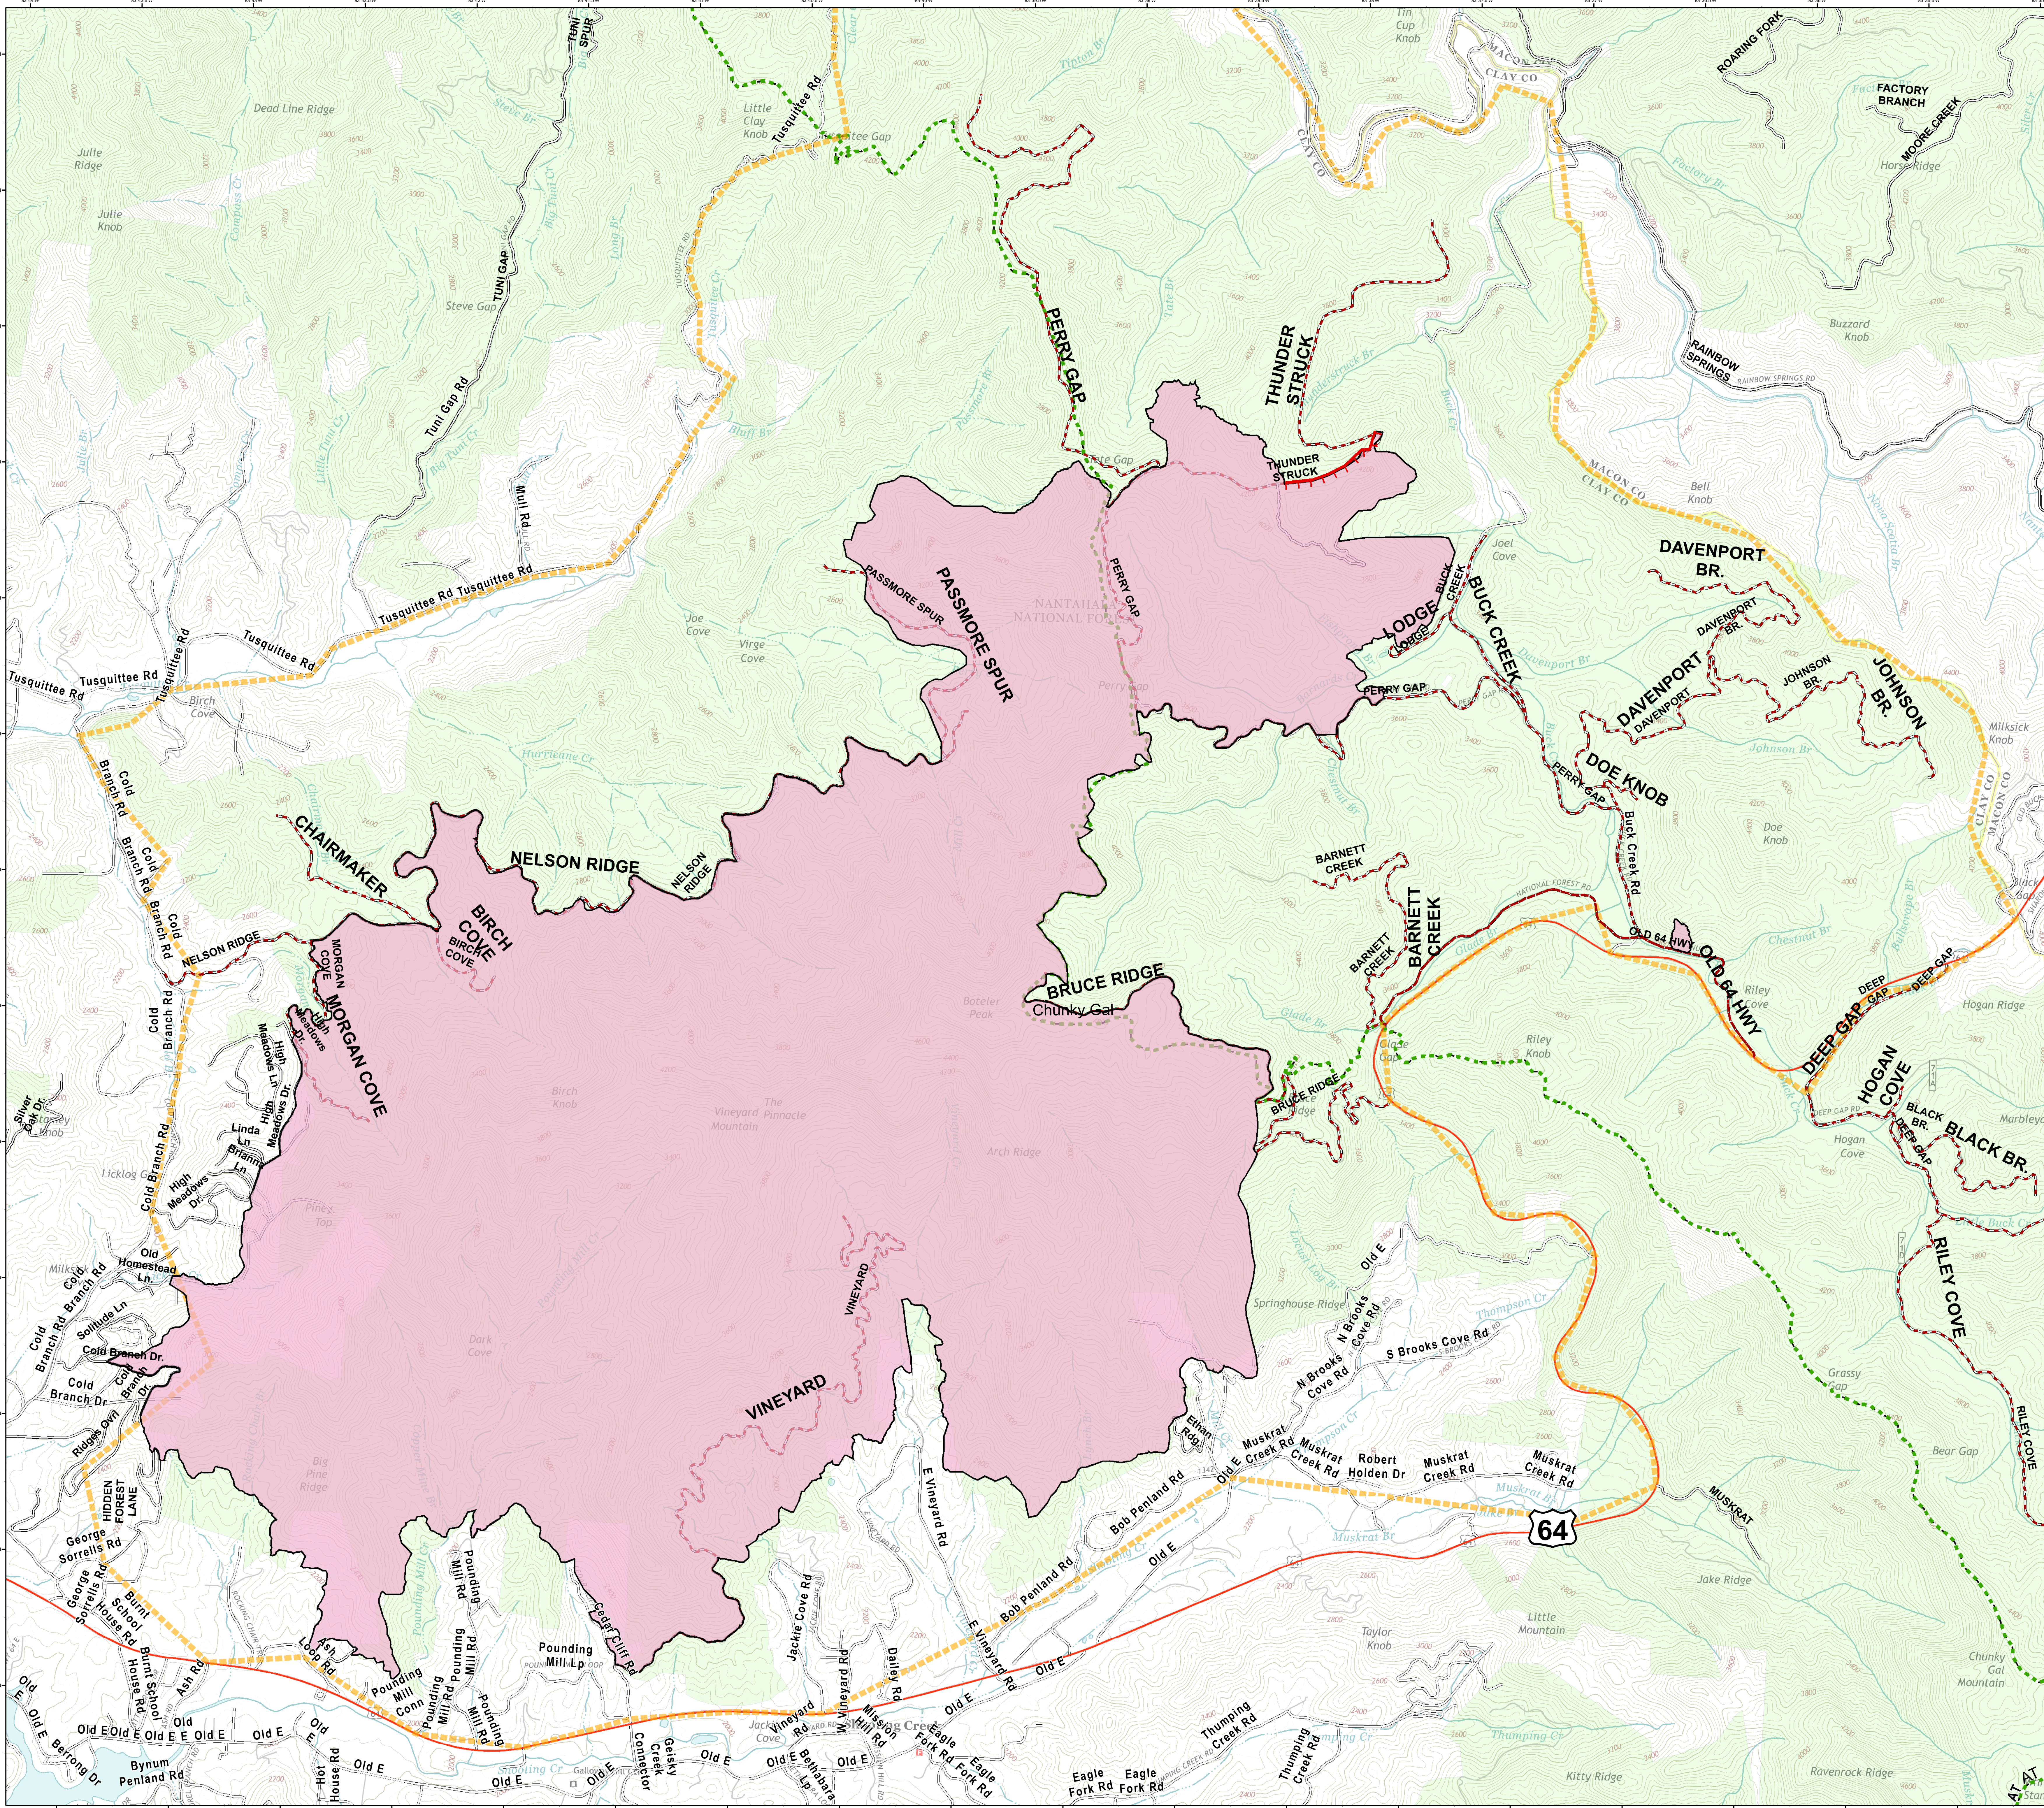

Boteler Fire

NC-NCF-160247

Road Closures

11/26/2016
Day Shift

- Uncontrolled Fire Edge
- Completed Line
- Fire Polygon
- Road Closure Area
- Closed Trails
- Closed Roads

To use a GeoPDF, Install PDF Maps App, by Avenza, available for Apple, Android & Windows Mobile Devices

Information Shown is based on the best available data at the time of map production

11/26/2016 12:09:14 AM
NC StatePlane NAD83 Feet
D. Paris, GISS(T)

RD_Closures_Points_Closed_2016_Boteler_NCNC160247