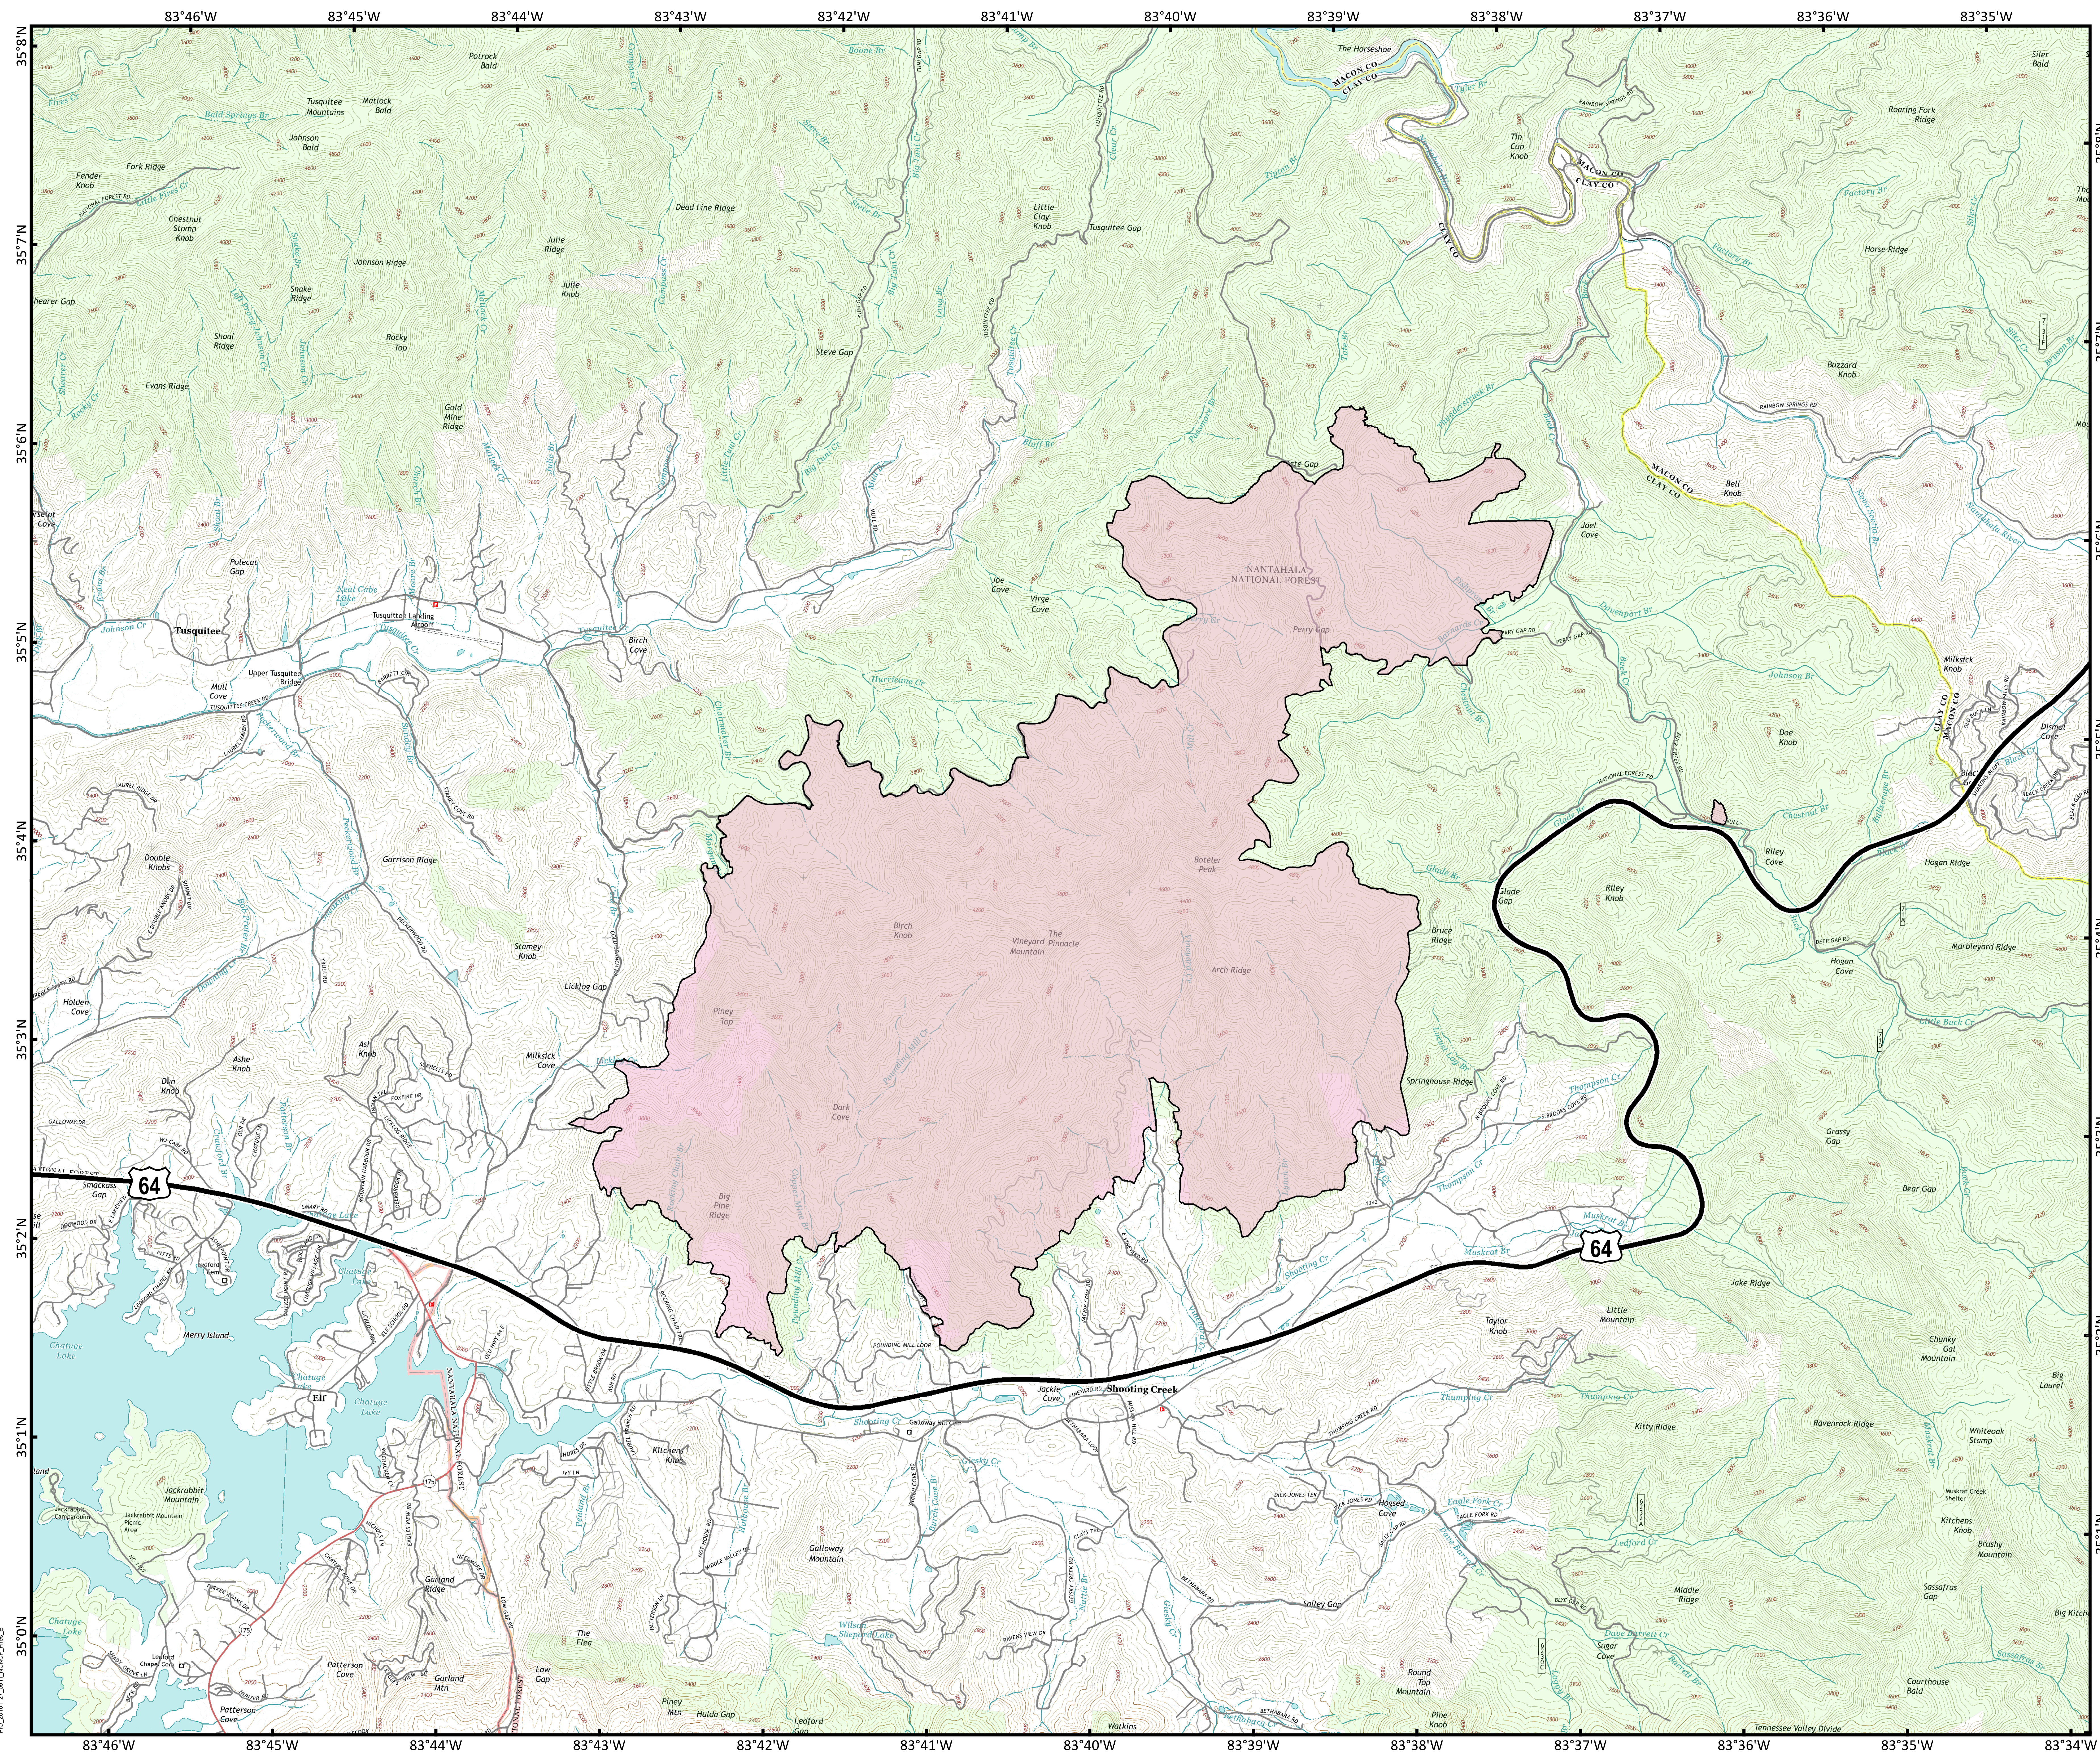

# Boteler

11/27/2016

Approximate  
Acreage:  
9,015

Completed Line  Uncontrolled Fire Edge

0 0.25 0.5 1 Miles

Information shown is based on the best available data at the time of map production.

Datum: North American 1983  
Units: Foot US  
Author: Blue Team GIS