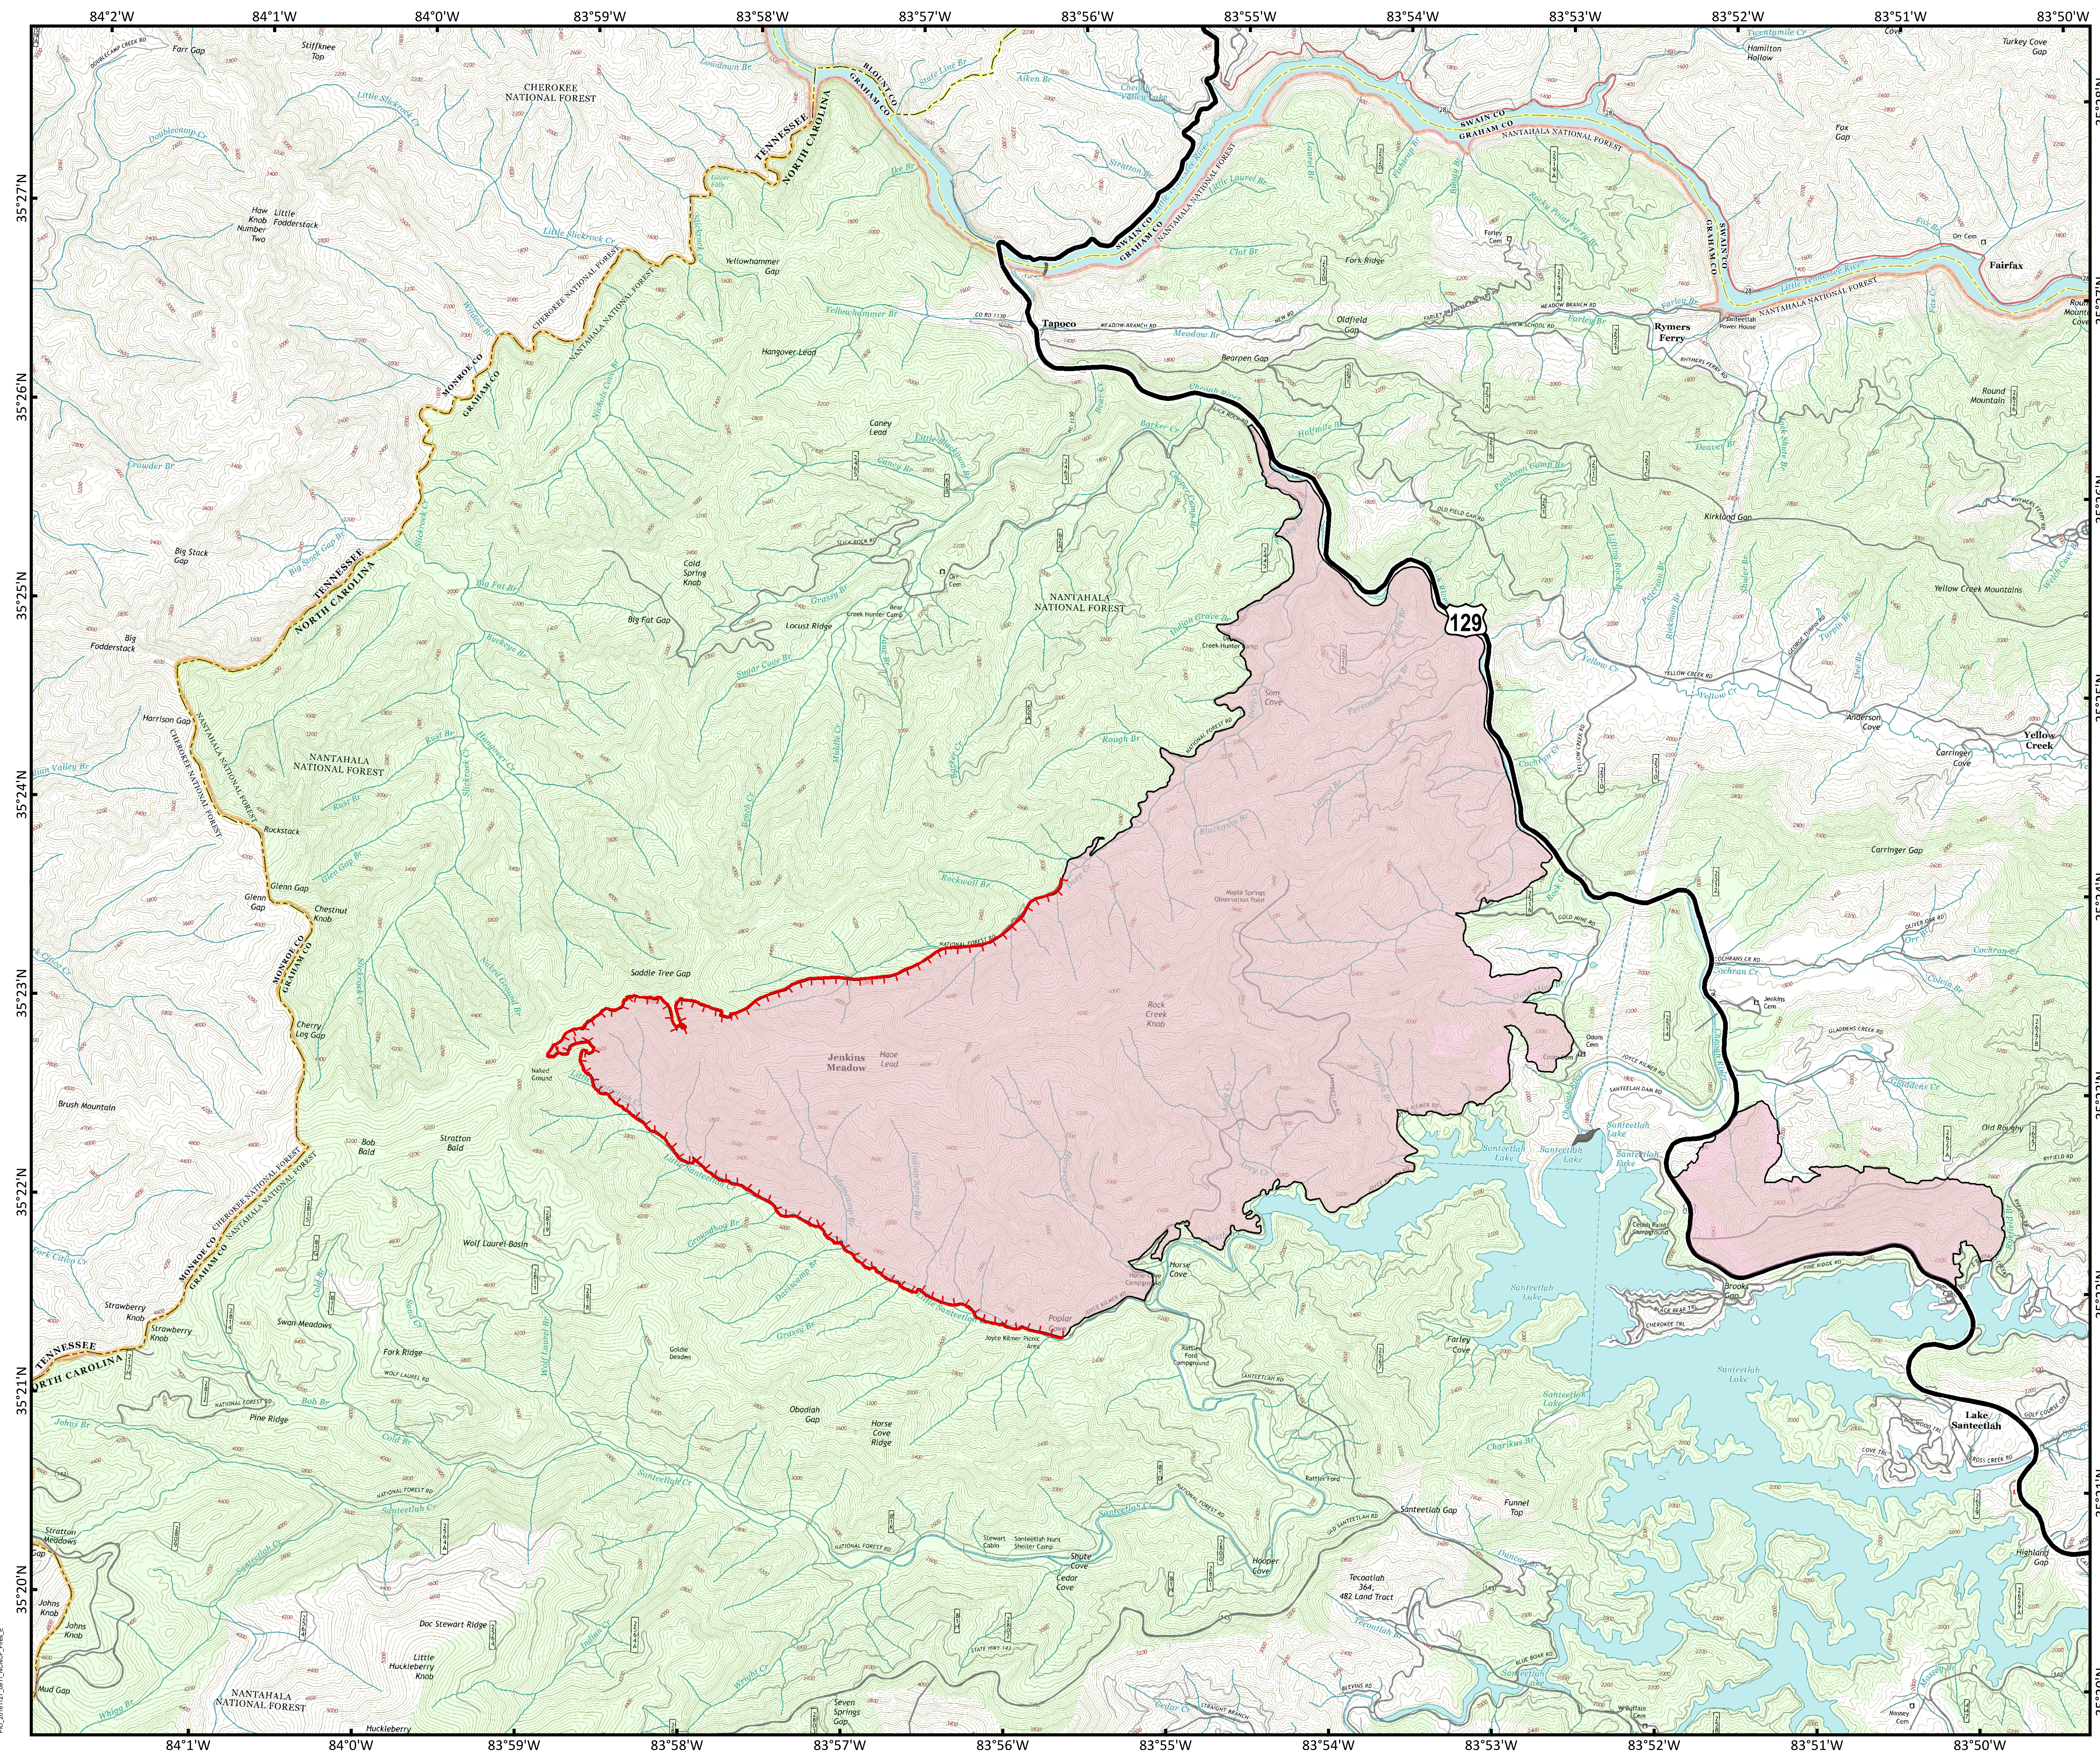

Information Containment

Maple Springs

11/27/2016

Approximate
Acreage:
7,779

0 0.25 0.5 1 Miles

Information shown is based on the best available data at the time of map production.

Datum: North American 1983
Units: Foot US
Author: Blue Team GIS