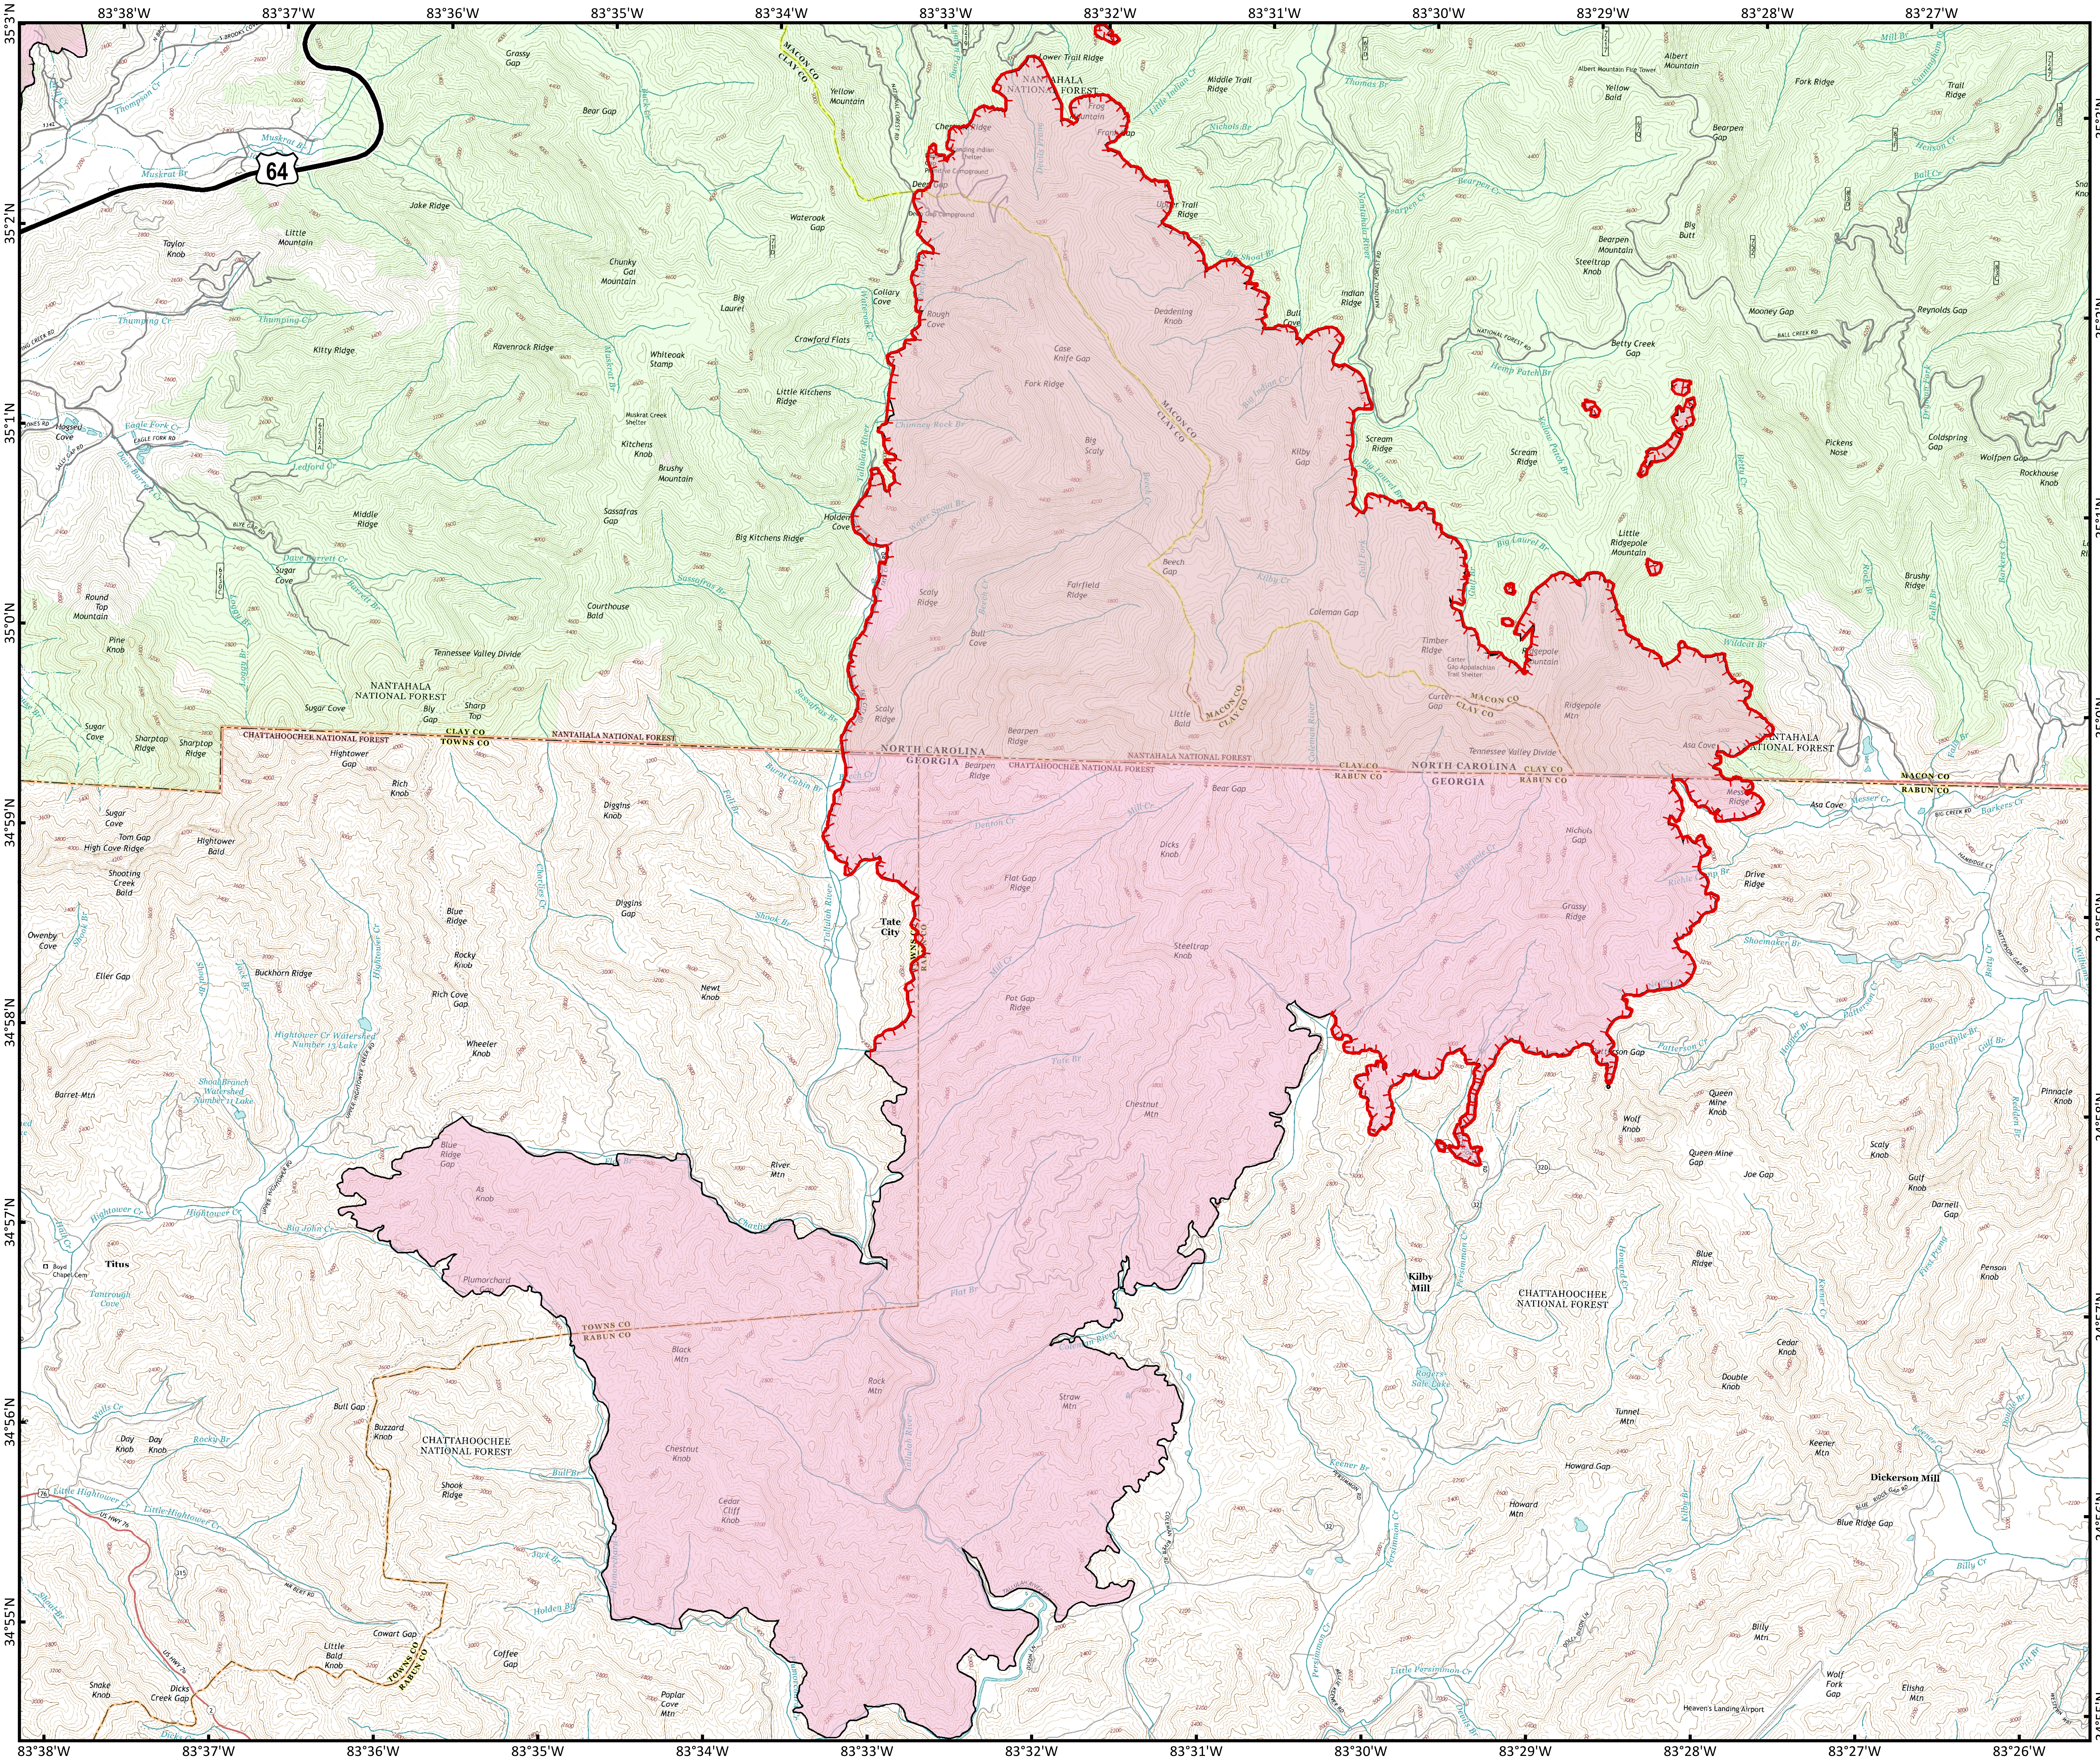

Information Containment

Rock Mountain

11/27/2016

Approximate
Acreage:
19,169

0 0.25 0.5 1 Miles

Information shown is based on the best available data at the time of map production.

Datum: North American 1983
Units: Foot US
Author: Blue Team GIS