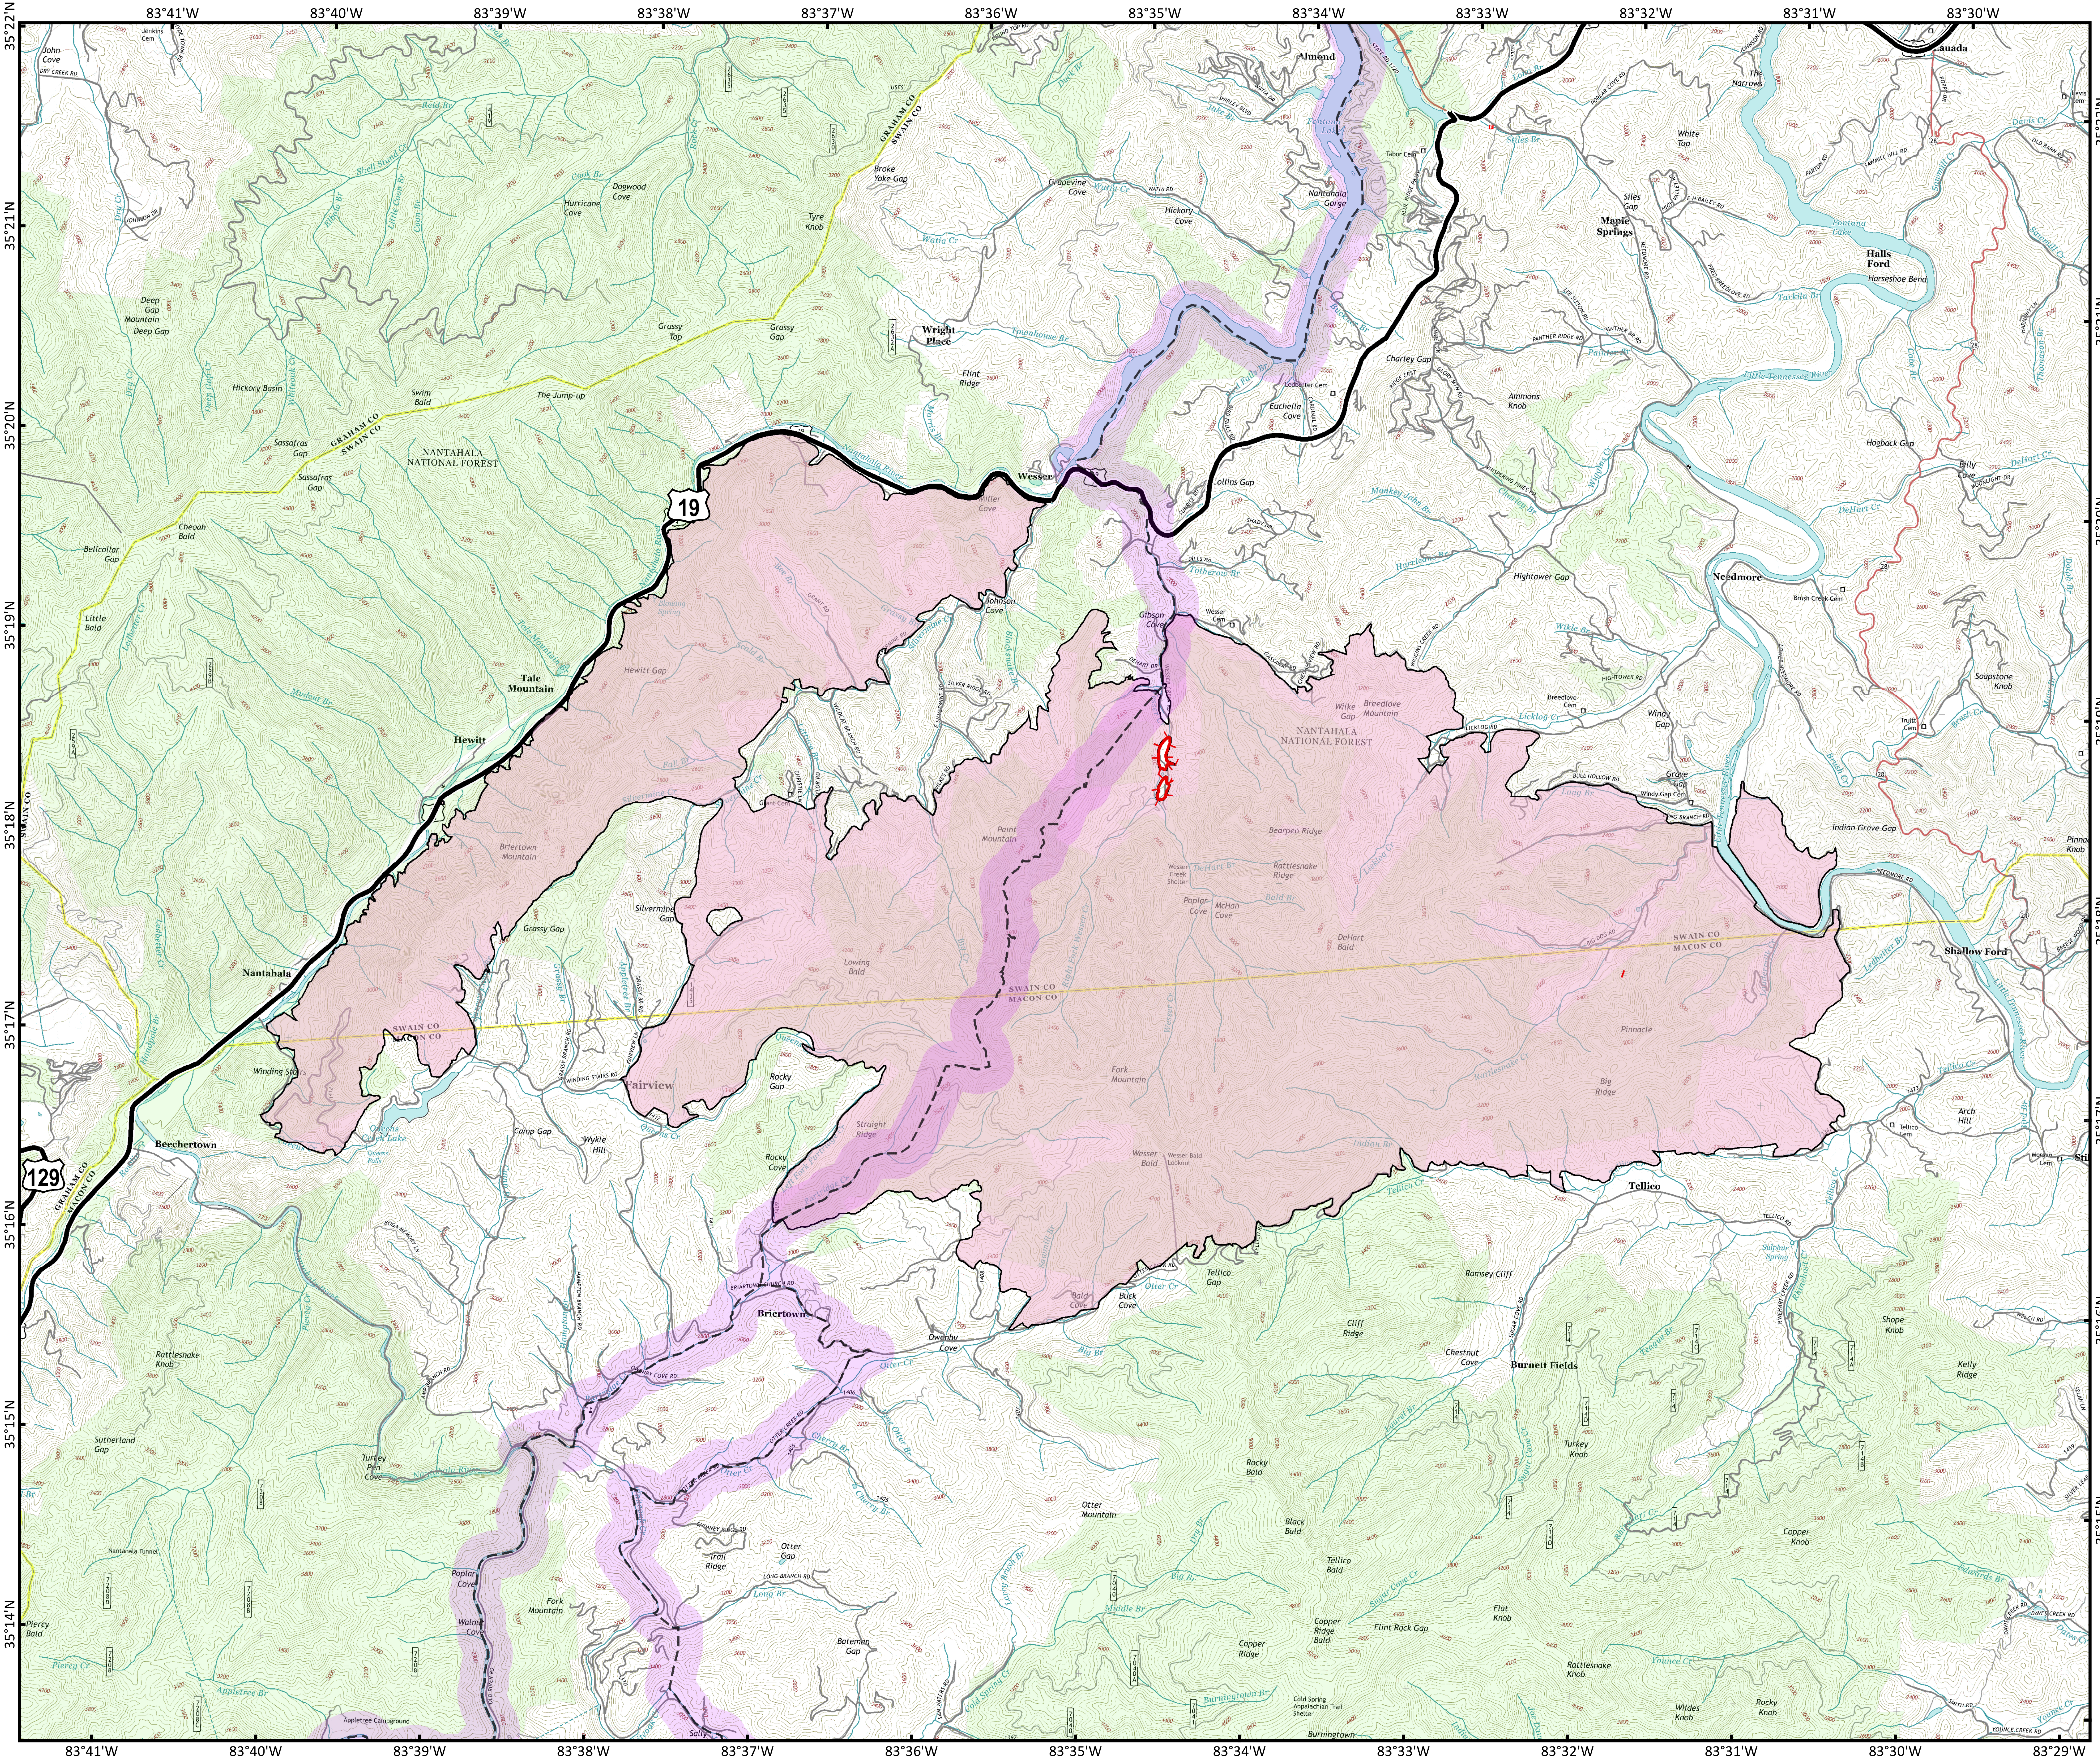

Information Containment

Tellico

11/27/2016

Approximate
Acreage:
13,874

-- Trail of Tears

1,500 foot Buffer

Completed Line Wildfire Uncontrolled Fire Edge

0 0.25 0.5 1 Miles

Information shown is based on the best available data at the time of map production.

Datum: North American 1983
Units: Foot US
Author: Blue Team GIS

PO_20161127_0911_NC02CF_Fire_E