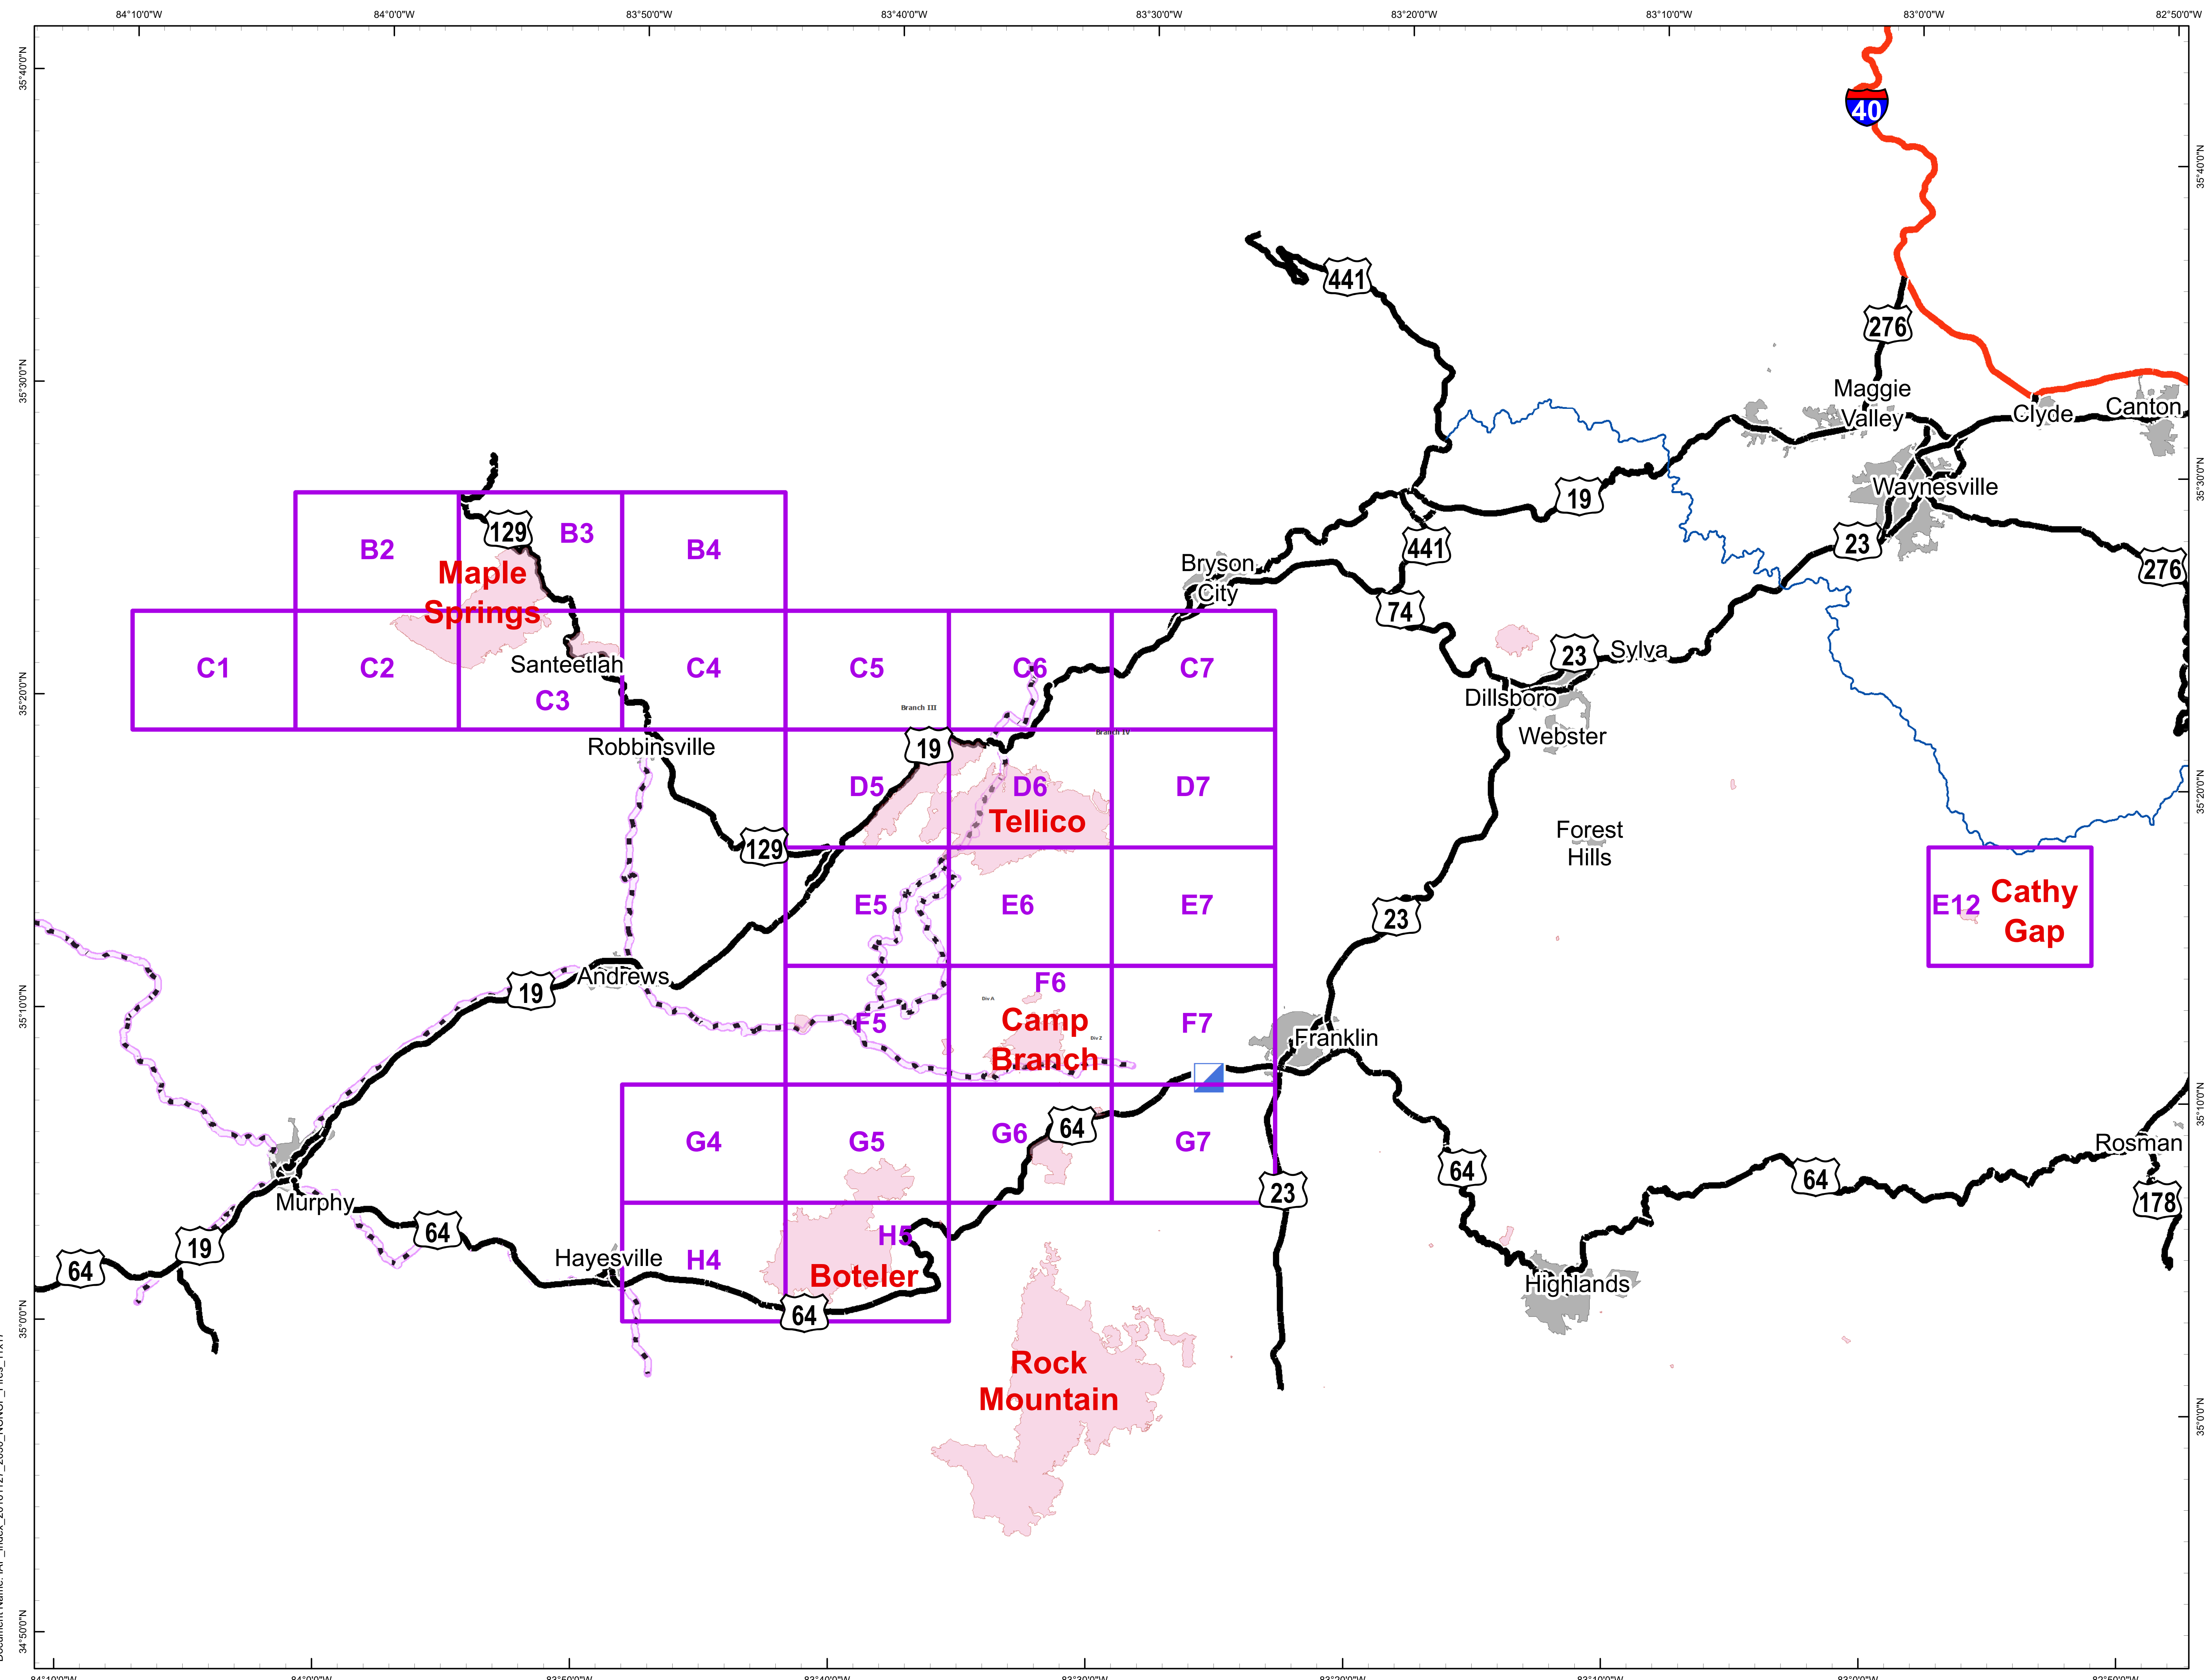

IAP Index

11/28/2016

Branch I:
Boteler
Maple Springs

Branch II:
Camp Branch

Branch III:
Tellico
All Others

-  GridIndexFeatures
-  Incident Command Post
-  Fire Perimeter
-  Trail of Tears
750 foot buffer - total width of 1,500 feet

Information shown is based on the best available data at the time of map production.

Download a GeoPDF

M. Dodd, GISS
9:12:37 PM
11/27/2016

Document Name: IAP_Index_20161127_2030_NCNCFFires_11x17