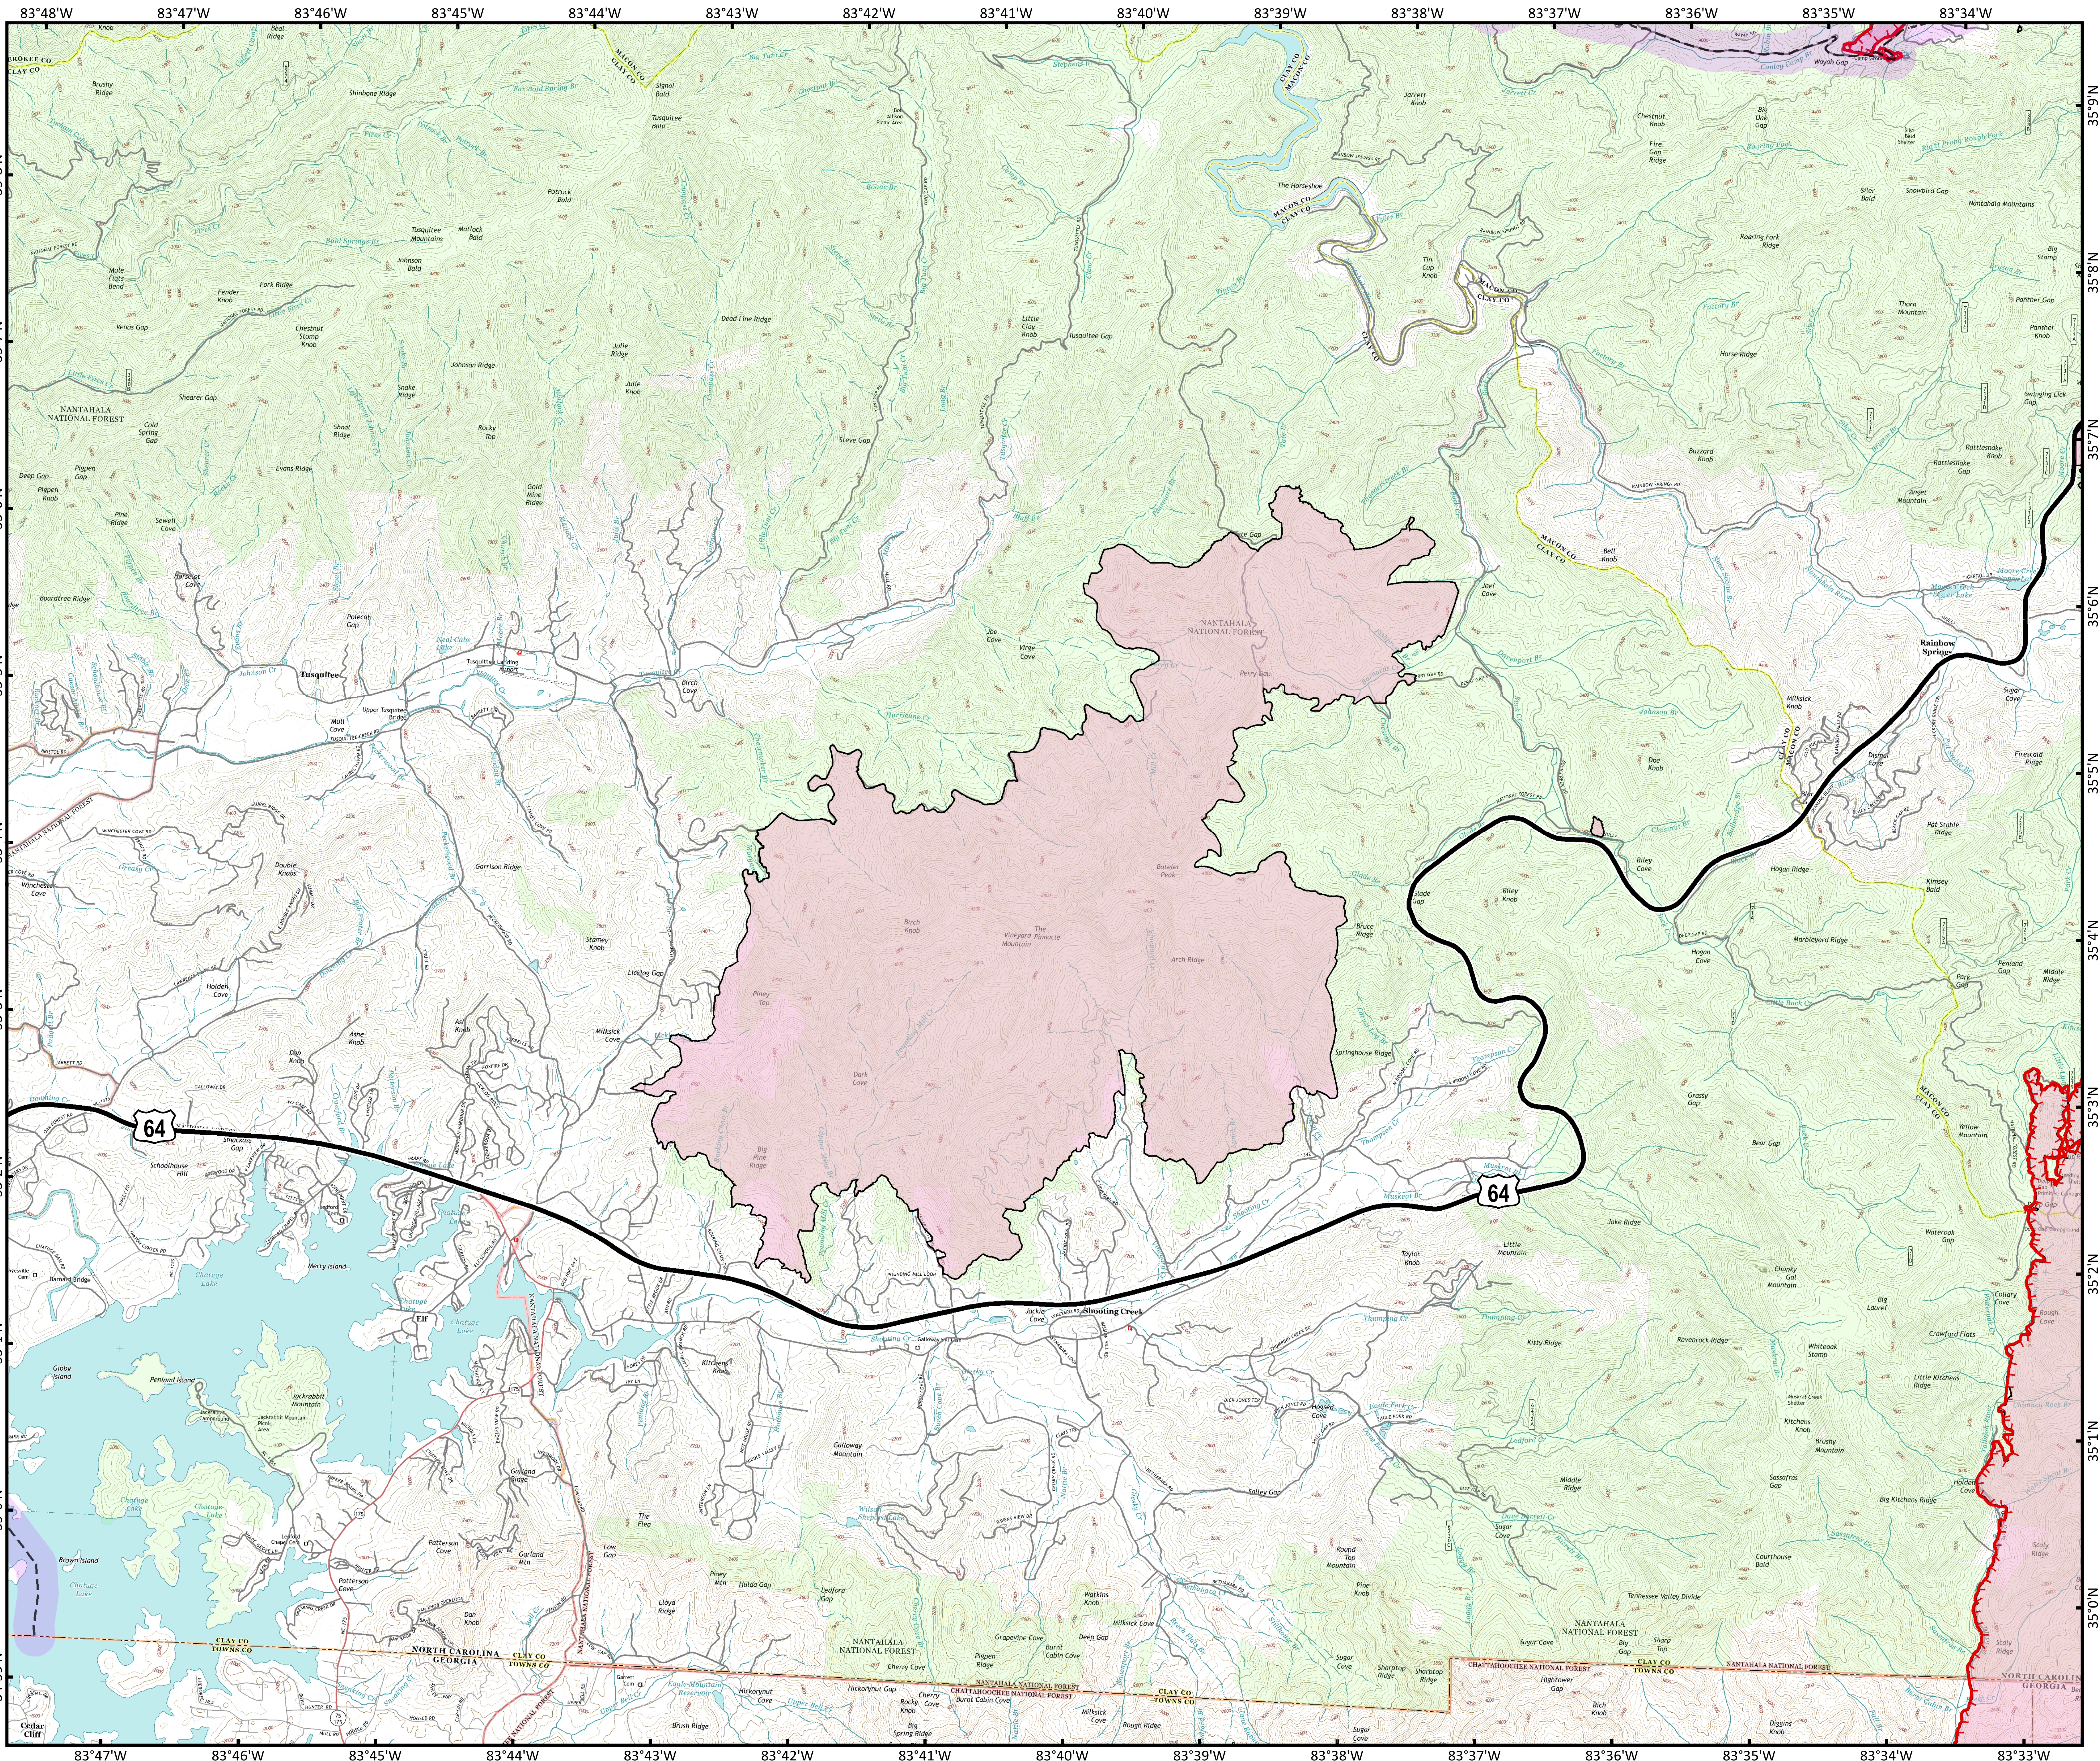

Information Containment

Boteler

11/28/2016

Approximate
Acreage:
9,023

Completed Line →  ← Uncontrolled Fire Edge

0 0.3 0.6 1.2 Miles

Information shown is based on the best available data at the time of map production.

Datum: North American 1983
Units: Foot US
Author: Blue Team GIS

Information Boteler
PO: Boteler, NC 28705, File: E