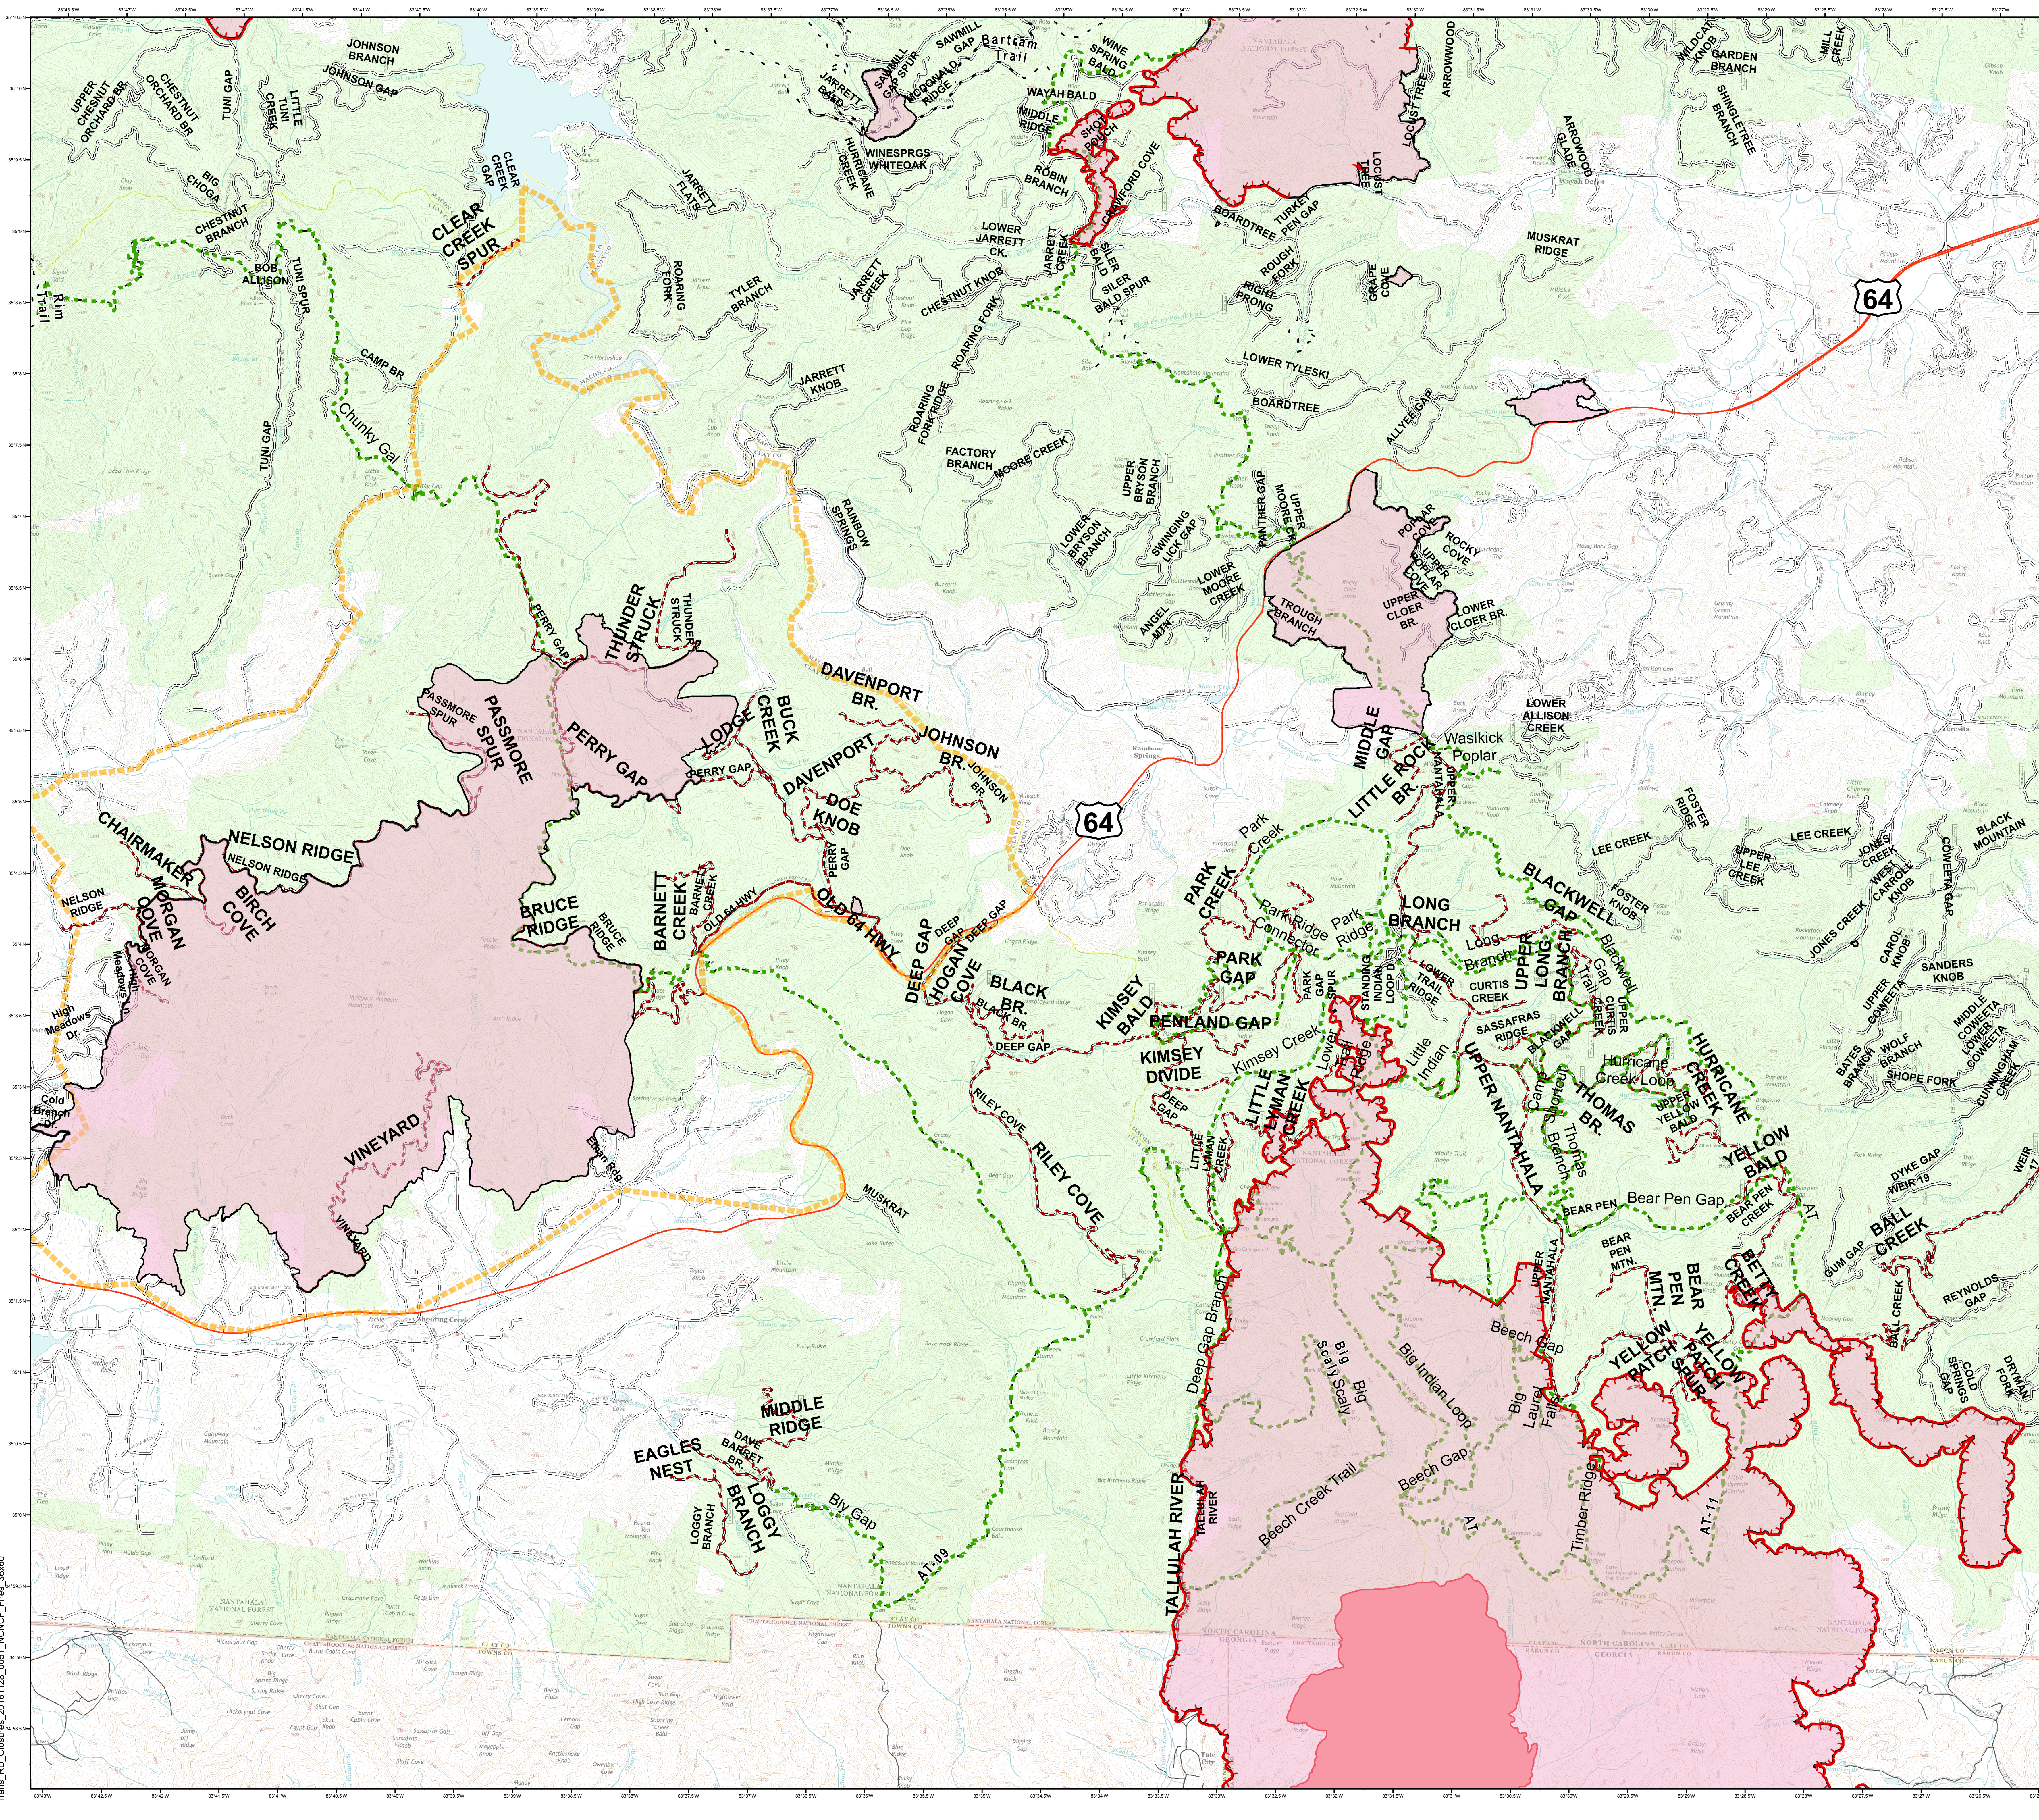

Boteler

NC-NCF-160247

Road Closures

11/28/2016
Day Shift

- Uncontrolled Fire Edge
- Completed Line
- FirePolygon
- Road Closure Area
- Closed Trails
- Closed Roads

Information Shown is based on the best available data at the time of map production

T:\ms_road_closures_20161128_0051_NCNCF_Fires_36x60