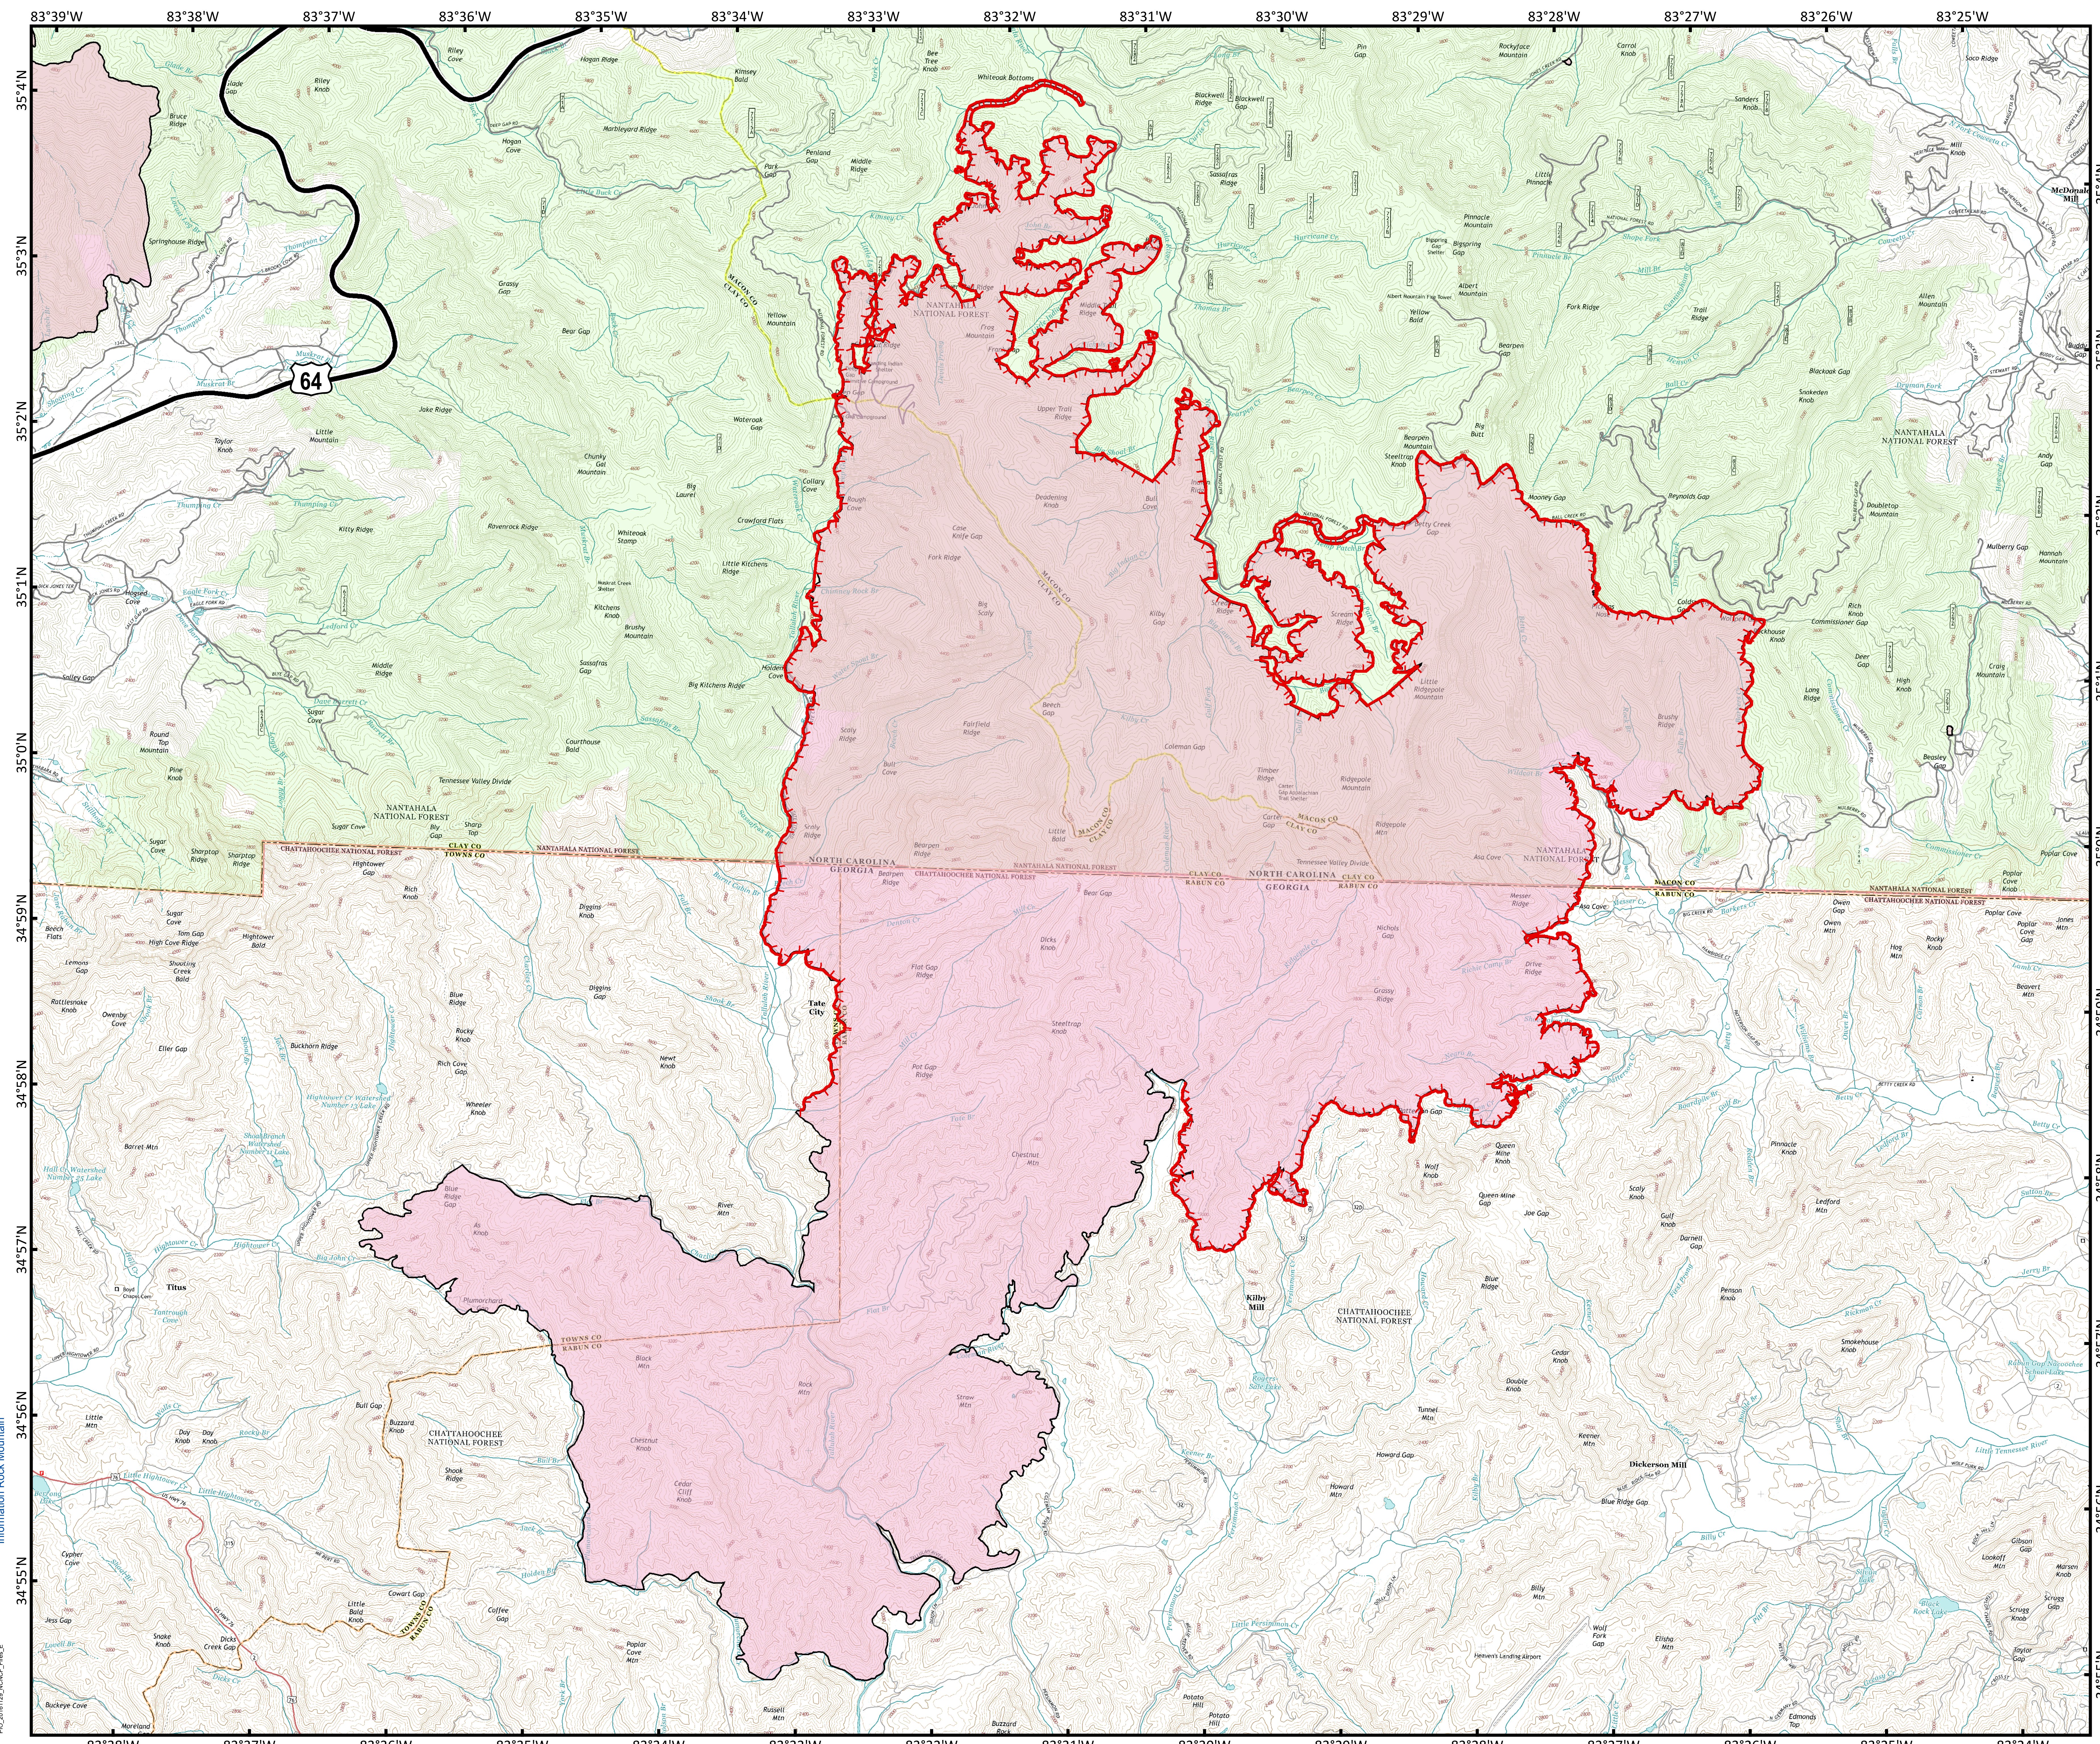

Information Containment

Rock Mountain

11/29/2016

Approximate
Acreage:
24,706

Wildfire
Completed Line
Uncontrolled Fire Edge

0 0.3 0.6 1.2
Miles

Information shown is based on the best available data at the time of map production.

Datum: North American 1983
Units: Foot US
Author: Blue Team GIS

PO_20161129_1000027_Fire_E