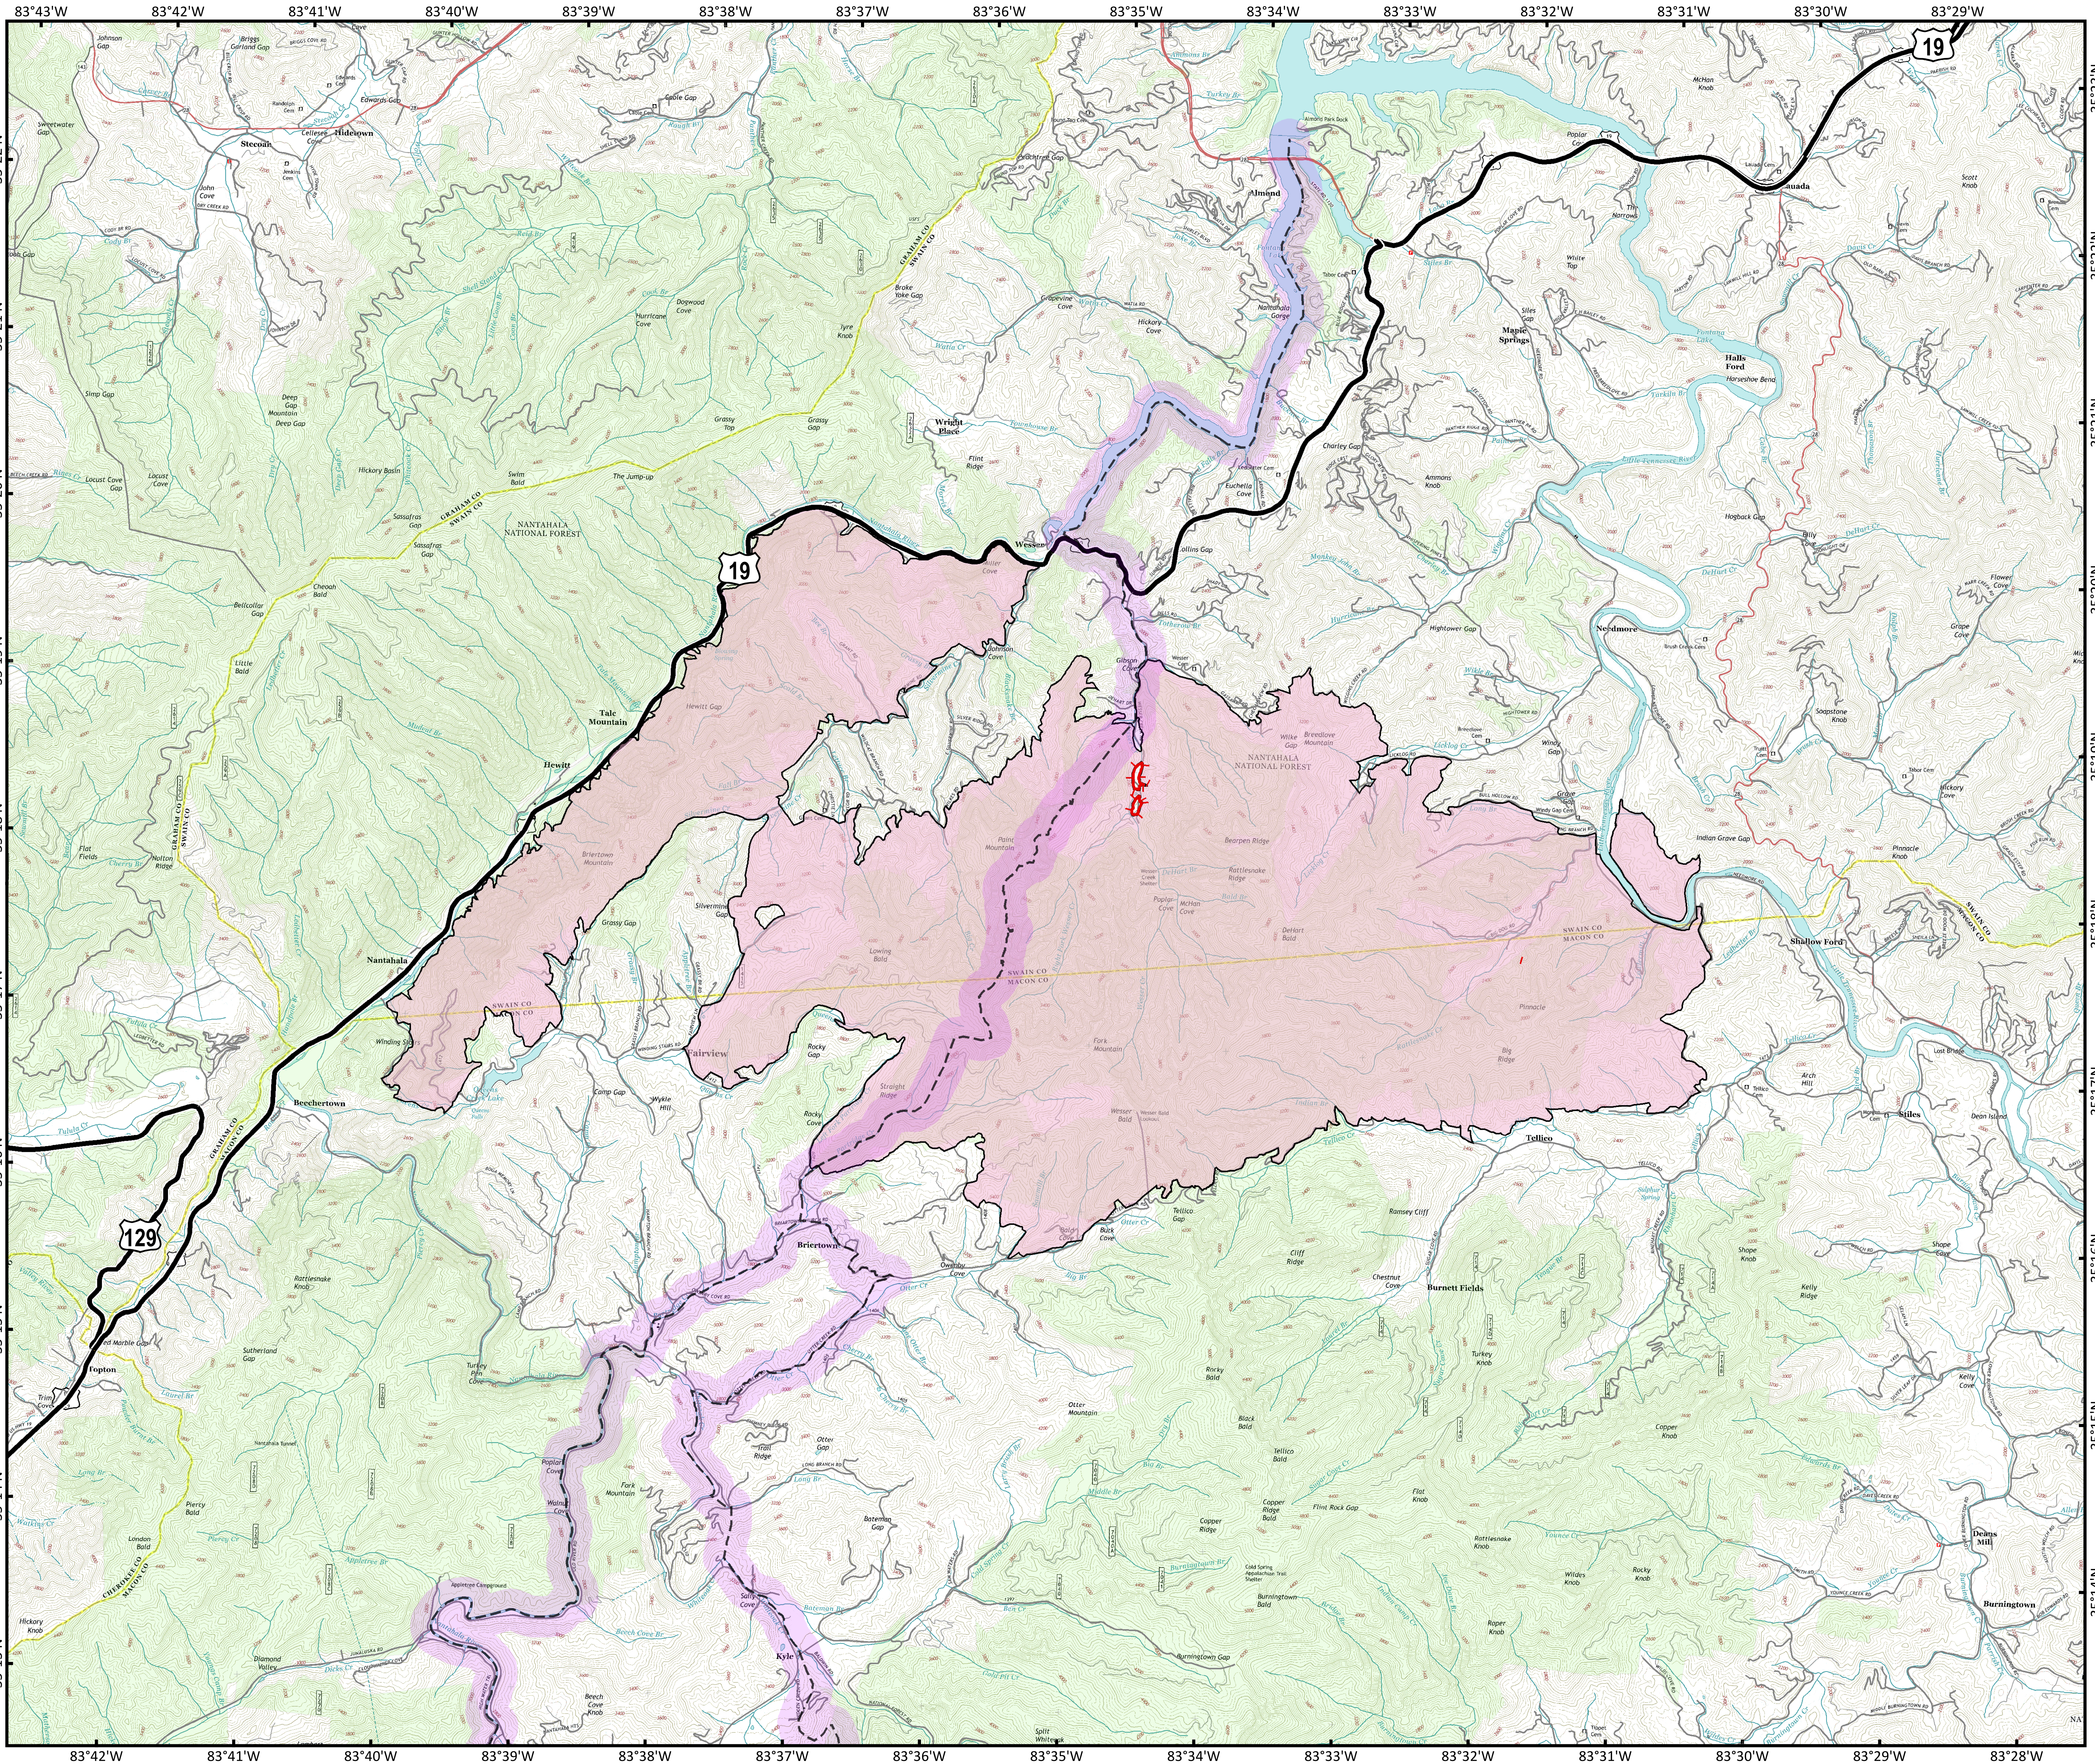

Information Containment

Tellico

11/29/2016

Approximate
Acreage:
13,874

-- Trail of Tears

1,500 foot Buffer

Completed Line  Uncontrolled Fire Edge

0 0.3 0.6 1.2
Miles

Information shown is based on the best available data at the time of map production.

Datum: North American 1983
Units: Foot US
Author: Blue Team GIS

PO_20161129_NC02_Fire_E