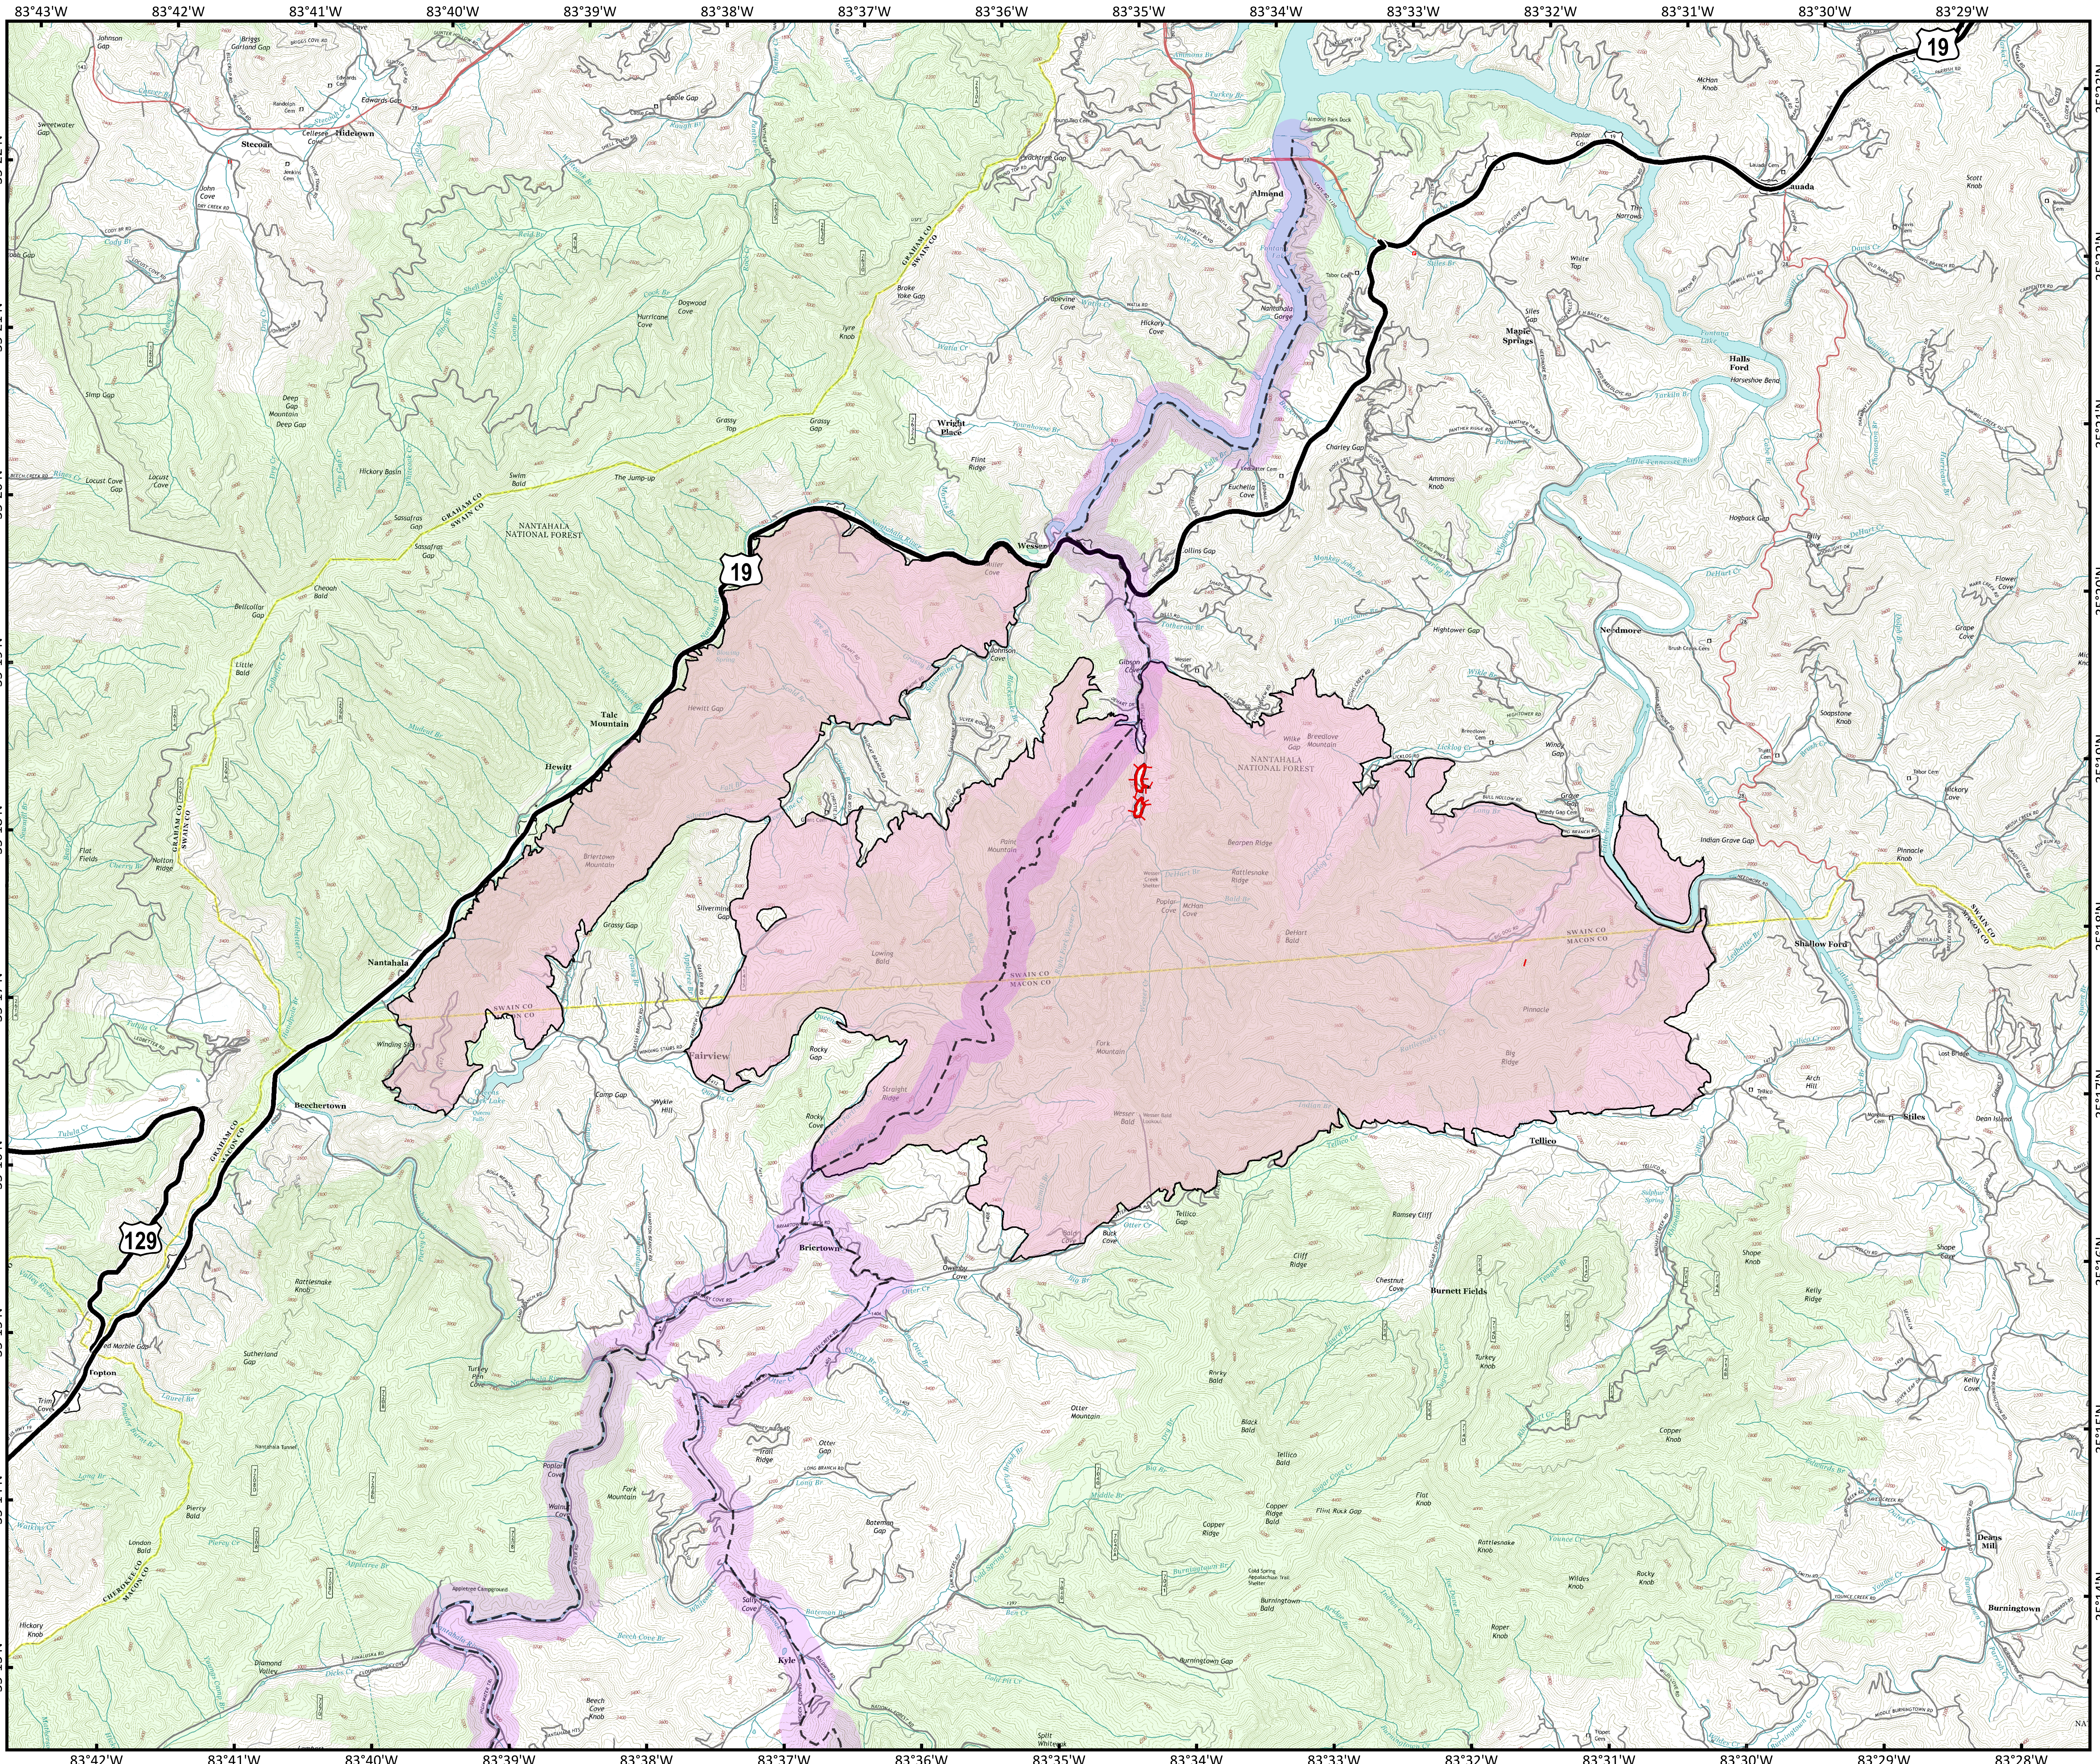

Information Containment

Tellico

11/30/2016

Approximate
Acreage:
13,874

-- Trail of Tears

1,500 foot Buffer

Completed Line  Uncontrolled Fire Edge

0 0.3 0.6 1.2 Miles

Information shown is based on the best available data at the time of map production.

Datum: North American 1983
Units: Foot US
Author: Blue Team GIS

PO_20161130_NC03_Fire_E