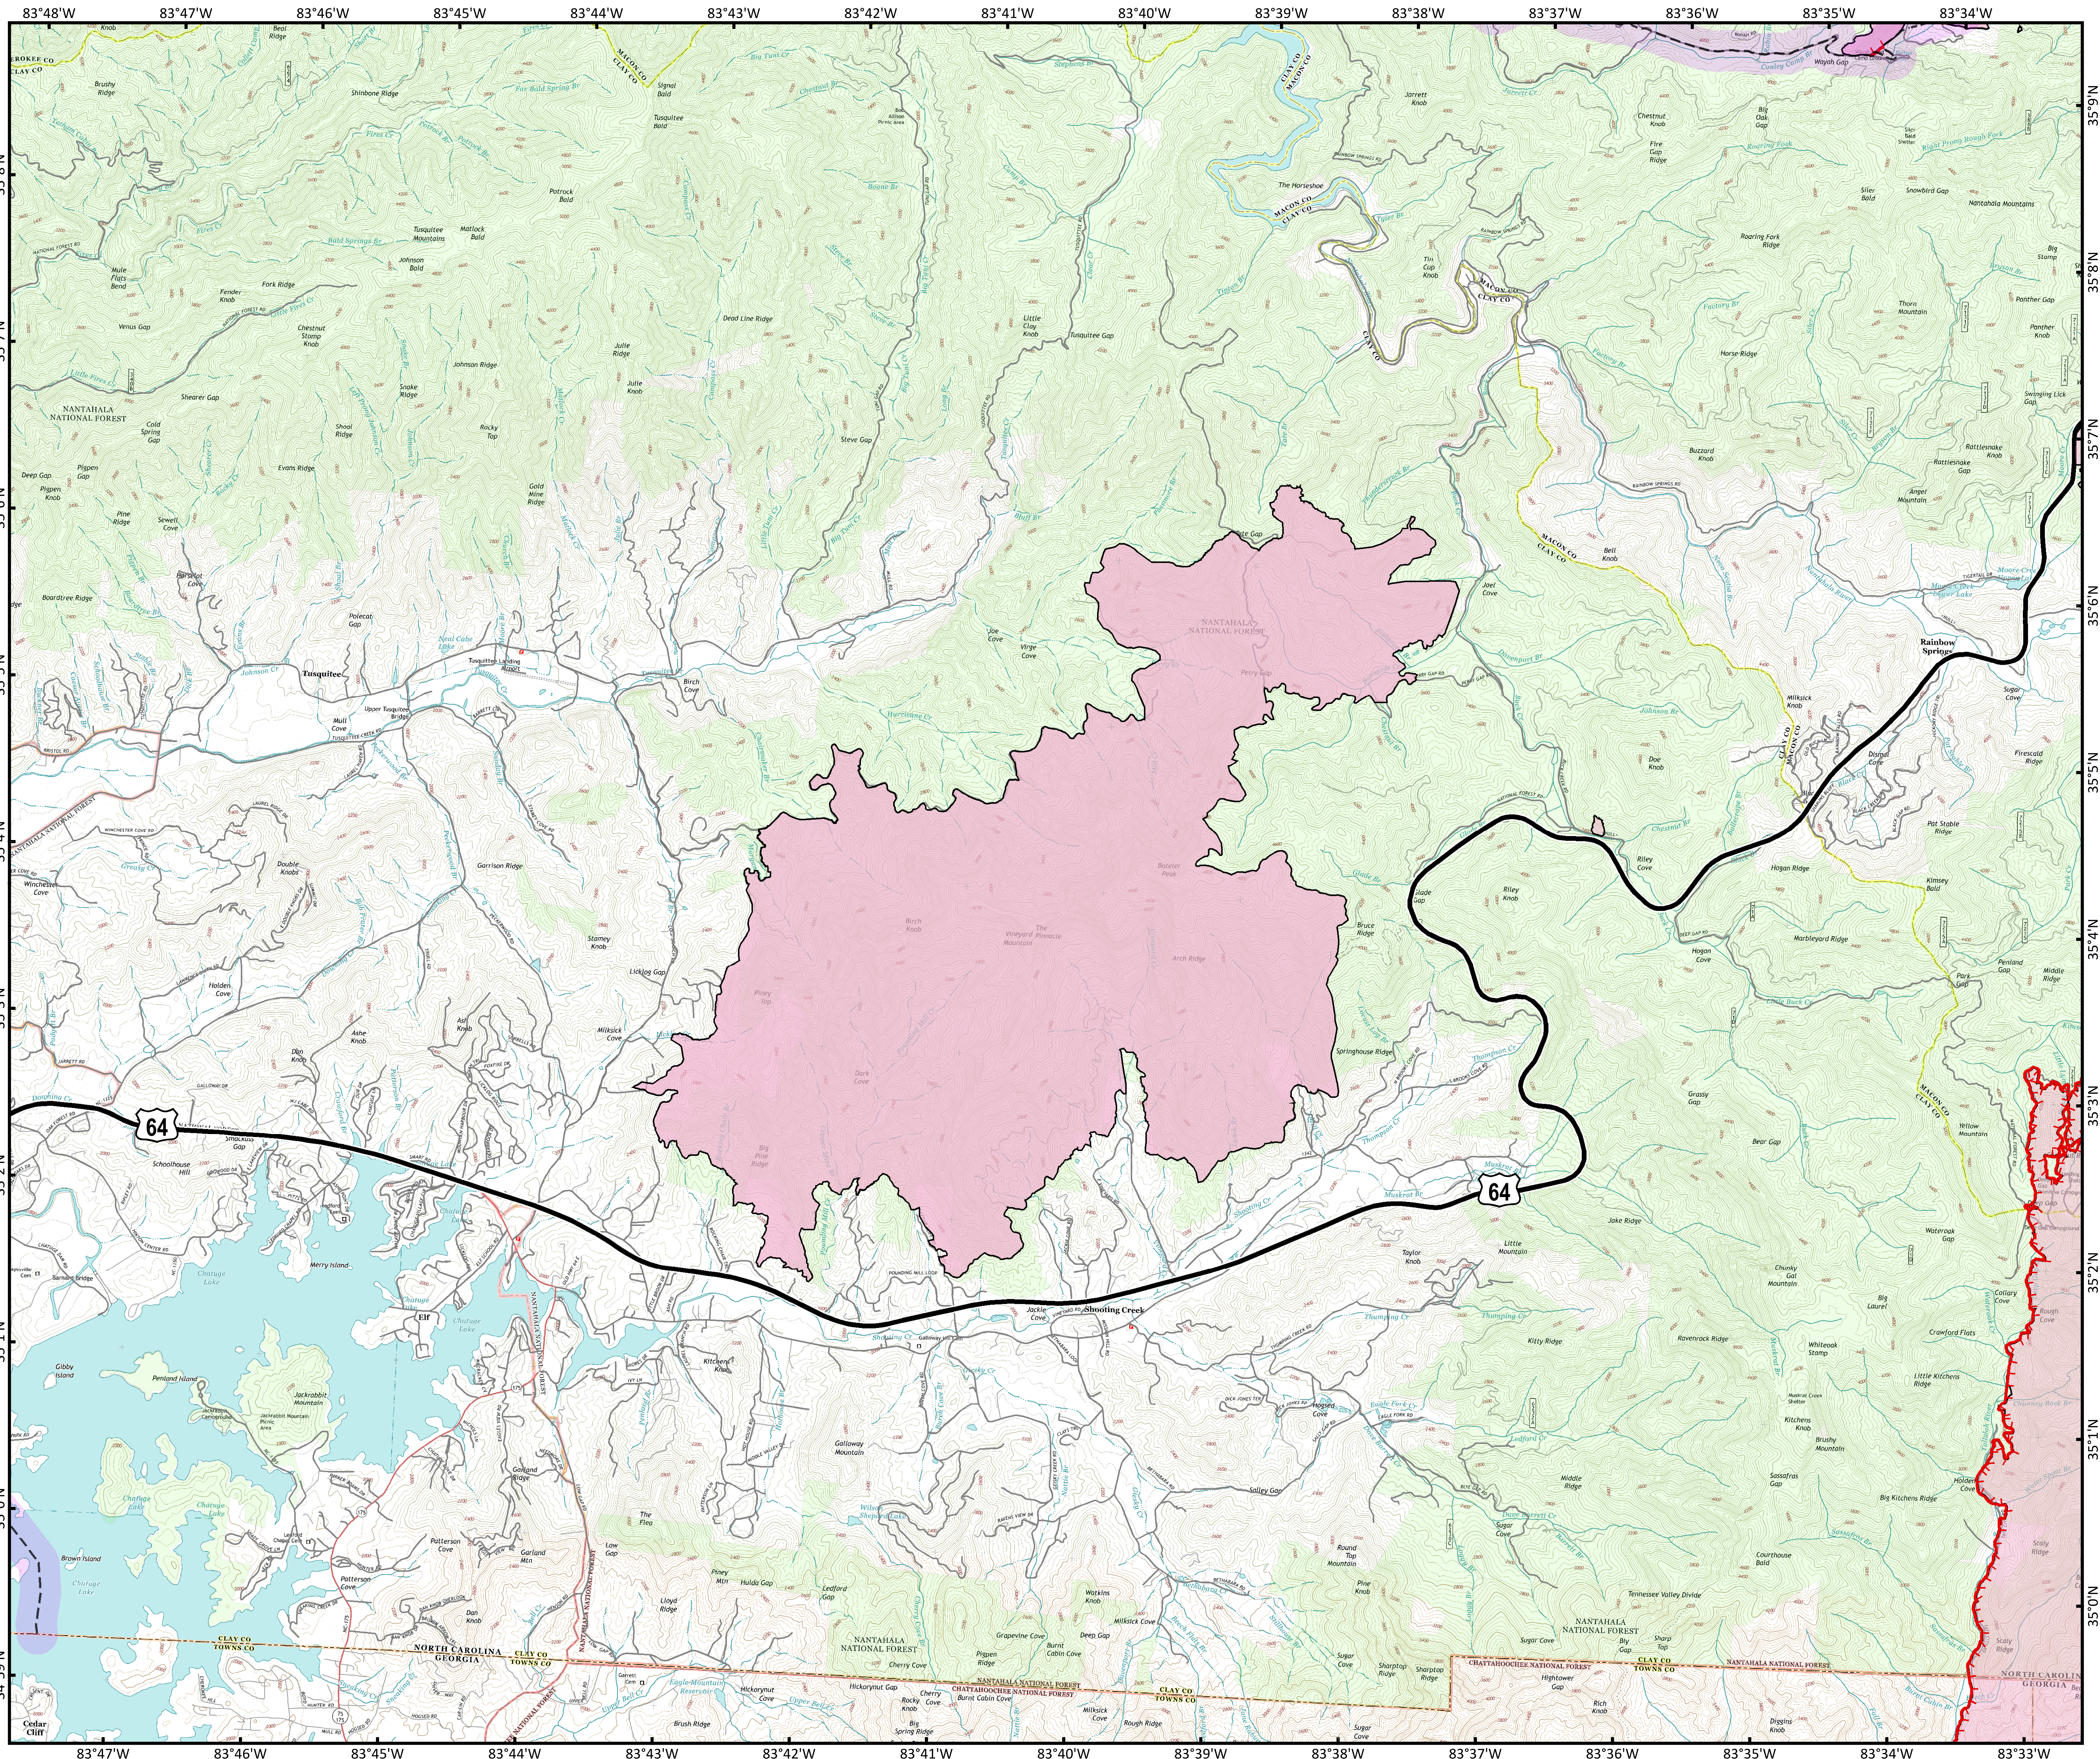

Information Containment

Boteler

12/01/2016

Approximate
Acreage:
9,023

Fire Perimeter

Wildfire
Completed Line   Uncontrolled Fire Edge

0 0.3 0.6 1.2 Miles

Information shown is based on the best available data at the time of map production.

Datum: North American 1983
Units: Foot US
Author: Blue Team GIS