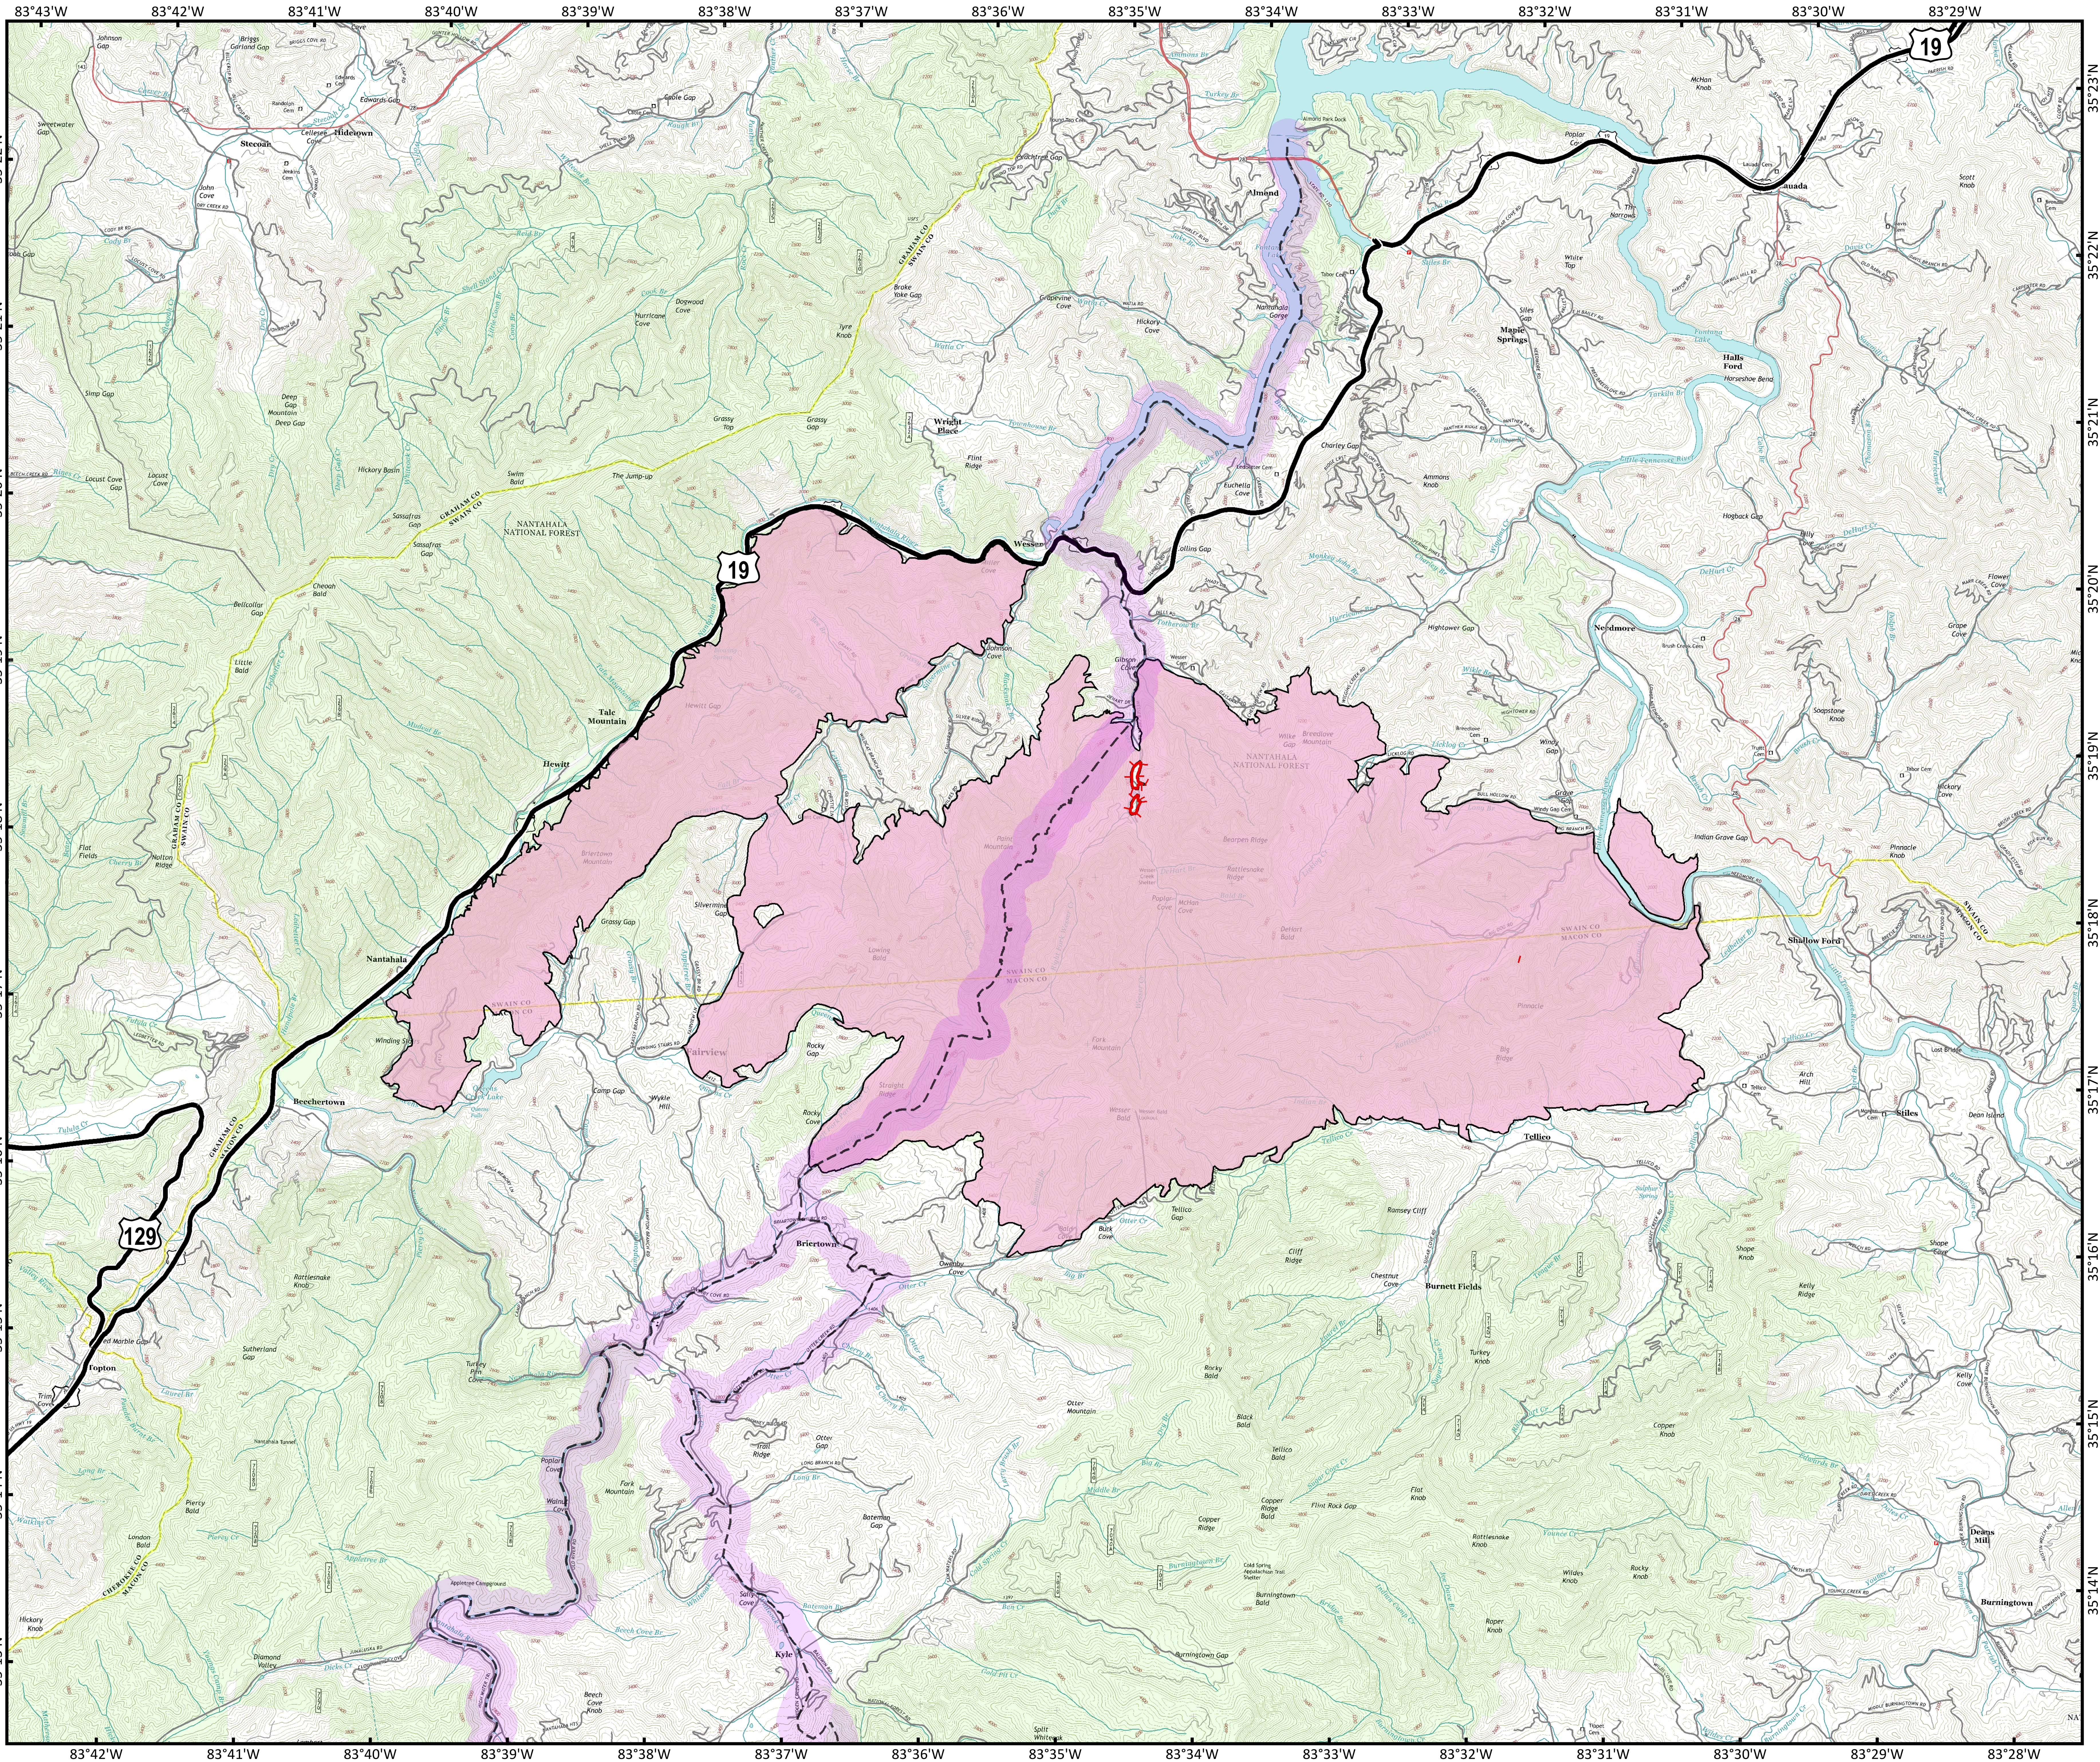

Information Containment

Tellico

12/01/2016

Approximate
Acreage:
13,874

Fire Perimeter
Trail of Tears
1,500 foot Buffer

Wildfire
Completed Line
Uncontrolled Fire Edge

0 0.3 0.6 1.2
Miles

Information shown is based on the best available data at the time of map production.

Datum: North American 1983
Units: Foot US
Author: Blue Team GIS

PO_20161130_2016_NCDC_Fire_E