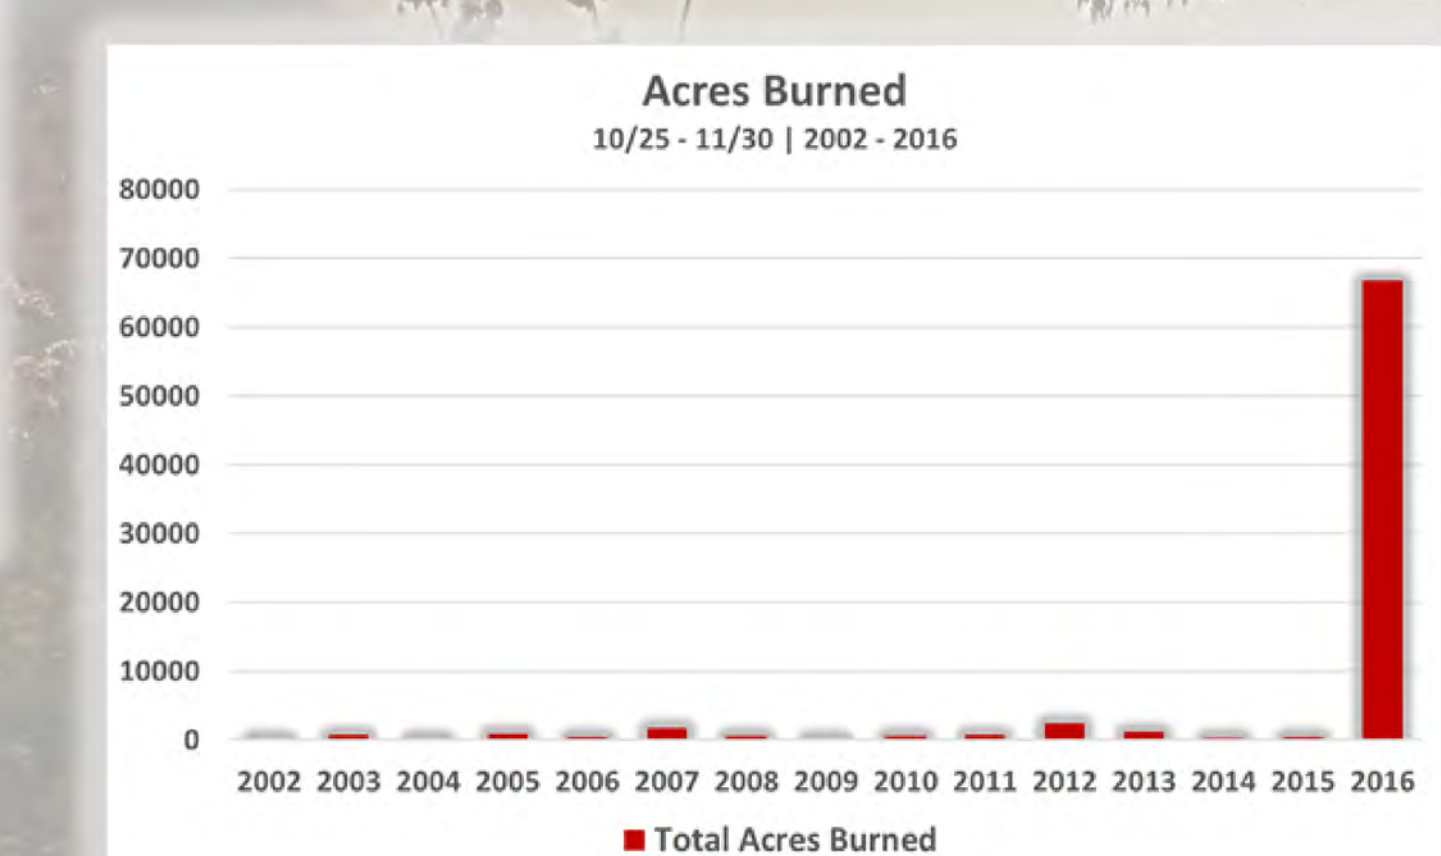

Fall 2016 Wildfires in North Carolina

December 1, 2016

Wildfire Statistics*

(Fire Period 10/25 – 11/30/2016)

Number of Wildfires = 690

Acres Burned = 66,730

Number of Structures Protected = 126,320

Value of Structures Protected = \$16,904,543,860

** Estimates based on best available information*

Wildfire Trends*

(Fire Period 10/25 – 11/30 | 2002 - 2016)

** Estimates based on best available information*

Fire Name		Legend	
	Wildfire > 1,000 Acres		County Boundary
	Other Large Wildfires		Municipal Boundary
	Other Wildfires		Interstate
			U.S. Highway
			River / Stream
			Water Body