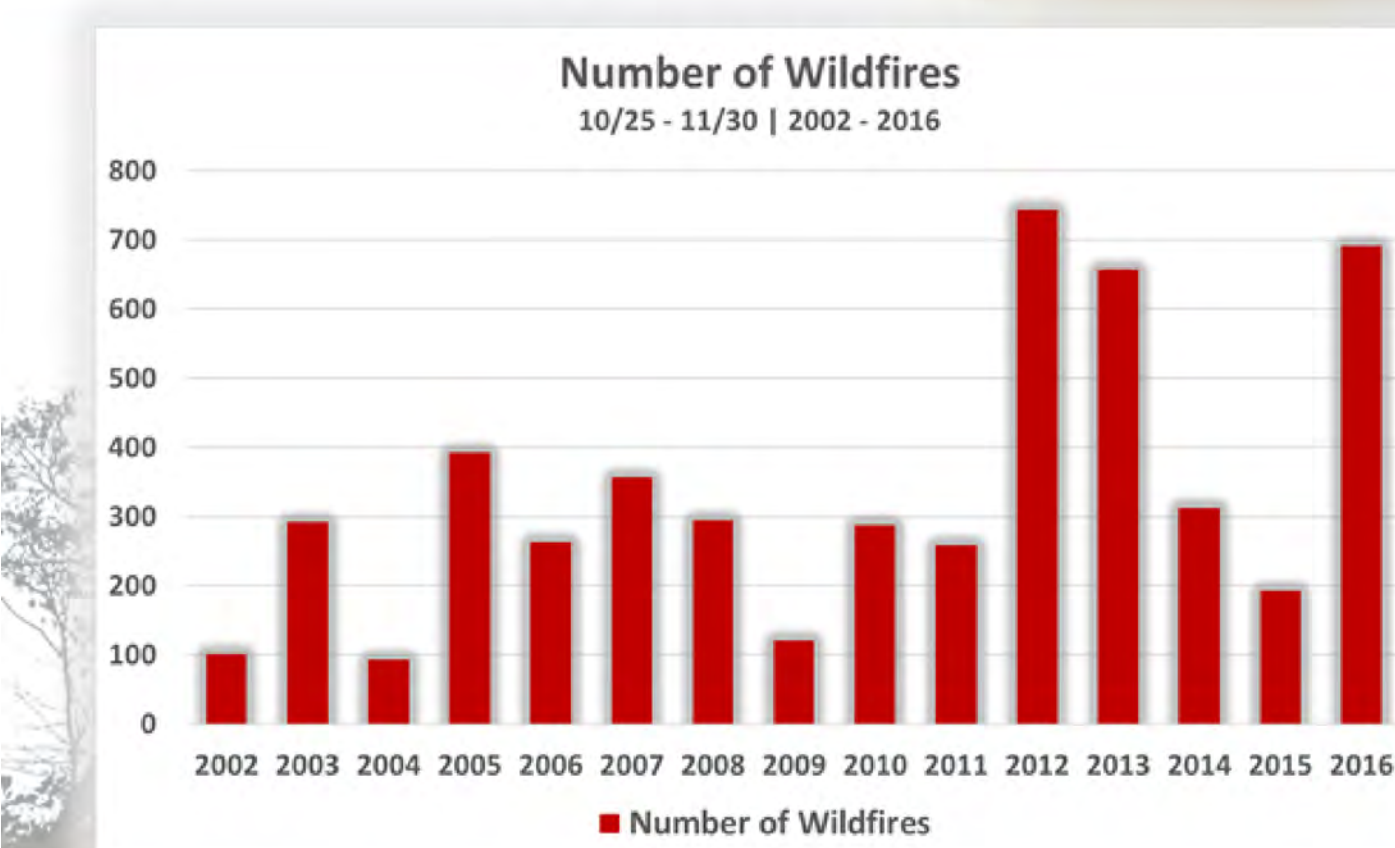

Fall 2016 Wildfires in North Carolina

December 1, 2016

Wildfire Statistics*

(Fire Period 10/25 – 11/30/2016)

Number of Wildfires = 690

Acres Burned = 66,730

Number of Structures Protected = 126,320

Value of Structures Protected = \$16,904,543,860

** Estimates based on best available information*

Wildfire Trends*

(Fire Period 10/25 – 11/30 | 2002 - 2016)

** Estimates based on best available information*

Fire Name		Legend	
	Wildfire > 1,000 Acres		County Boundary
	Other Large Wildfires		Municipal Boundary
	Other Wildfires		Interstate
			U.S. Highway
			River / Stream
			Water Body