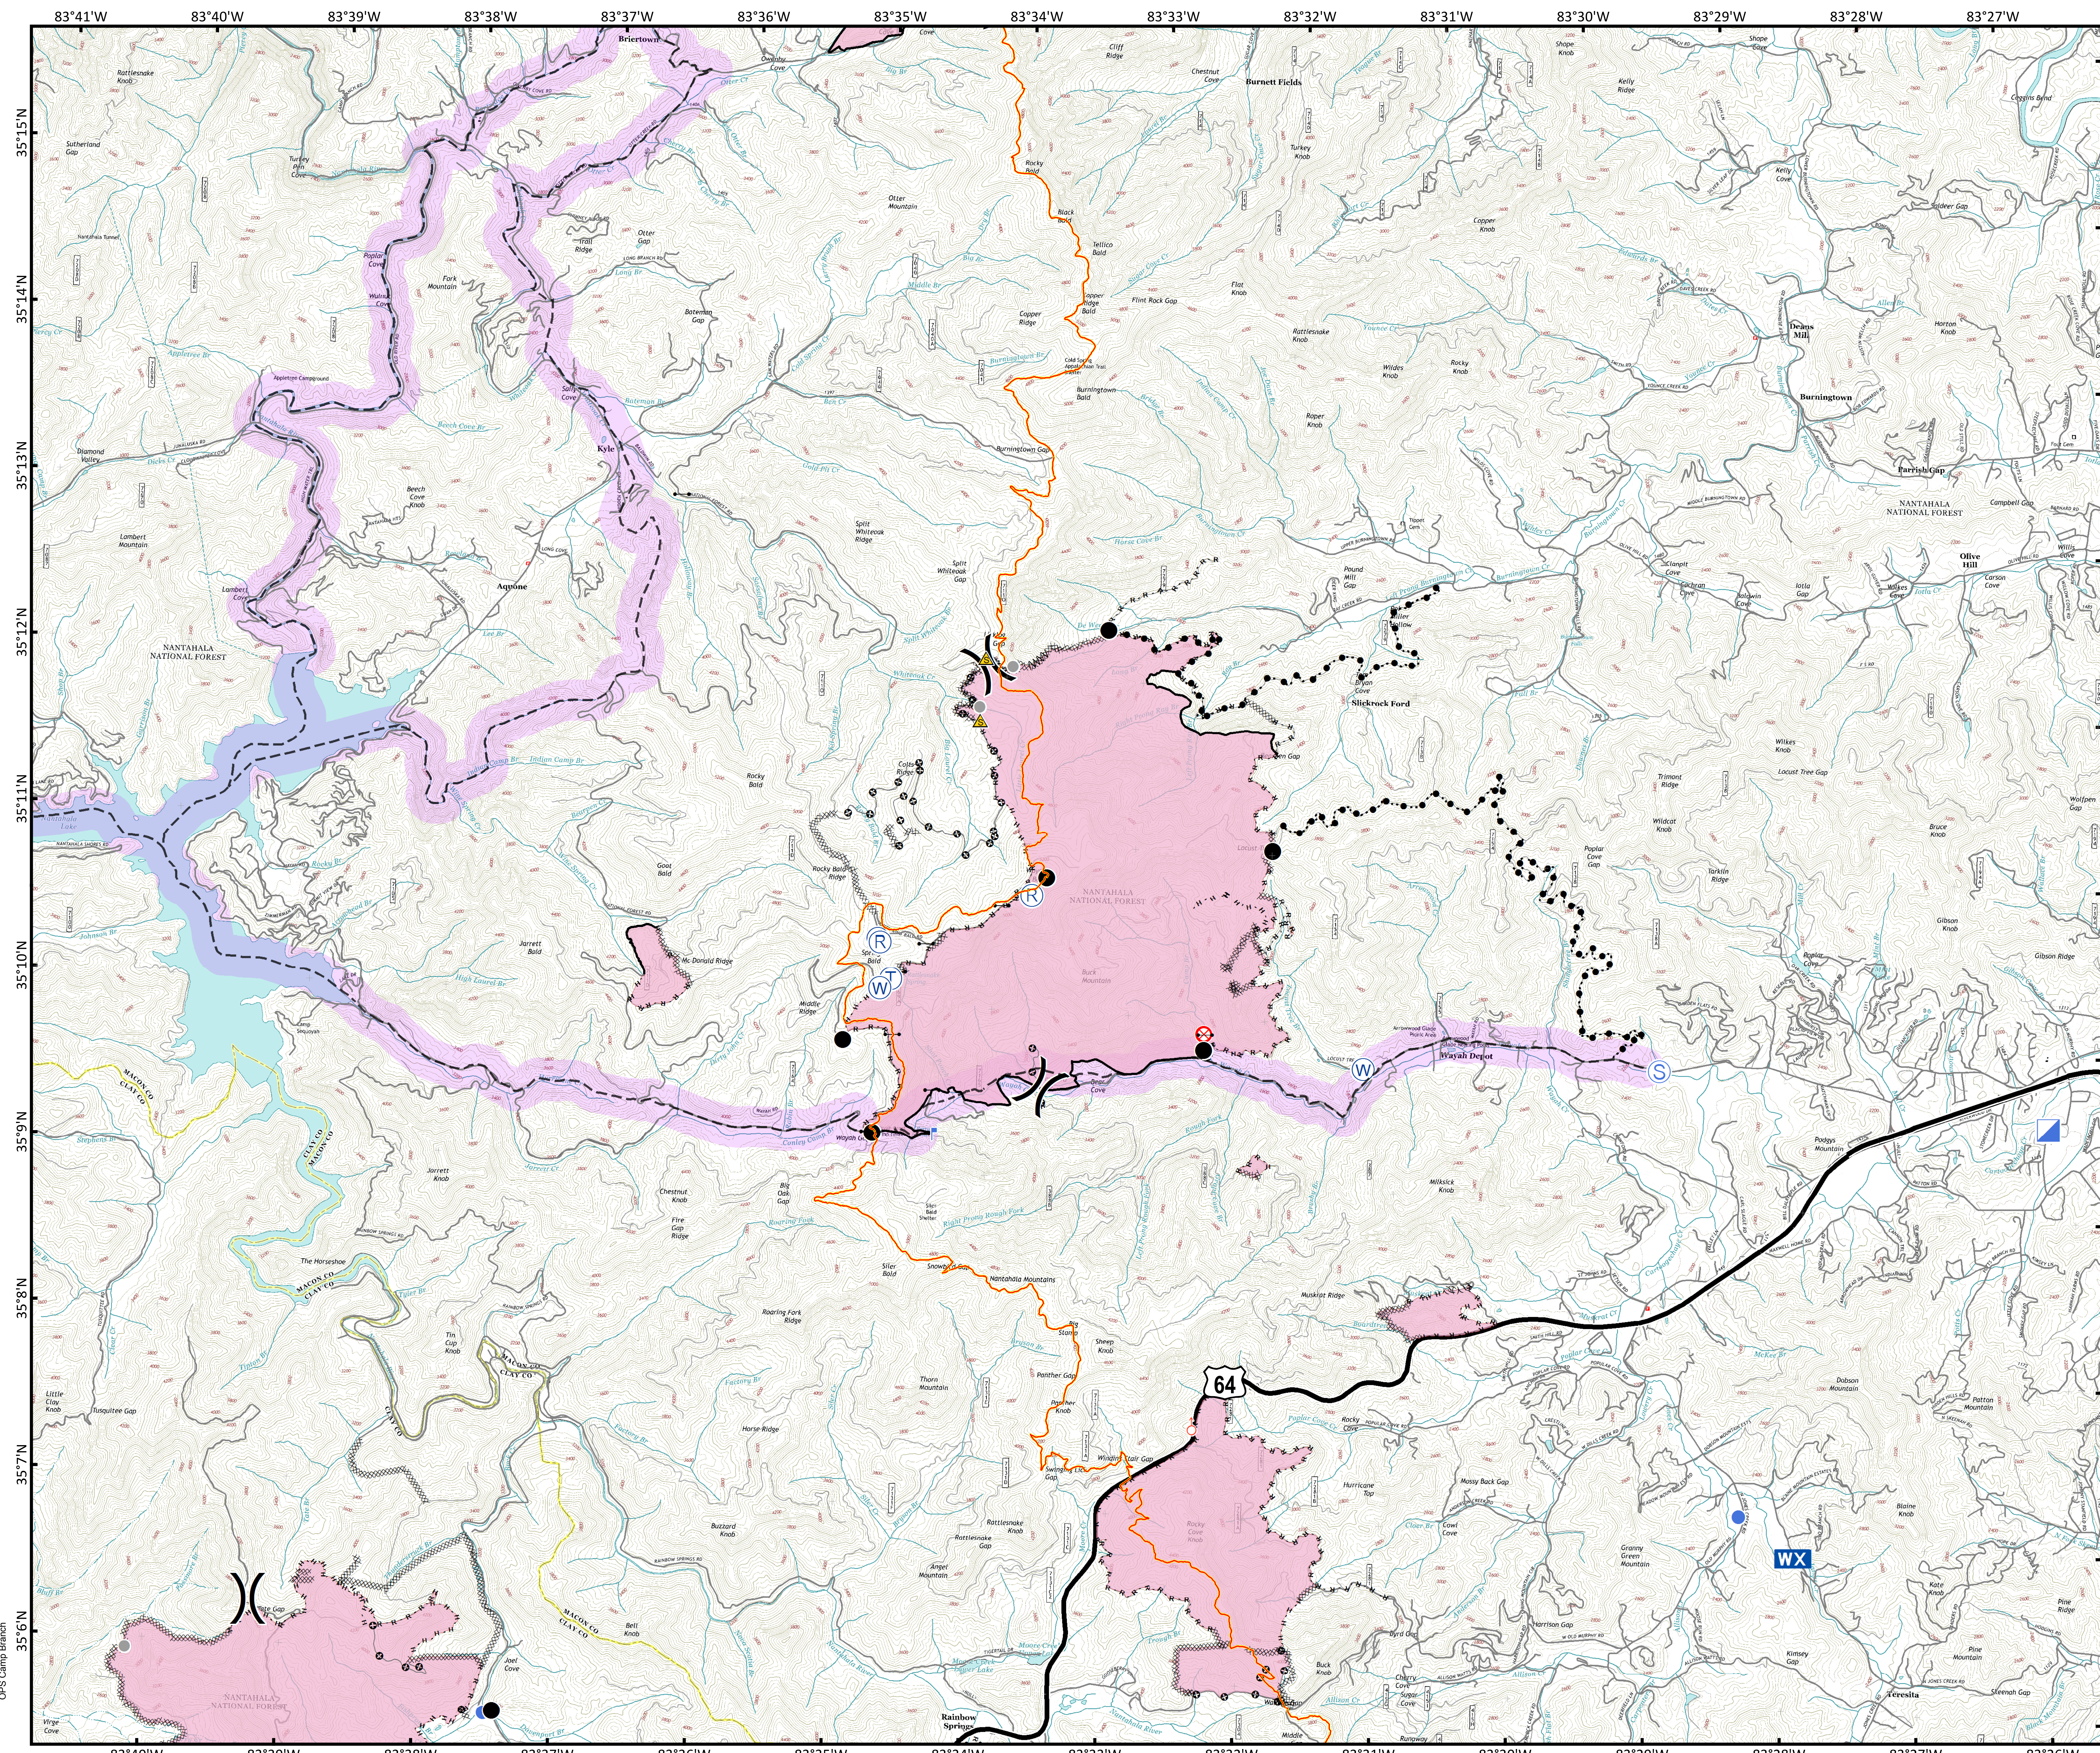

Approximate
Acreage:
3,804

- Trail of Tears
- Appalachian Trail
- Trail of Tears 1,500 foot Buffer

Information shown is based on the best available data at the time of map production.
Datum: North American 1983
Units: Foot US
Author: Blue Team GIS