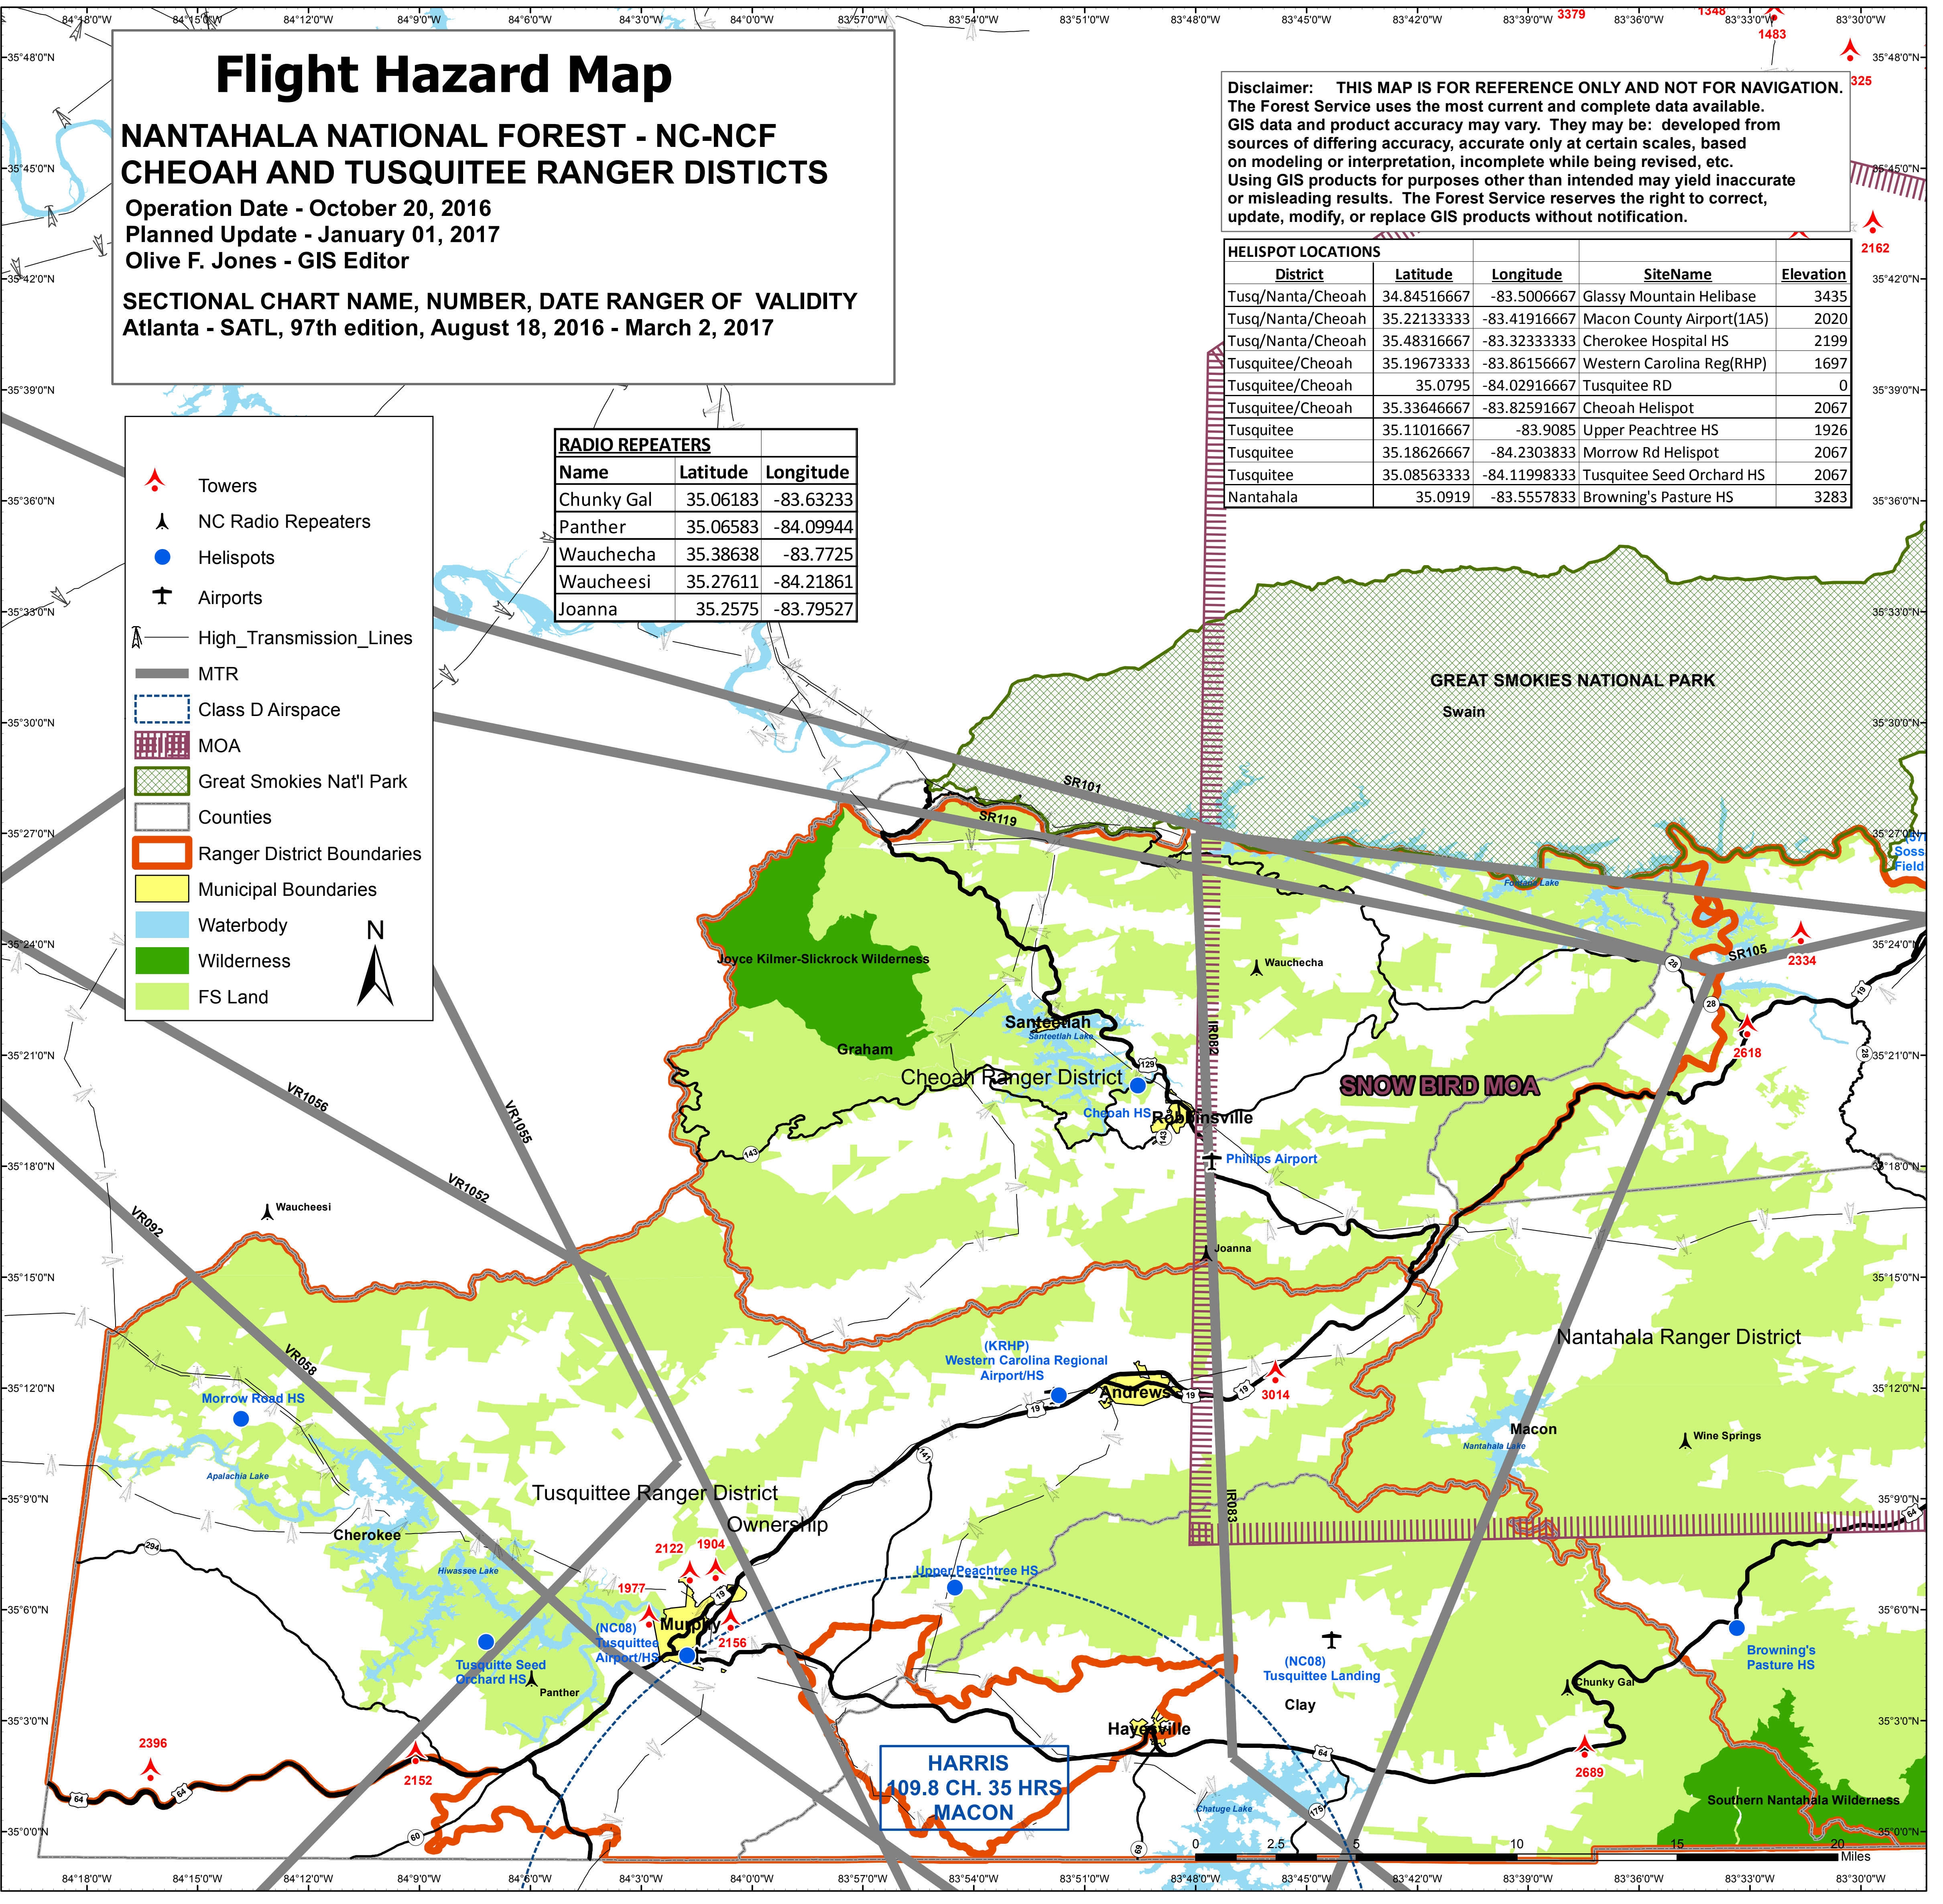

Flight Hazard Map

NANTAHALA NATIONAL FOREST - NC-NCF CHEOAH AND TUSQUITEE RANGER DISTRICTS

Operation Date - October 20, 2016
Planned Update - January 01, 2017
Olive F. Jones - GIS Editor

SECTIONAL CHART NAME, NUMBER, DATE RANGER OF VALIDITY
Atlanta - SATL, 97th edition, August 18, 2016 - March 2, 2017

Disclaimer: THIS MAP IS FOR REFERENCE ONLY AND NOT FOR NAVIGATION. The Forest Service uses the most current and complete data available. GIS data and product accuracy may vary. They may be: developed from sources of differing accuracy, accurate only at certain scales, based on modeling or interpretation, incomplete while being revised, etc. Using GIS products for purposes other than intended may yield inaccurate or misleading results. The Forest Service reserves the right to correct, update, modify, or replace GIS products without notification.

HELISPOT LOCATIONS				
District	Latitude	Longitude	SiteName	Elevation
Tusq/Nanta/Cheoah	34.84516667	-83.5006667	Glassy Mountain Helibase	3435
Tusq/Nanta/Cheoah	35.22133333	-83.41916667	Macon County Airport(1A5)	2020
Tusq/Nanta/Cheoah	35.48316667	-83.32333333	Cherokee Hospital HS	2199
Tusquitee/Cheoah	35.19673333	-83.86156667	Western Carolina Reg(RHP)	1697
Tusquitee/Cheoah	35.0795	-84.02916667	Tusquitee RD	0
Tusquitee/Cheoah	35.33646667	-83.82591667	Cheoah Helispot	2067
Tusquitee	35.11016667	-83.9085	Upper Peachtree HS	1926
Tusquitee	35.18626667	-84.2303833	Morrow Rd Helispot	2067
Tusquitee	35.08563333	-84.11998333	Tusquitee Seed Orchard HS	2067
Nantahala	35.0919	-83.5557833	Browning's Pasture HS	3283

RADIO REPEATERS		
Name	Latitude	Longitude
Chunky Gal	35.06183	-83.63233
Panther	35.06583	-84.09944
Wauchechea	35.38638	-83.7725
Waucheesi	35.27611	-84.21861
Joanna	35.2575	-83.79527

- Towers
- NC Radio Repeaters
- Helispots
- Airports
- High_Transmission_Lines
- MTR
- Class D Airspace
- MOA
- Great Smokies Nat'l Park
- Counties
- Ranger District Boundaries
- Municipal Boundaries
- Waterbody
- Wilderness
- FS Land