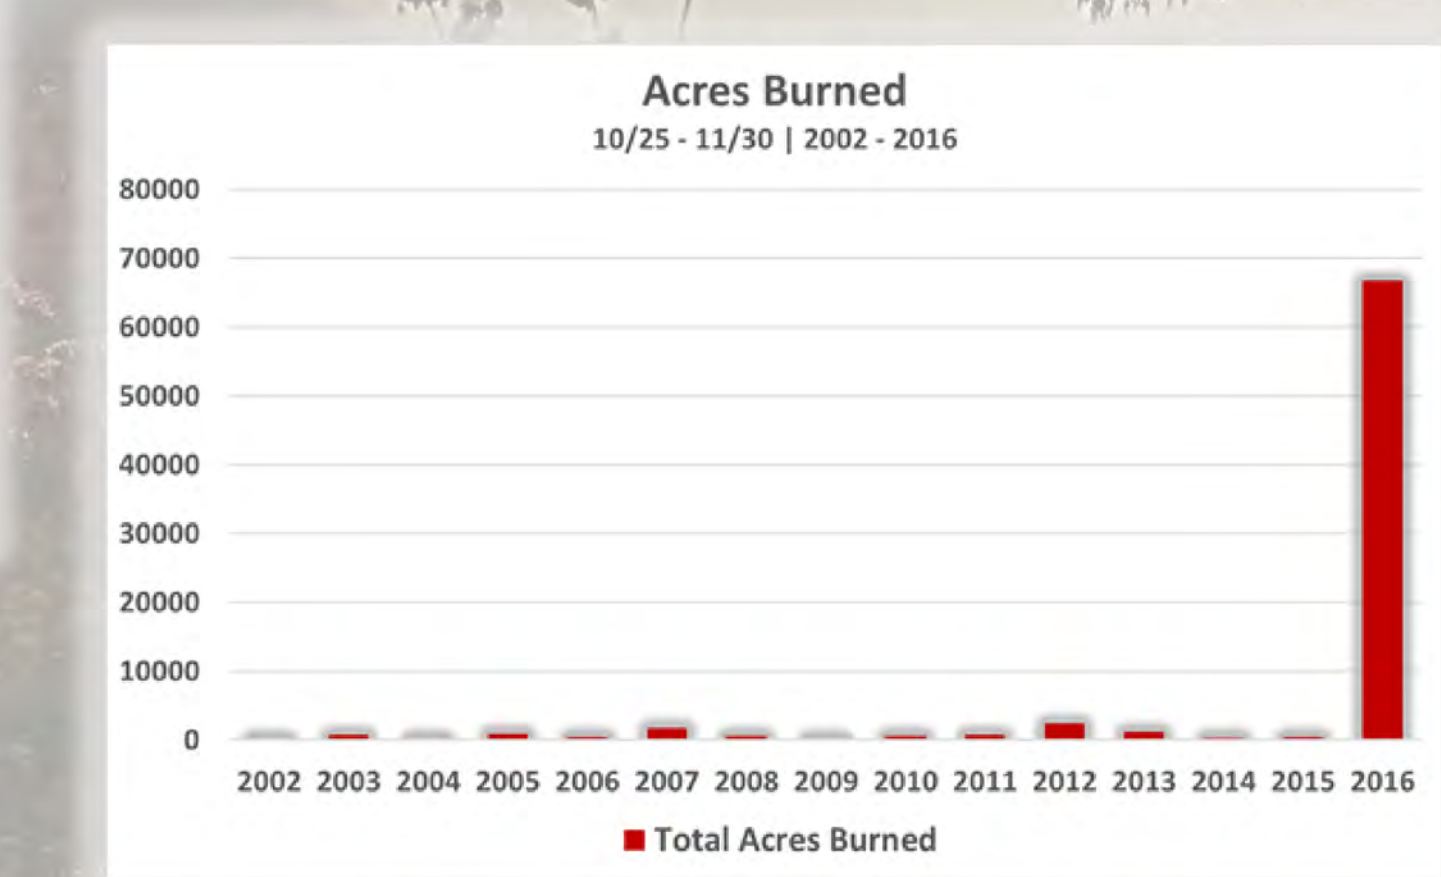

Fall 2016 Wildfires in North Carolina

December 8, 2016

Wildfire Statistics*

(Fire Period 10/25 - 11/30/2016)

Number of Wildfires = 690

Acres Burned = 66,730

Number of Structures Protected = 126,320

Value of Structures Protected = \$16,904,543,860

** Estimates based on best available information*

Wildfire Trends*

(Fire Period 10/25 - 11/30 | 2002 - 2016)

** Estimates based on best available information*

Fire Name		Legend	
	Wildfire > 1,000 Acres		County Boundary
	Other Large Wildfires		Municipal Boundary
	Other Wildfires		Interstate
			U.S. Highway
			River / Stream
			Water Body