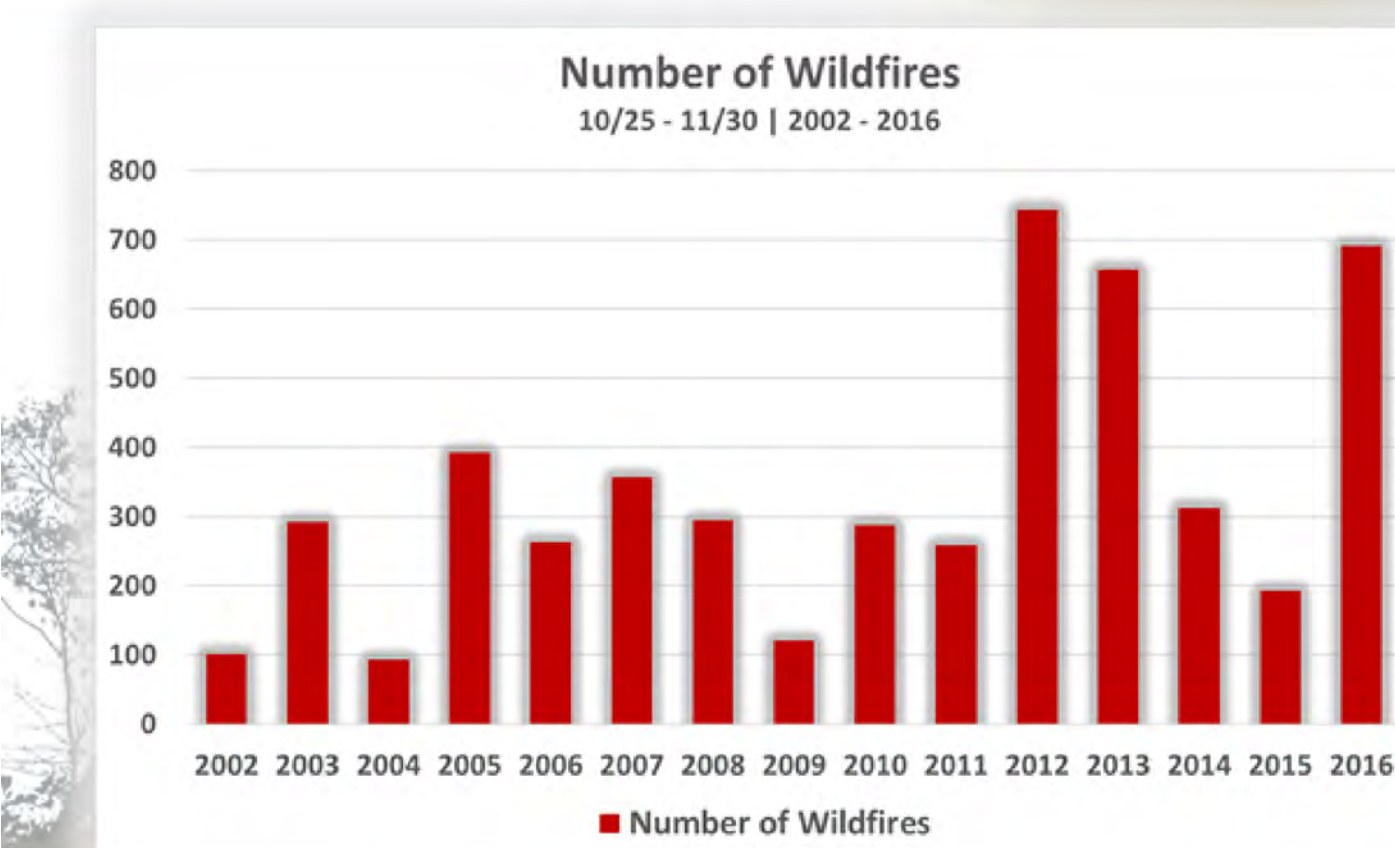

Fall 2016 Wildfires in North Carolina

December 8, 2016

Wildfire Statistics*

(Fire Period 10/25 - 11/30/2016)

Number of Wildfires = 690

Acres Burned = 66,730

Number of Structures Protected = 126,320

Value of Structures Protected = \$16,904,543,860

** Estimates based on best available information*

Wildfire Trends*

(Fire Period 10/25 - 11/30 | 2002 - 2016)

** Estimates based on best available information*

Fire Name		Legend	
	Wildfire > 1,000 Acres		County Boundary
	Other Large Wildfires		Municipal Boundary
	Other Wildfires		Interstate
			U.S. Highway
			River / Stream
			Water Body