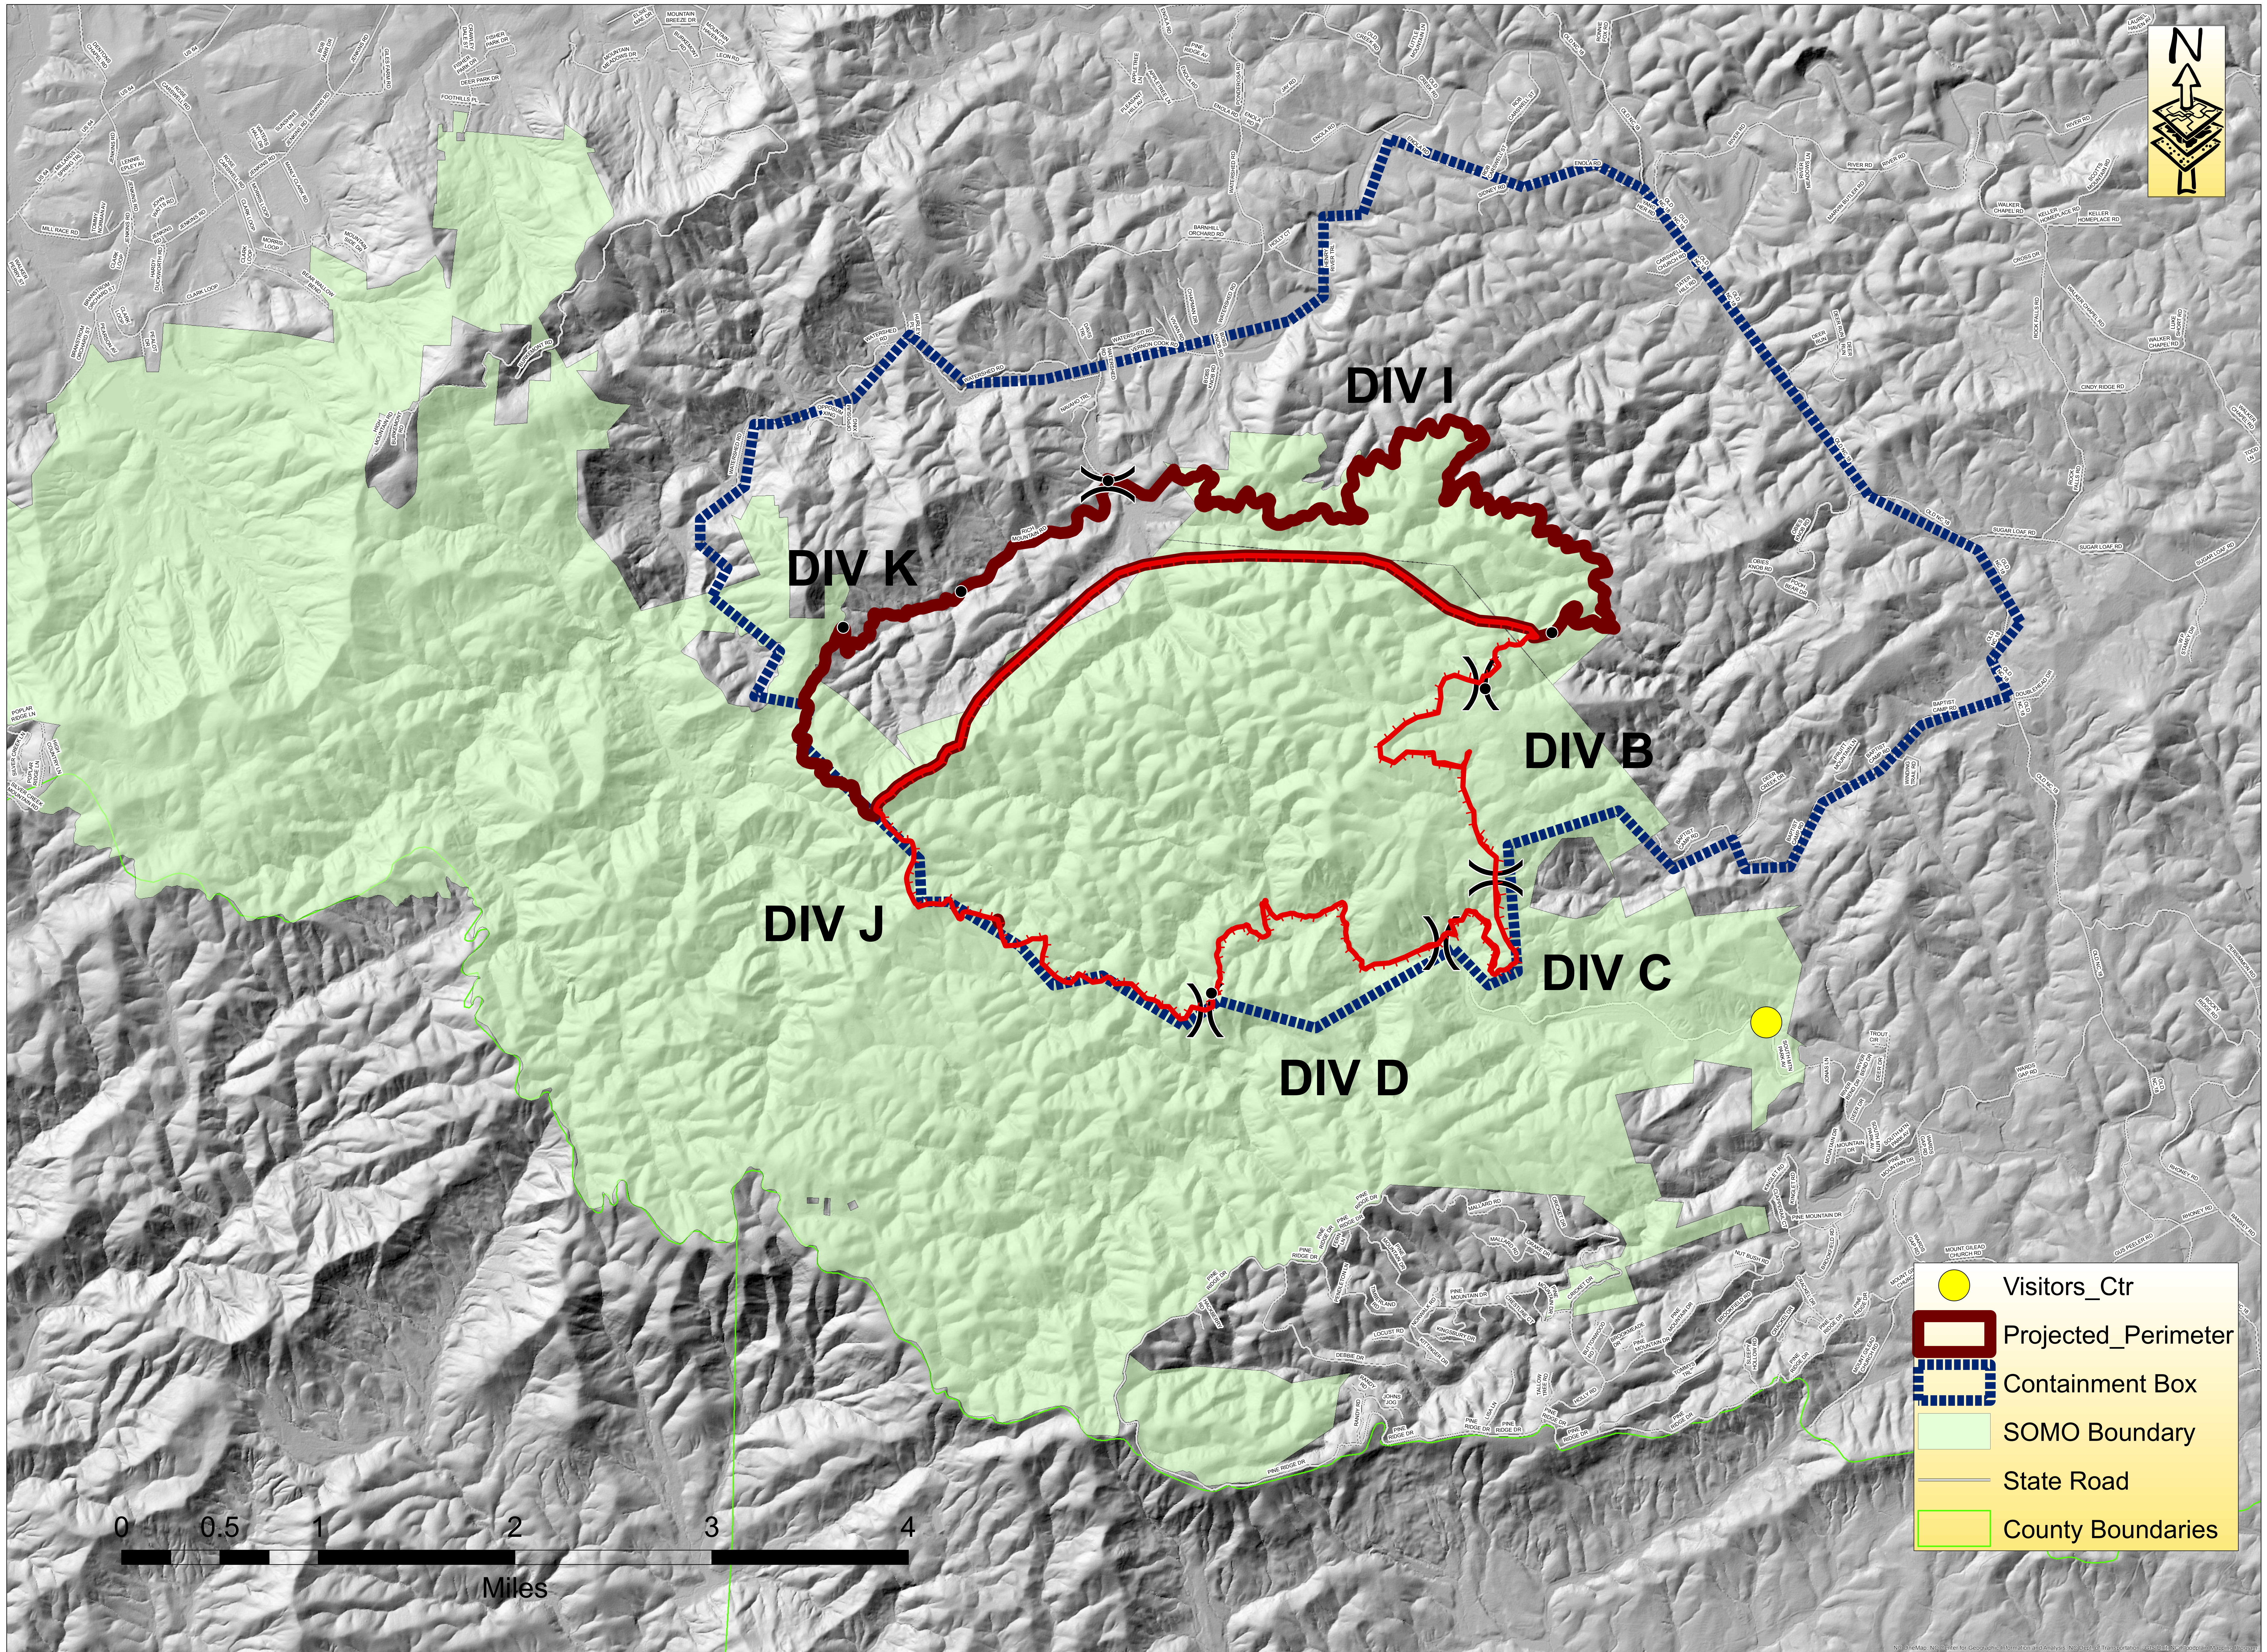

Chestnut Knob Briefing Map

NC-NCS-1600043

November 14, 2016
0700-1900

- Visitors_Ctr
- ▭ Projected_Perimeter
- ▭ Containment Box
- ▭ SOMO Boundary
- ▭ State Road
- ▭ County Boundaries