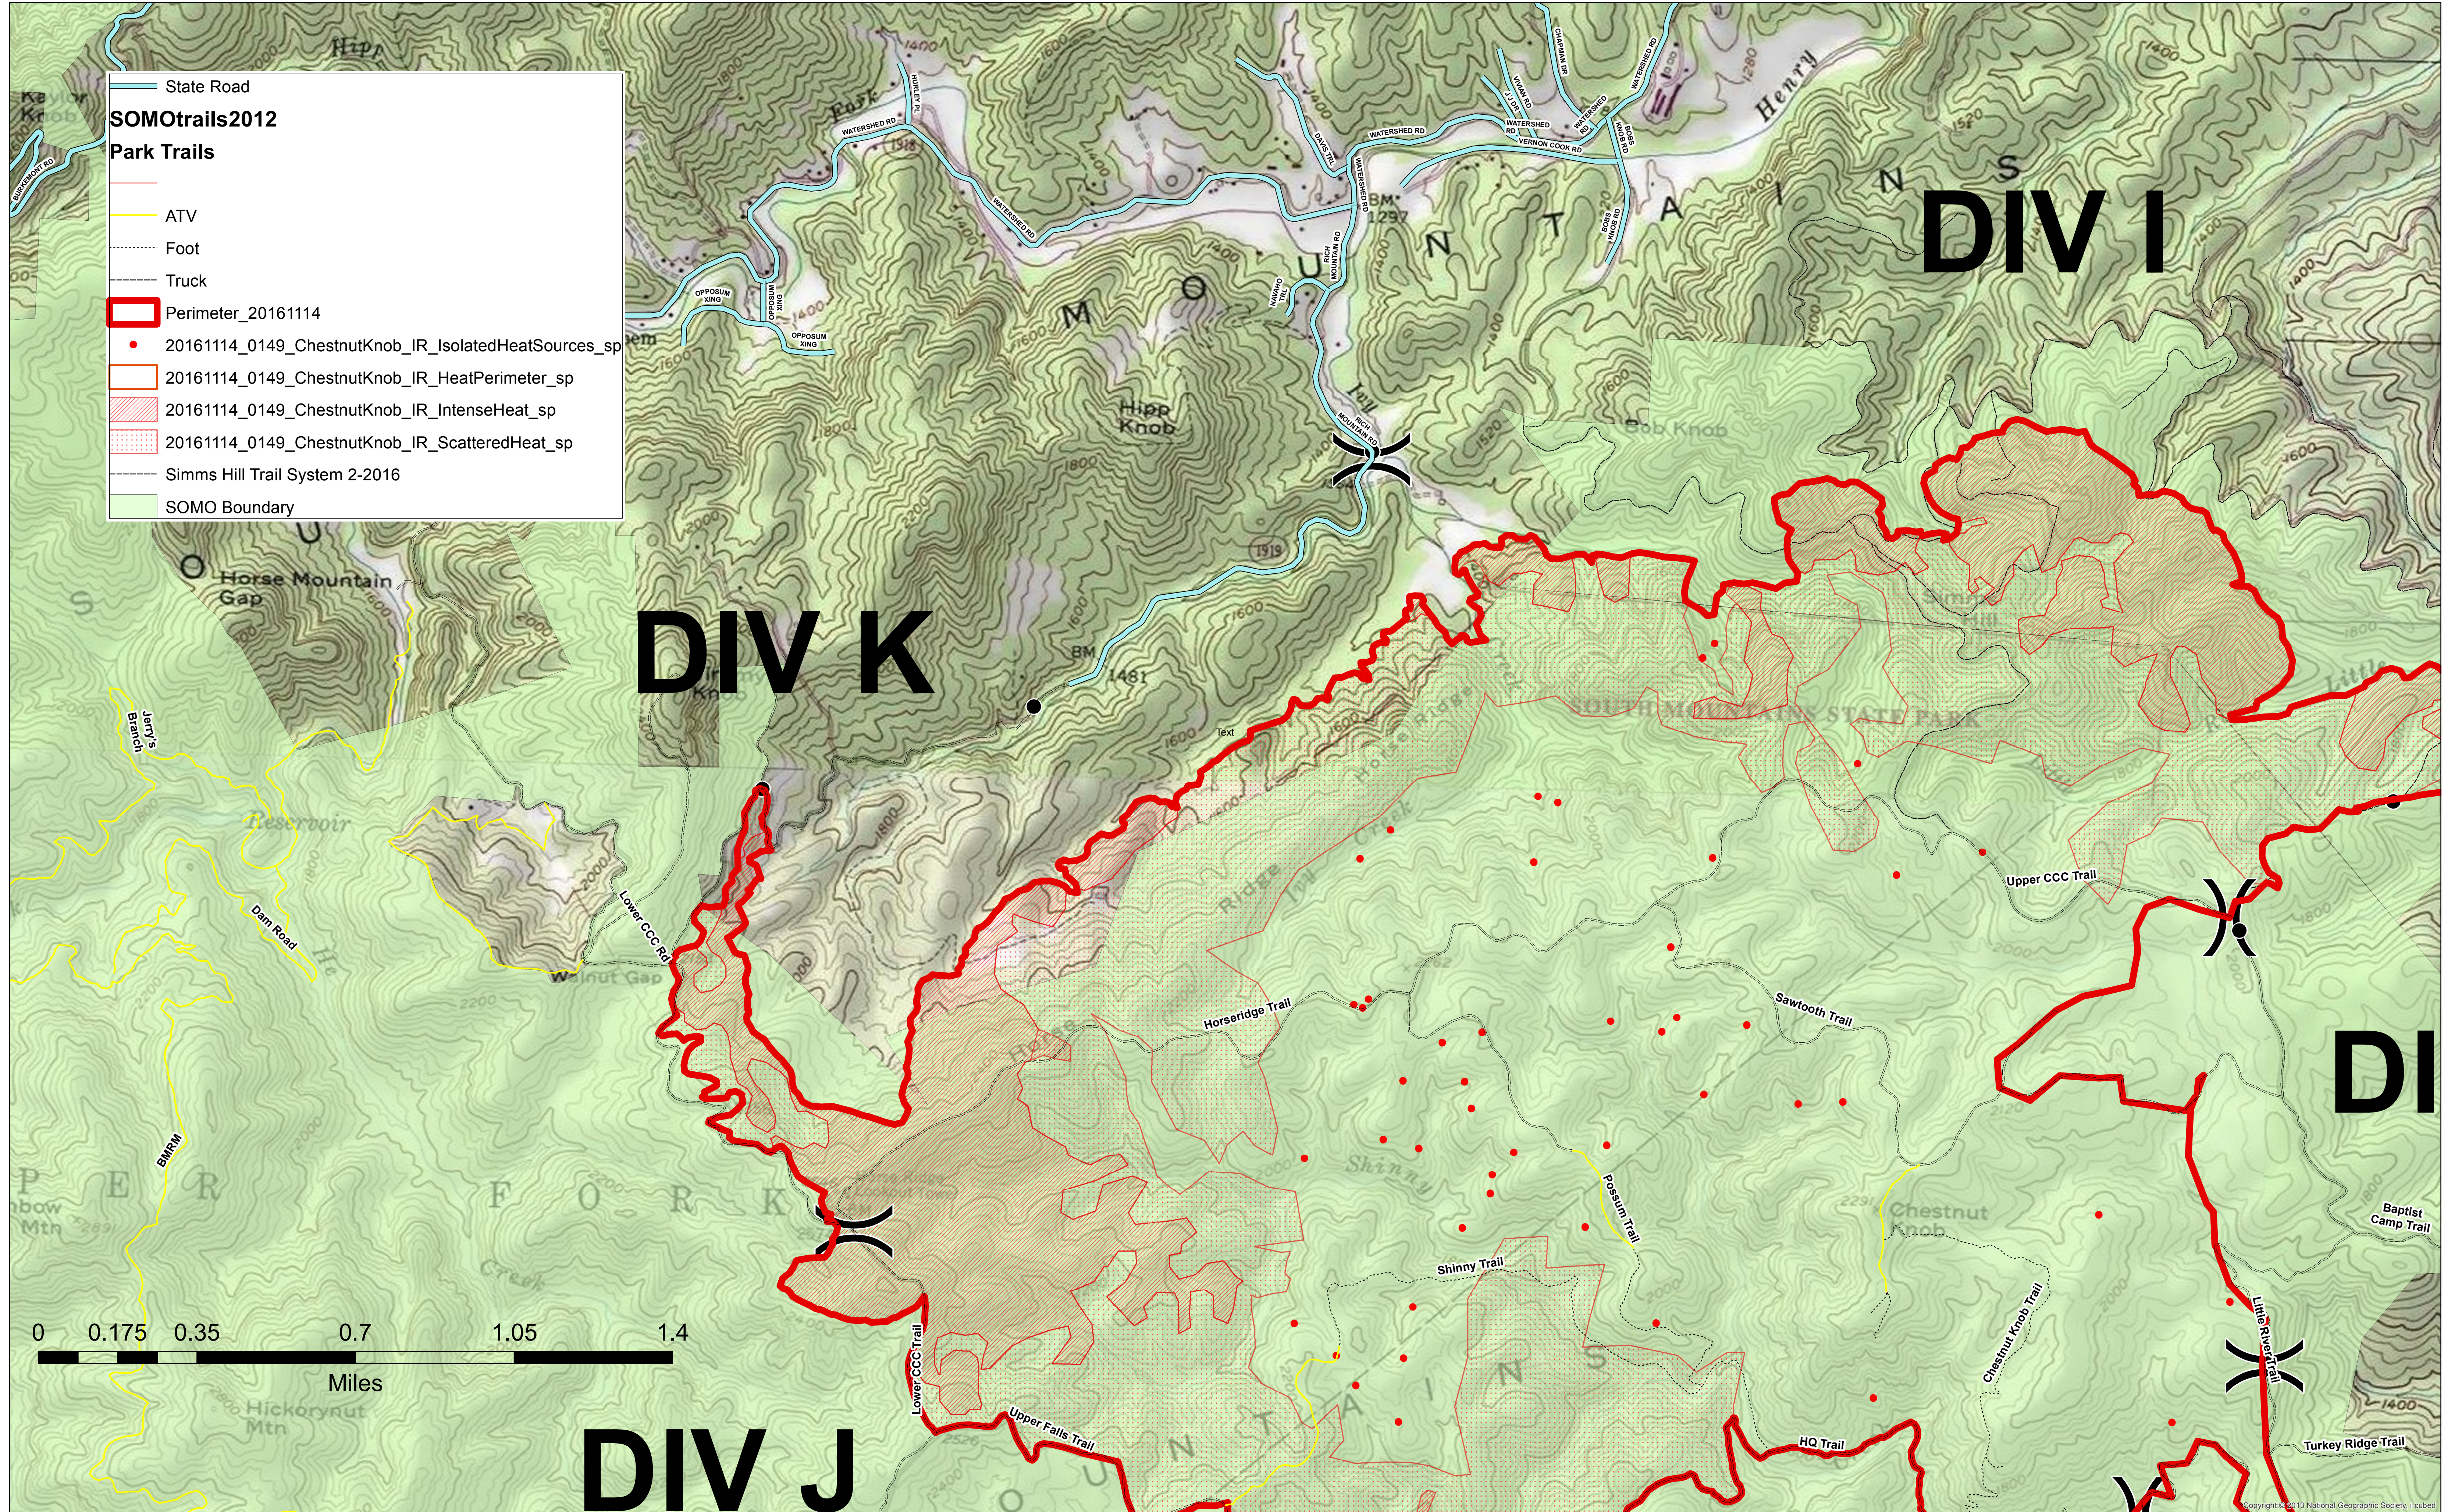

# Chestnut Knob, Operations Map

IR data, 11-13-2016; NC-NCS-160043  
Approximate acres: 3878  
11-14-2016  
0700 - 1900

State Road

**SOMOTrails2012**

**Park Trails**

- ATV
- Foot
- Truck
- Perimeter\_20161114
- 20161114\_0149\_ChestnutKnob\_IR\_IsolatedHeatSources\_sp
- 20161114\_0149\_ChestnutKnob\_IR\_HeatPerimeter\_sp
- 20161114\_0149\_ChestnutKnob\_IR\_IntenseHeat\_sp
- 20161114\_0149\_ChestnutKnob\_IR\_ScatteredHeat\_sp
- Simms Hill Trail System 2-2016
- SOMO Boundary