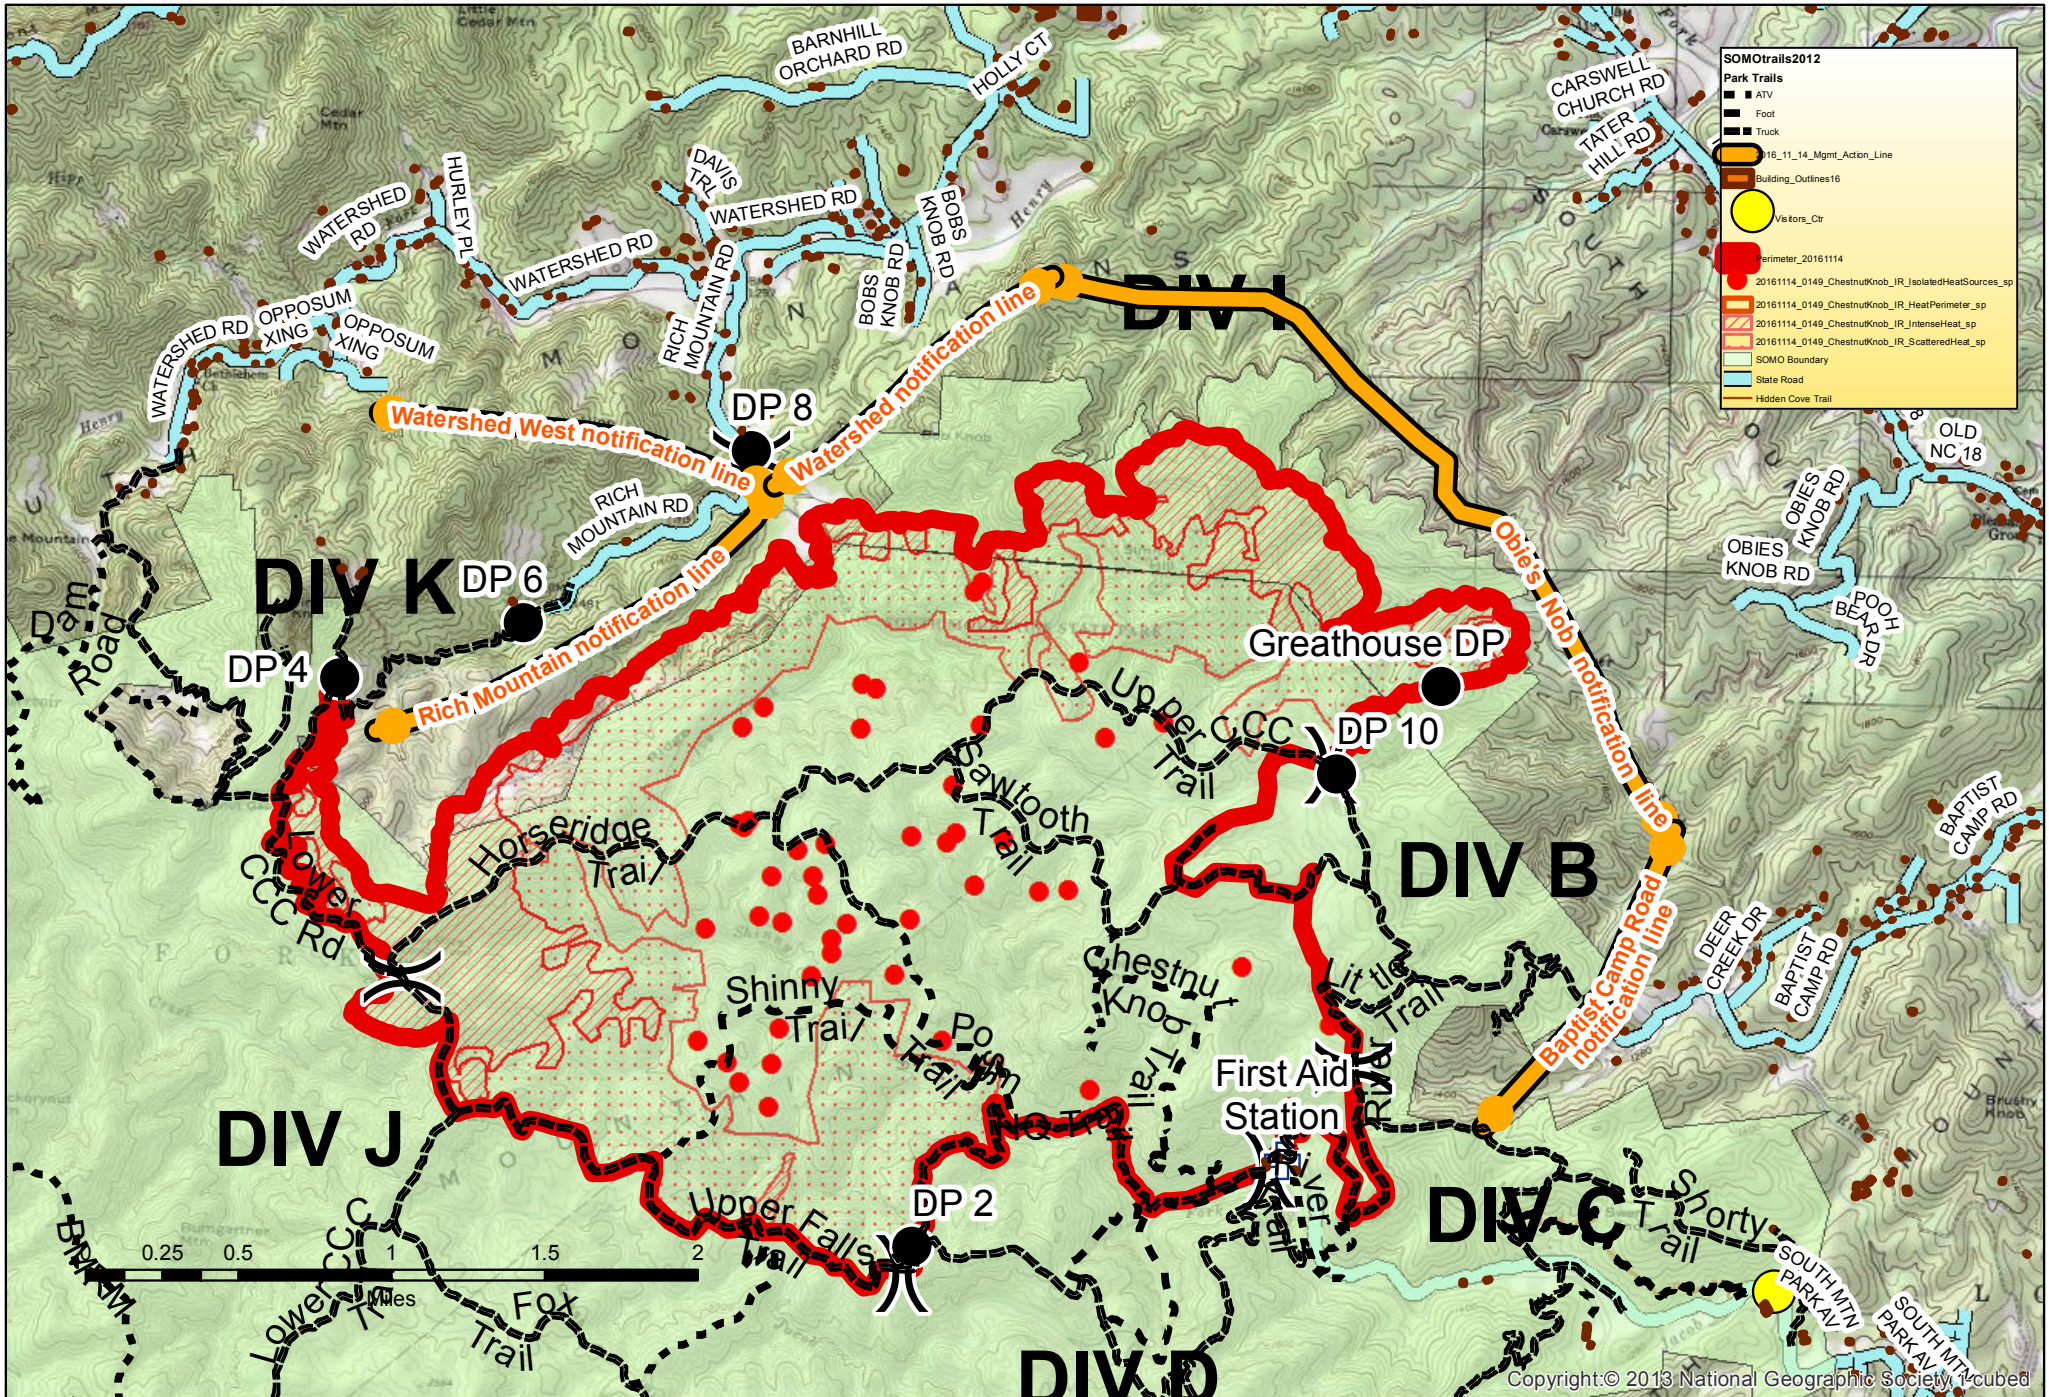

Chestnut Knob Operations Map

NC-NCS-1600043; Appr. acres: 3878

Management Action Lines

November 15, 2016
0700-1900

SOMOtrails2012	
■	Park Trails
■	ATV
■	Foot
■	Truck
—	16_11_14_Mgmt_Action_Line
—	Building_Outlines16
●	Visitors_Ctr
●	Perimeter_20161114
●	20161114_0149_ChestnutKnob_IR_IsolatedHeatSources_sp
—	20161114_0149_ChestnutKnob_IR_HeatPerimeter_sp
—	20161114_0149_ChestnutKnob_IR_IntenseHeat_sp
—	20161114_0149_ChestnutKnob_IR_ScatteredHeat_sp
—	SOMO Boundary
—	State Road
—	Hidden Cove Trail