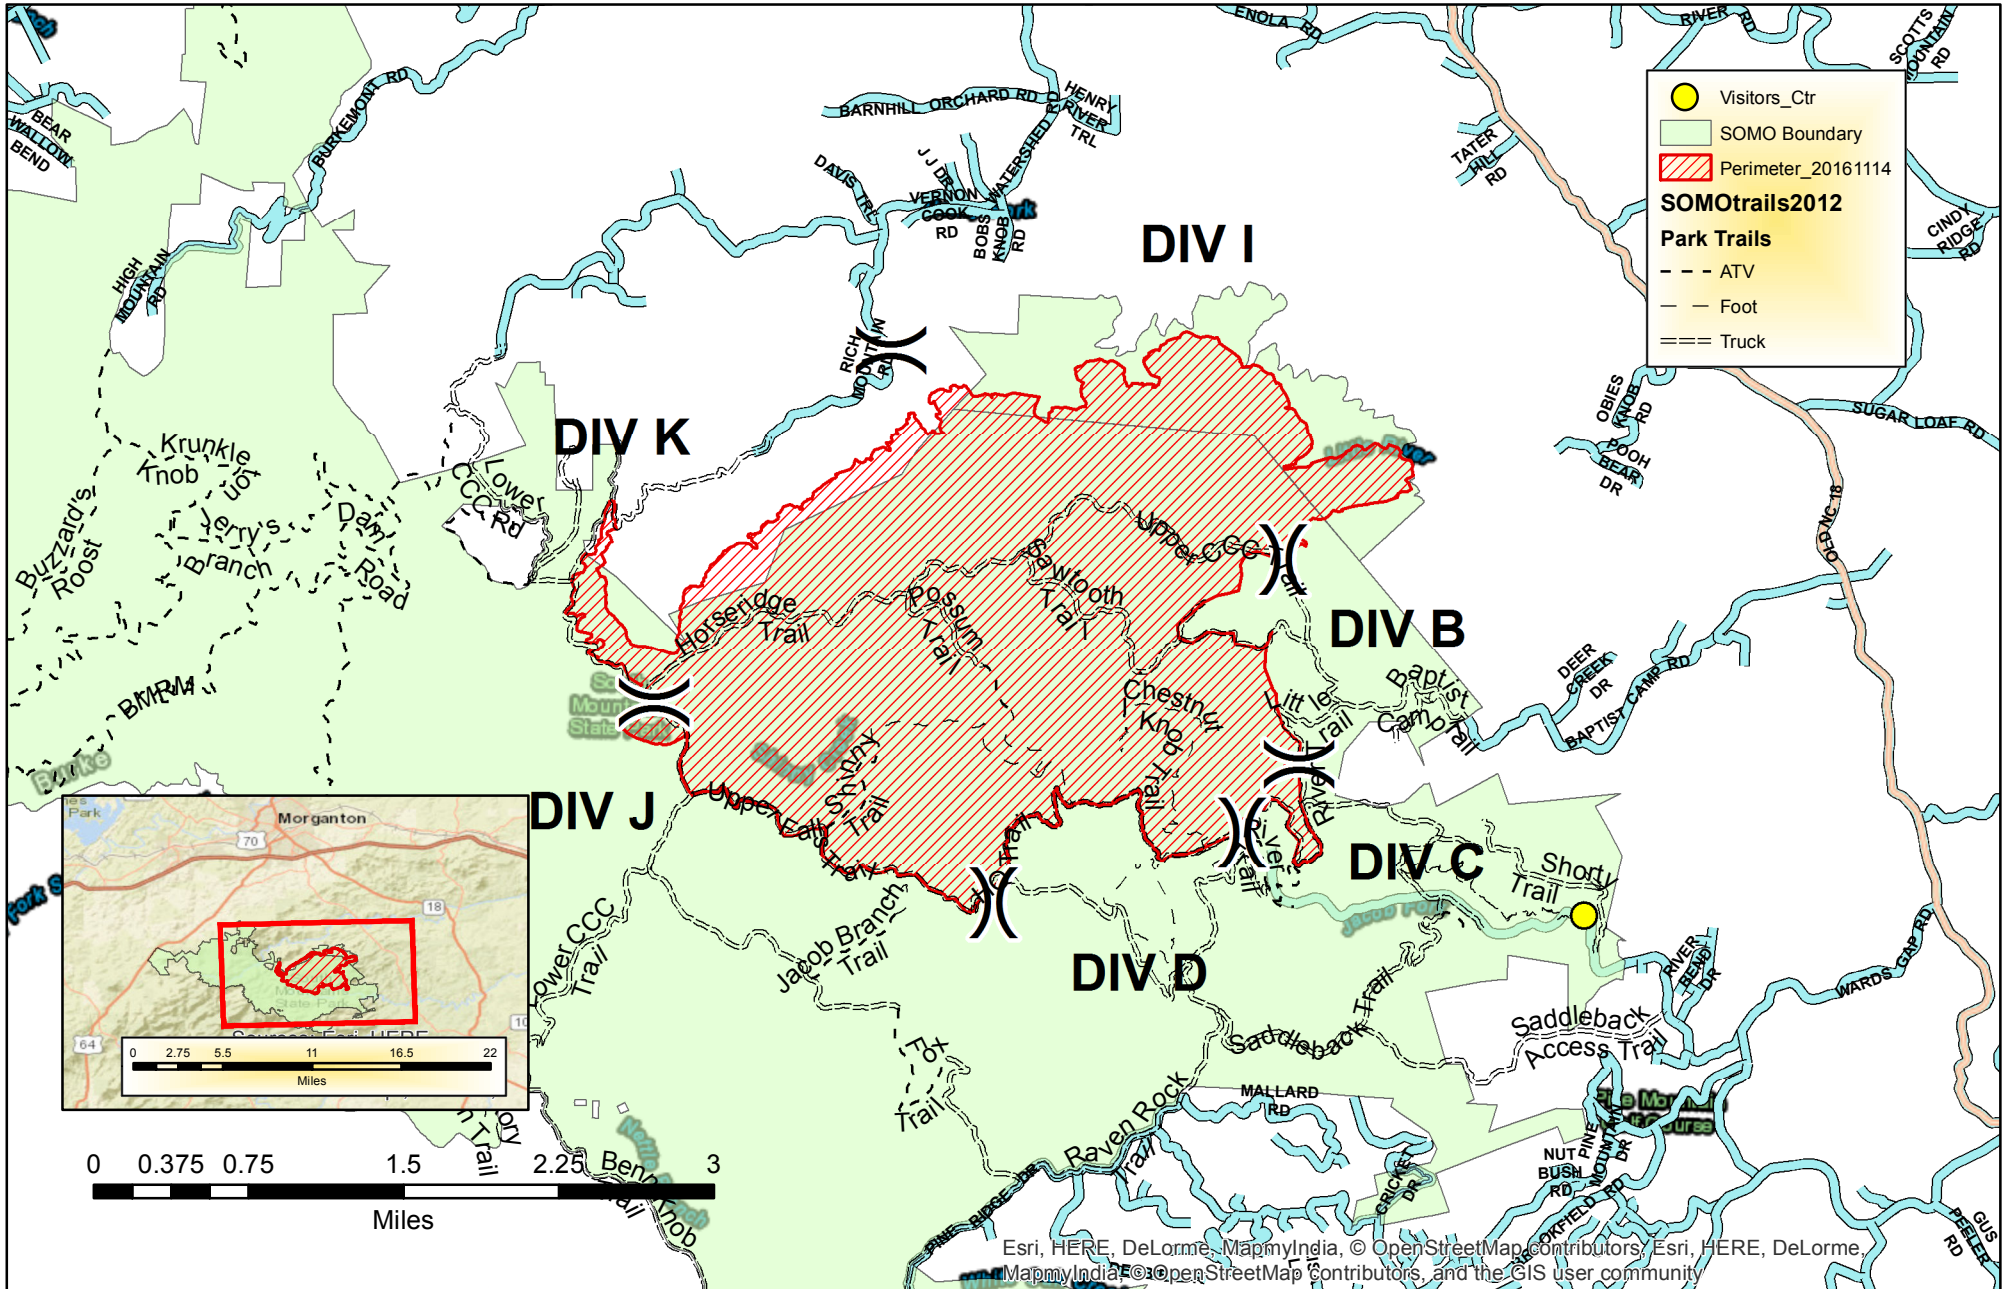

# Chestnut Knob Information Map

NC-NCS-1600043; Appr. acres: 3878

Esri, HERE, DeLorme, MapmyIndia, © OpenStreetMap contributors, Esri, HERE, DeLorme, MapmyIndia, © OpenStreetMap contributors, and the GIS user community