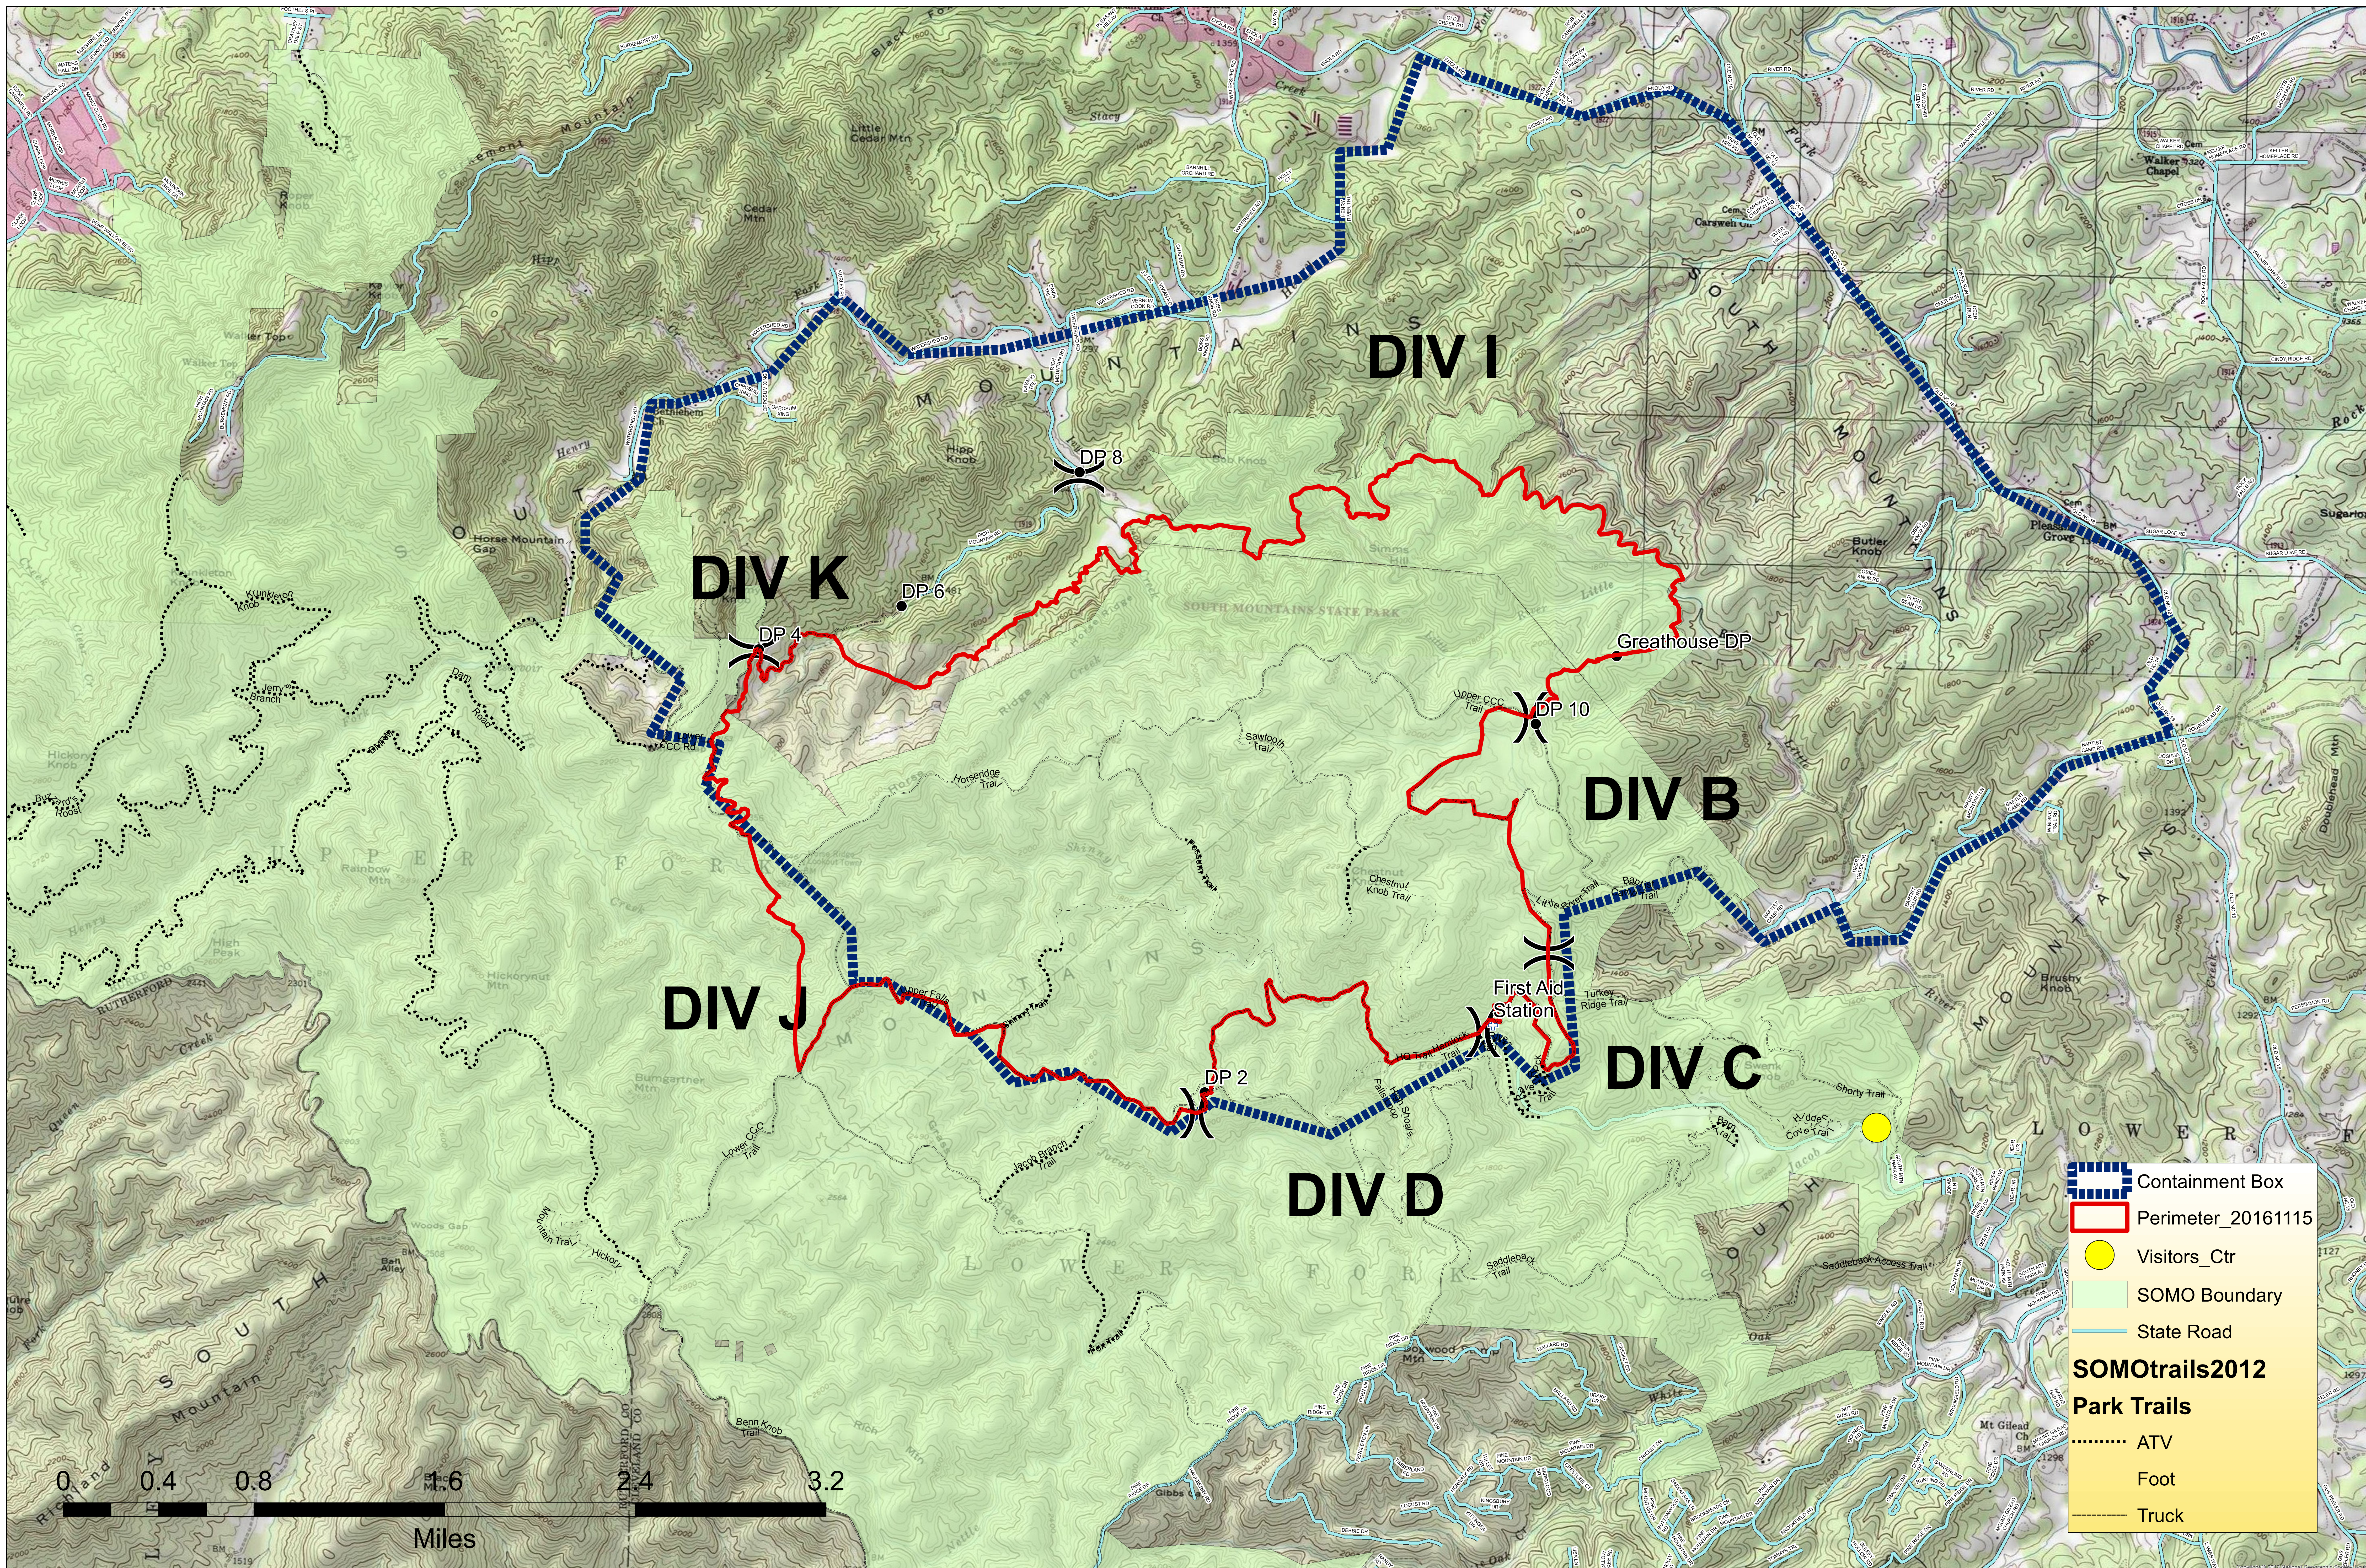

Chestnut Knob Briefing Map

NC-NCS-1600043; Appr. acres: 4256
Operational Period: 11/15/2016; 0700 - 1900

Legend

- Containment Box
- Perimeter_20161115
- Visitors_Ctr
- SOMO Boundary
- State Road
- SOMOtrails2012**
- Park Trails**
- ATV
- Foot
- Truck