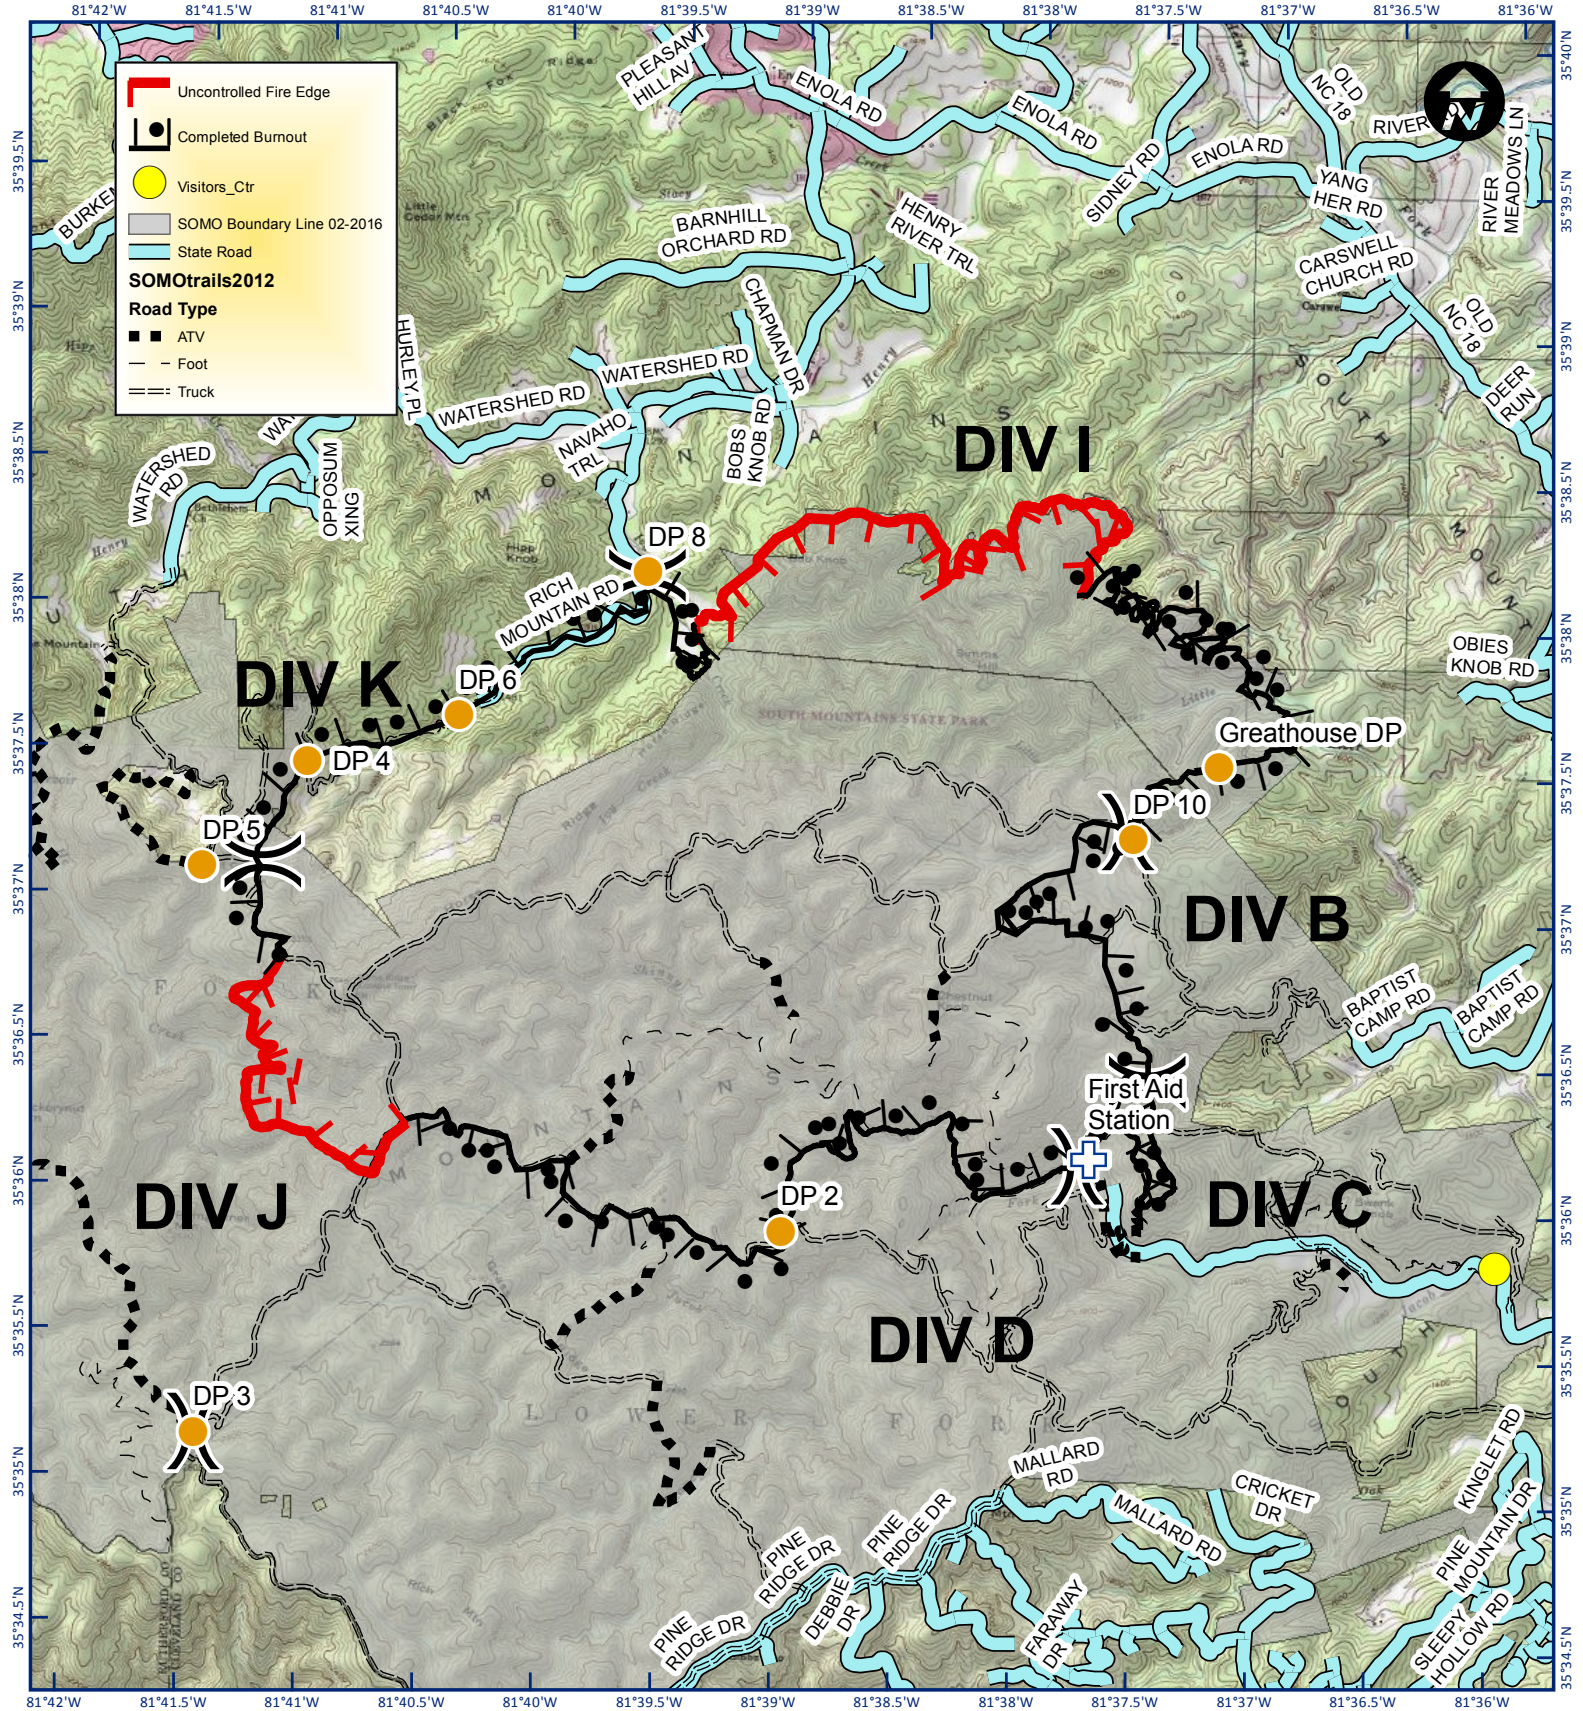

Chestnut Knob IAP Map

NC-NCS-160043
Approximate Acres: 4580

November 16, 2016

0700-1900

Perimeters shown are based on the best available information at the time of map production. Latest intel collected Nov 15, 2016

Nov 15, 2016 1957 hrs
Map Datum: NAD83 SP Meters
Author: S Crosby