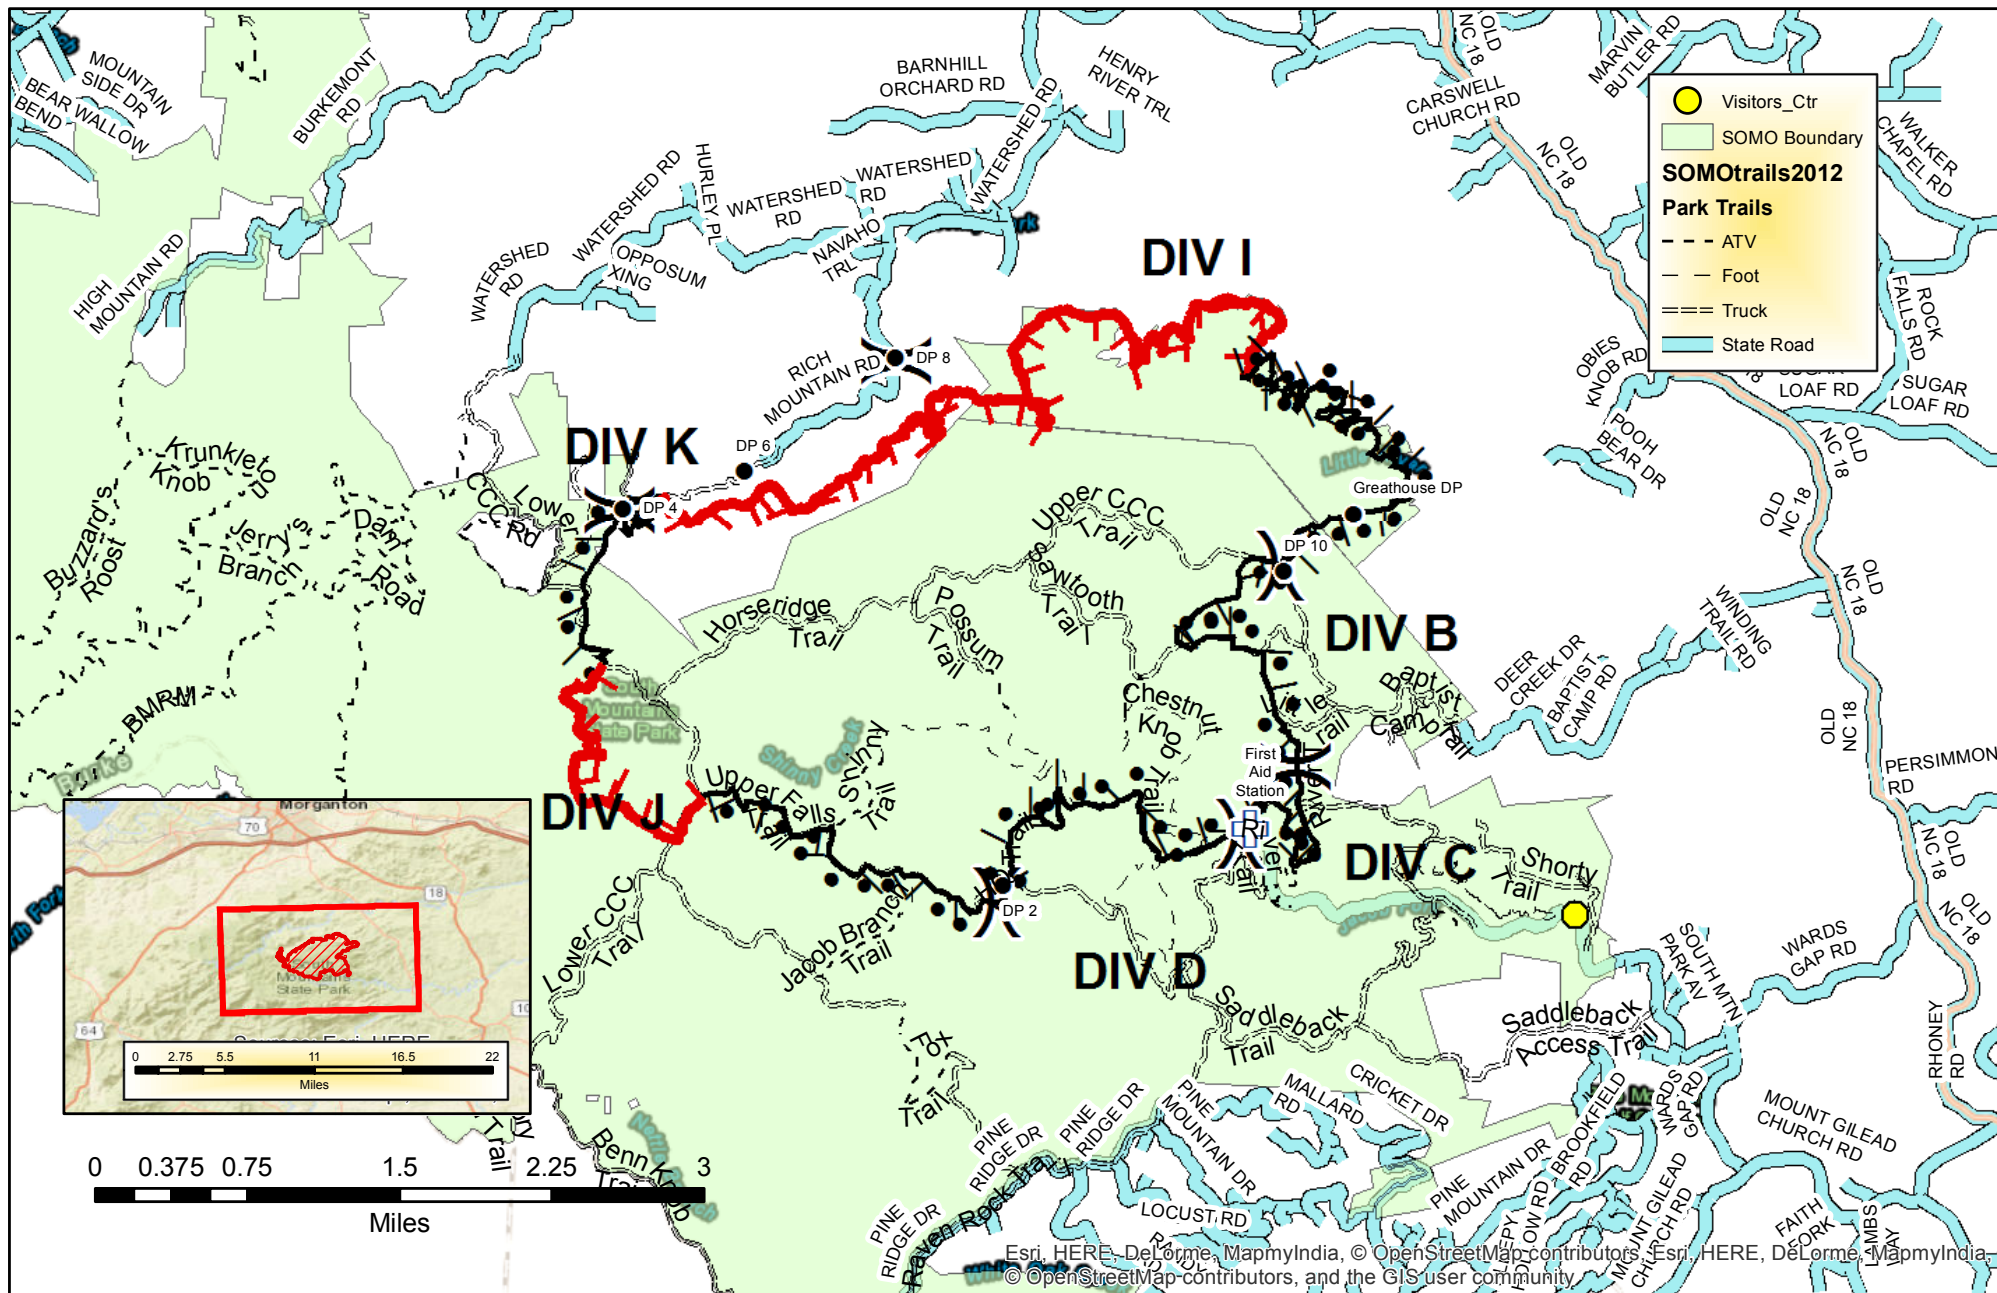

# Chestnut Knob Information Map

NC-NCS-1600043; Appr. acres: 4567

Esri, HERE, DeLorme, MapmyIndia, © OpenStreetMap contributors, Esri, HERE, DeLorme, MapmyIndia, © OpenStreetMap contributors, and the GIS user community

Date: 11/15/2016

Perimeters shown are based on the best available information at the time of map production

Author: S. Crosby