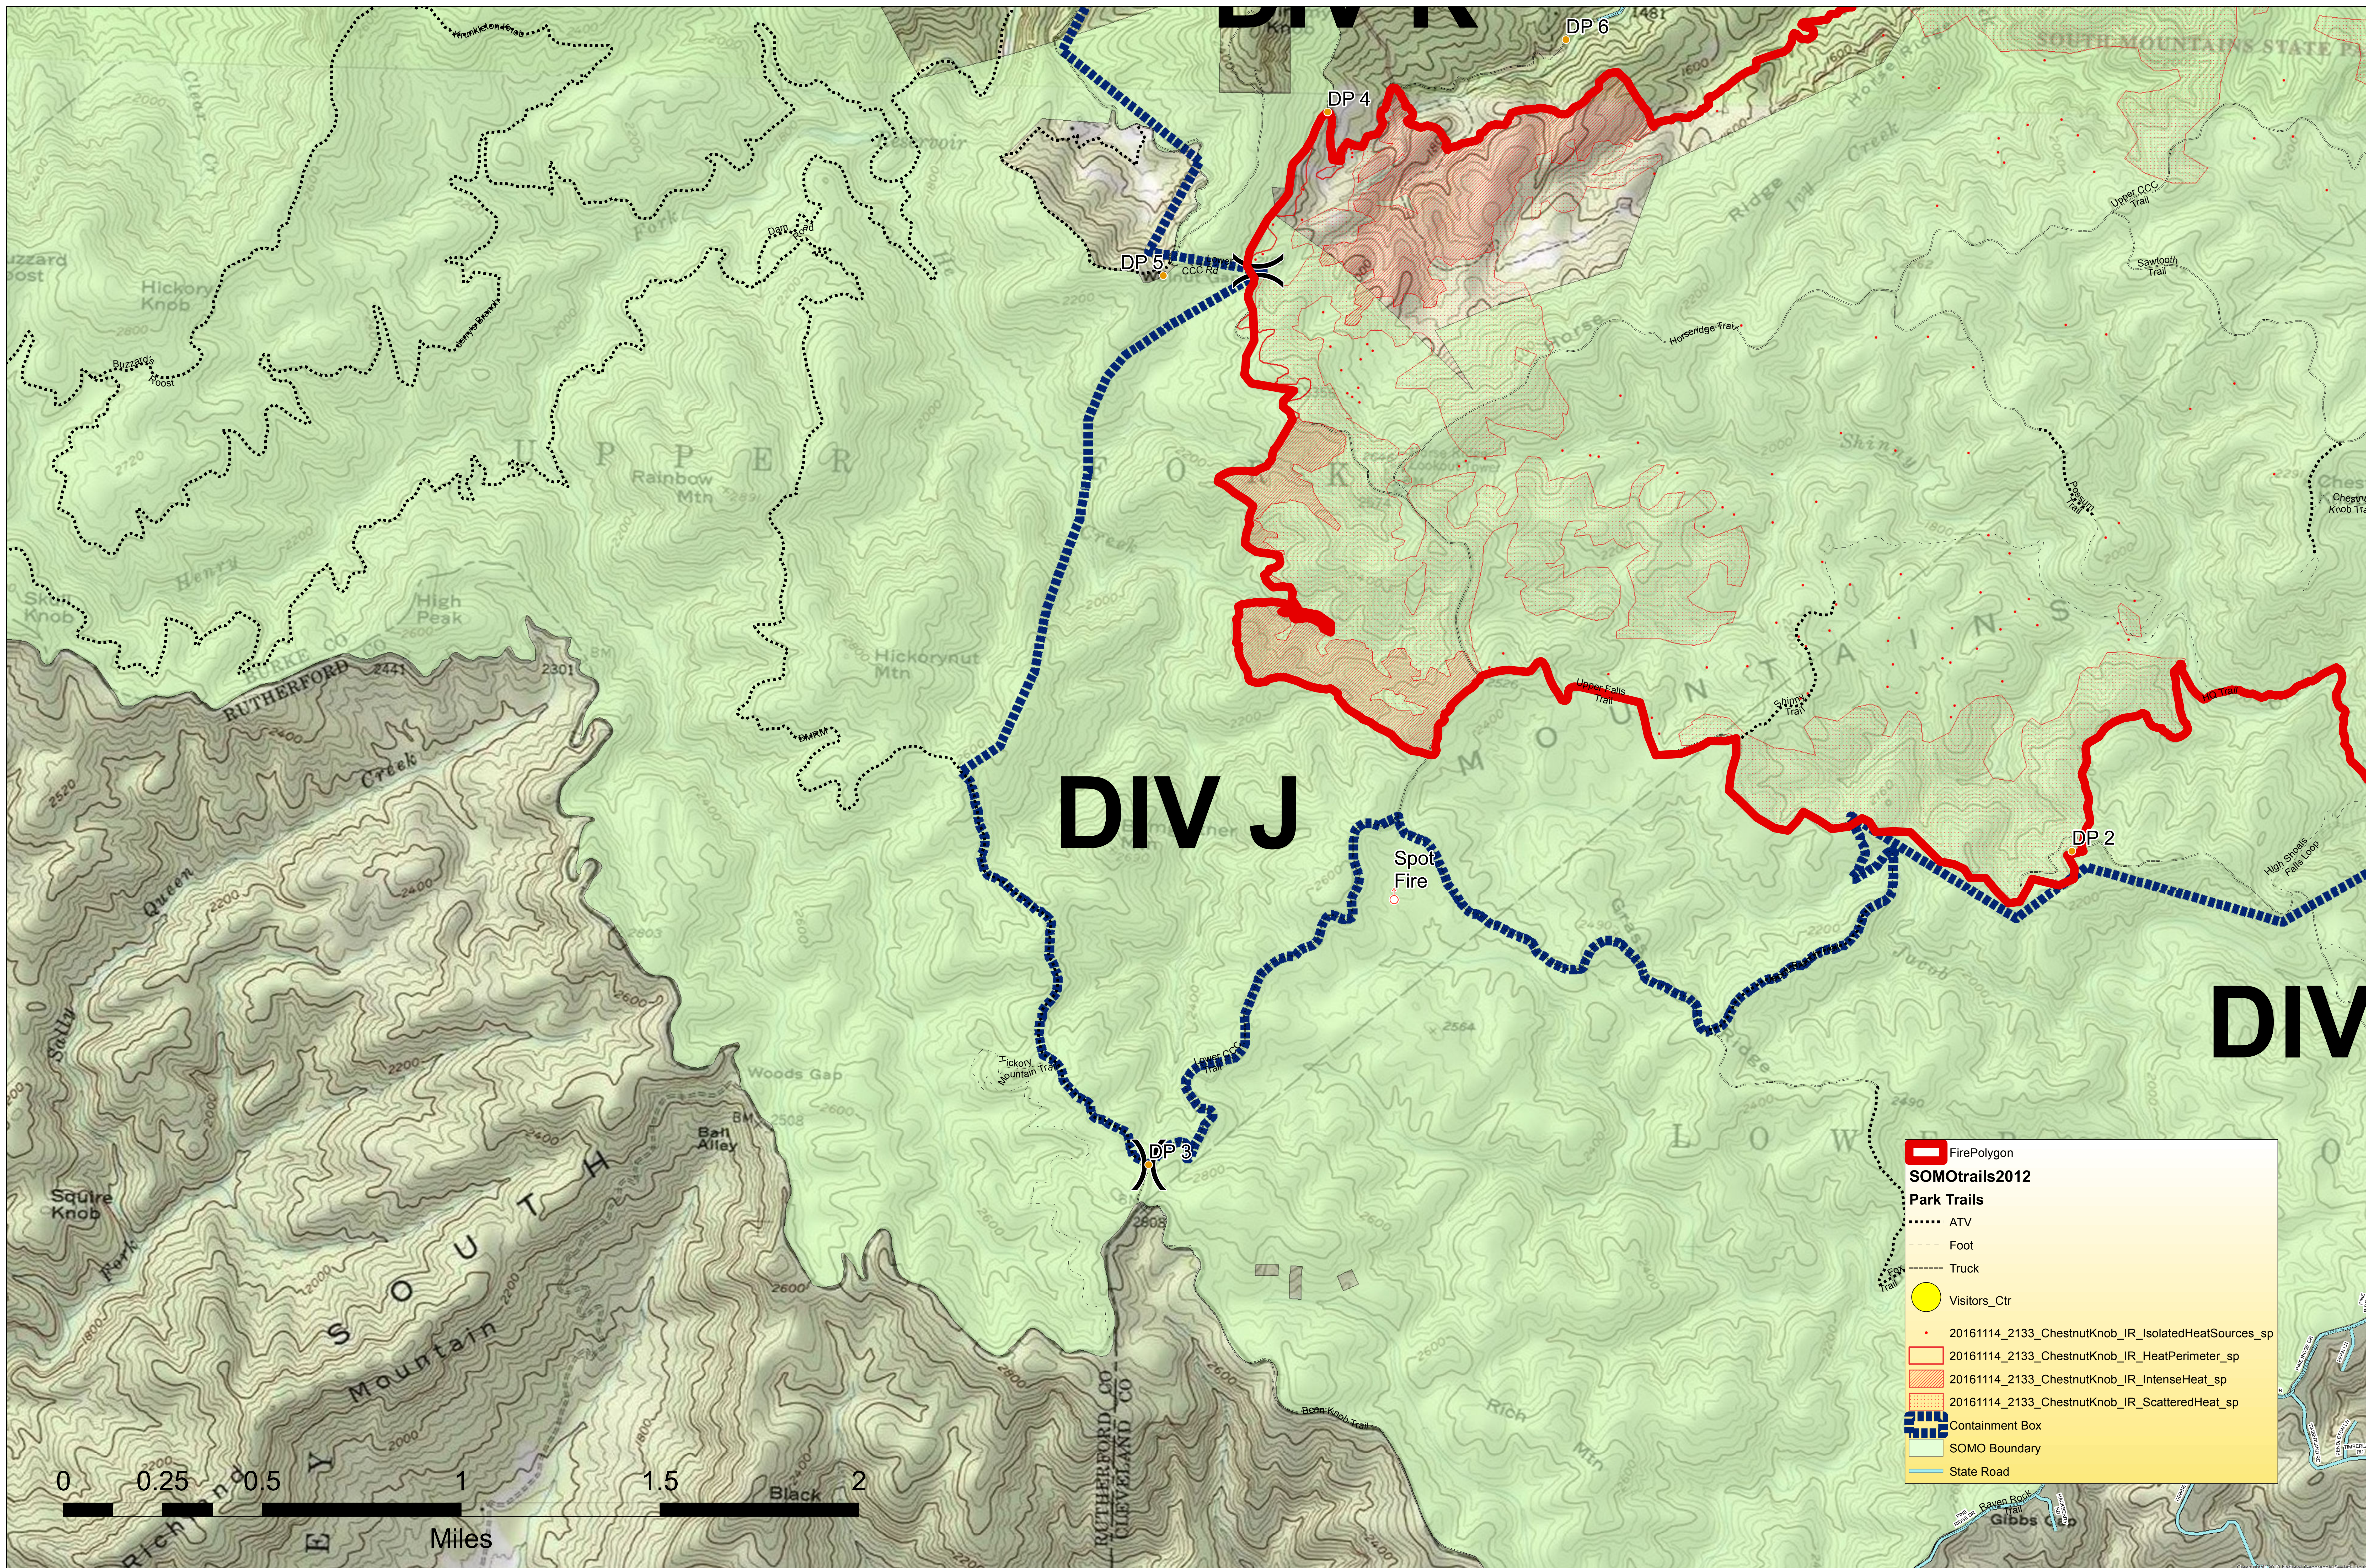

# Chestnut Knob Operations Map

NC-NCS-1600043; Appr. acres: 4576  
Operational Period: 11/16/2016 ; 0700 - 1900

	FirePolygon
<b>SOMOTrails2012</b>	
<b>Park Trails</b>	
	ATV
	Foot
	Truck
	Visitors_Ctr
	20161114_2133_ChestnutKnob_IR_IsolatedHeatSources_sp
	20161114_2133_ChestnutKnob_IR_HeatPerimeter_sp
	20161114_2133_ChestnutKnob_IR_IntenseHeat_sp
	20161114_2133_ChestnutKnob_IR_ScatteredHeat_sp
	Containment Box
	SOMO Boundary
	State Road