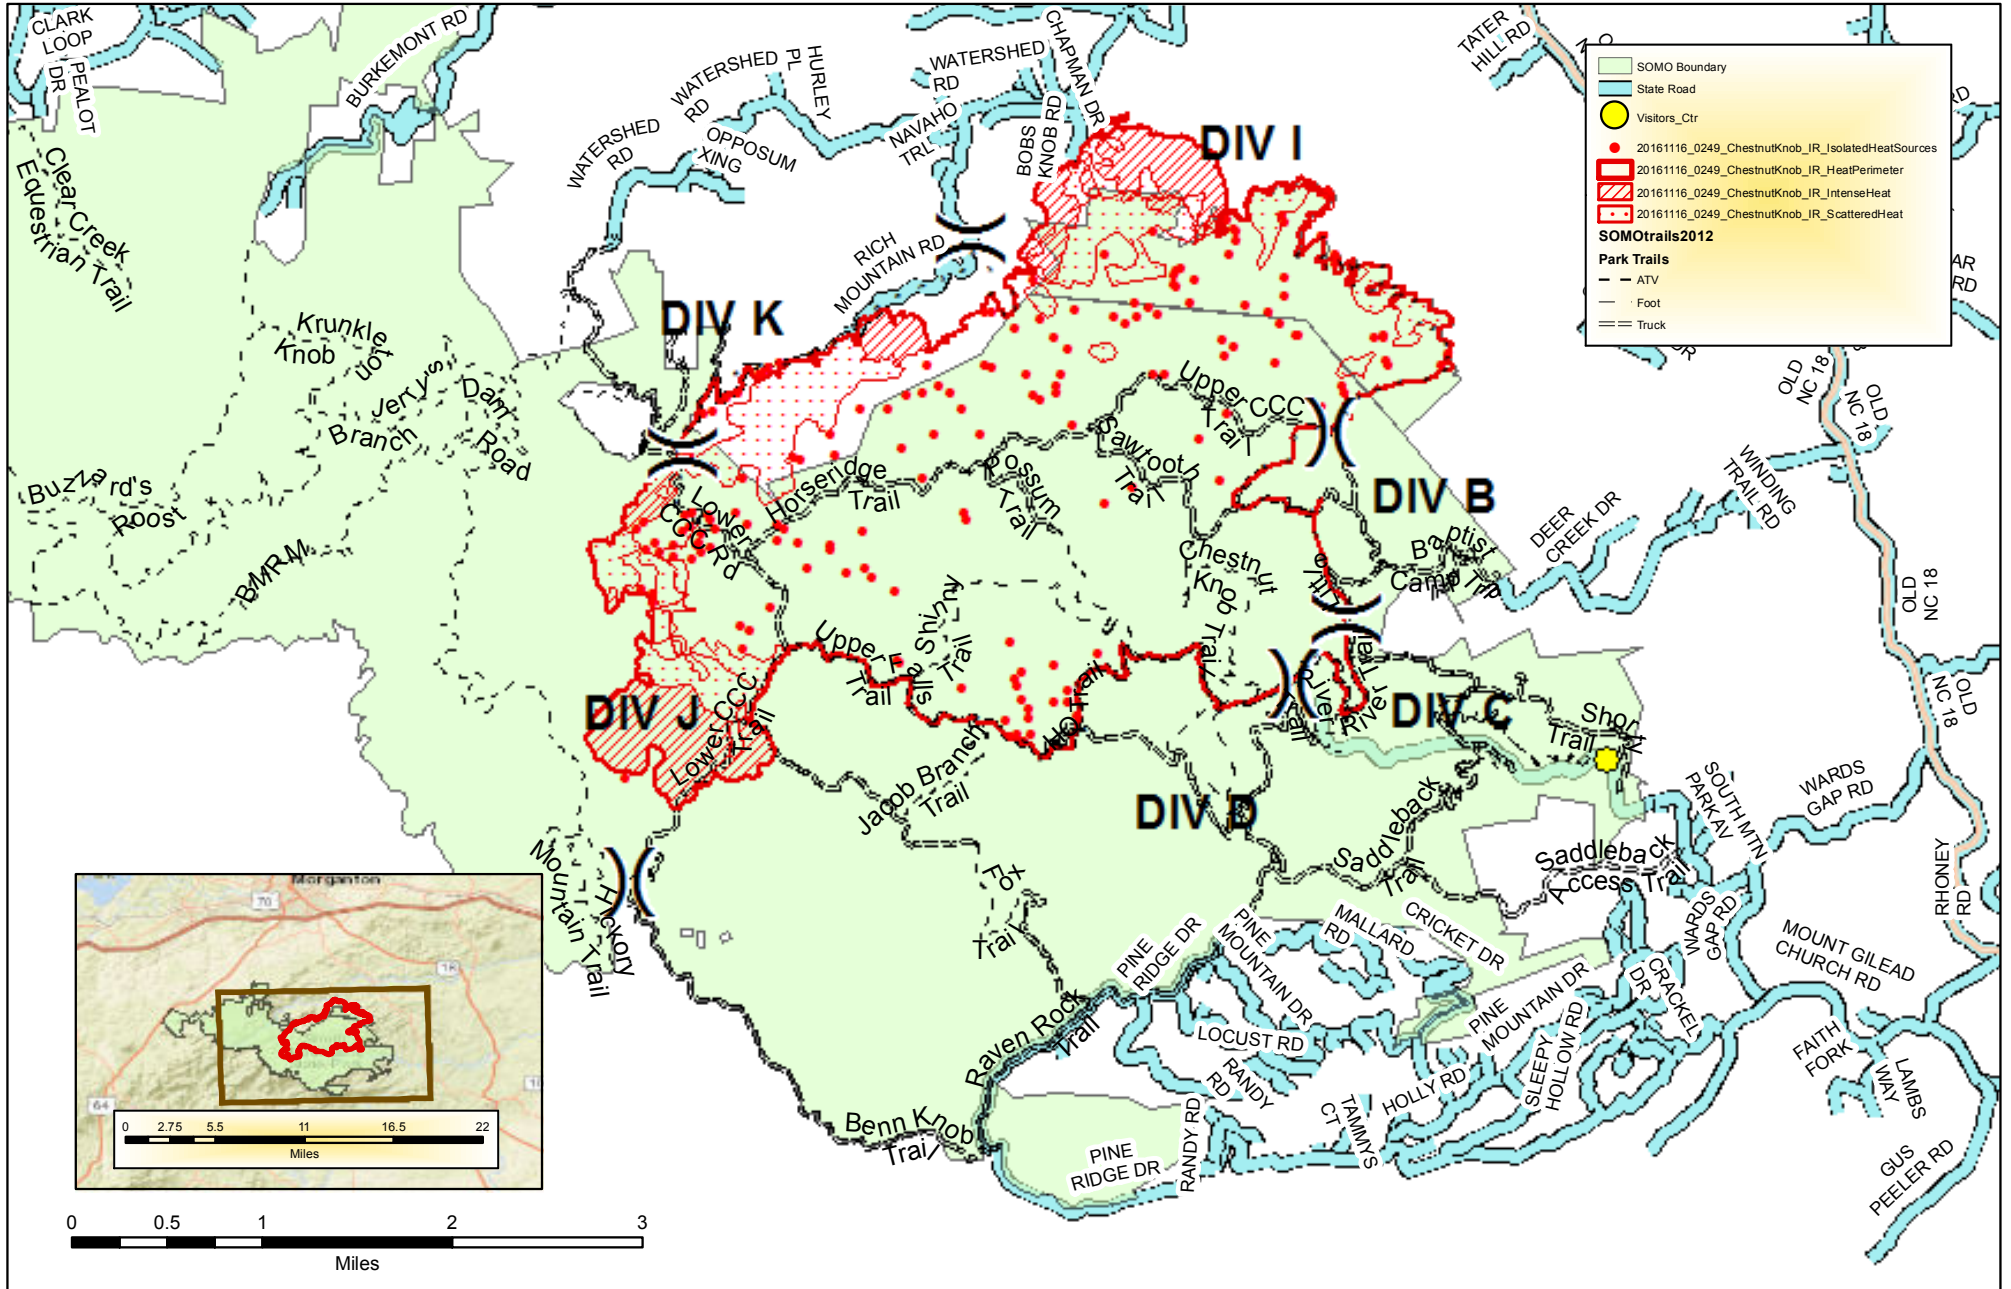

Chestnut Knob Information Map

NC-NCS-1600043; Appr. acres: 5,505

Date: 11/16/2016

Perimeters shown are based on the best available information at the time of map production

Author: S. Crosby