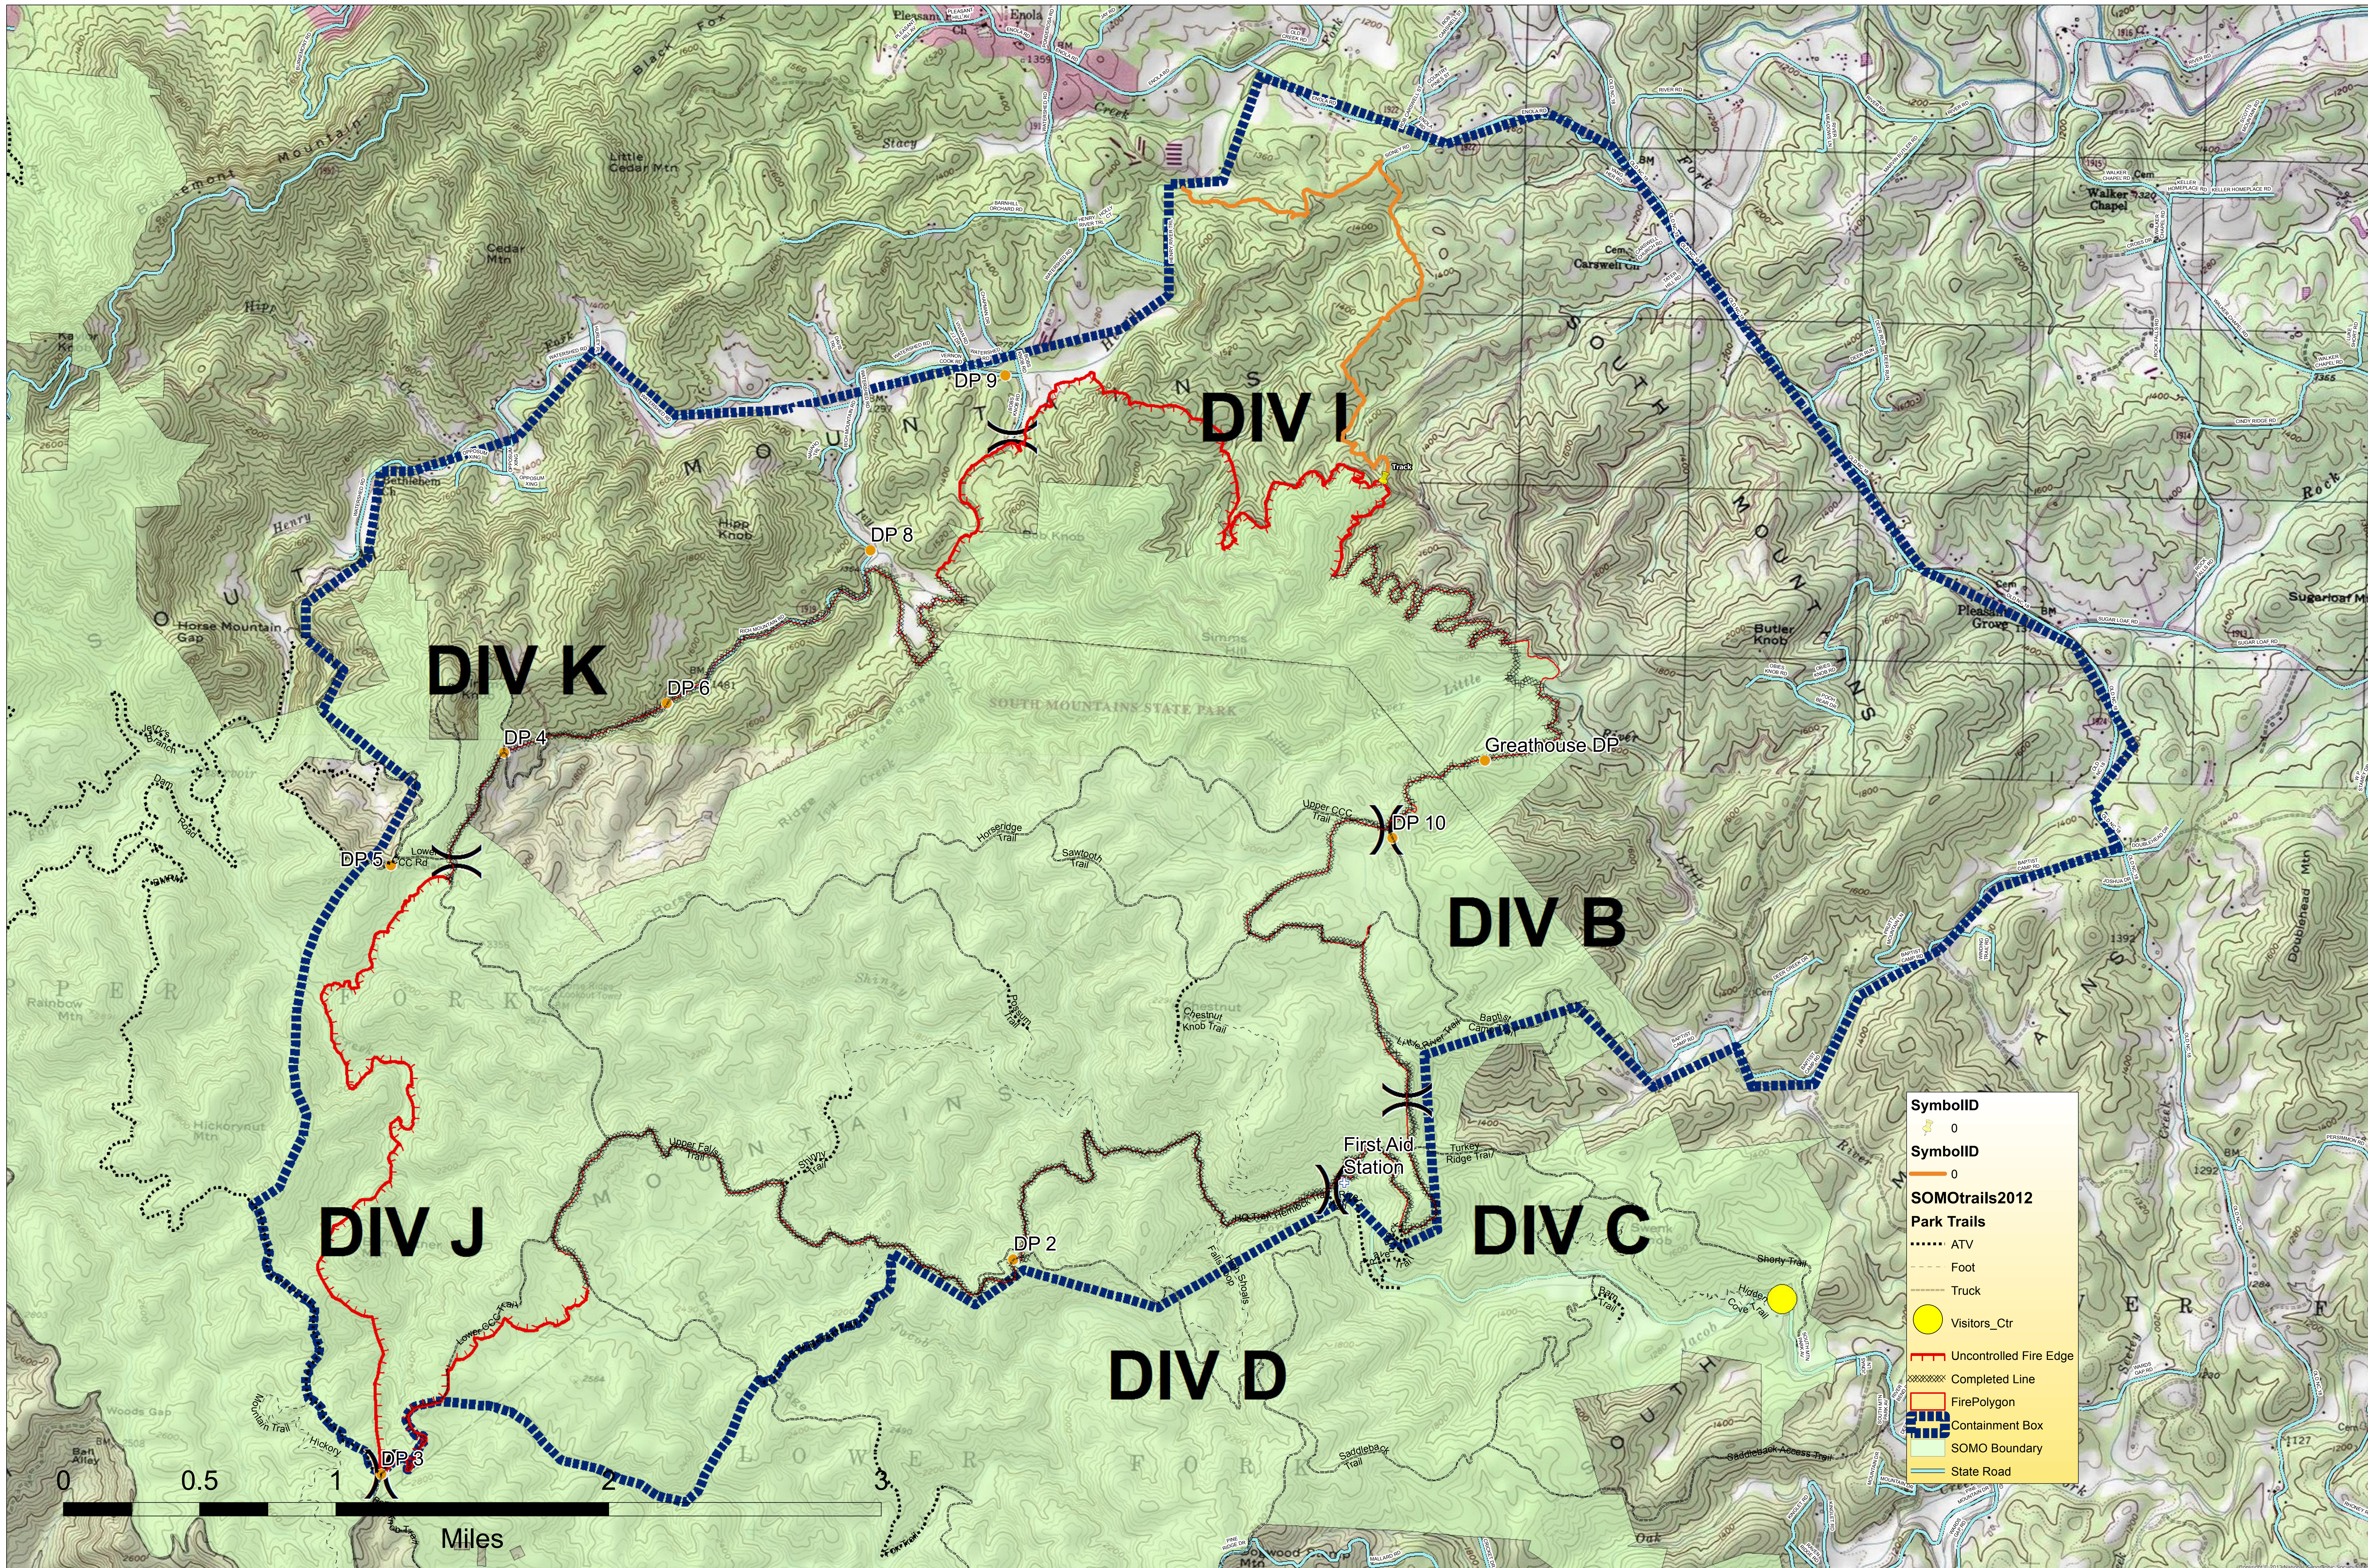

Chestnut Knob Operations Map

NC-NCS-1600043; Appr. acres: 5,689

Operational Period: 11/16/16; 0700 - 1900

SymbolID	0
SymbolID	0
SOMOTrails2012	
Park Trails	
	ATV
	Foot
	Truck
	Visitors_Ctr
	Uncontrolled Fire Edge
	Completed Line
	FirePolygon
	Containment Box
	SOMO Boundary
	State Road