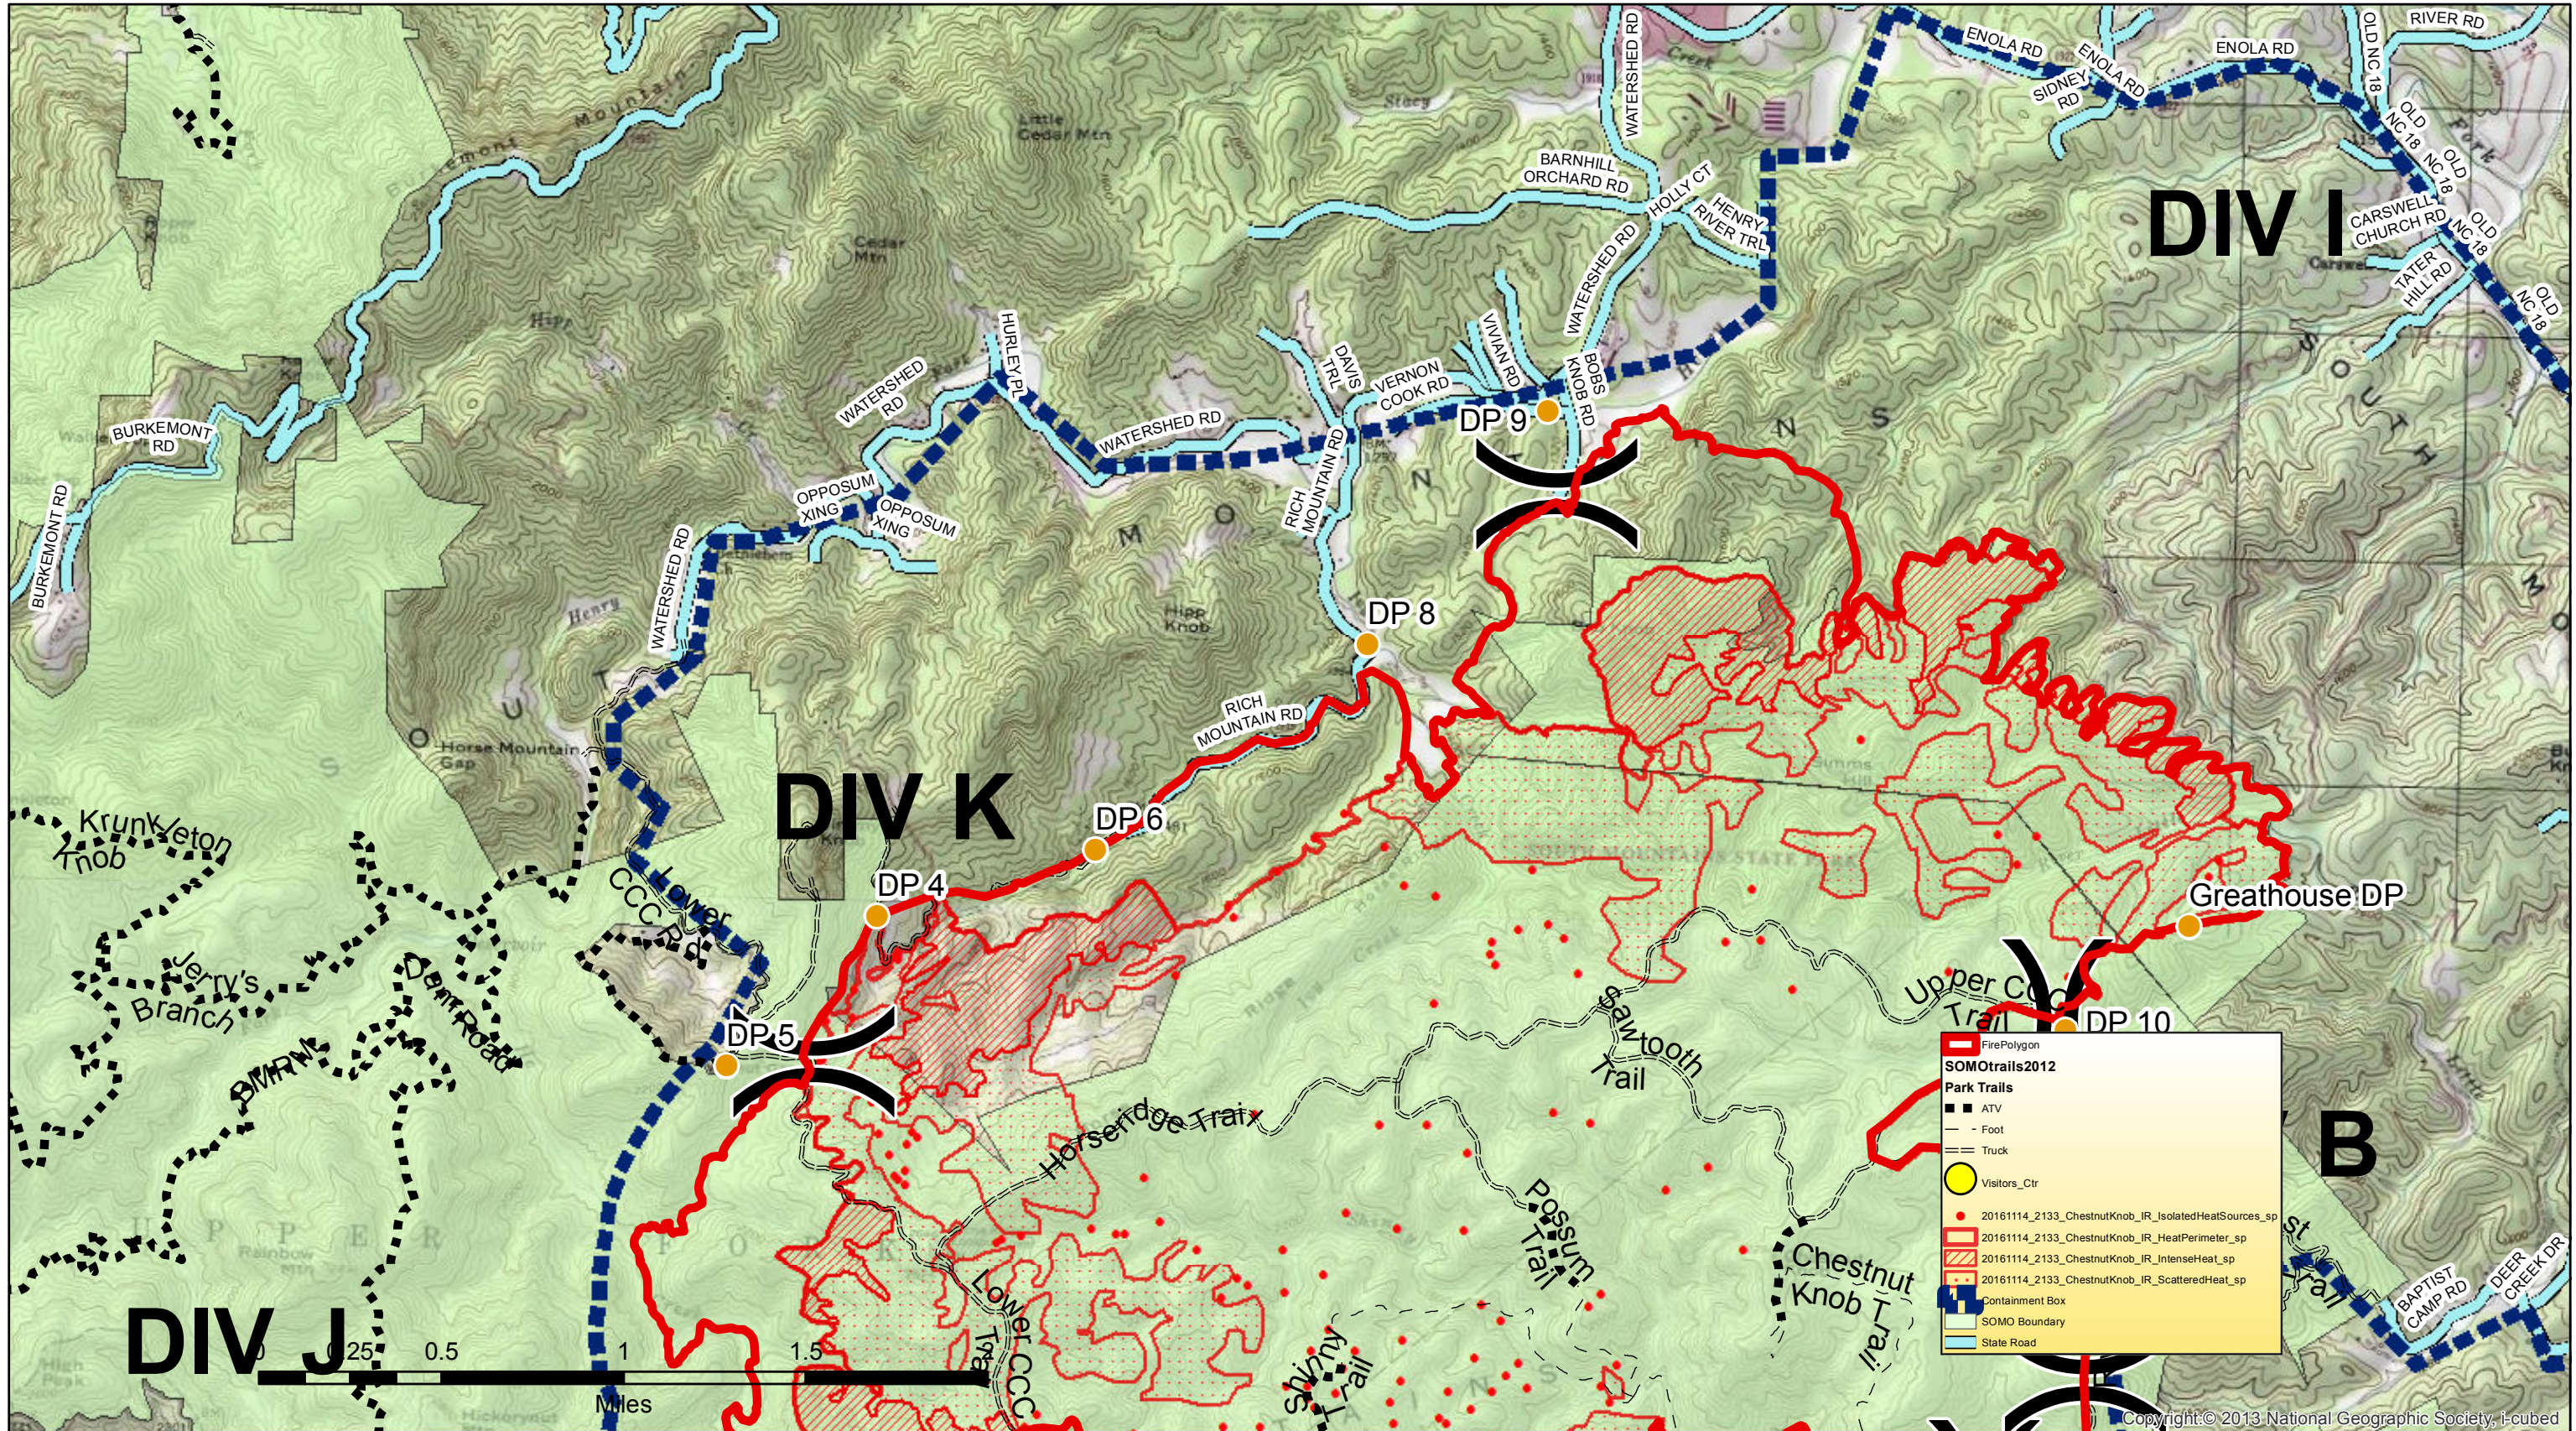

Chestnut Knob Operations Map

NC-NCS-1600043; Appr. acres: 5,505
Operational Period: 11/17/2016 ; 0700 - 1900

KI

	Fire Polygon
	SOMOtrails2012
	Park Trails
	ATV
	Foot
	Truck
	Visitors_Ctr
	20161114_2133_ChestnutKnob_IR_IsolatedHeatSources_sp
	20161114_2133_ChestnutKnob_IR_HeatPerimeter_sp
	20161114_2133_ChestnutKnob_IR_IntenseHeat_sp
	20161114_2133_ChestnutKnob_IR_ScatteredHeat_sp
	Containment Box
	SOMO Boundary
	State Road