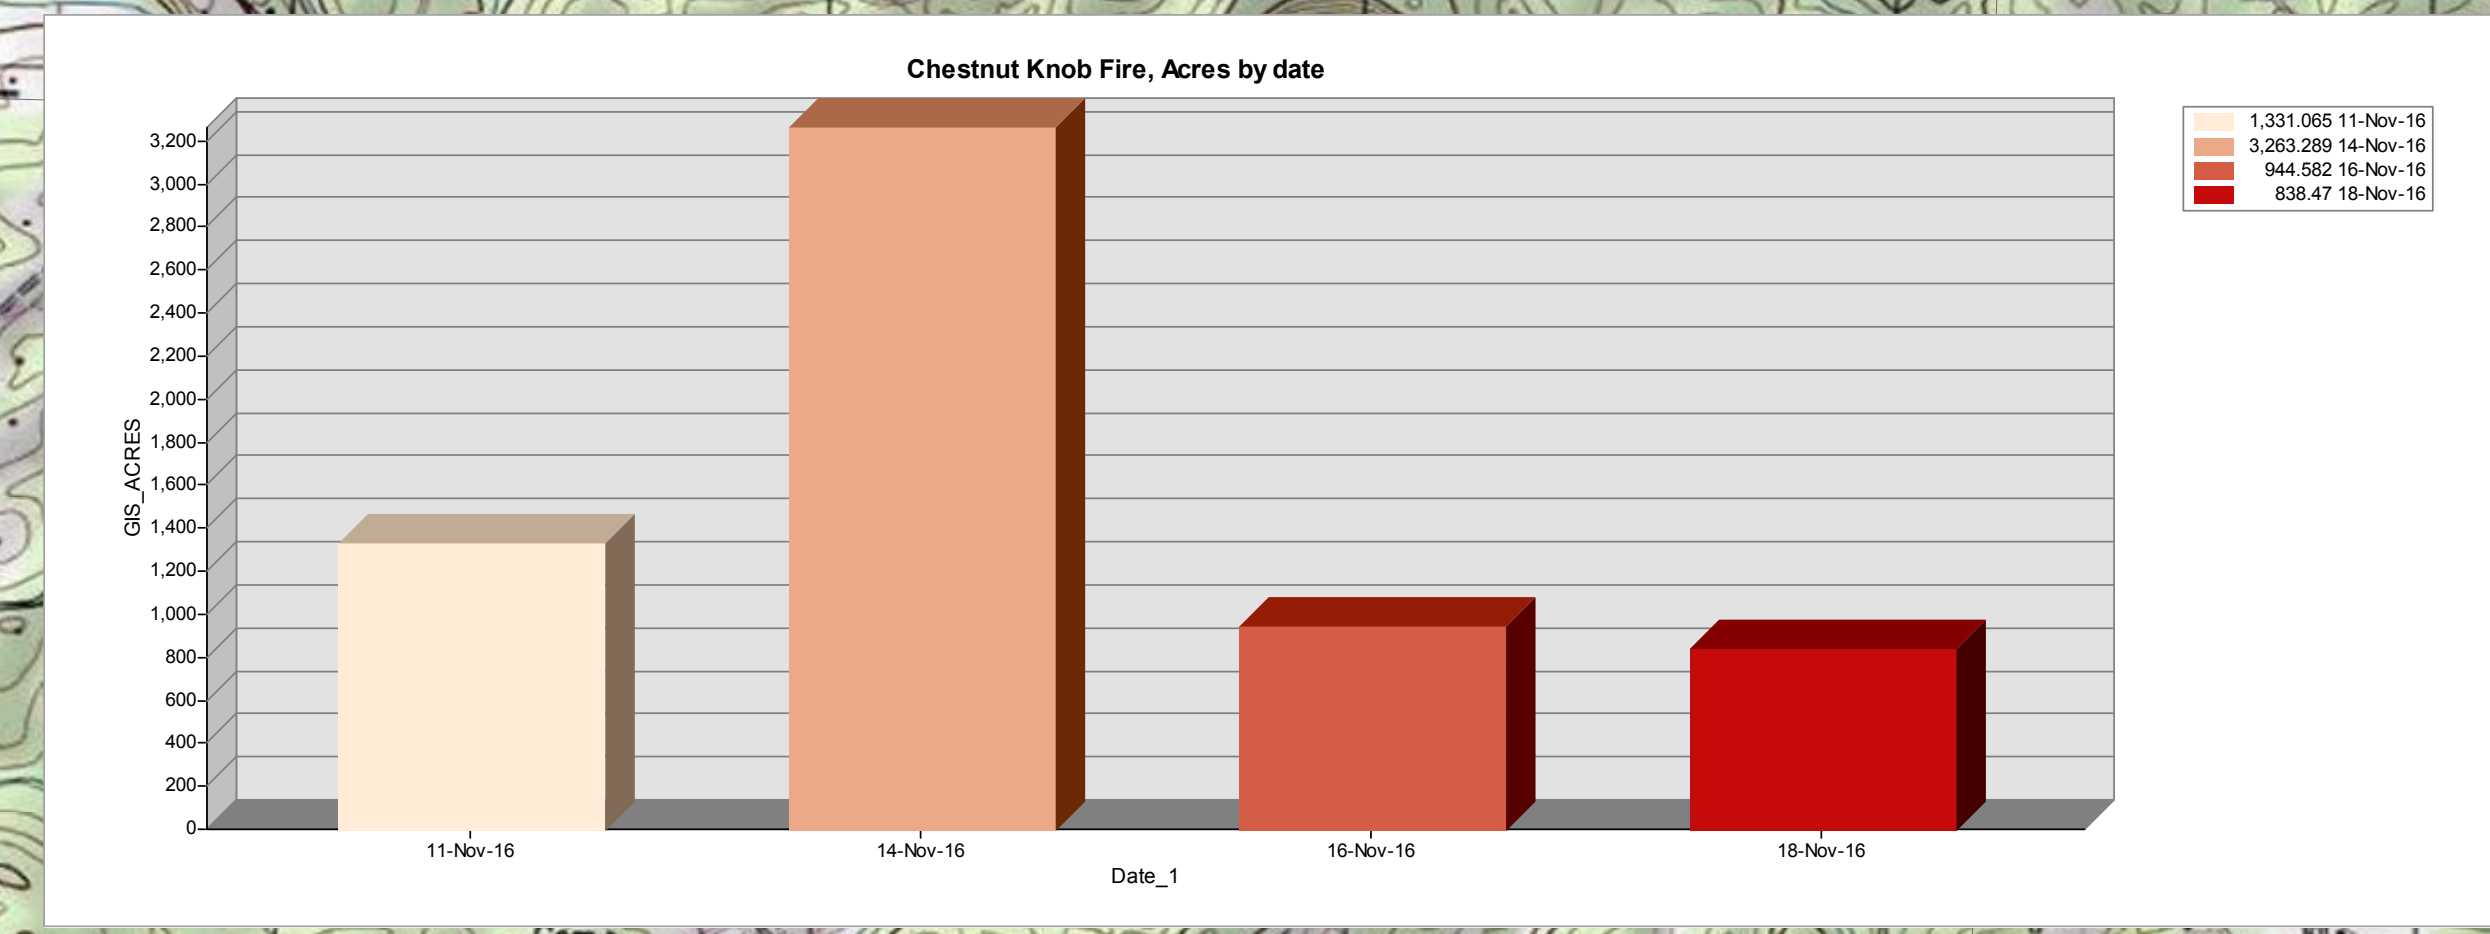

# Chestnut Knob Progression Map

NC-NCS-160043

11/18/2016 approximate acres: 6,340

Fire Acres	Date
1331.1	2016-11-11
3263.3	2016-11-14
944.6	2016-11-16
838.5	2016-11-18