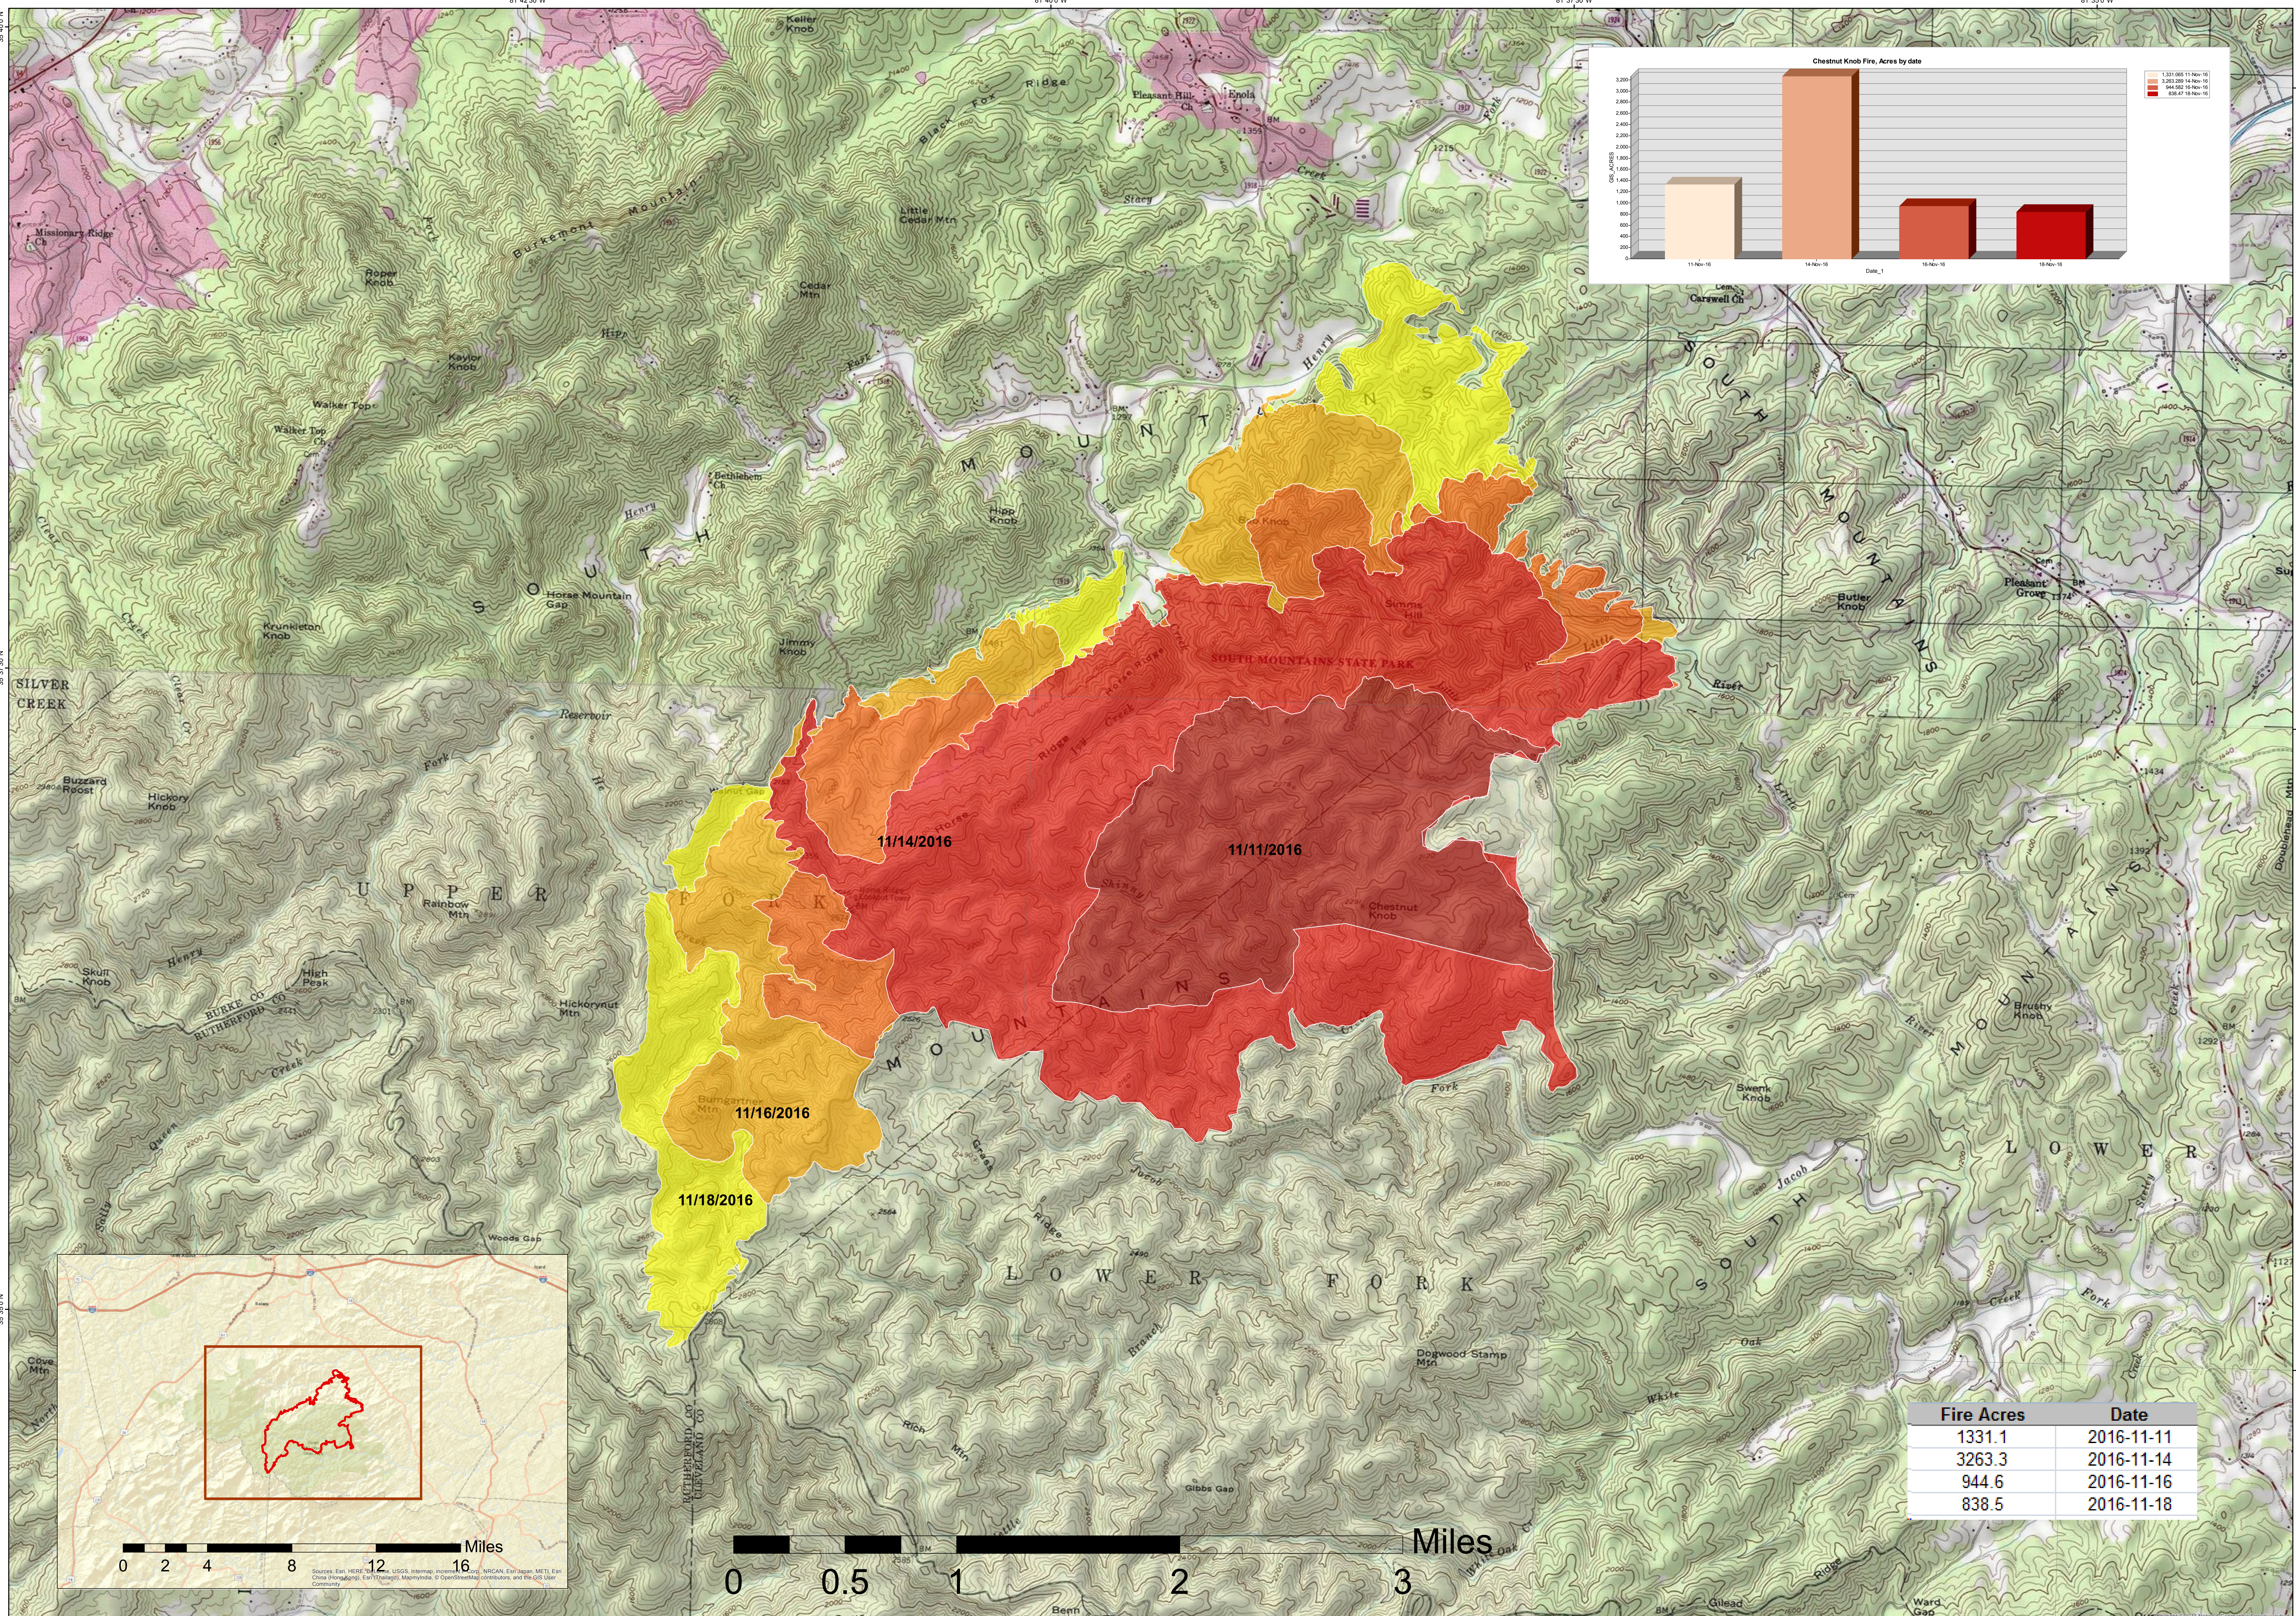

# Chestnut Knob Progression Map

NC-NCS-160043

11/18/2016 approximate acres: 6,340

Fire Acres	Date
1331.1	2016-11-11
3263.3	2016-11-14
944.6	2016-11-16
838.5	2016-11-18