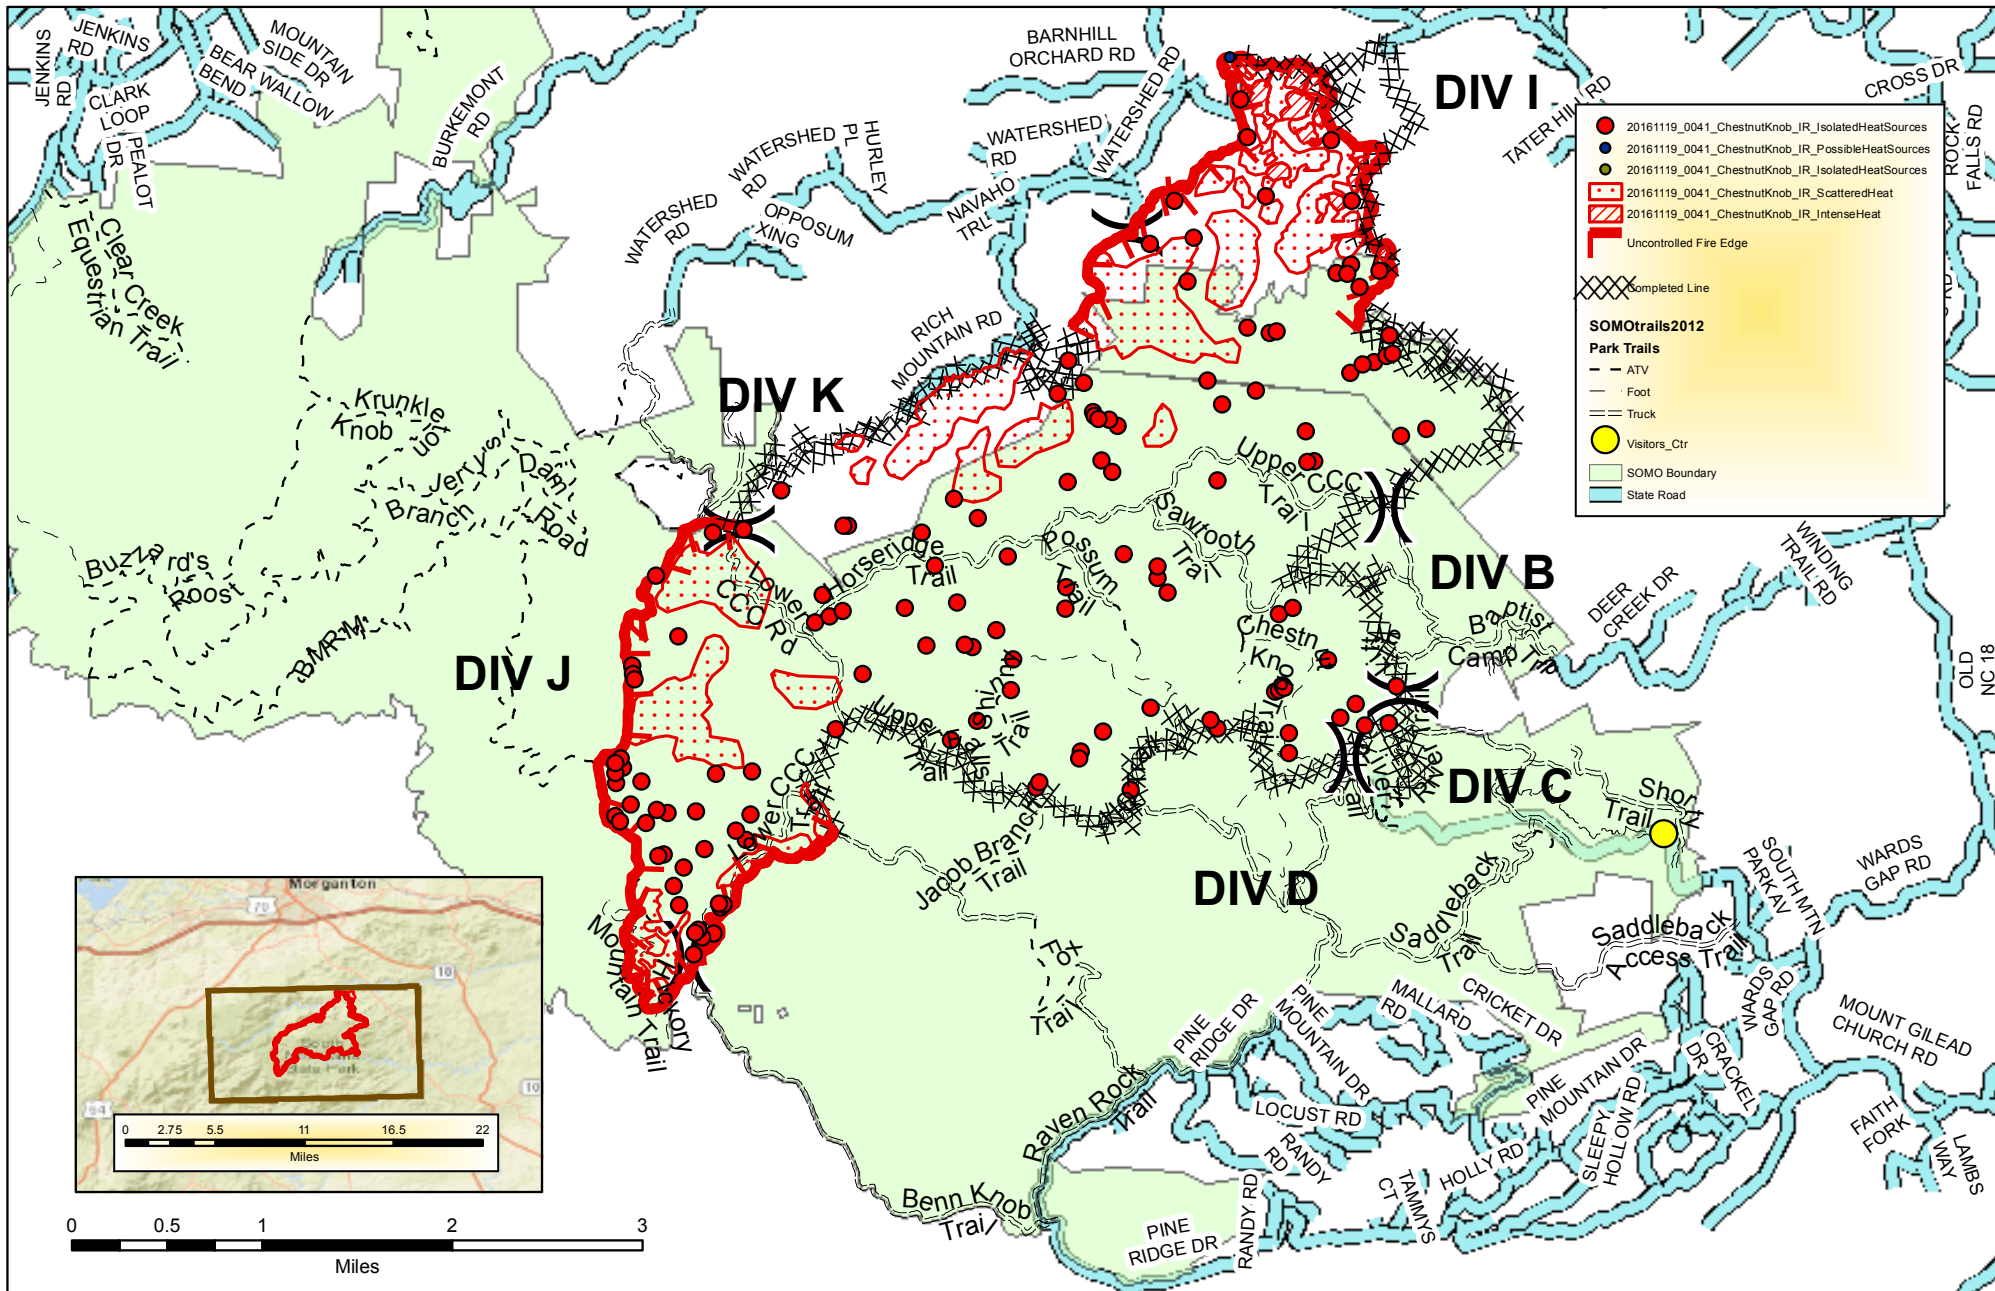

Chestnut Knob Information Map

NC-NCS-1600043; Appr. acres: 6,424

●	20161119_0041_ChestnutKnob_IR_IsolatedHeatSources
●	20161119_0041_ChestnutKnob_IR_PossibleHeatSources
●	20161119_0041_ChestnutKnob_IR_IsolatedHeatSources
 	20161119_0041_ChestnutKnob_IR_ScatteredHeat
 	20161119_0041_ChestnutKnob_IR_IntenseHeat
	Uncontrolled Fire Edge
	Completed Line
SOMOTrails2012	
	ATV
	Foot
	Truck
	Visitors_Ctr
	SOMO Boundary
	State Road

Date: 11/19/2016

Perimeters shown are based on the best available information at the time of map production

Author: Florida Green Team