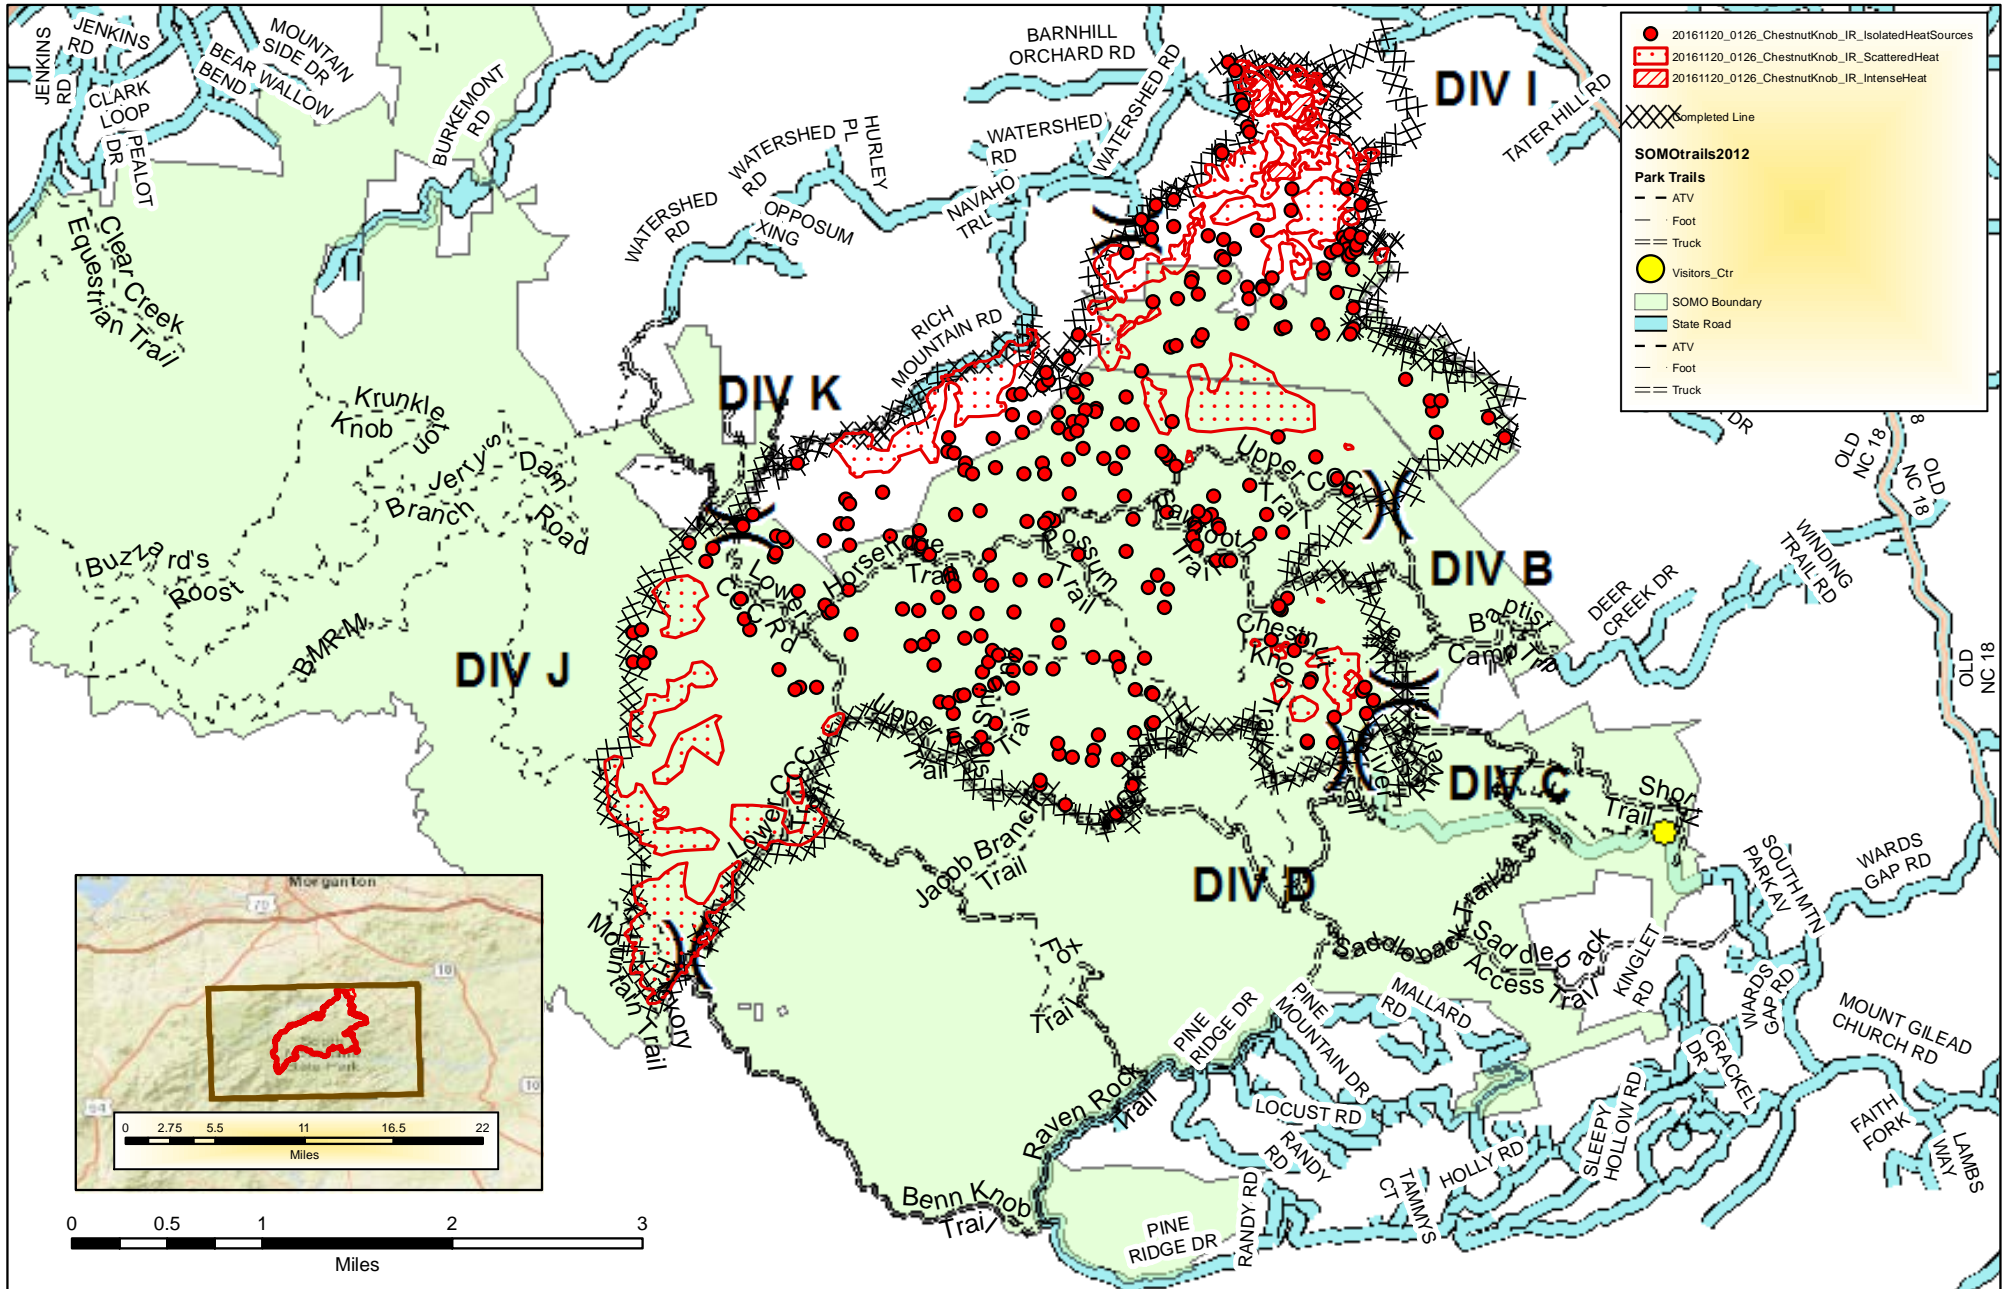

Chestnut Knob Information Map

NC-NCS-1600043; Appr. acres: 6,433

Date: 11/20/2016

Perimeters shown are based on the best available information at the time of map production

Author: Florida Green Team