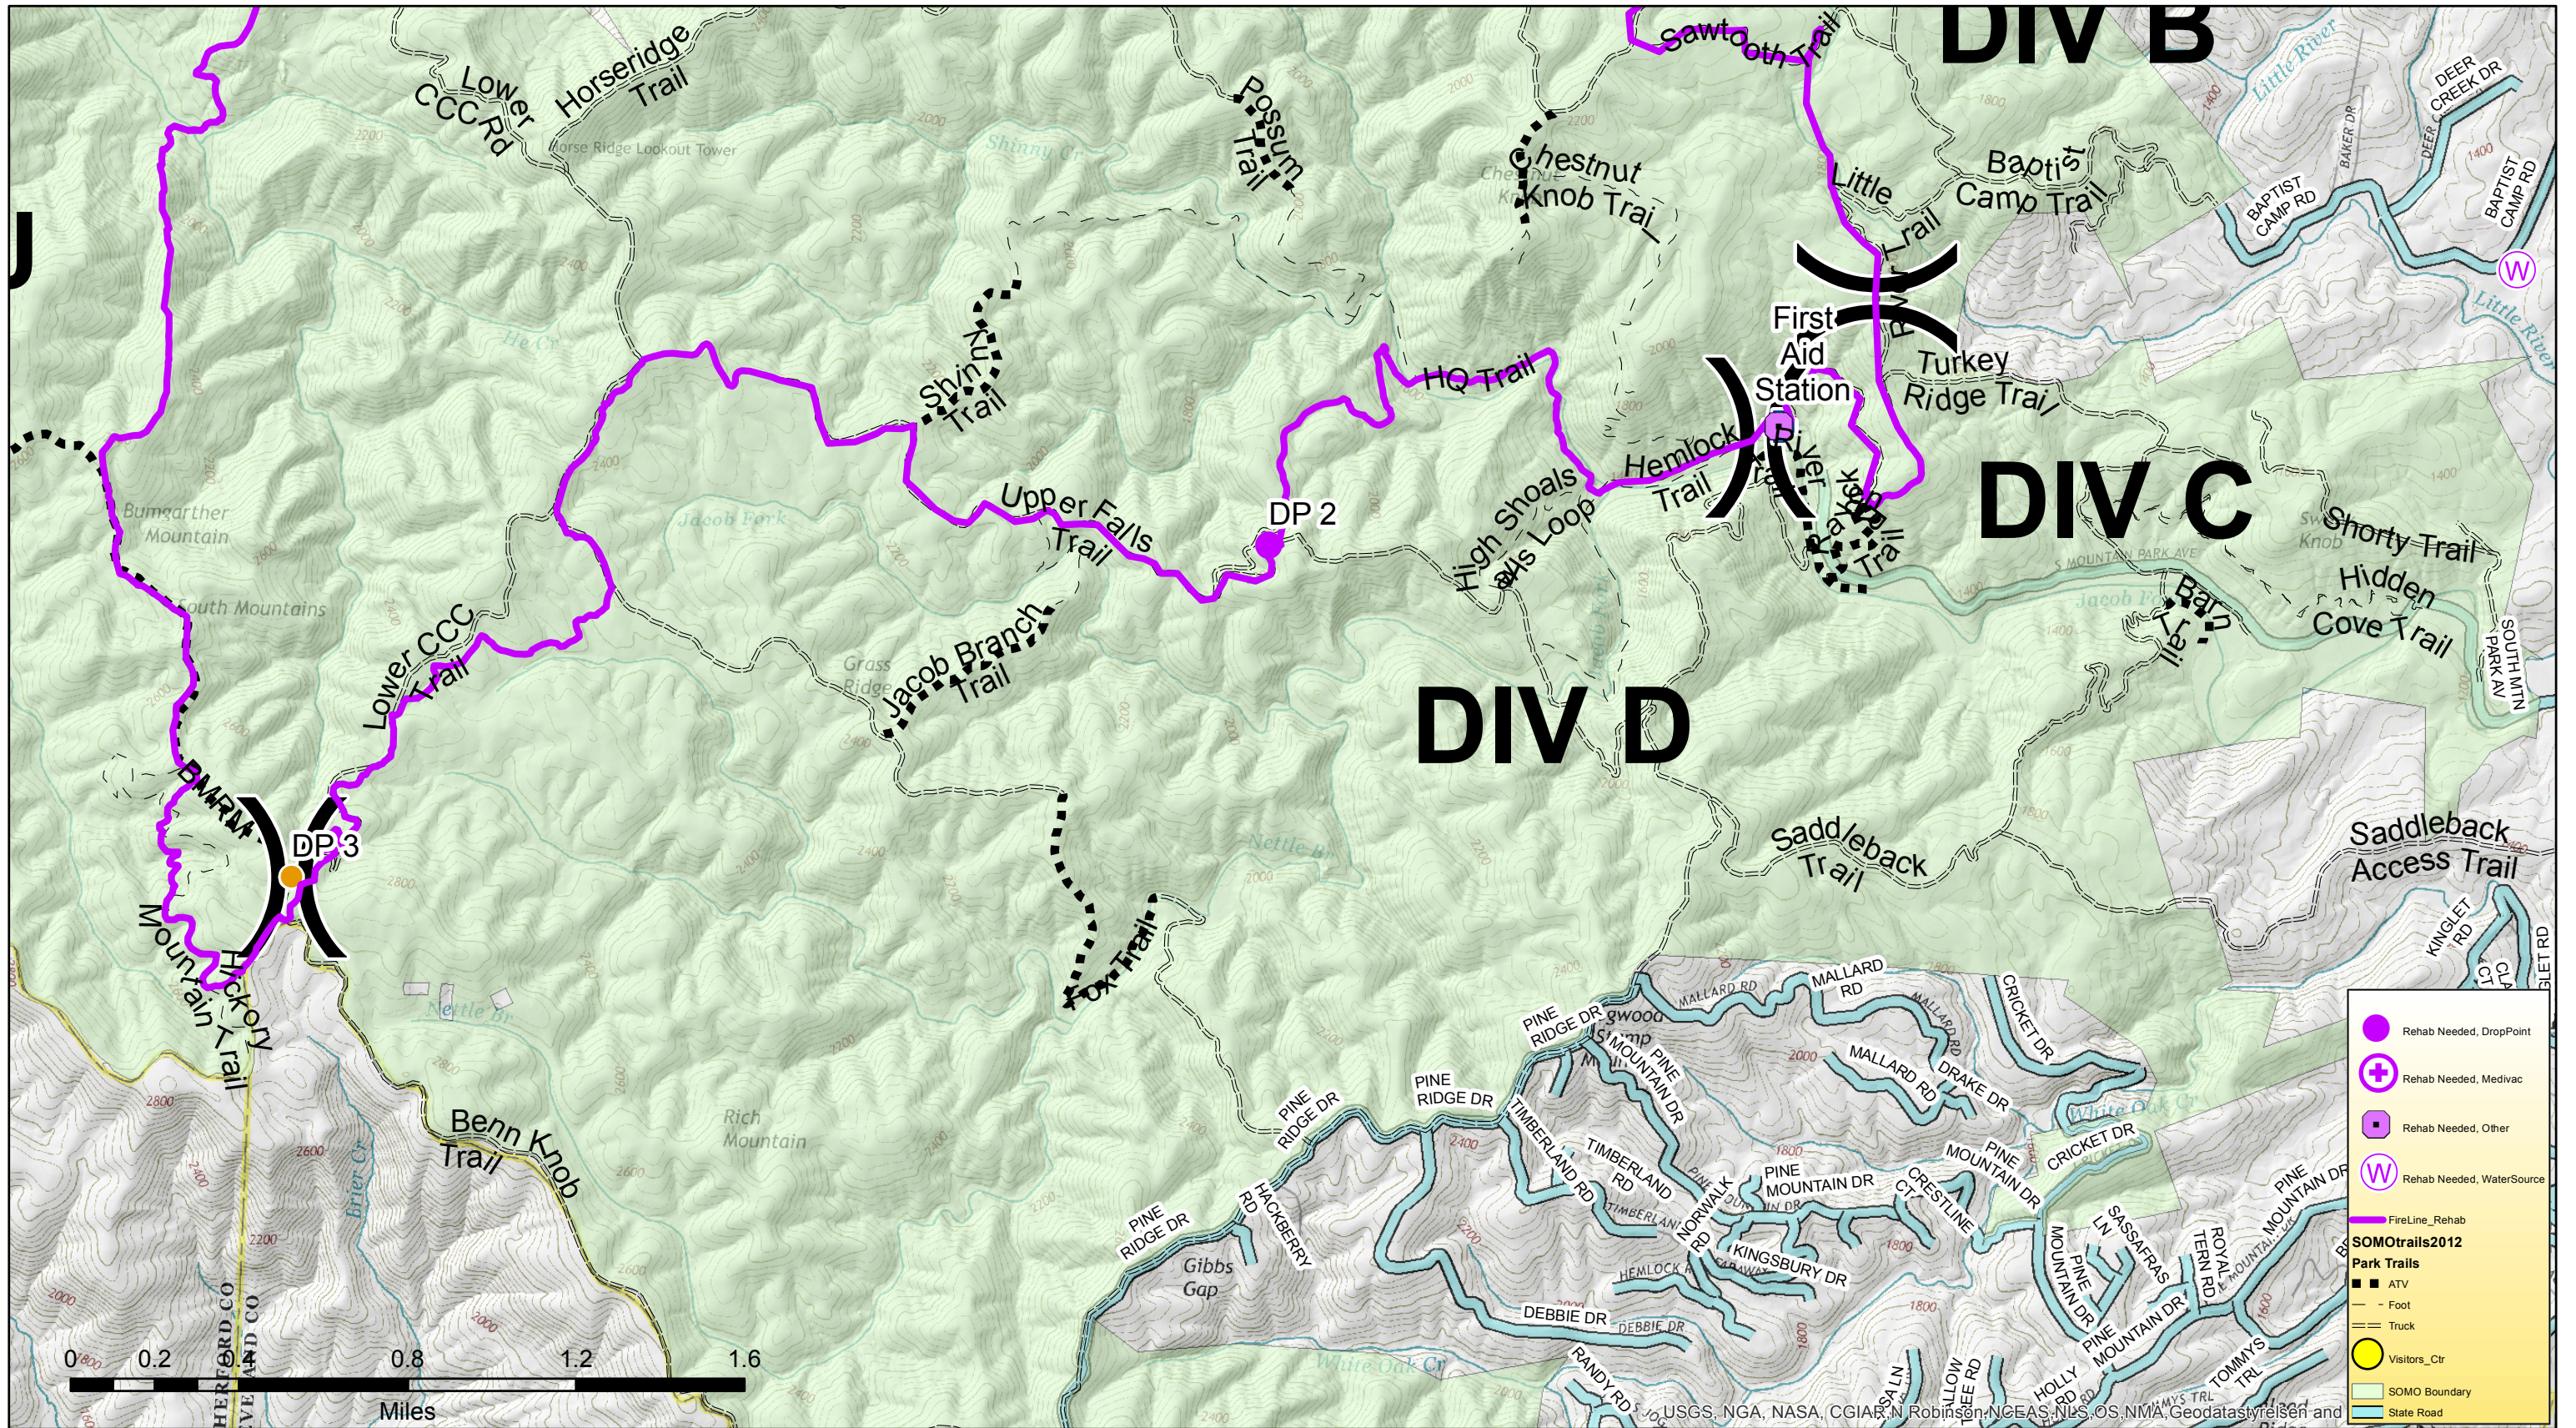

Chestnut Knob Restoration Map

NC-NCS-1600043; Appr. acres: 5,435
Operational Period: 11/21/2016 ; 0700 - 1900

CJ

	Rehab Needed, DropPoint
	Rehab Needed, Mediac
	Rehab Needed, Other
	Rehab Needed, WaterSource
	FireLine_Rehab
SOMOTrails2012	
Park Trails	
	ATV
	Foot
	Truck
	Visitors_Ctr
	SOMO Boundary
	State Road